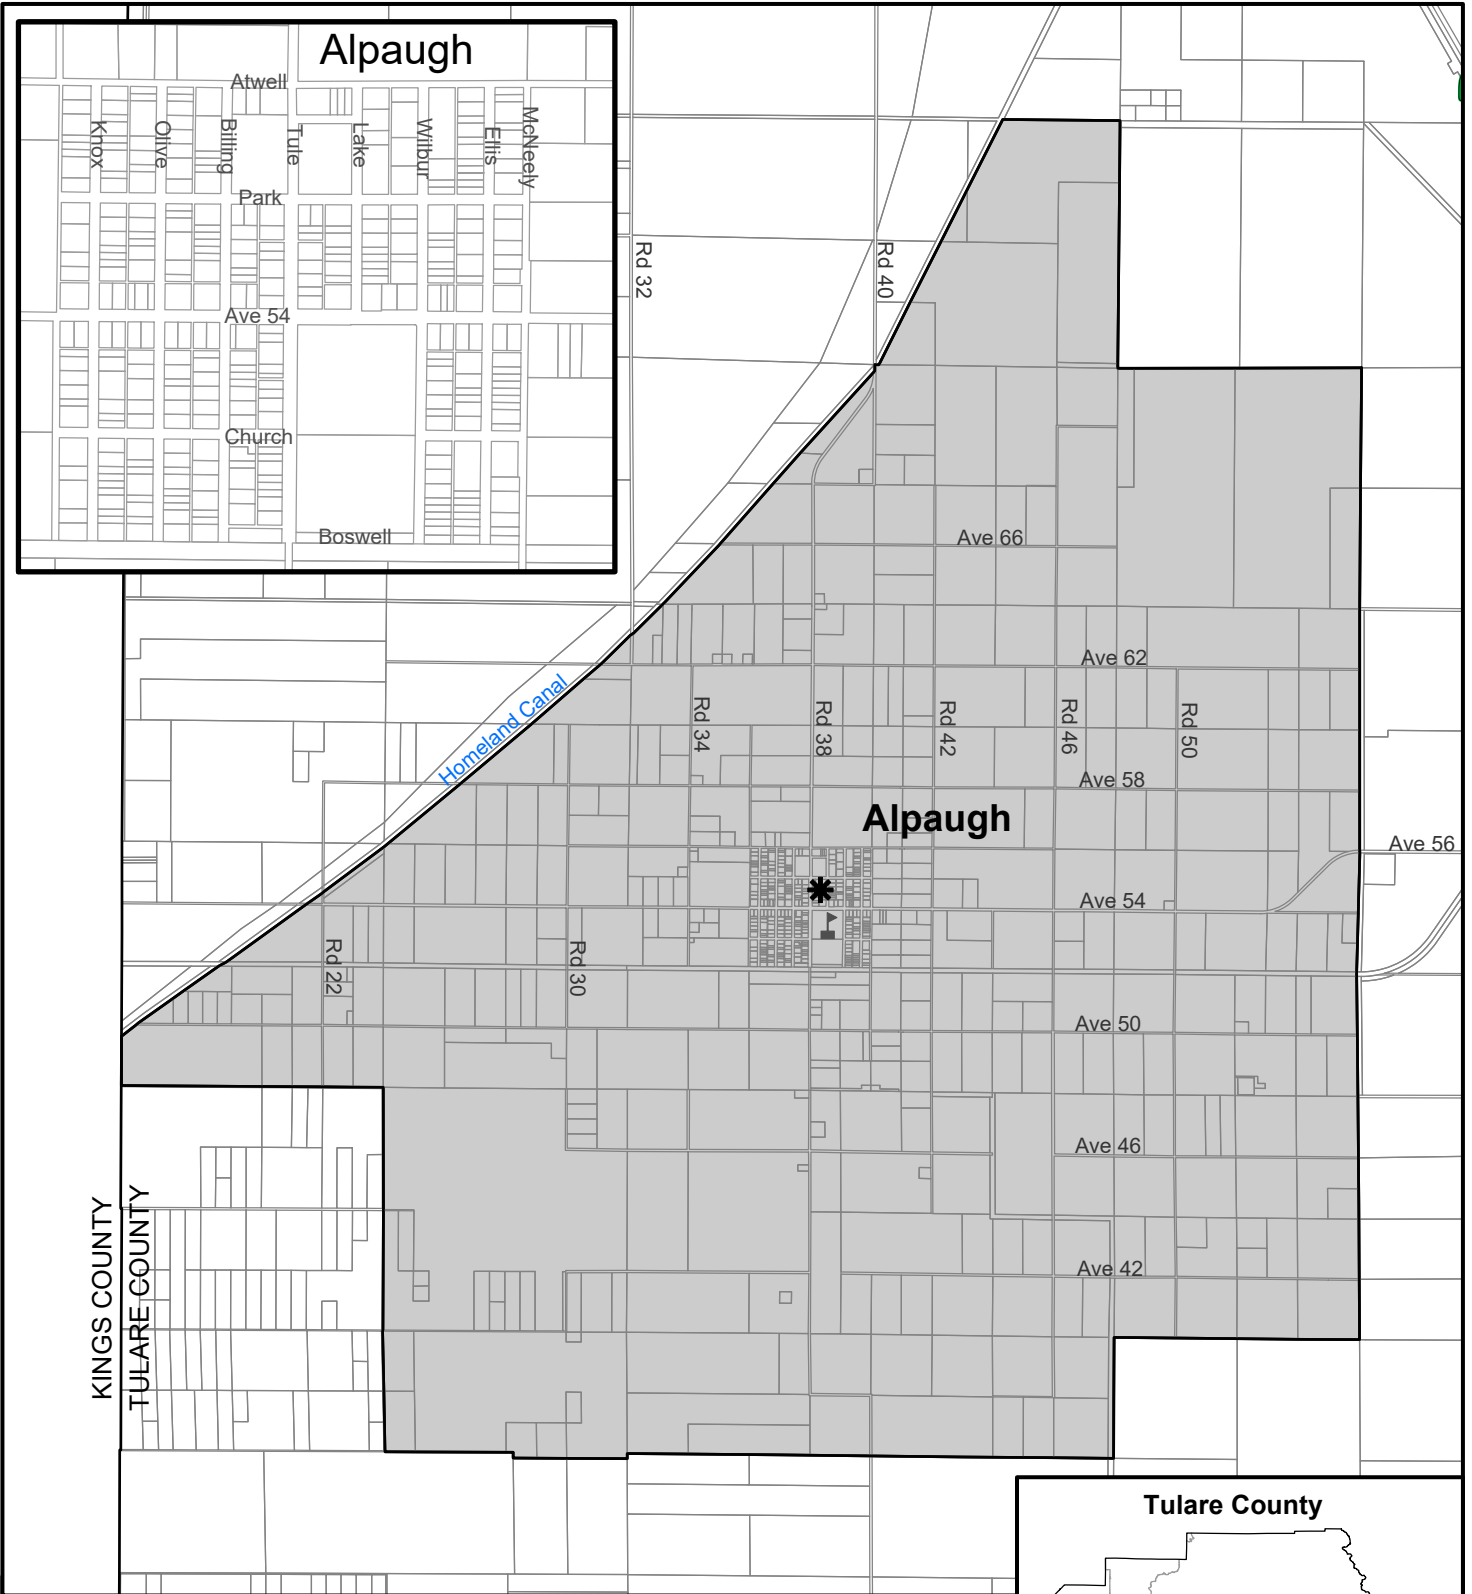

Tulare County Community Services Districts

-  CSDs
-  Cities
-  State Highways

See individual district maps for spheres of influence

Allensworth Community Services District

-  Allensworth CSD
-  Sphere of Influence
-  Parcels
-  District Office

Alpaugh Community Services District

Alpaugh CSD (no SOI yet)

Parcels

* District Office

Alpine Village - Sequoia Crest CSD

-  Alpine Village-Sequoia Crest CSD
-  Sphere of Influence
-  Parcels

Ducor Community Services District

Water system operated by Utility Management Services

-  Ducor CSD
-  Sphere of Influence
-  Parcels

East Orosi Community Services District

-  East Orosi CSD
-  Sphere of Influence
-  Parcels
-  District Office

Goshen Community Services District

-  Goshen CSD
-  Sphere of Influence
-  Parcels
-  District Office

London Community Services District

-  London CSD
-  Sphere of Influence
-  Parcels
-  District Office