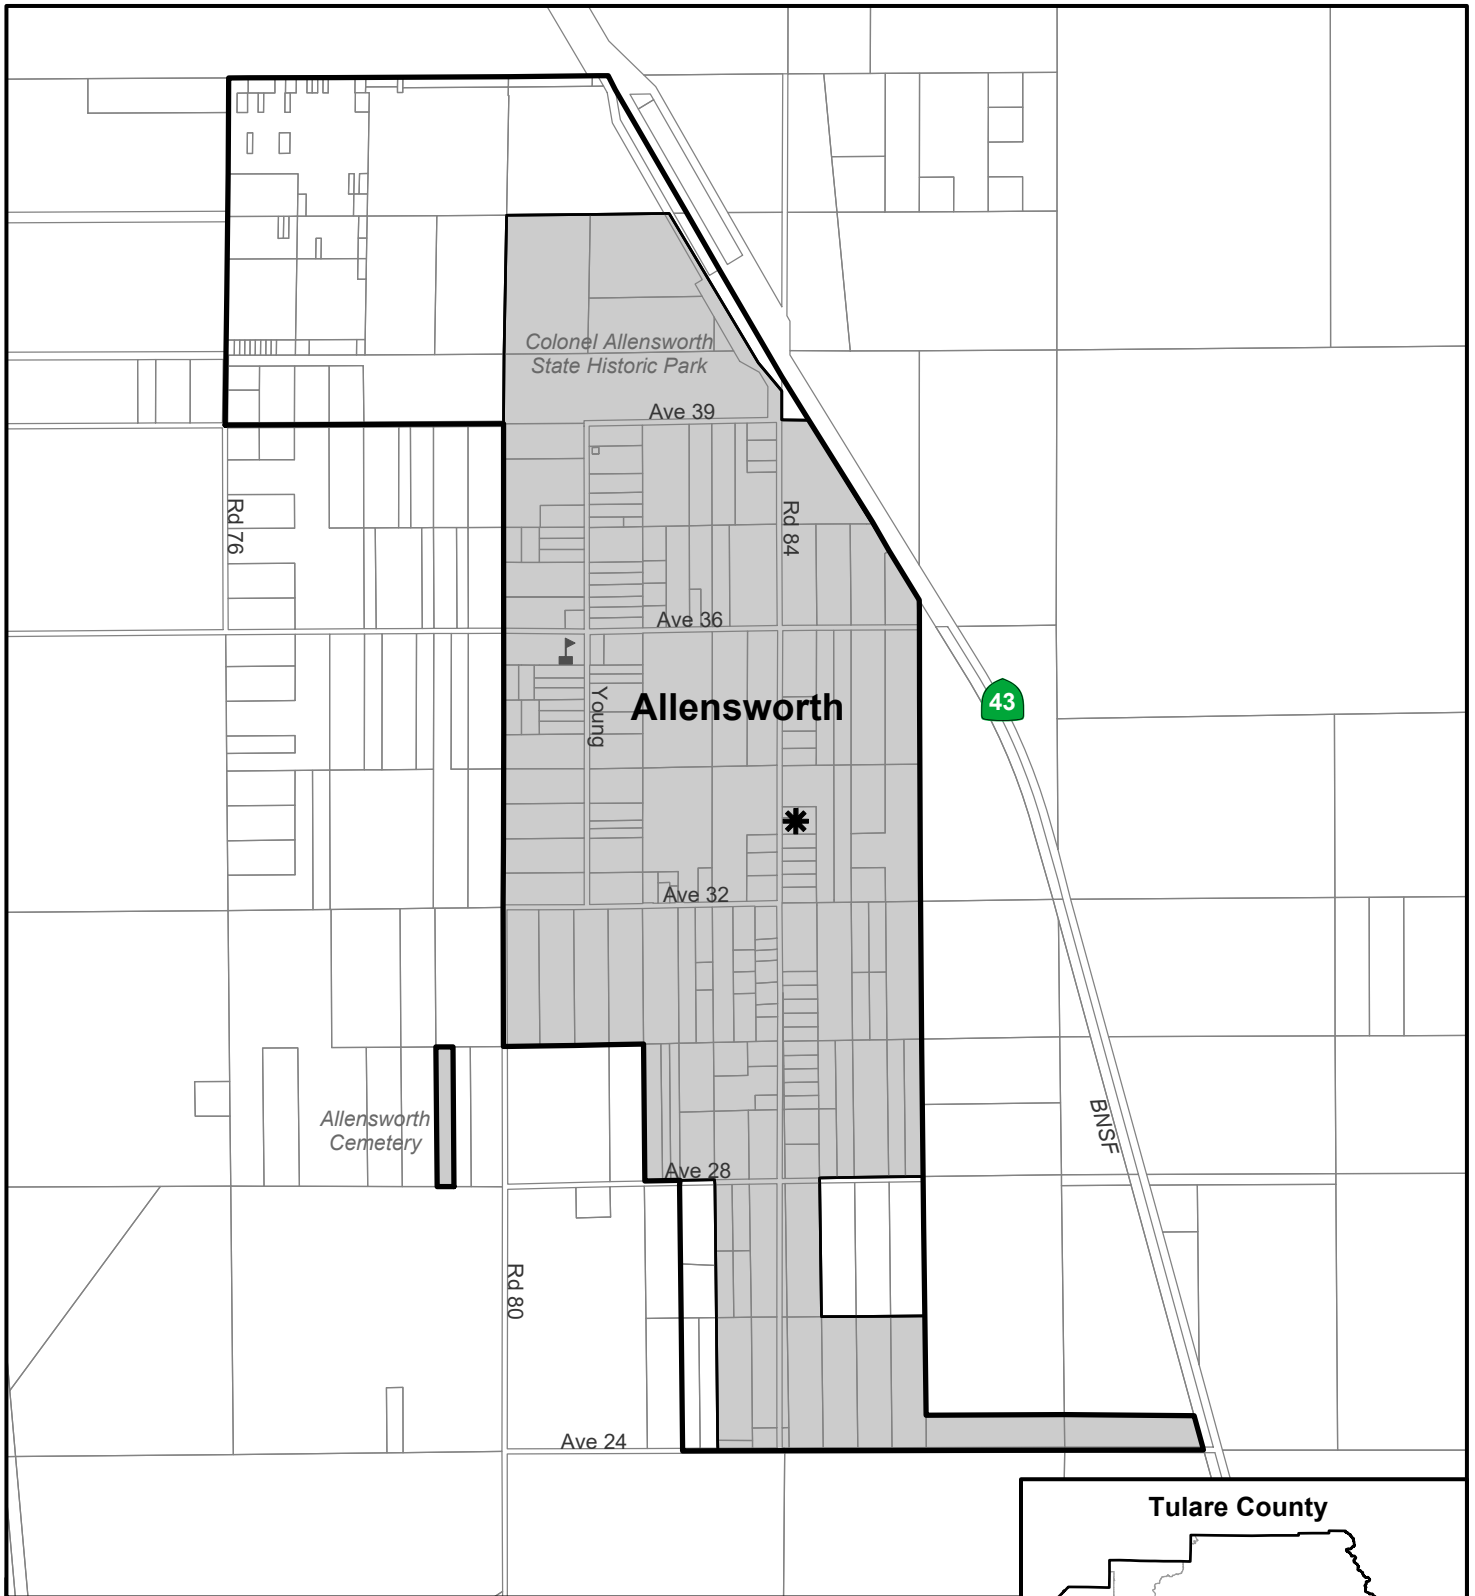

Tulare County Community Services Districts

-  CSDs
-  Cities
-  State Highways

See individual district maps for spheres of influence

Allensworth Community Services District

-  Allensworth CSD
-  Sphere of Influence
-  Parcels
-  District Office

Alpaugh Community Services District

Alpaugh CSD (no SOI yet)

Parcels

* District Office

Alpine Village - Sequoia Crest CSD

-  Alpine Village-Sequoia Crest CSD
-  Sphere of Influence
-  Parcels

Ducor Community Services District

Water system operated by Utility Management Services

-  Ducor CSD
-  Sphere of Influence
-  Parcels

East Orosi Community Services District

-  East Orosi CSD
-  Sphere of Influence
-  Parcels
-  District Office

Goshen Community Services District

-  Goshen CSD
-  Sphere of Influence
-  Parcels
-  District Office

London Community Services District

-  London CSD
-  Sphere of Influence
-  Parcels
-  District Office