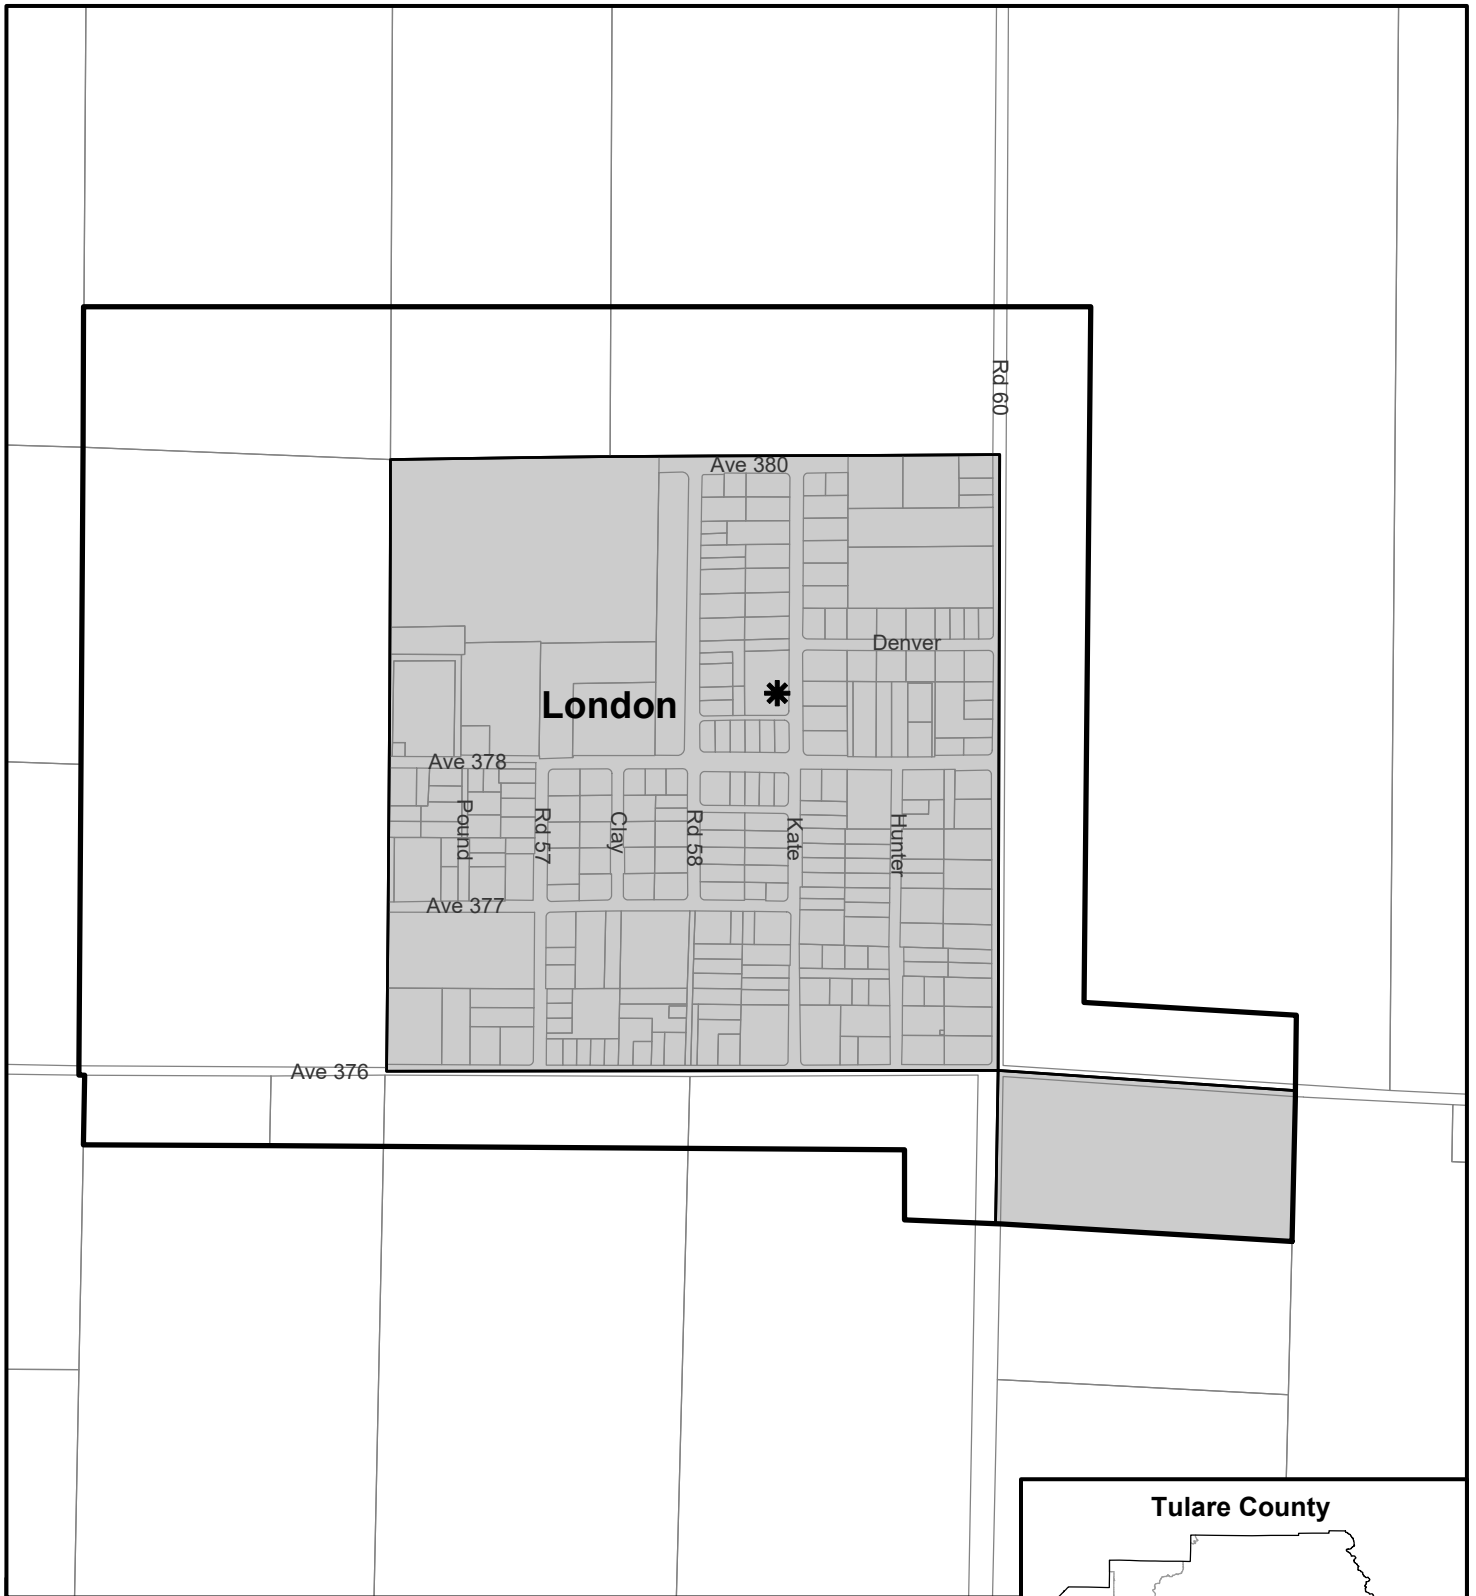

London Community Services District

- London CSD
- Sphere of Influence
- Parcels
- District Office