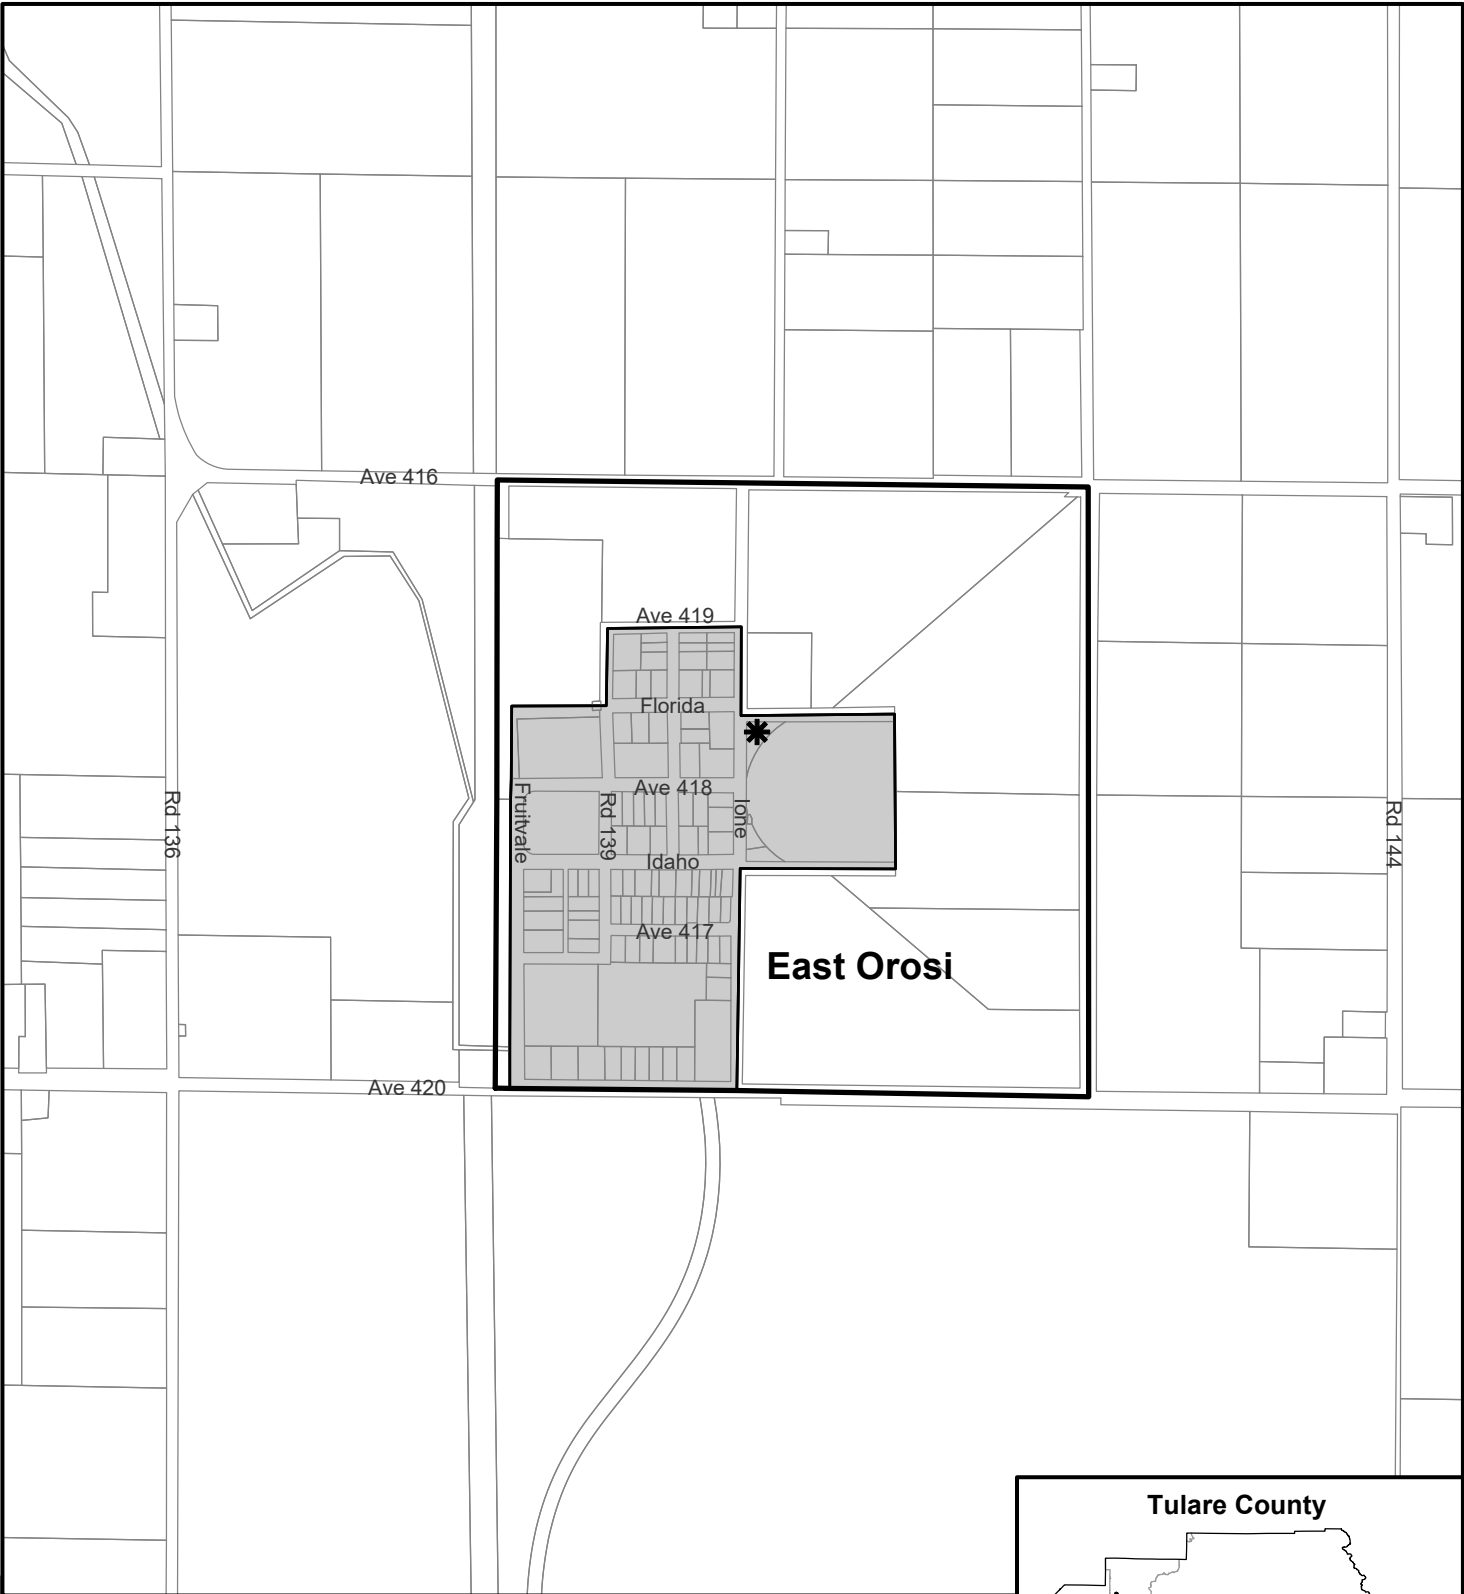

Tulare County Community Services Districts

-  CSDs
-  Cities
-  State Highways

See individual district maps for spheres of influence

Allensworth Community Services District

-  Allensworth CSD
-  Sphere of Influence
-  Parcels
-  District Office

Alpaugh Community Services District

Alpaugh CSD (no SOI yet)

Parcels

* District Office

Alpine Village - Sequoia Crest CSD

-  Alpine Village-Sequoia Crest CSD
-  Sphere of Influence
-  Parcels

Ducor Community Services District

Water system operated by Utility Management Services

-  Ducor CSD
-  Sphere of Influence
-  Parcels

East Orosi Community Services District

-  East Orosi CSD
-  Sphere of Influence
-  Parcels
-  District Office

Goshen Community Services District

-  Goshen CSD
-  Sphere of Influence
-  Parcels
-  District Office

London Community Services District

-  London CSD
-  Sphere of Influence
-  Parcels
-  District Office