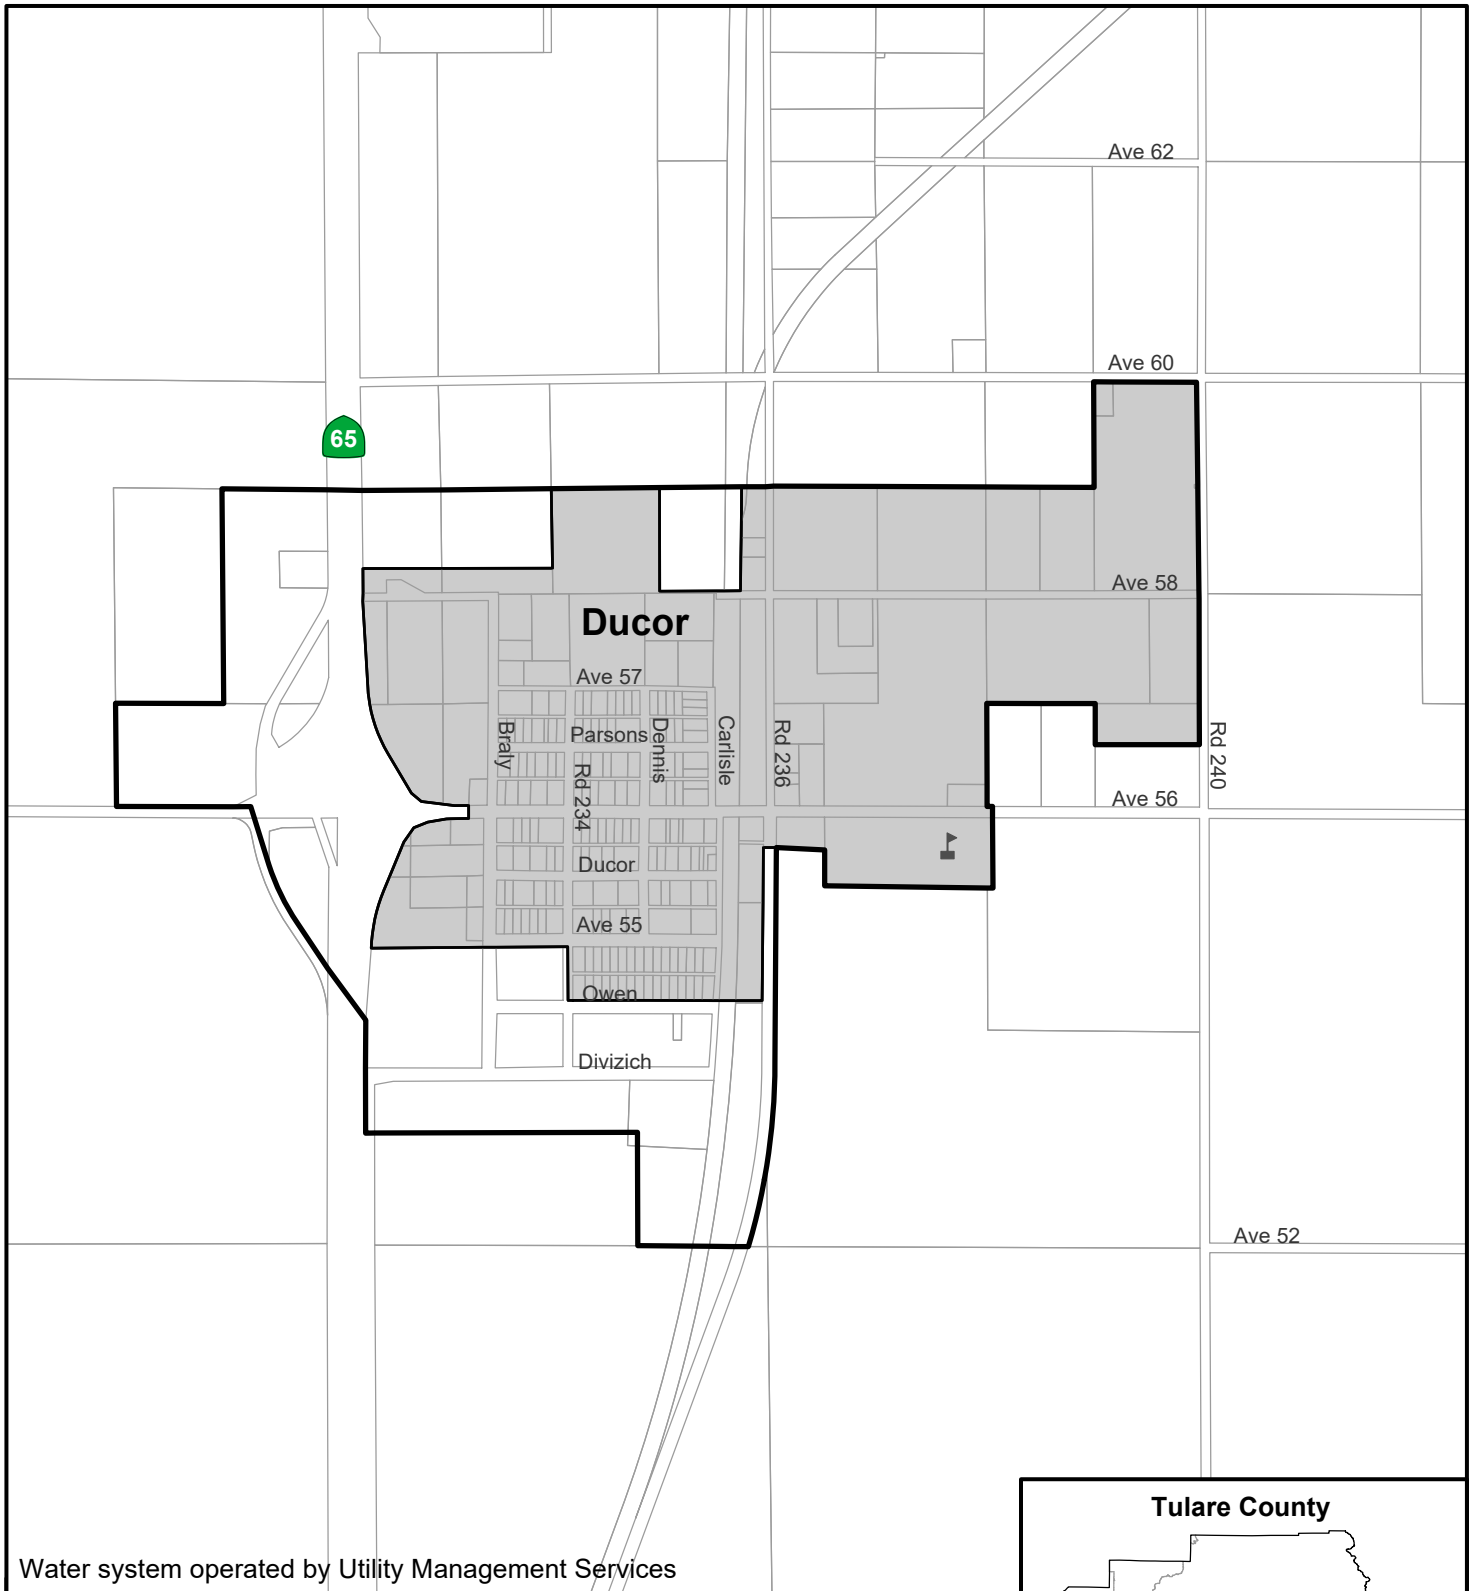

Tulare County Community Services Districts

-  CSDs
-  Cities
-  State Highways

See individual district maps for spheres of influence

Allensworth Community Services District

-  Allensworth CSD
-  Sphere of Influence
-  Parcels
-  District Office

Alpaugh Community Services District

Alpaugh CSD (no SOI yet)

Parcels

* District Office

Alpine Village - Sequoia Crest CSD

-  Alpine Village-Sequoia Crest CSD
-  Sphere of Influence
-  Parcels

Ducor Community Services District

Water system operated by Utility Management Services

-  Ducor CSD
-  Sphere of Influence
-  Parcels

East Orosi Community Services District

-  East Orosi CSD
-  Sphere of Influence
-  Parcels
-  District Office

Goshen Community Services District

-  Goshen CSD
-  Sphere of Influence
-  Parcels
-  District Office

London Community Services District

-  London CSD
-  Sphere of Influence
-  Parcels
-  District Office