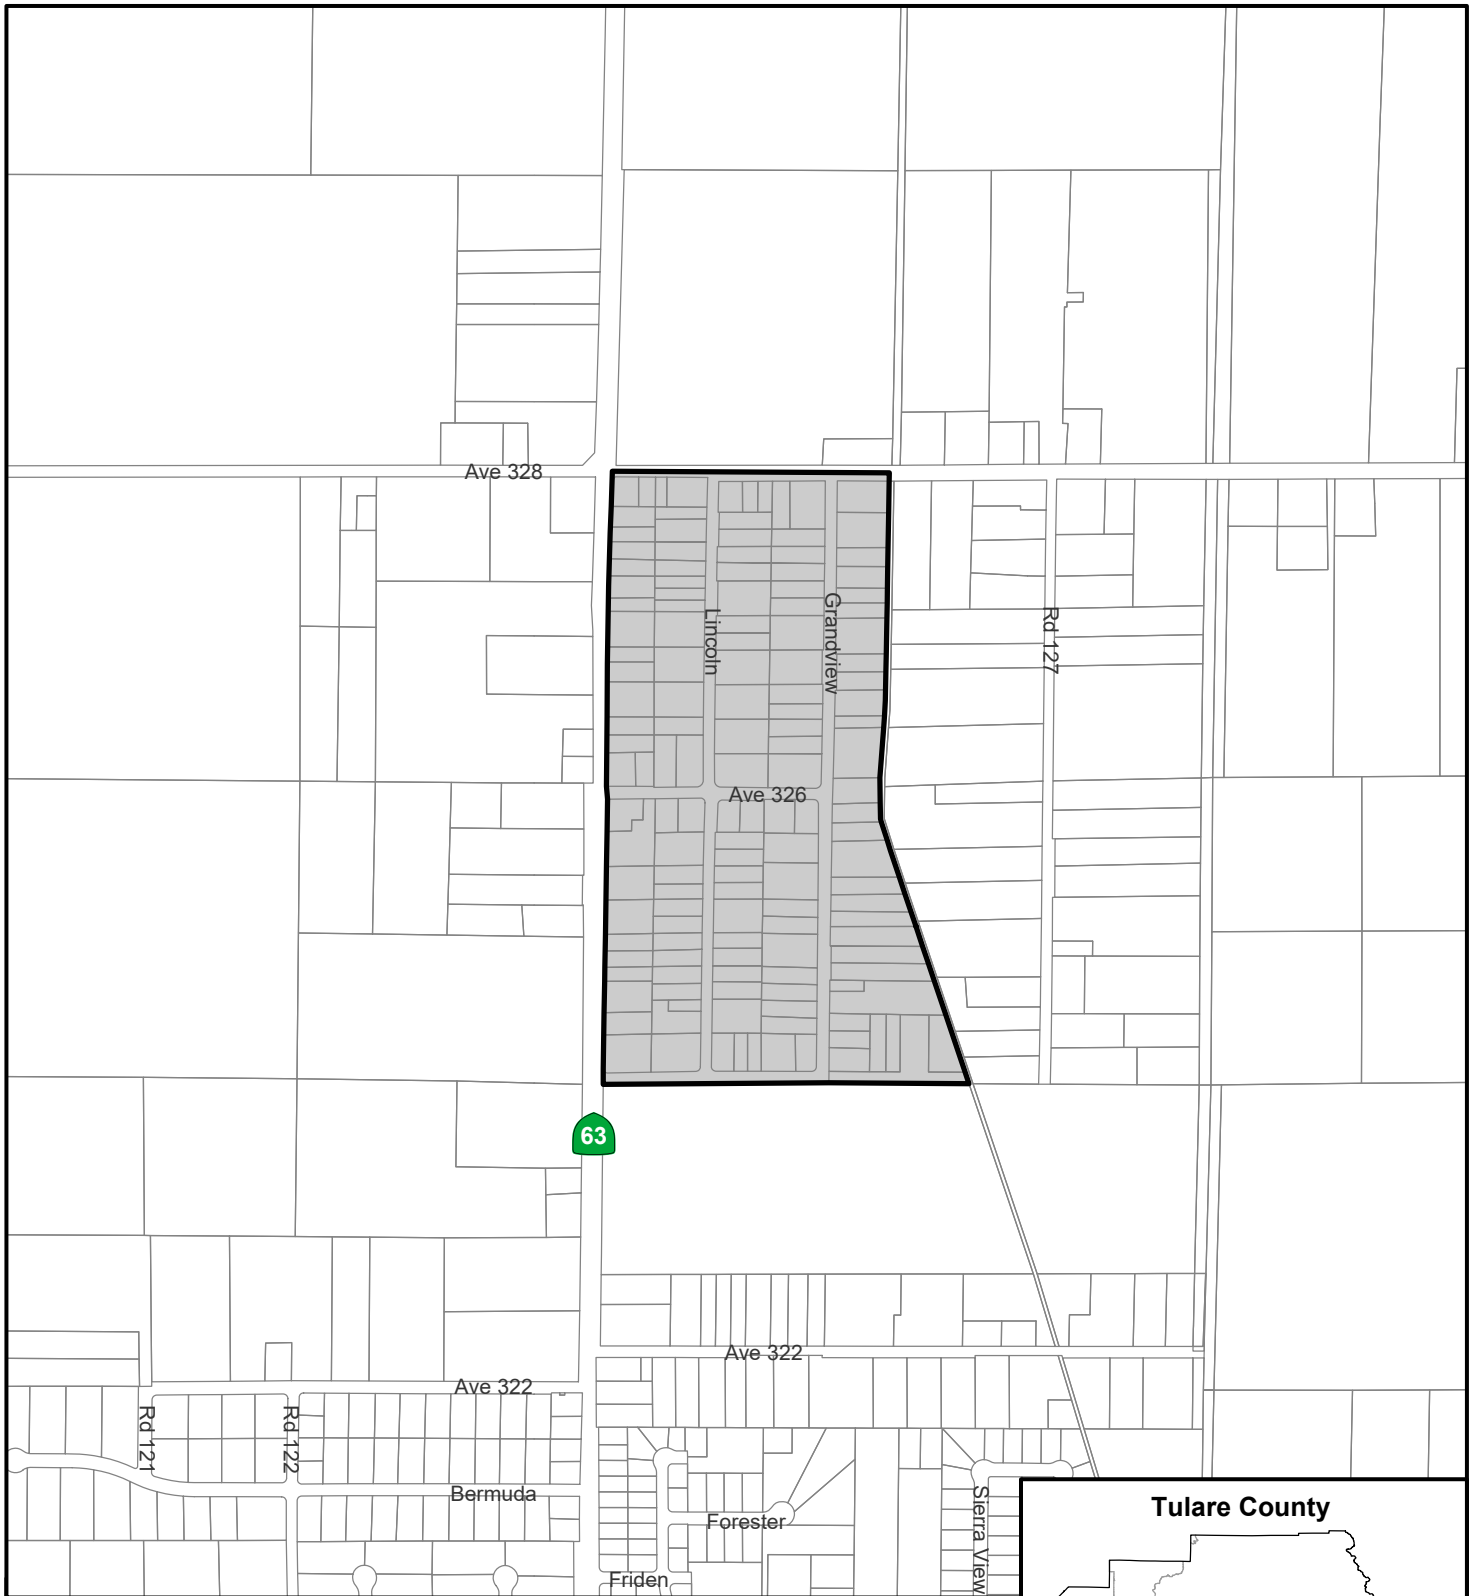

Patterson Tract Community Services District

- Patterson Tract CSD
- Sphere of Influence
- Parcels