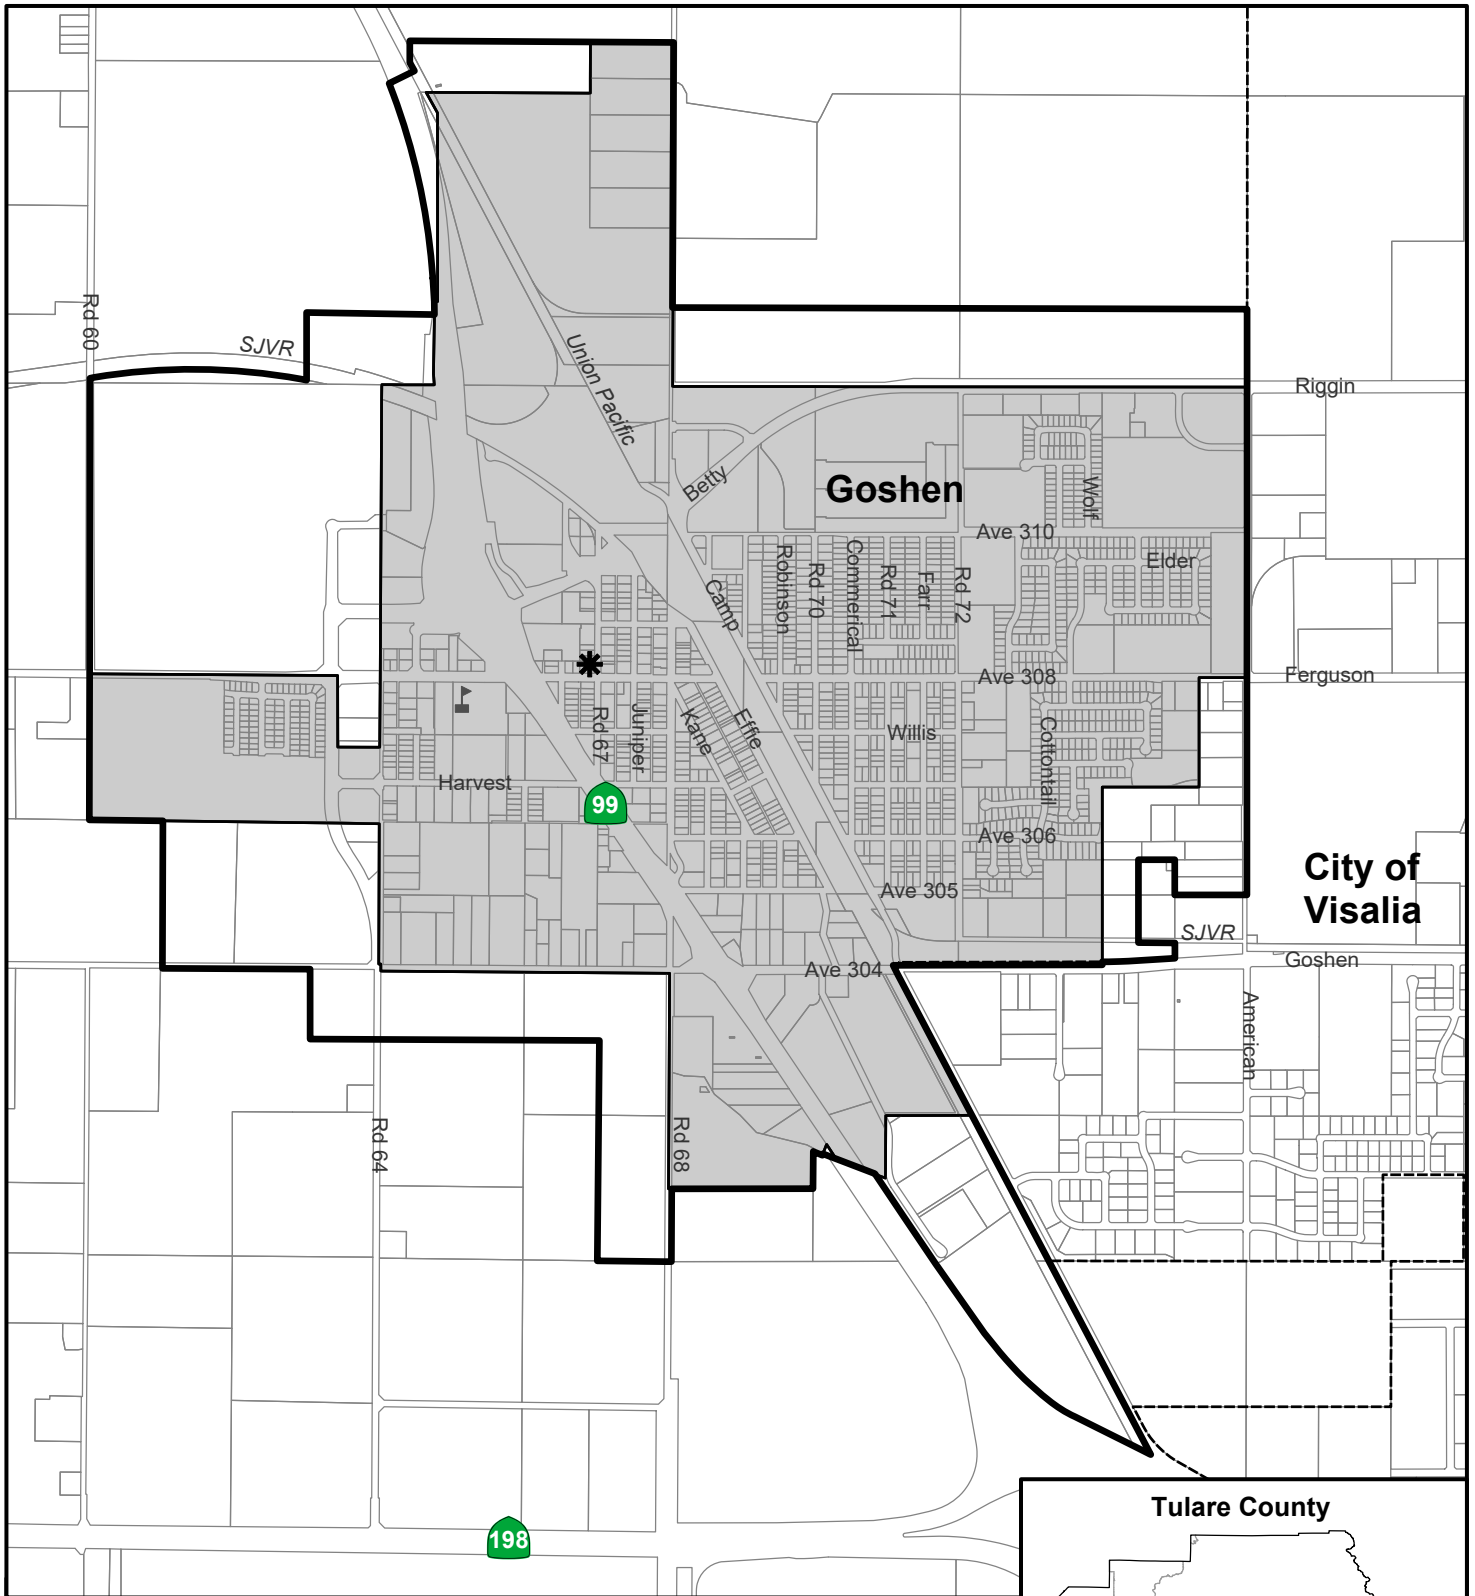

Tulare County Community Services Districts

-  CSDs
-  Cities
-  State Highways

See individual district maps for spheres of influence

Allensworth Community Services District

-  Allensworth CSD
-  Sphere of Influence
-  Parcels
-  District Office

Alpaugh Community Services District

Alpaugh CSD (no SOI yet)

Parcels

* District Office

Alpine Village - Sequoia Crest CSD

-  Alpine Village-Sequoia Crest CSD
-  Sphere of Influence
-  Parcels

Ducor Community Services District

Water system operated by Utility Management Services

-  Ducor CSD
-  Sphere of Influence
-  Parcels

East Orosi Community Services District

-  East Orosi CSD
-  Sphere of Influence
-  Parcels
-  District Office

Goshen Community Services District

-  Goshen CSD
-  Sphere of Influence
-  Parcels
-  District Office

London Community Services District

-  London CSD
-  Sphere of Influence
-  Parcels
-  District Office