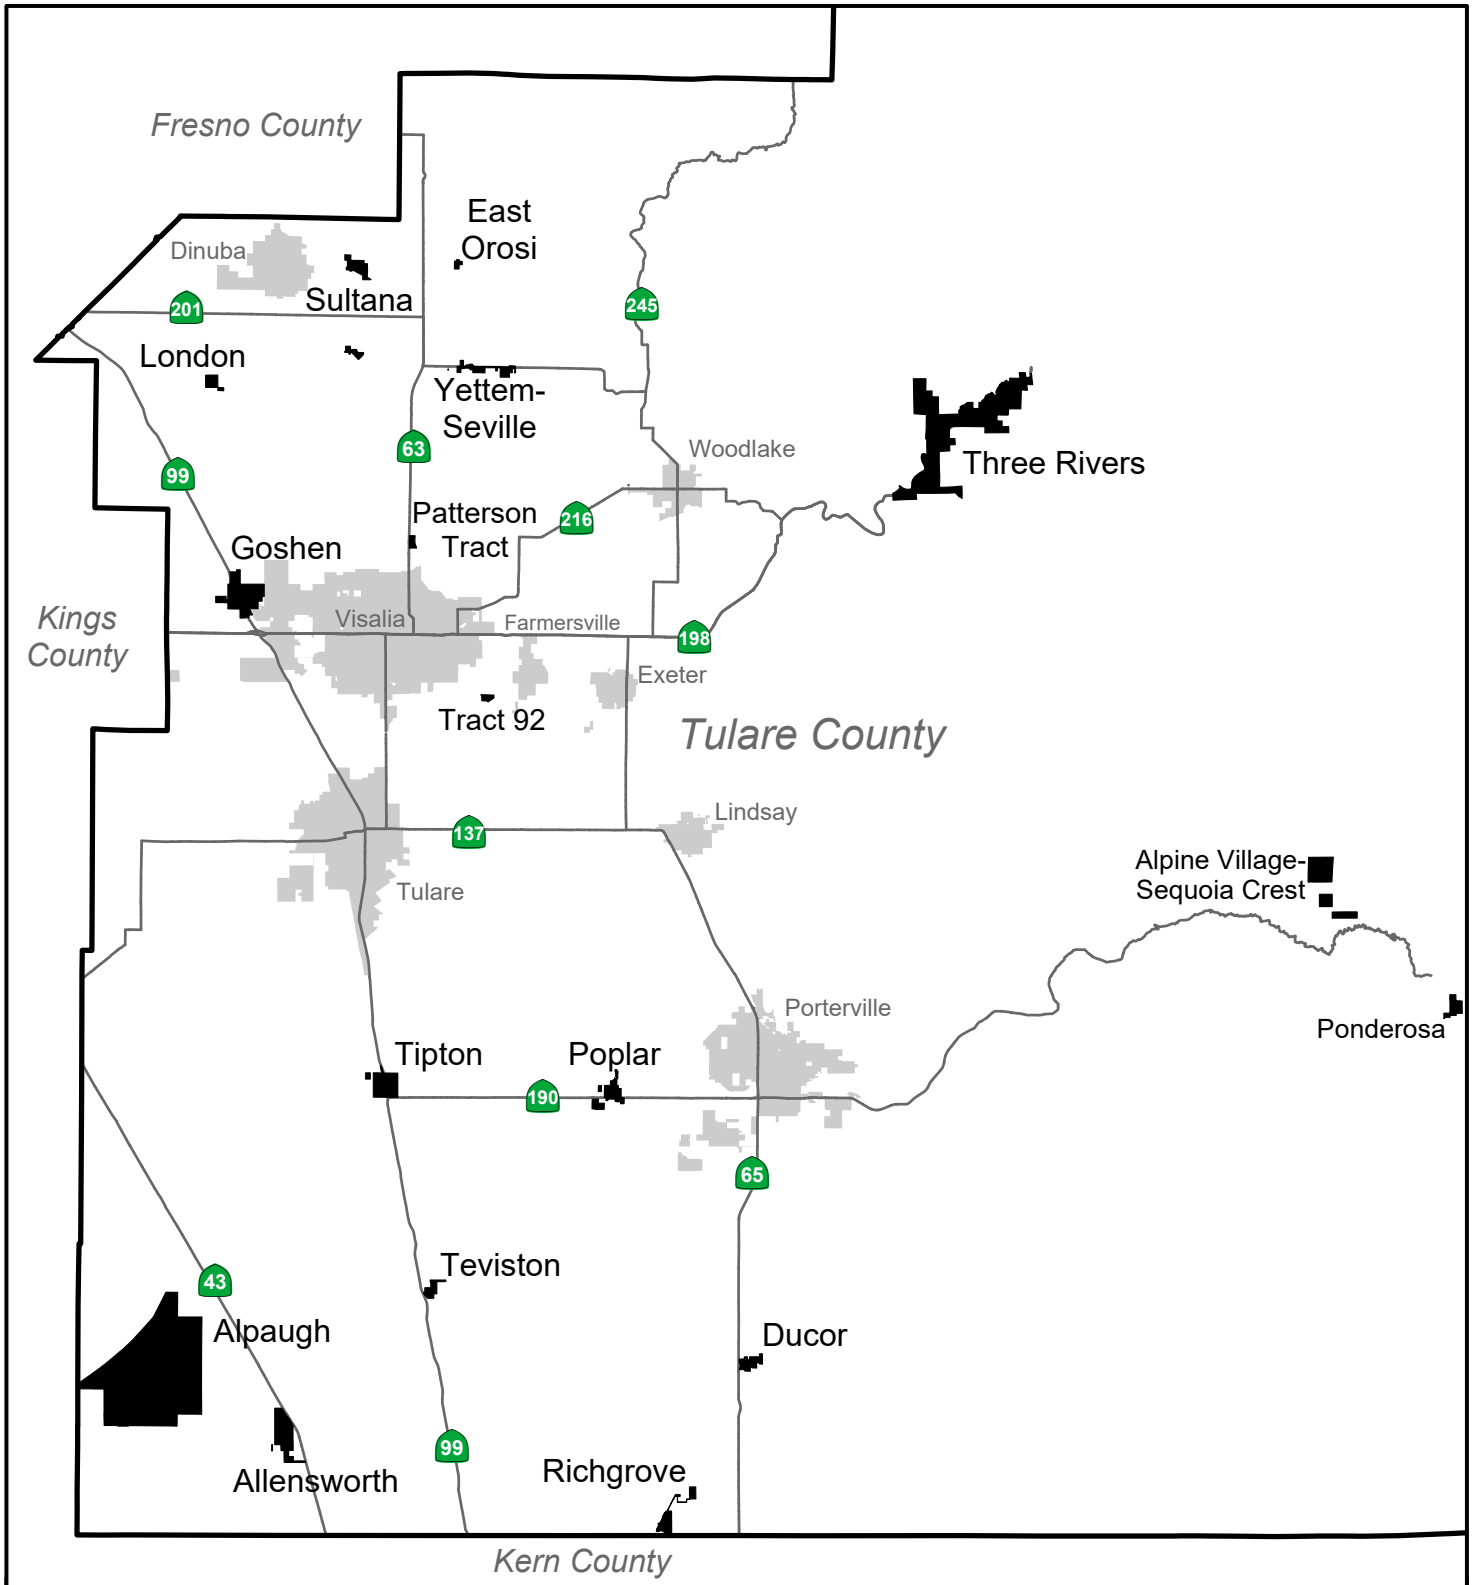

Tulare County Community Services Districts

-  CSDs
-  Cities
-  State Highways

See individual district maps for spheres of influence

Allensworth Community Services District

-  Allensworth CSD
-  Sphere of Influence
-  Parcels
-  District Office

Alpaugh Community Services District

Alpaugh CSD (no SOI yet)

Parcels

* District Office

Alpine Village - Sequoia Crest CSD

-  Alpine Village-Sequoia Crest CSD
-  Sphere of Influence
-  Parcels

Ducor Community Services District

Water system operated by Utility Management Services

-  Ducor CSD
-  Sphere of Influence
-  Parcels

East Orosi Community Services District

-  East Orosi CSD
-  Sphere of Influence
-  Parcels
-  District Office

Goshen Community Services District

-  Goshen CSD
-  Sphere of Influence
-  Parcels
-  District Office

London Community Services District

-  London CSD
-  Sphere of Influence
-  Parcels
-  District Office