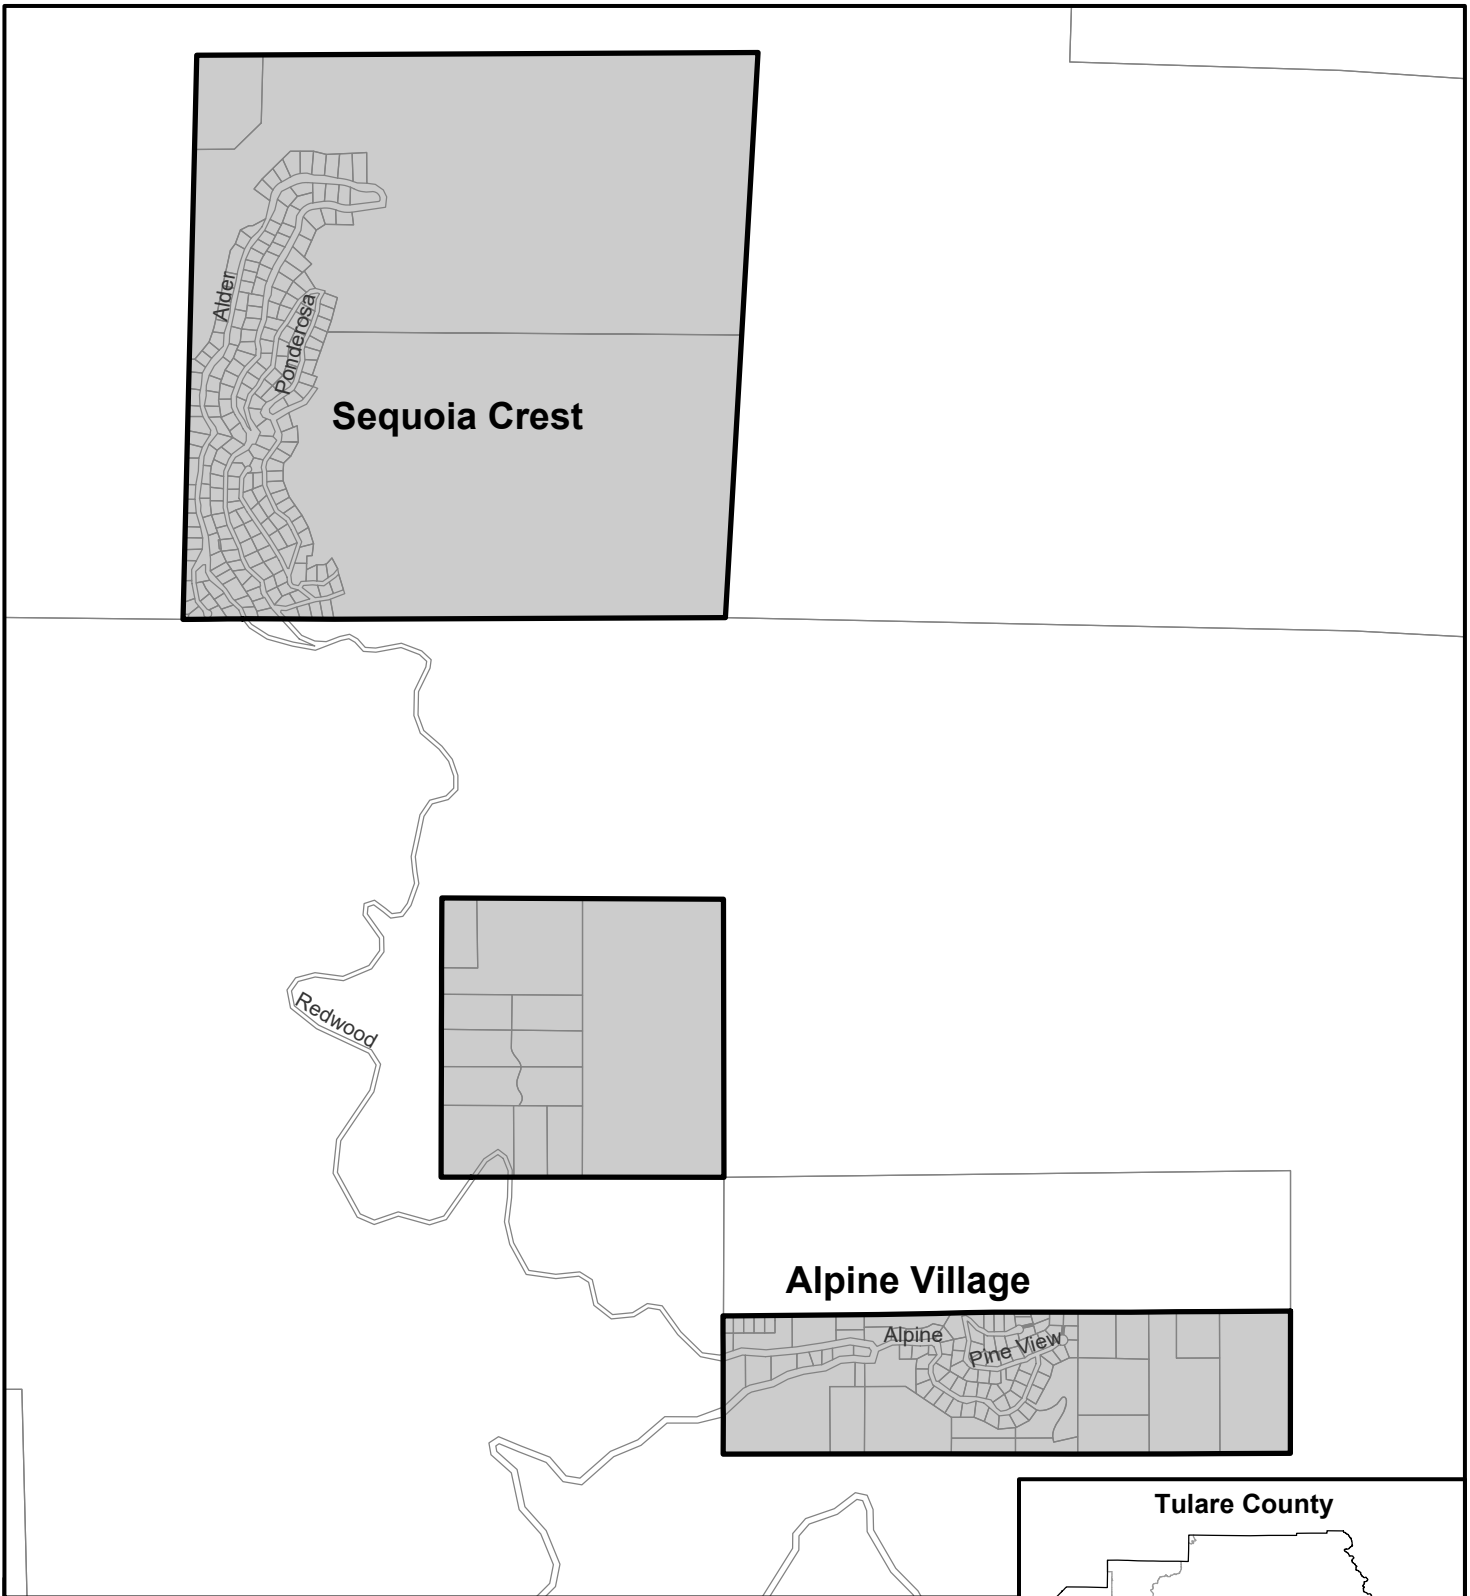

Tulare County Community Services Districts

-  CSDs
-  Cities
-  State Highways

See individual district maps for spheres of influence

Allensworth Community Services District

-  Allensworth CSD
-  Sphere of Influence
-  Parcels
-  District Office

Alpaugh Community Services District

Alpaugh CSD (no SOI yet)

Parcels

* District Office

Alpine Village - Sequoia Crest CSD

-  Alpine Village-Sequoia Crest CSD
-  Sphere of Influence
-  Parcels

Ducor Community Services District

Water system operated by Utility Management Services

-  Ducor CSD
-  Sphere of Influence
-  Parcels

East Orosi Community Services District

-  East Orosi CSD
-  Sphere of Influence
-  Parcels
-  District Office

Goshen Community Services District

-  Goshen CSD
-  Sphere of Influence
-  Parcels
-  District Office

London Community Services District

-  London CSD
-  Sphere of Influence
-  Parcels
-  District Office