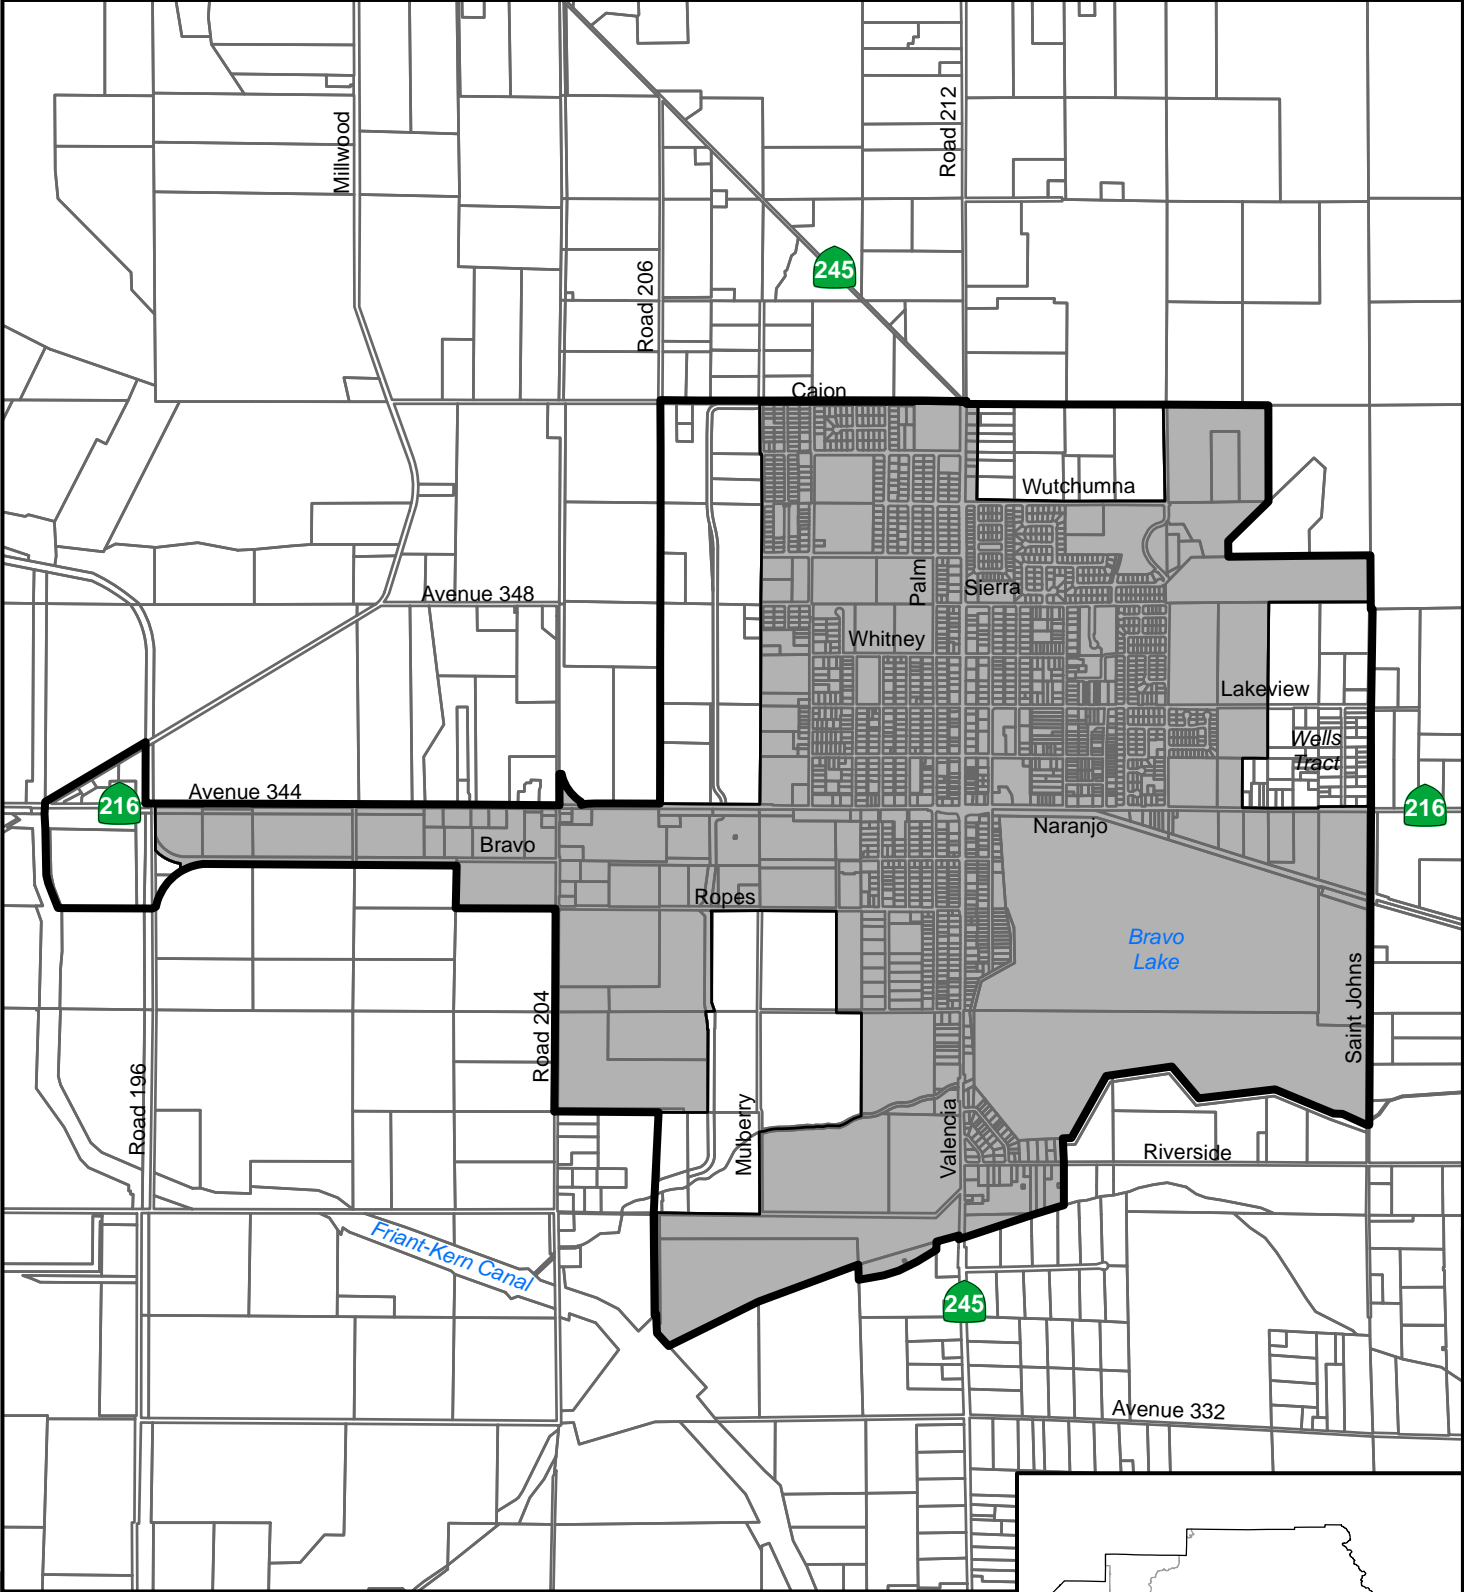

City of Woodlake

City of Woodlake
Sphere of Influence
Parcels

Boundaries as of 8/3/16

0 1,500 3,000 Feet

Created by Tulare County LAFCO