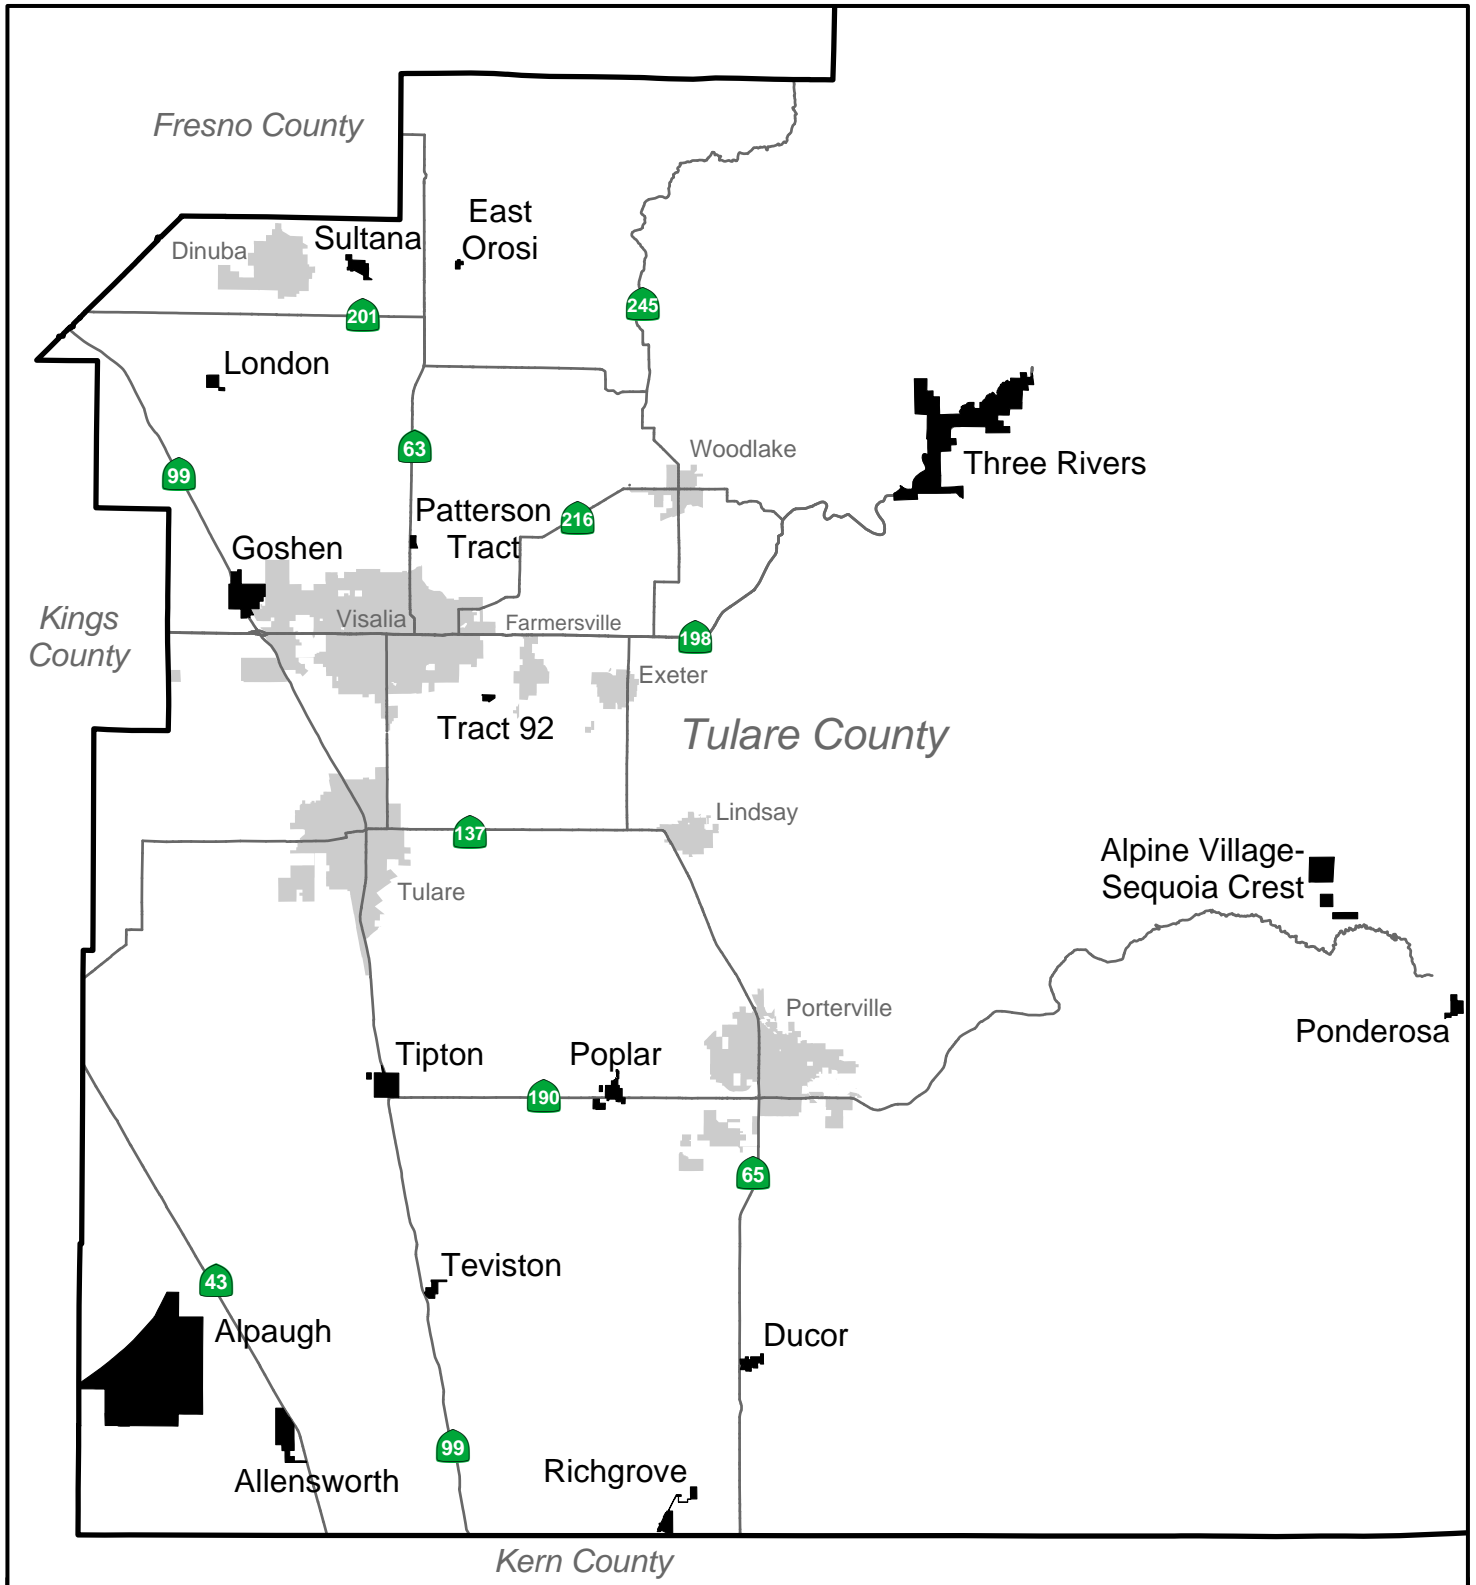

Tulare County Community Services Districts

-  CSDs
-  Cities
-  State Highways

See individual district maps for spheres of influence

Allensworth Community Services District

-  Allensworth CSD
-  Sphere of Influence
-  Parcels
-  District Office

Alpaugh Community Services District

KINGS COUNTY
TULARE COUNTY

Alpaugh CSD (no SOI yet)

Parcels

* District Office

Alpine Village - Sequoia Crest CSD

-  Alpine Village-Sequoia Crest CSD
-  Sphere of Influence
-  Parcels

Ducor Community Services District

-  Ducor CSD
-  Sphere of Influence
-  Parcels

East Orosi Community Services District

-  East Orosi CSD
-  Sphere of Influence
-  Parcels
-  District Office

Goshen Community Services District

-  Goshen CSD
-  Sphere of Influence
-  Parcels
-  District Office

London Community Services District

-  London CSD
-  Sphere of Influence
-  Parcels
-  District Office

Patterson Tract Community Services District