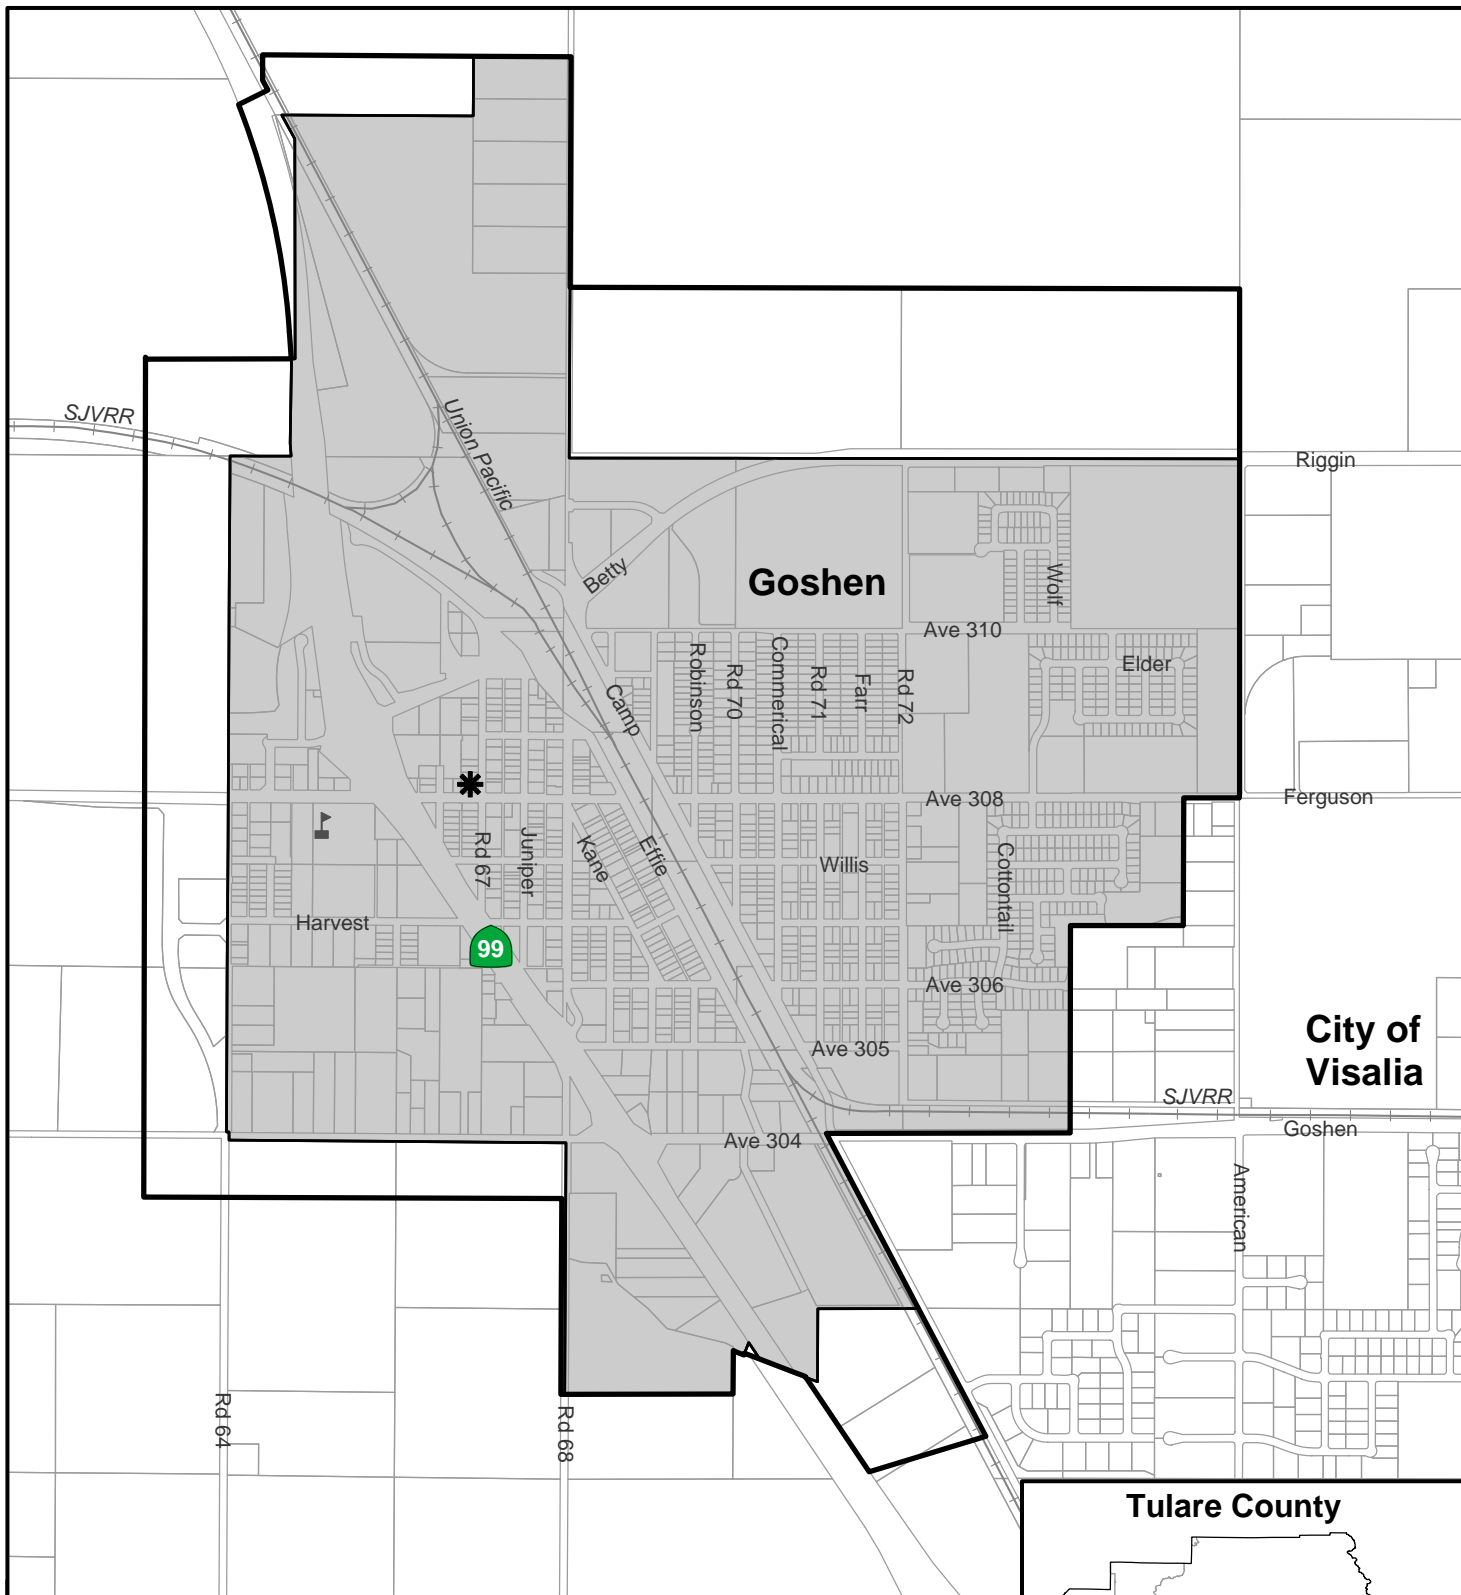

Tulare County Community Services Districts

-  CSDs
-  Cities
-  State Highways

See individual district maps for spheres of influence

Allensworth Community Services District

-  Allensworth CSD
-  Sphere of Influence
-  Parcels
-  District Office

Alpaugh Community Services District

KINGS COUNTY
TULARE COUNTY

Alpaugh CSD (no SOI yet)

Parcels

* District Office

Alpine Village - Sequoia Crest CSD

-  Alpine Village-Sequoia Crest CSD
-  Sphere of Influence
-  Parcels

Ducor Community Services District

-  Ducor CSD
-  Sphere of Influence
-  Parcels

East Orosi Community Services District

-  East Orosi CSD
-  Sphere of Influence
-  Parcels
-  District Office

Goshen Community Services District

-  Goshen CSD
-  Sphere of Influence
-  Parcels
-  District Office

London Community Services District

-  London CSD
-  Sphere of Influence
-  Parcels
-  District Office

Patterson Tract Community Services District