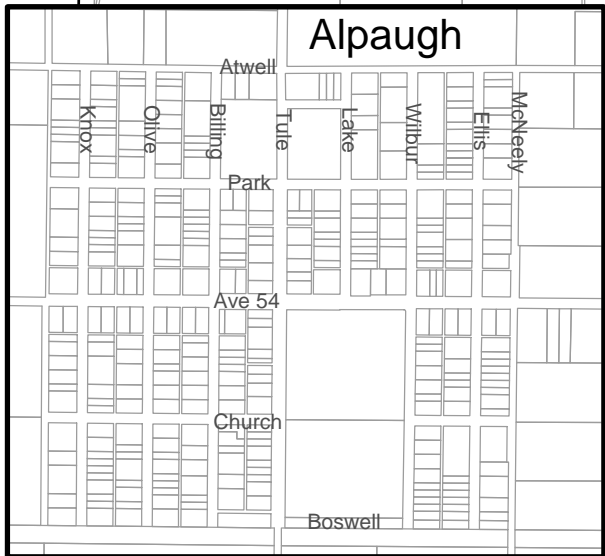

Tulare County Community Services Districts

-  CSDs
-  Cities
-  State Highways

See individual district maps for spheres of influence

Allensworth Community Services District

-  Allensworth CSD
-  Sphere of Influence
-  Parcels
-  District Office

Alpaugh Community Services District

KINGS COUNTY
TULARE COUNTY

Alpaugh CSD (no SOI yet)

Parcels

* District Office

Alpine Village - Sequoia Crest CSD

-  Alpine Village-Sequoia Crest CSD
-  Sphere of Influence
-  Parcels

Ducor Community Services District

-  Ducor CSD
-  Sphere of Influence
-  Parcels

East Orosi Community Services District

-  East Orosi CSD
-  Sphere of Influence
-  Parcels
-  District Office

Goshen Community Services District