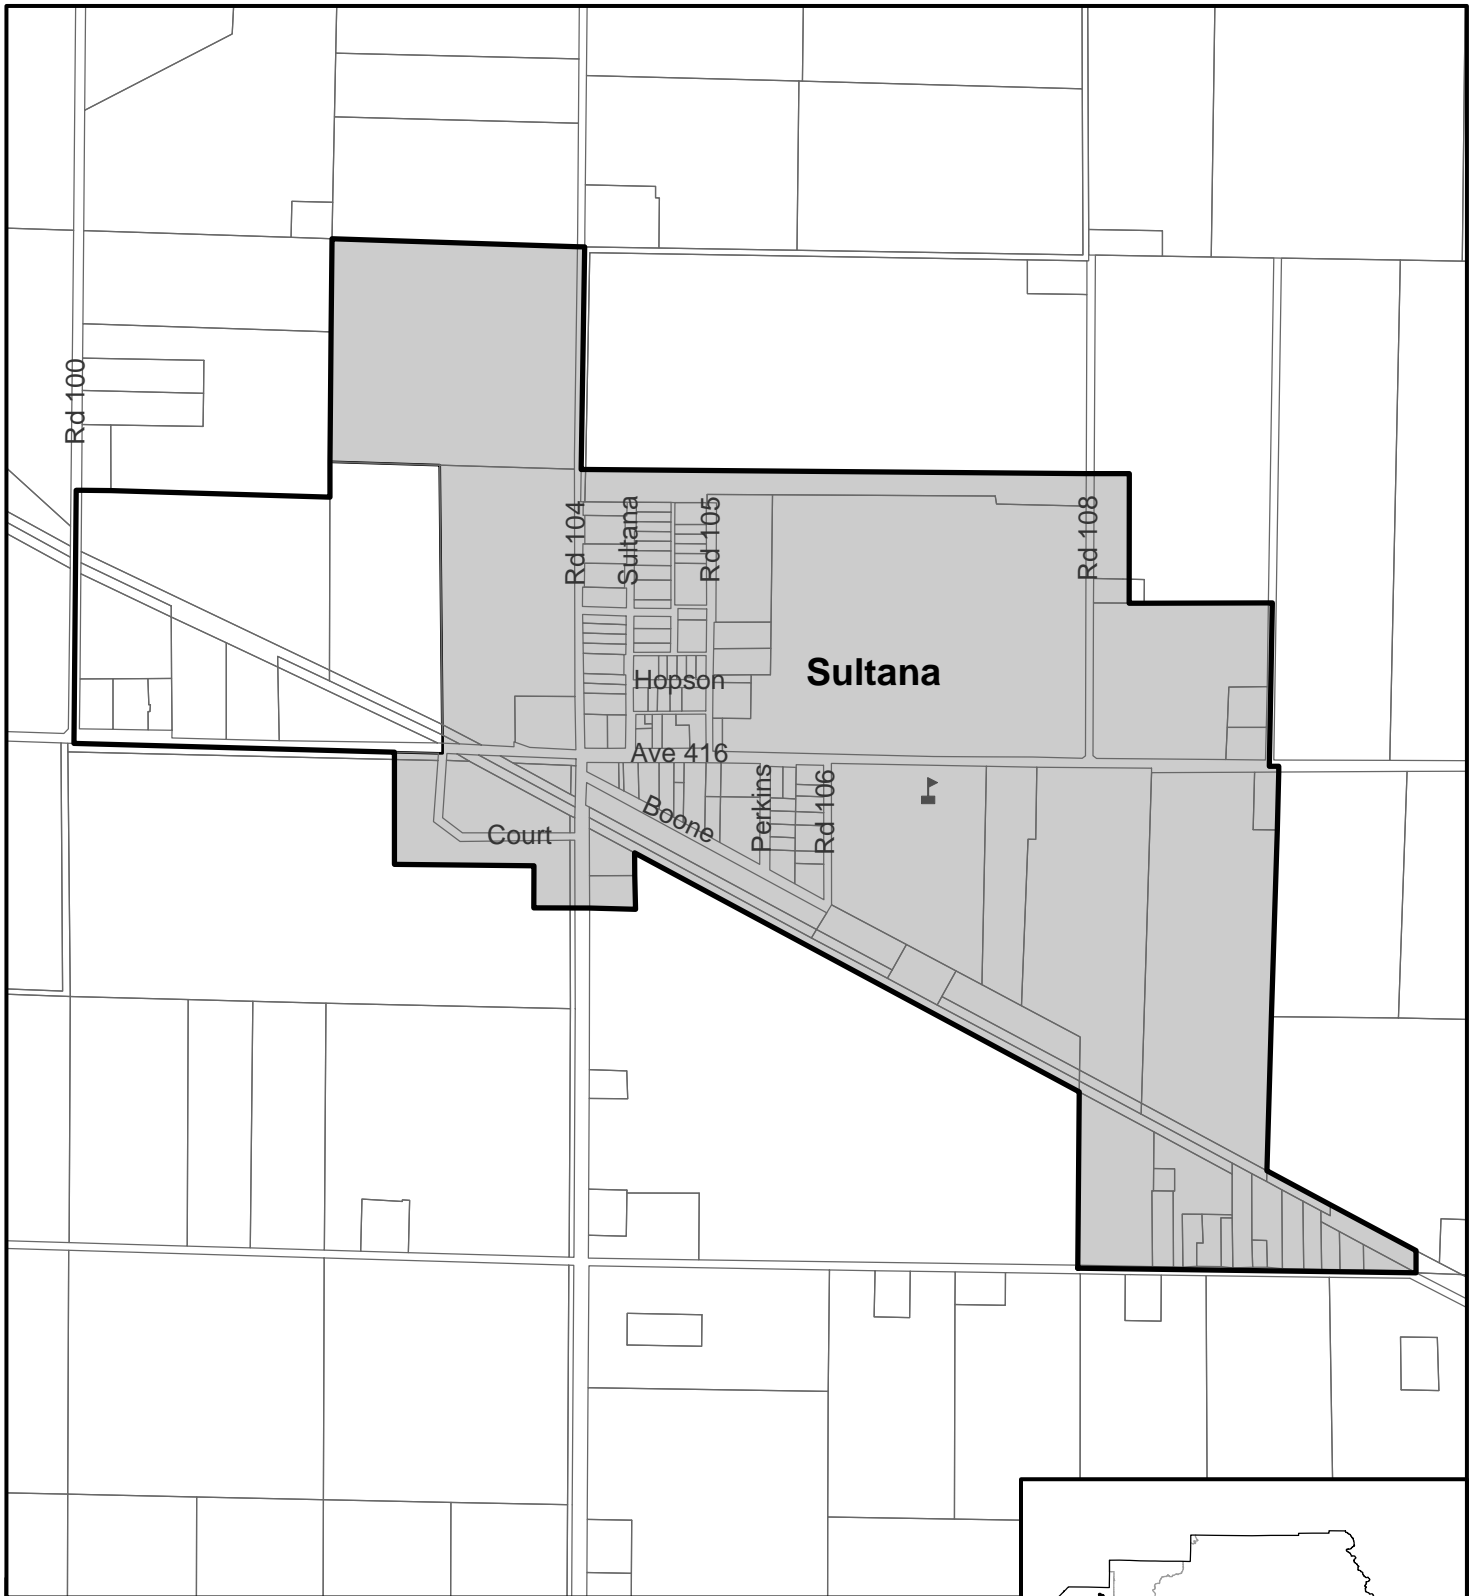

Tulare County Community Services Districts

-  CSDs
-  Cities
-  State Highways

See individual district maps for spheres of influence

Allensworth Community Services District

-  Allensworth CSD
-  Sphere of Influence
-  Parcels
-  District Office

Ducor Community Services District

-  Ducor CSD
-  Sphere of Influence
-  Parcels

East Orosi Community Services District

-  East Orosi CSD
-  Sphere of Influence
-  Parcels
-  District Office

Goshen Community Services District

-  Patterson Tract CSD
-  Sphere of Influence
-  Parcels

Ponderosa Community Services District

-  Ponderosa CSD
-  Sphere of Influence
-  Parcels
-  District Office

Poplar Community Services District

-  Poplar CSD
-  Sphere of Influence
-  Parcels
-  District Office

Richgrove Community Services District

-  Richgrove CSD
-  Sphere of Influence
-  Parcels
-  District Office

Sultana Community Services District

-  Sultana CSD
-  Sphere of Influence
-  Parcels

Teviston Community Services District