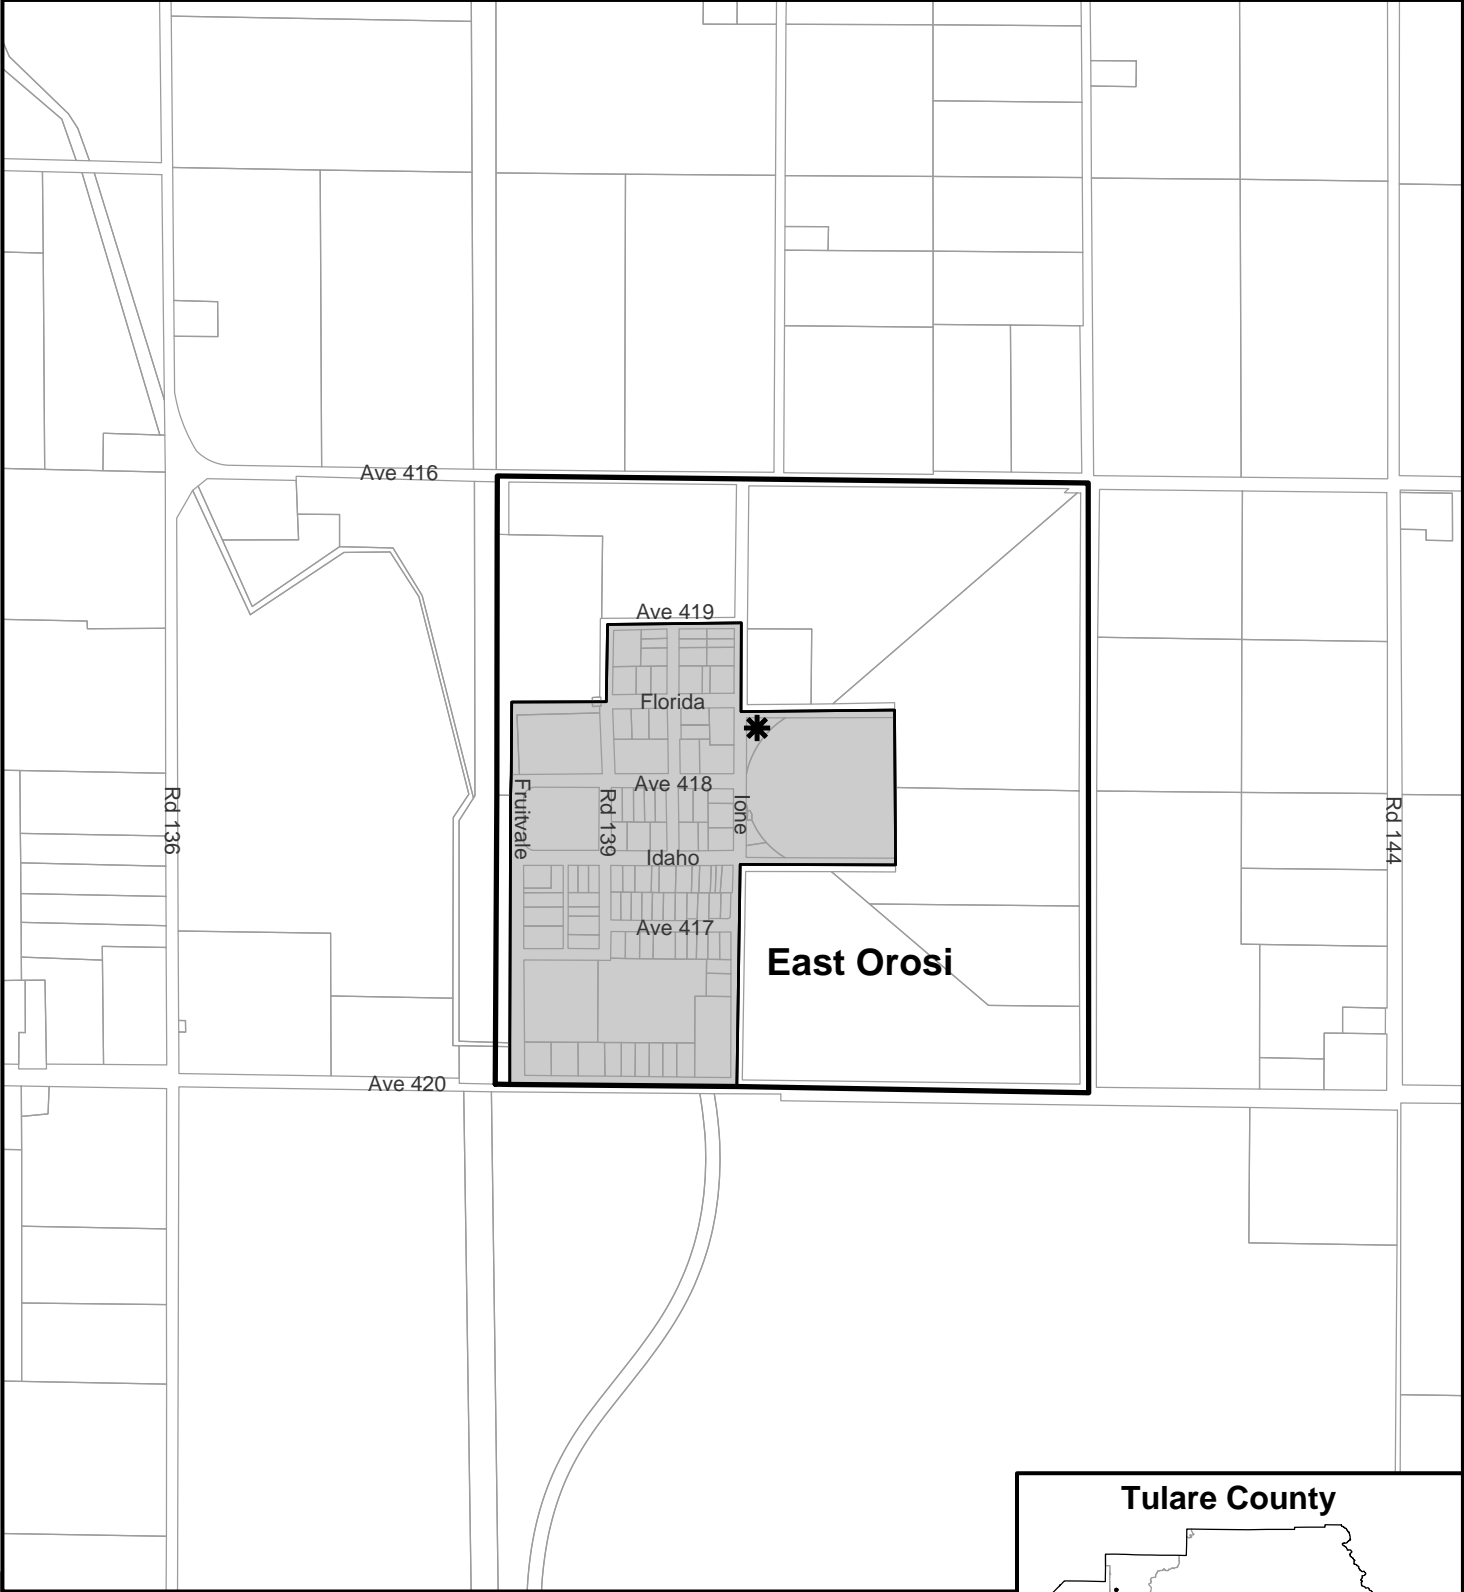

Tulare County Community Services Districts

-  CSDs
-  Cities
-  State Highways

See individual district maps for spheres of influence

Allensworth Community Services District

-  Allensworth CSD
-  Sphere of Influence
-  Parcels
-  District Office

Alpaugh Community Services District

KINGS COUNTY
TULARE COUNTY

Alpaugh CSD (no SOI yet)

Parcels

* District Office

Alpine Village - Sequoia Crest CSD

-  Alpine Village-Sequoia Crest CSD
-  Sphere of Influence
-  Parcels

Ducor Community Services District

-  Ducor CSD
-  Sphere of Influence
-  Parcels

East Orosi Community Services District

-  East Orosi CSD
-  Sphere of Influence
-  Parcels
-  District Office

Goshen Community Services District