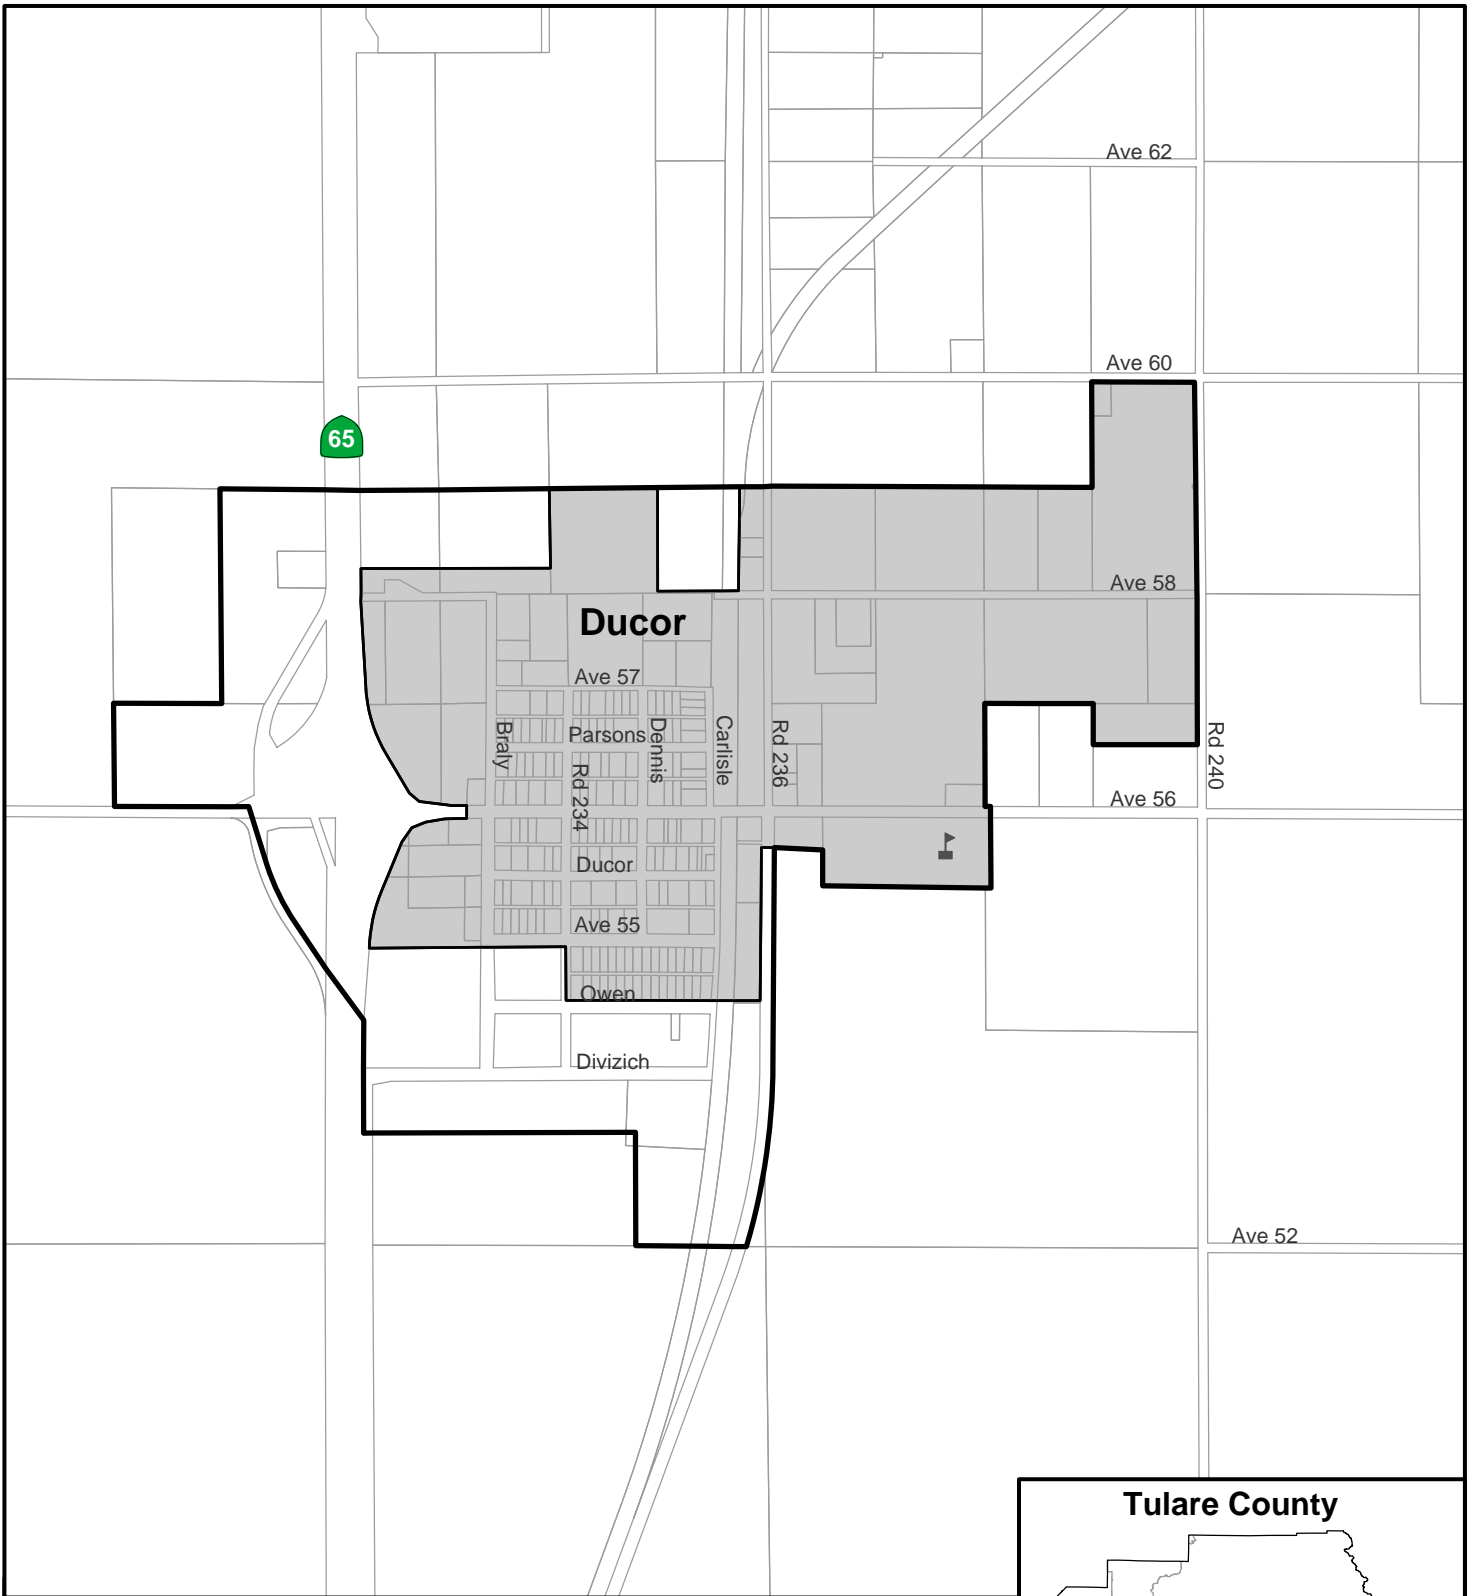

Alpaugh Community Services District

KINGS COUNTY
TULARE COUNTY

Alpaugh CSD (no SOI yet)

Parcels

* District Office

Alpine Village - Sequoia Crest CSD

-  Alpine Village-Sequoia Crest CSD
-  Sphere of Influence
-  Parcels

Ducor Community Services District

-  Ducor CSD
-  Sphere of Influence
-  Parcels

East Orosi Community Services District

-  East Orosi CSD
-  Sphere of Influence
-  Parcels
-  District Office

Goshen Community Services District