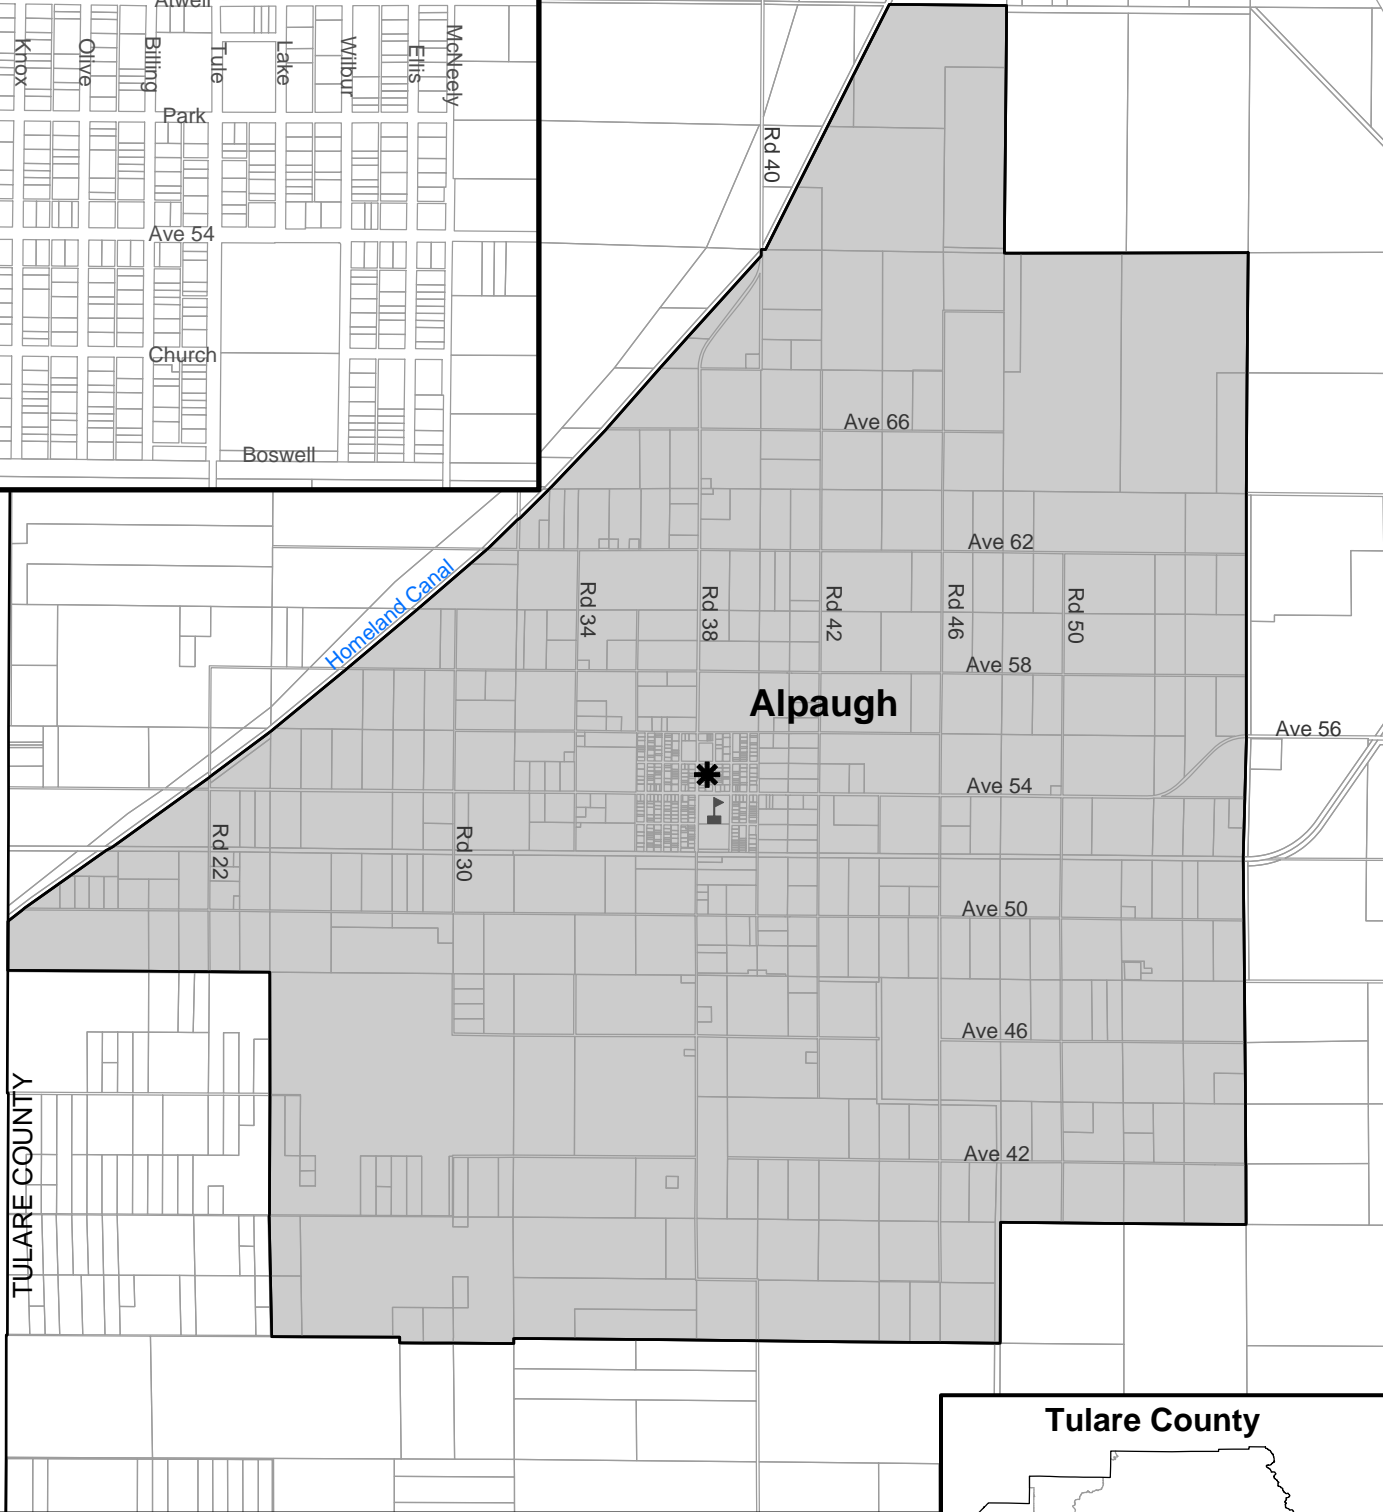

Tulare County Community Services Districts

-  CSDs
-  Cities
-  State Highways

See individual district maps for spheres of influence

Allensworth Community Services District

-  Allensworth CSD
-  Sphere of Influence
-  Parcels
-  District Office

Alpaugh Community Services District

KINGS COUNTY
TULARE COUNTY

Alpaugh CSD (no SOI yet)

Parcels

* District Office

Alpine Village - Sequoia Crest CSD

-  Alpine Village-Sequoia Crest CSD
-  Sphere of Influence
-  Parcels

Ducor Community Services District

-  Ducor CSD
-  Sphere of Influence
-  Parcels

East Orosi Community Services District

-  East Orosi CSD
-  Sphere of Influence
-  Parcels
-  District Office

Goshen Community Services District