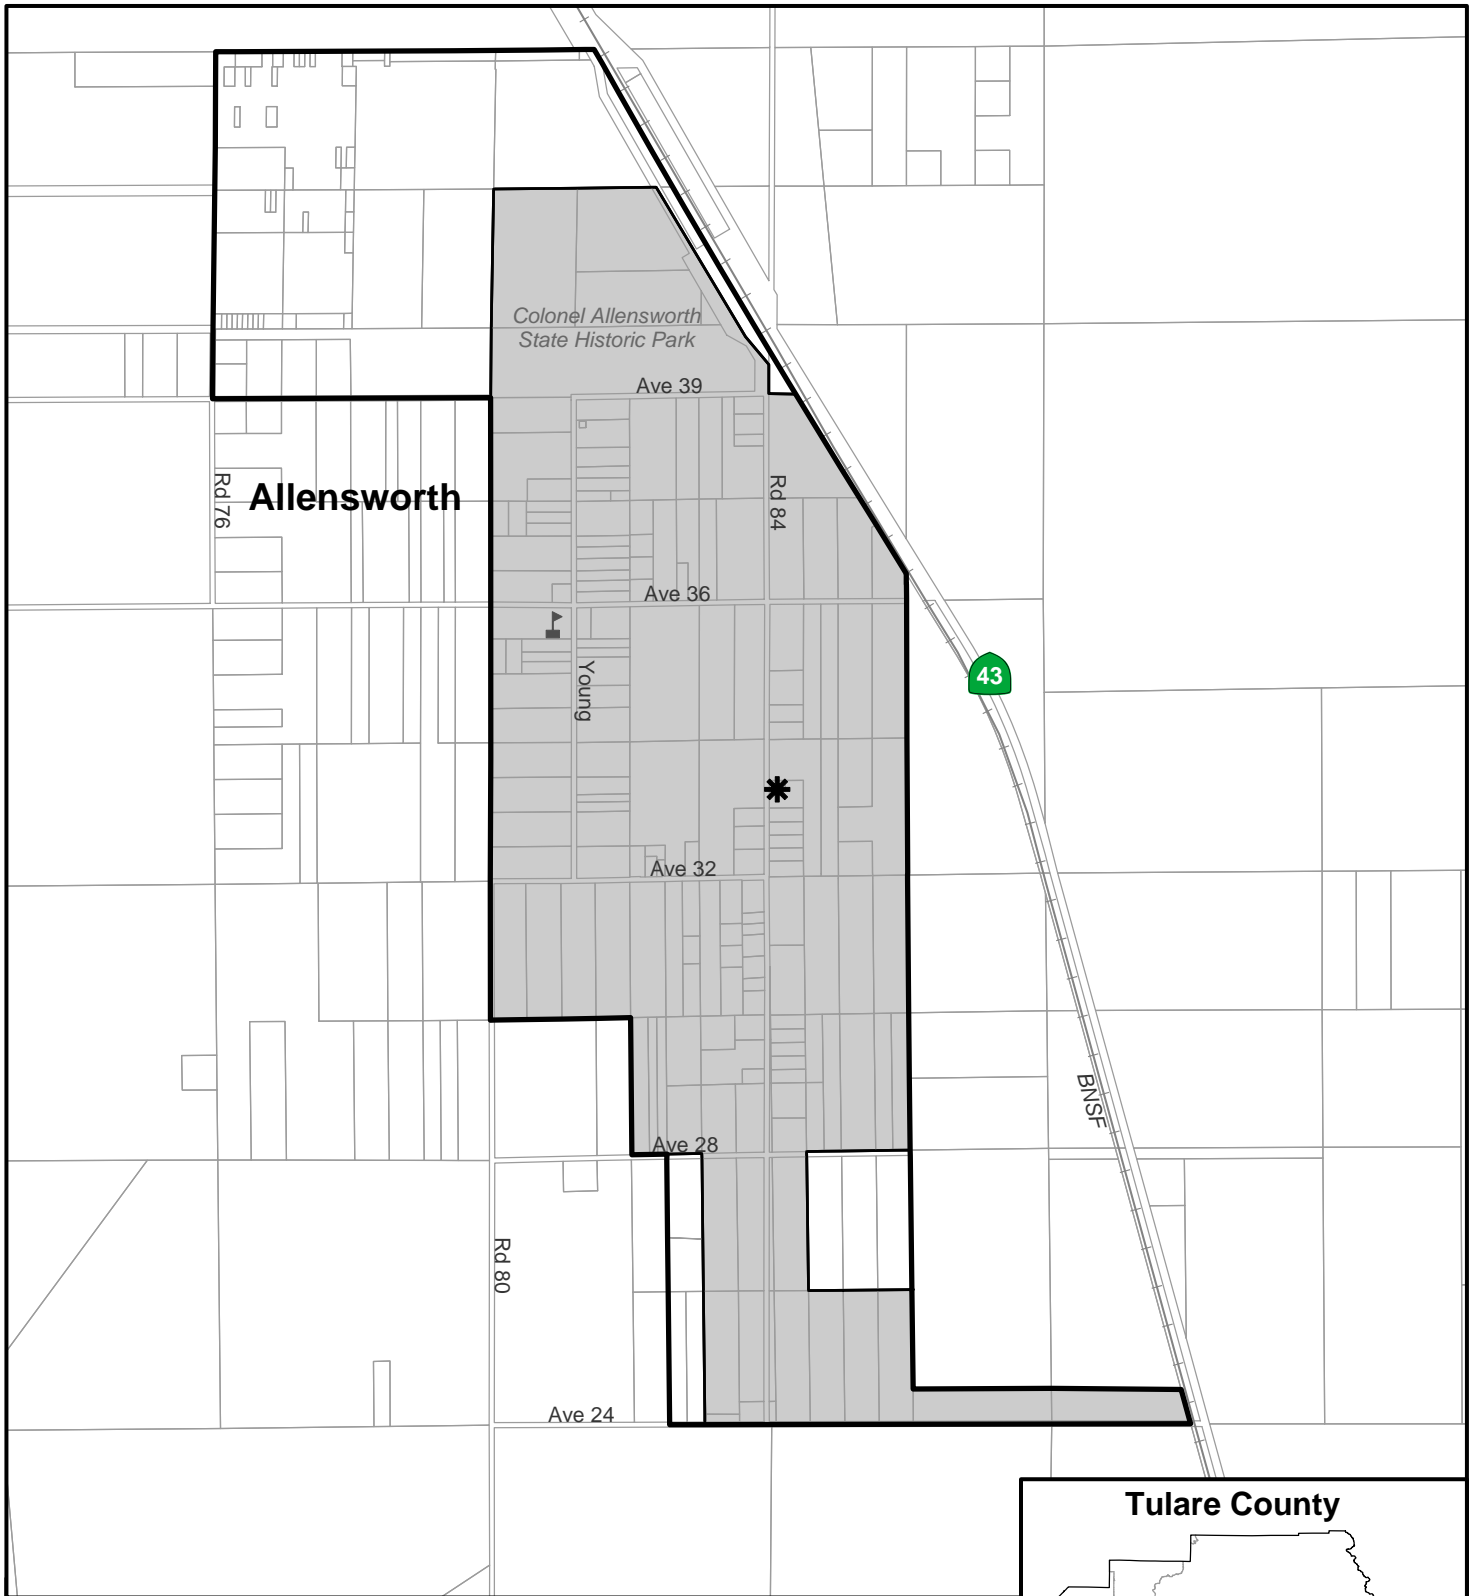

Tulare County Community Services Districts

-  CSDs
-  Cities
-  State Highways

See individual district maps for spheres of influence

Allensworth Community Services District

-  Allensworth CSD
-  Sphere of Influence
-  Parcels
-  District Office

Alpaugh Community Services District

KINGS COUNTY
TULARE COUNTY

Alpaugh CSD (no SOI yet)

Parcels

* District Office

Alpine Village - Sequoia Crest CSD

-  Alpine Village-Sequoia Crest CSD
-  Sphere of Influence
-  Parcels

Ducor Community Services District

-  Ducor CSD
-  Sphere of Influence
-  Parcels

East Orosi Community Services District

-  East Orosi CSD
-  Sphere of Influence
-  Parcels
-  District Office

Goshen Community Services District