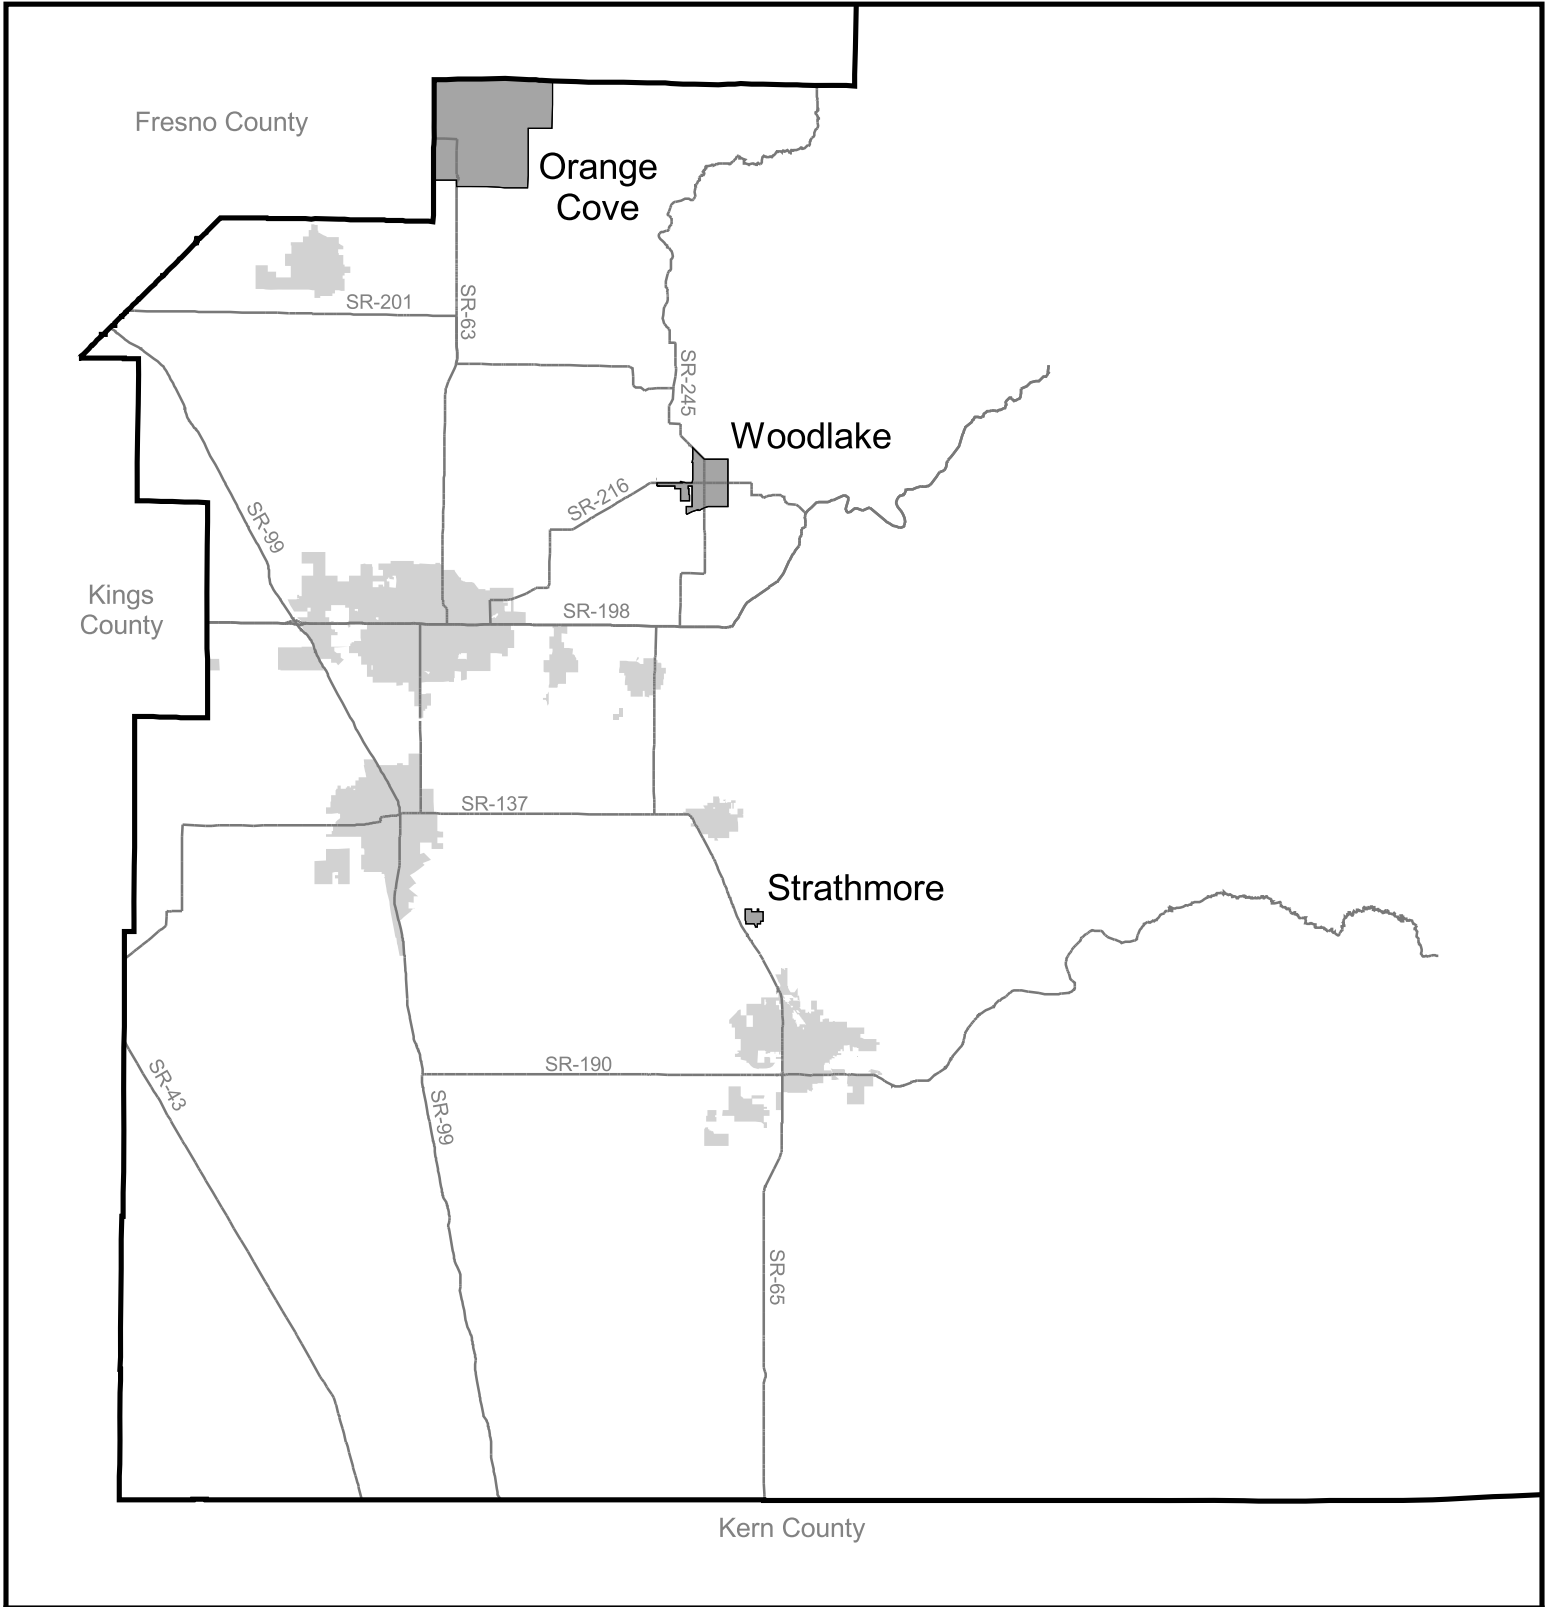

Tulare County Fire Protection Districts

- State Highways
- ▭ Tulare County
- ▭ Cities
- ▭ FPDs

Boundaries as of 12/1/12

Strathmore Fire Protection District

Boundaries as of 6/30/12

-  Parcels
-  Sphere of Influence
-  District

Woodlake Fire Protection District

- Road Network
- ▭ Sphere of Influence
- ▭ District

- ▭ City of Woodlake
- 🚒 Fire Station Locations

Boundaries as of 12/1/12