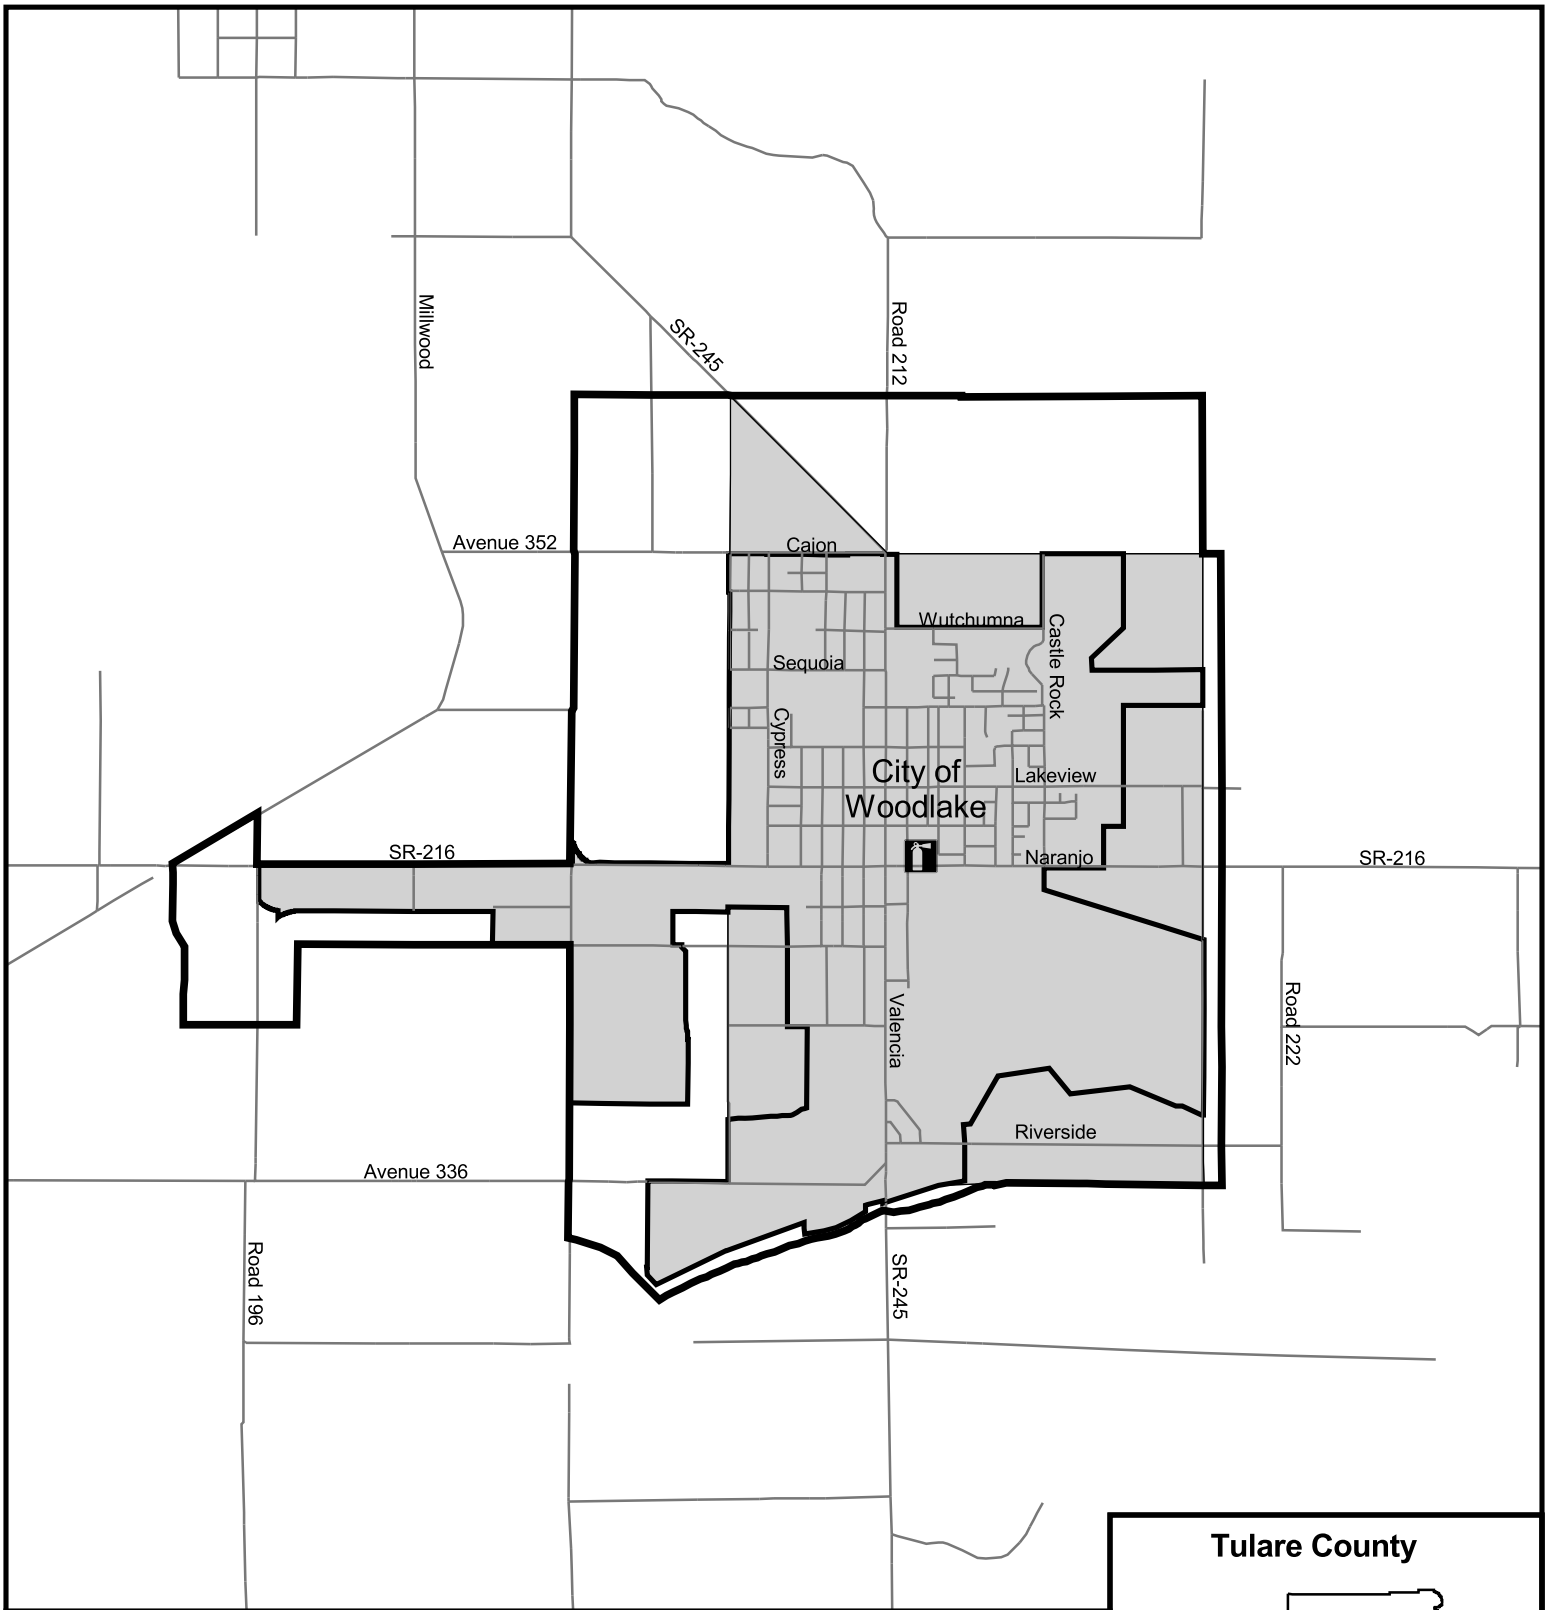

Tulare County Fire Protection Districts

- State Highways
- ▭ Tulare County
- ▭ Cities
- ▭ FPDs

Boundaries as of 12/1/12

Strathmore Fire Protection District

Boundaries as of 6/30/12

-  Parcels
-  Sphere of Influence
-  District

Woodlake Fire Protection District

- Road Network
- ▭ Sphere of Influence
- ▭ District

- ▭ City of Woodlake
- 🚒 Fire Station Locations

Boundaries as of 12/1/12