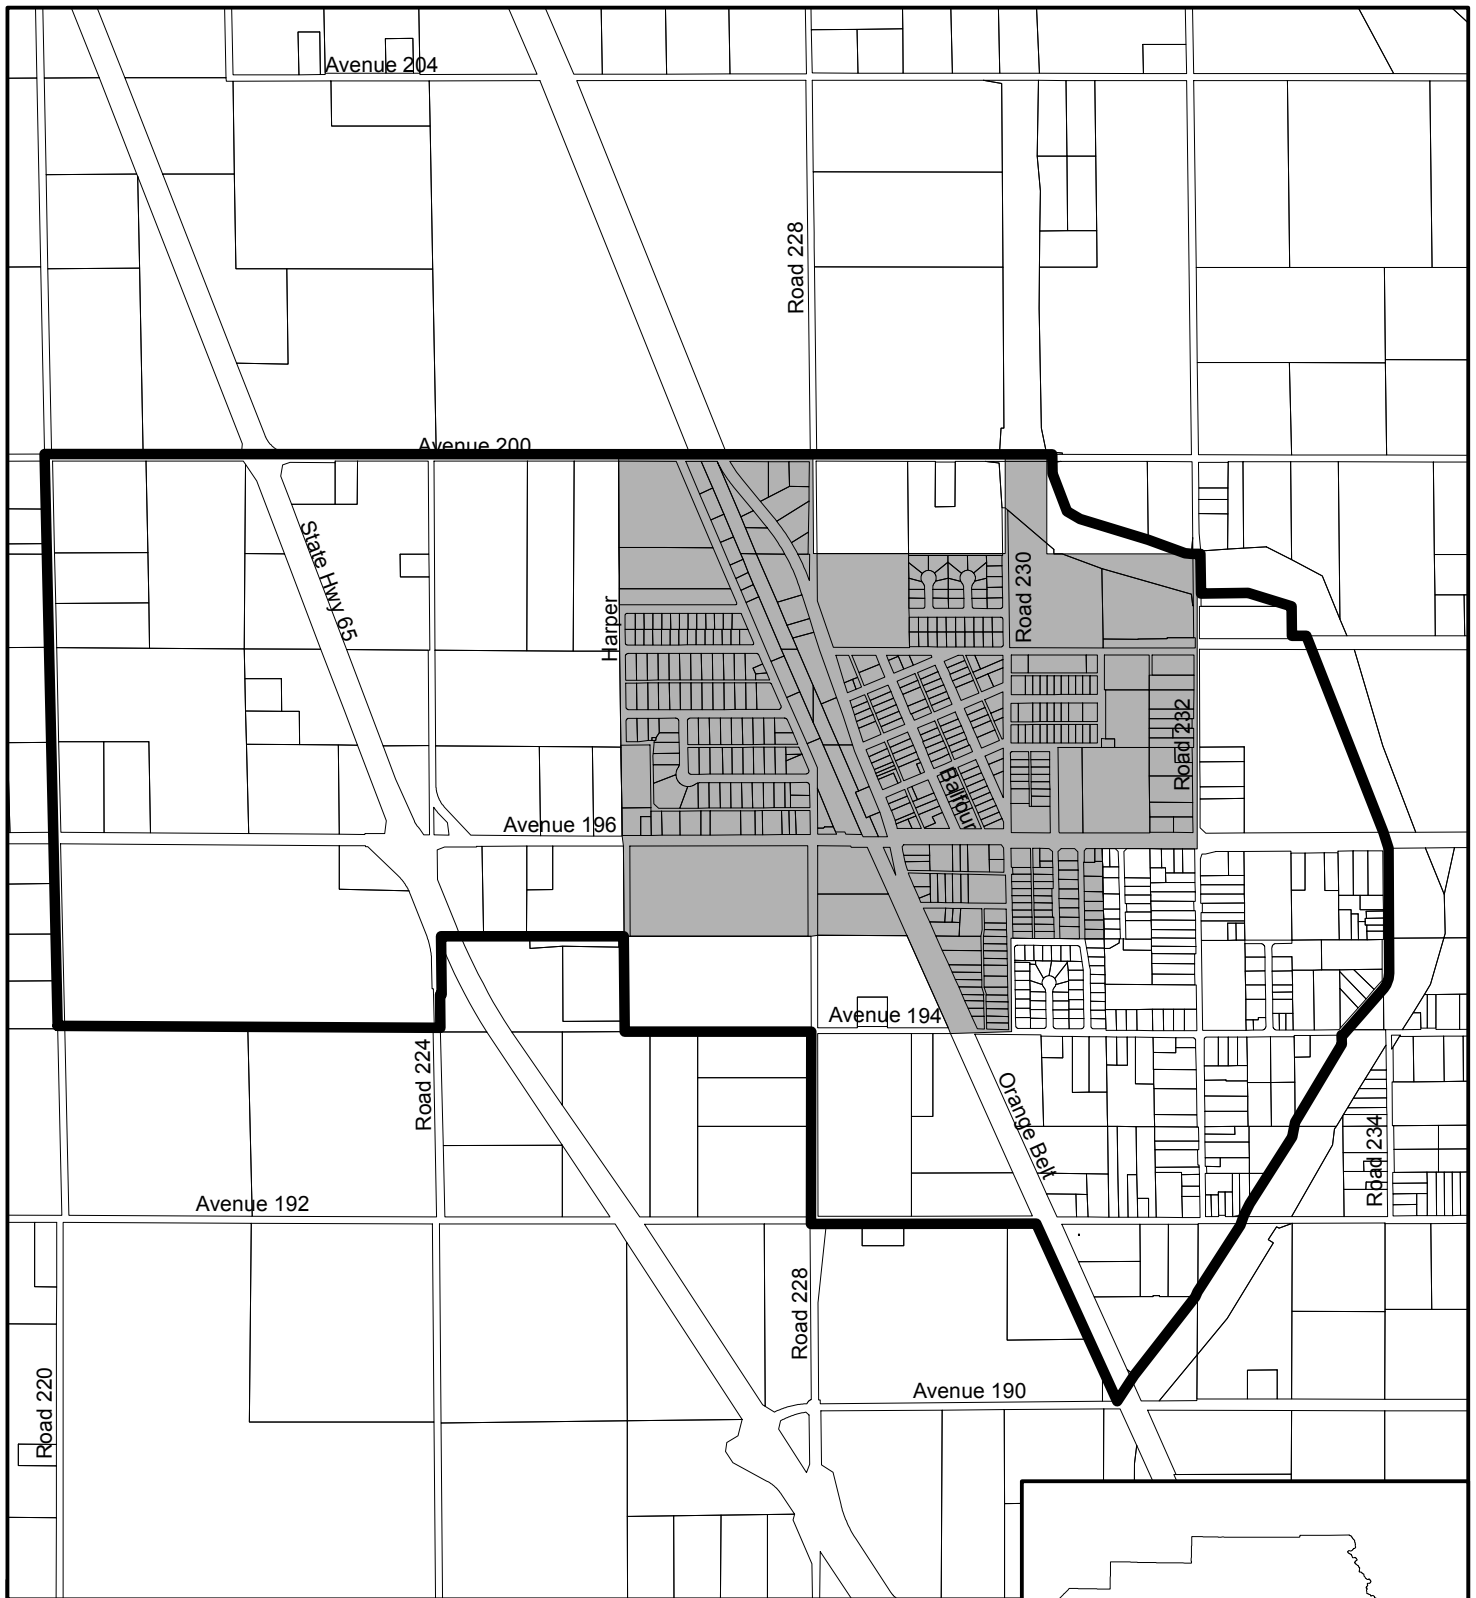

Tulare County Fire Protection Districts

- State Highways
- ▭ Tulare County
- ▭ Cities
- ▭ FPDs

Boundaries as of 12/1/12

Strathmore Fire Protection District

Boundaries as of 6/30/12

-  Parcels
-  Sphere of Influence
-  District

Woodlake Fire Protection District

- Road Network
- ▭ Sphere of Influence
- ▭ District

- ▭ City of Woodlake
- 🚒 Fire Station Locations

Boundaries as of 12/1/12