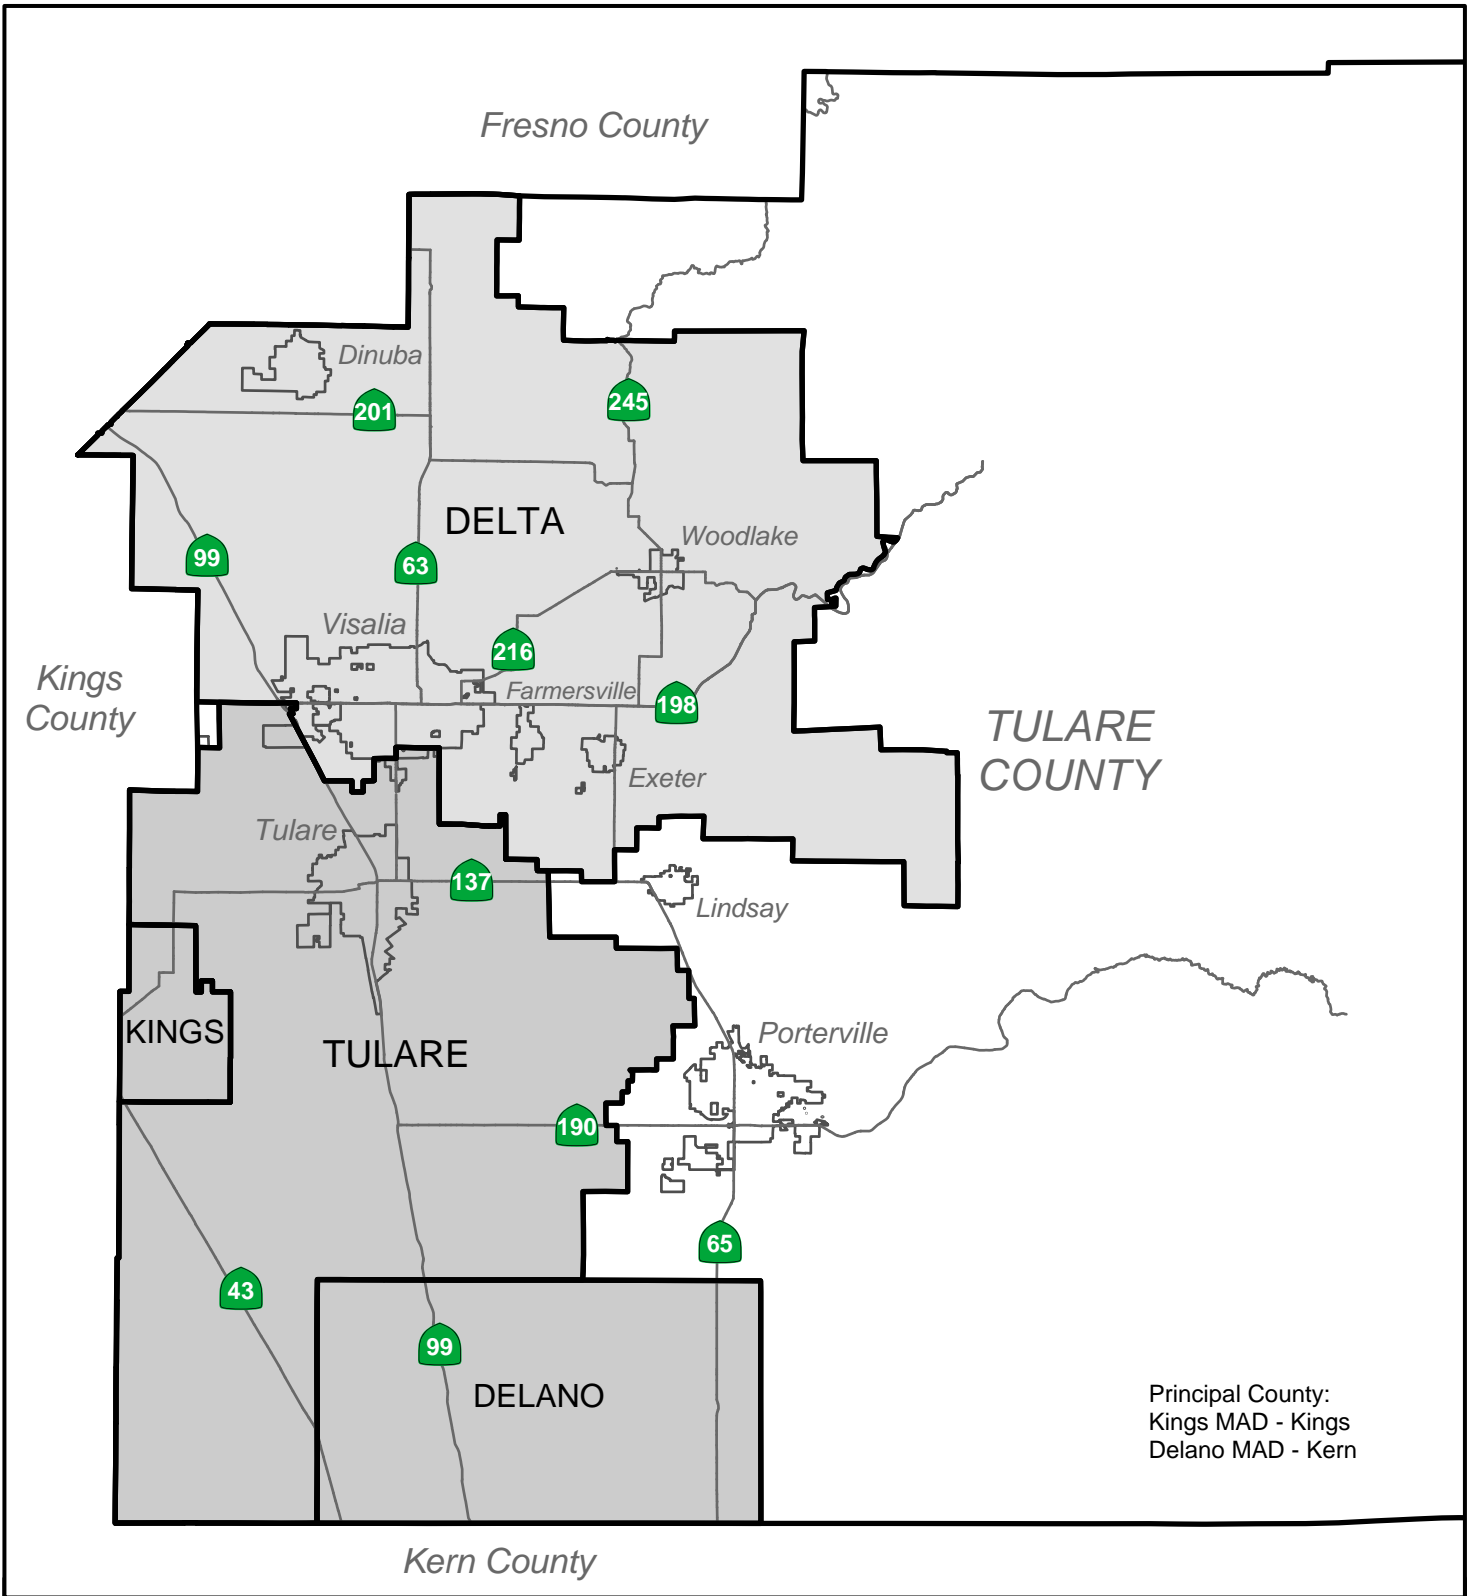

# Mosquito Abatement & Vector Control Districts

Principal County:  
Kings MAD - Kings  
Delano MAD - Kern

-  VCD
-  MAD
-  Cities
-  State Highways

See individual district maps for spheres of influence

# Delta Vector Control District

- Delta VCD
- Sphere of Influence
- State Highways
- Roads

# Kings Mosquito Abatement District

-  Kings MAD
-  Sphere of Influence
-  State Highways
-  Roads

# Tulare Mosquito Abatement District

-  Tulare MAD
-  Sphere of Influence
-  State Highways
-  Roads