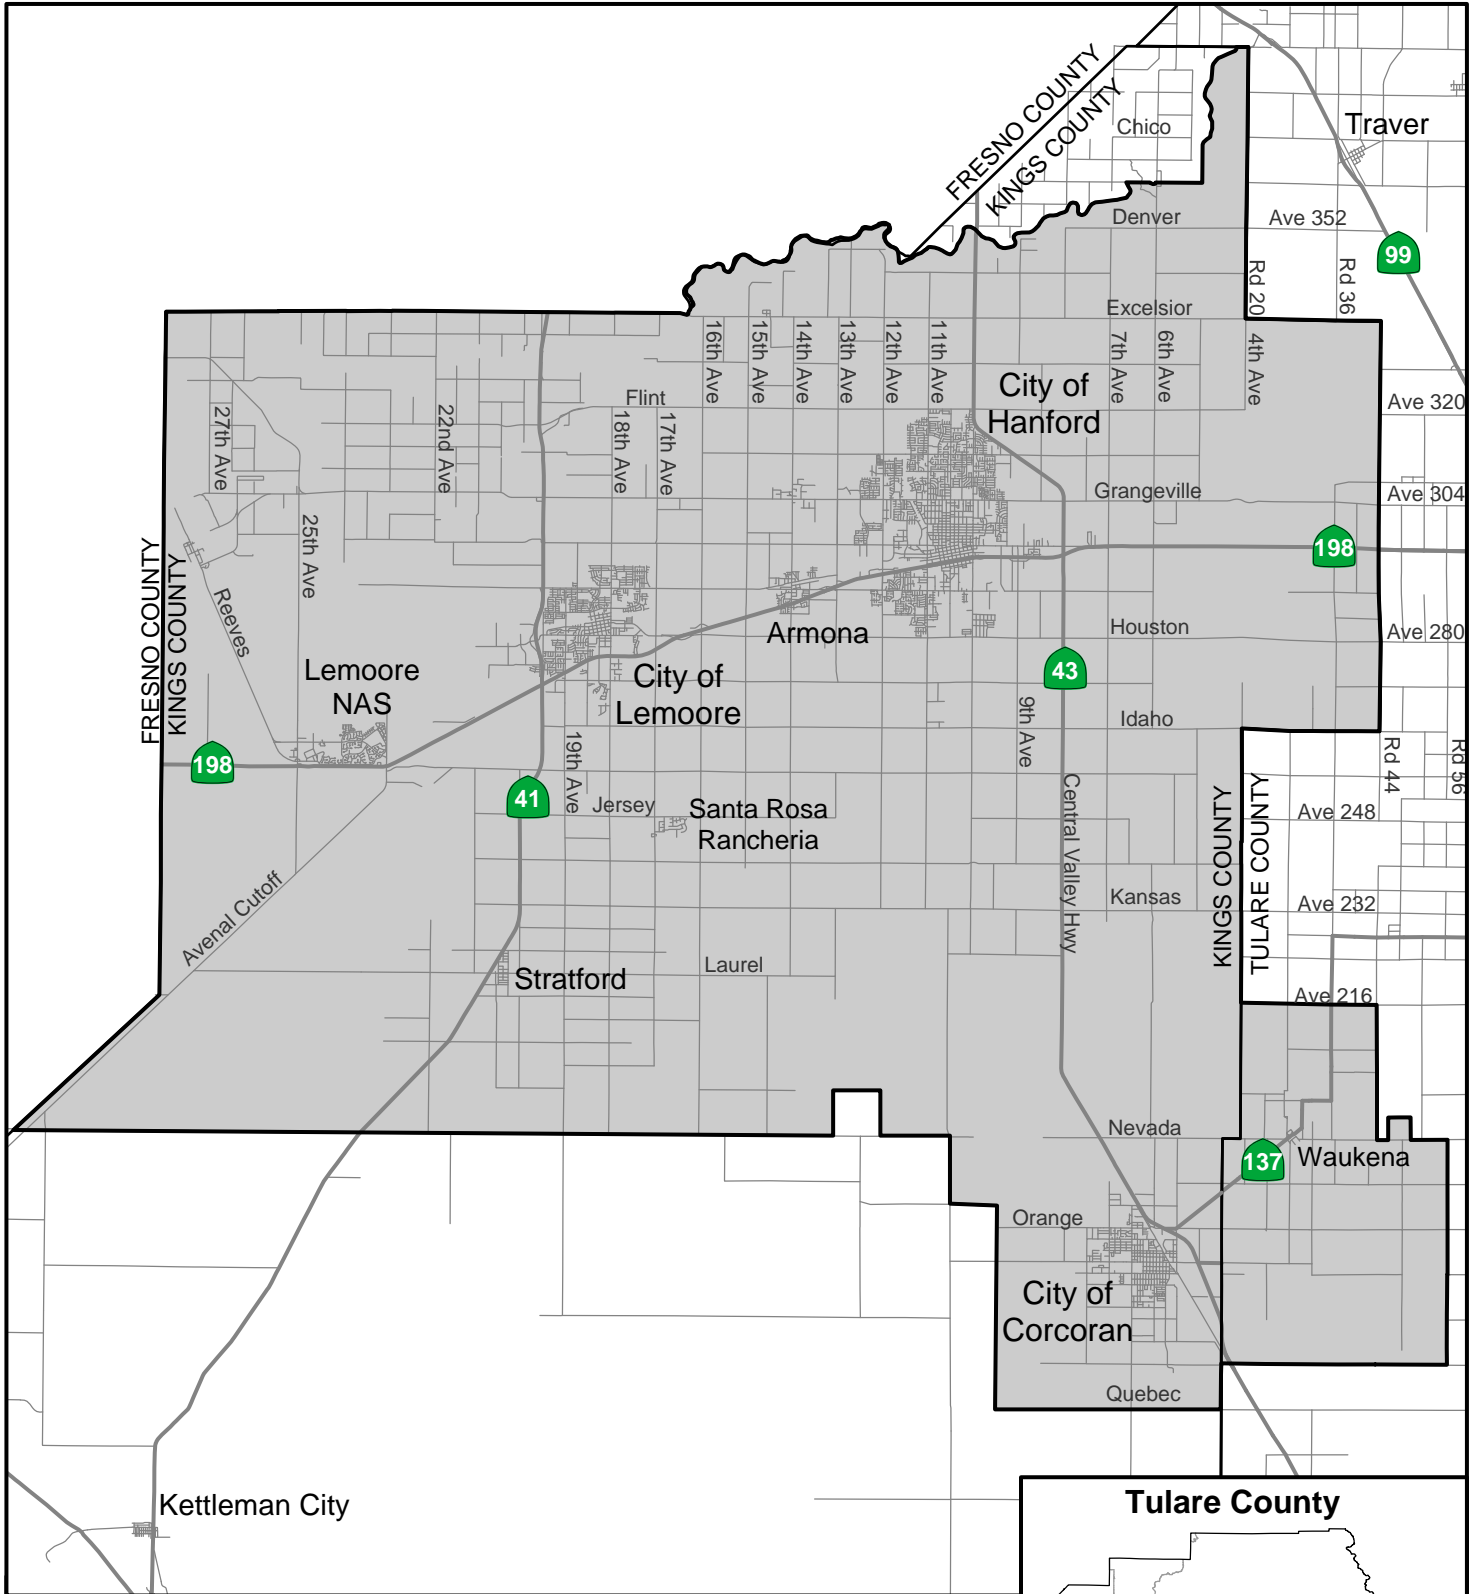

# Mosquito Abatement & Vector Control Districts

Principal County:  
Kings MAD - Kings  
Delano MAD - Kern

-  VCD
-  MAD
-  Cities
-  State Highways

See individual district maps for spheres of influence

# Delta Vector Control District

- Delta VCD
- Sphere of Influence
- State Highways
- Roads

# Kings Mosquito Abatement District

-  Kings MAD
-  Sphere of Influence
-  State Highways
-  Roads

# Tulare Mosquito Abatement District

-  Tulare MAD
-  Sphere of Influence
-  State Highways
-  Roads