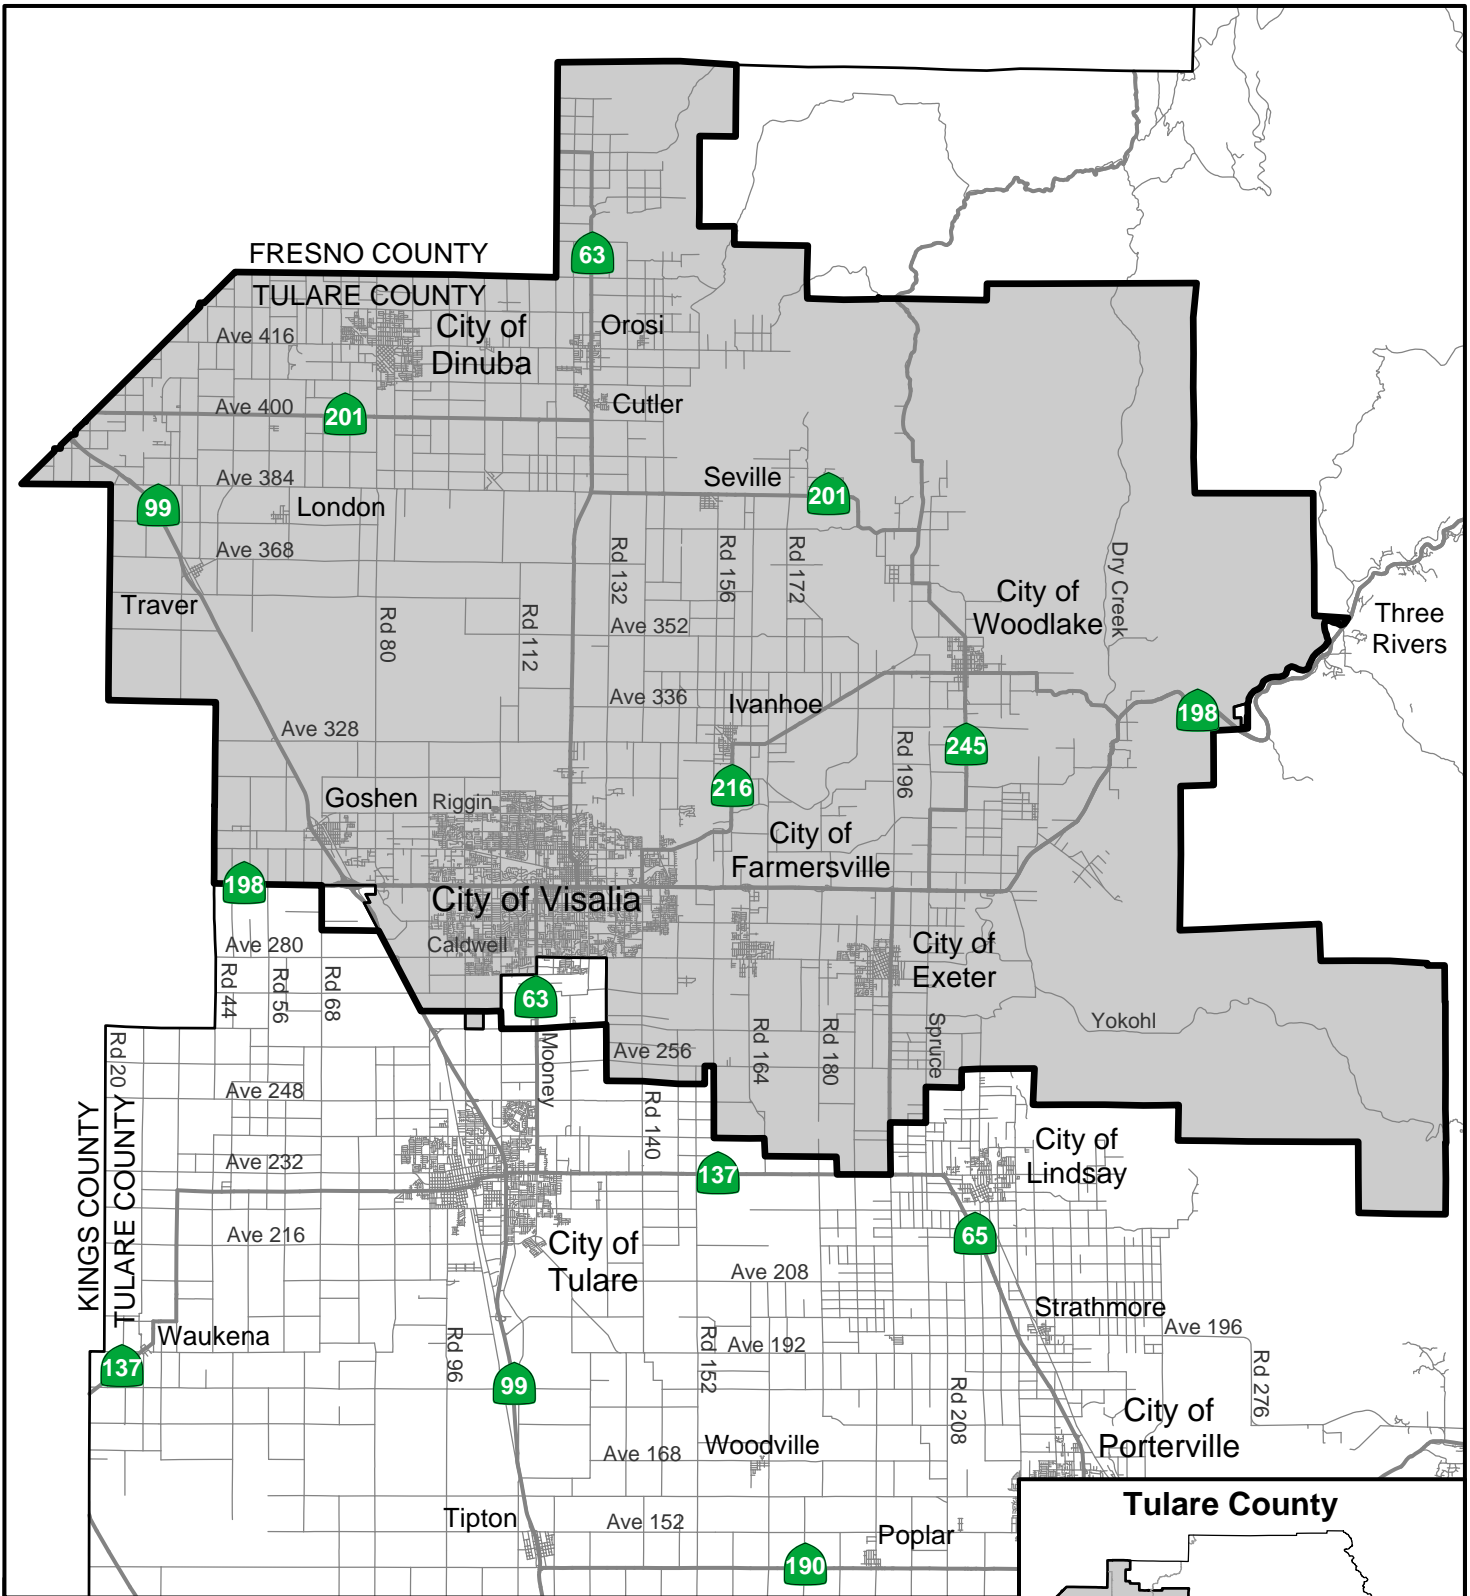

# Mosquito Abatement & Vector Control Districts

Principal County:  
Kings MAD - Kings  
Delano MAD - Kern

-  VCD
-  MAD
-  Cities
-  State Highways

See individual district maps for spheres of influence

# Delta Vector Control District

- Delta VCD
- Sphere of Influence
- State Highways
- Roads

# Kings Mosquito Abatement District

-  Kings MAD
-  Sphere of Influence
-  State Highways
-  Roads

# Tulare Mosquito Abatement District

-  Tulare MAD
-  Sphere of Influence
-  State Highways
-  Roads