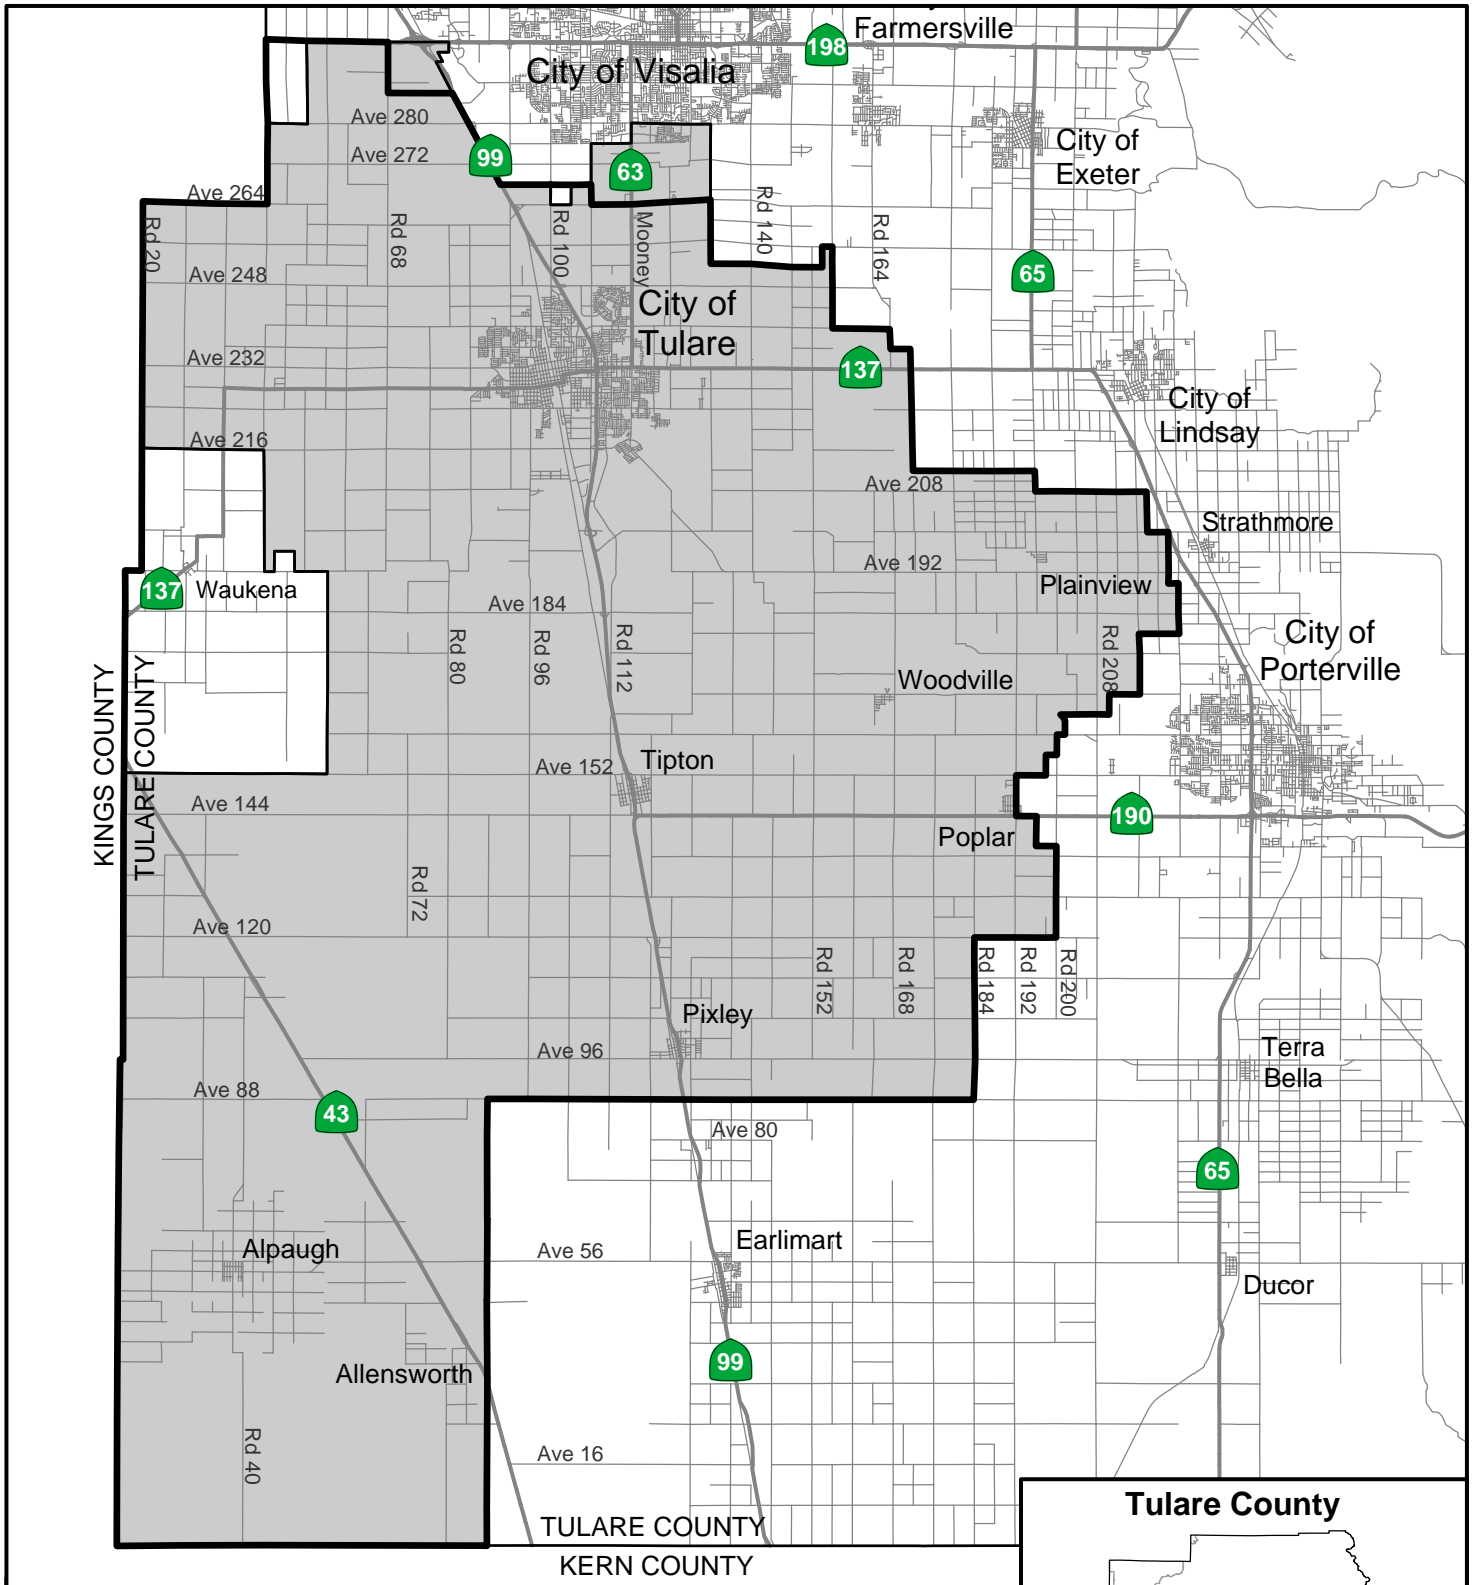

# Mosquito Abatement & Vector Control Districts

Principal County:  
Kings MAD - Kings  
Delano MAD - Kern

-  VCD
-  MAD
-  Cities
-  State Highways

See individual district maps for spheres of influence

# Delta Vector Control District

- Delta VCD
- Sphere of Influence
- State Highways
- Roads

# Kings Mosquito Abatement District

-  Kings MAD
-  Sphere of Influence
-  State Highways
-  Roads

# Tulare Mosquito Abatement District

-  Tulare MAD
-  Sphere of Influence
-  State Highways
-  Roads