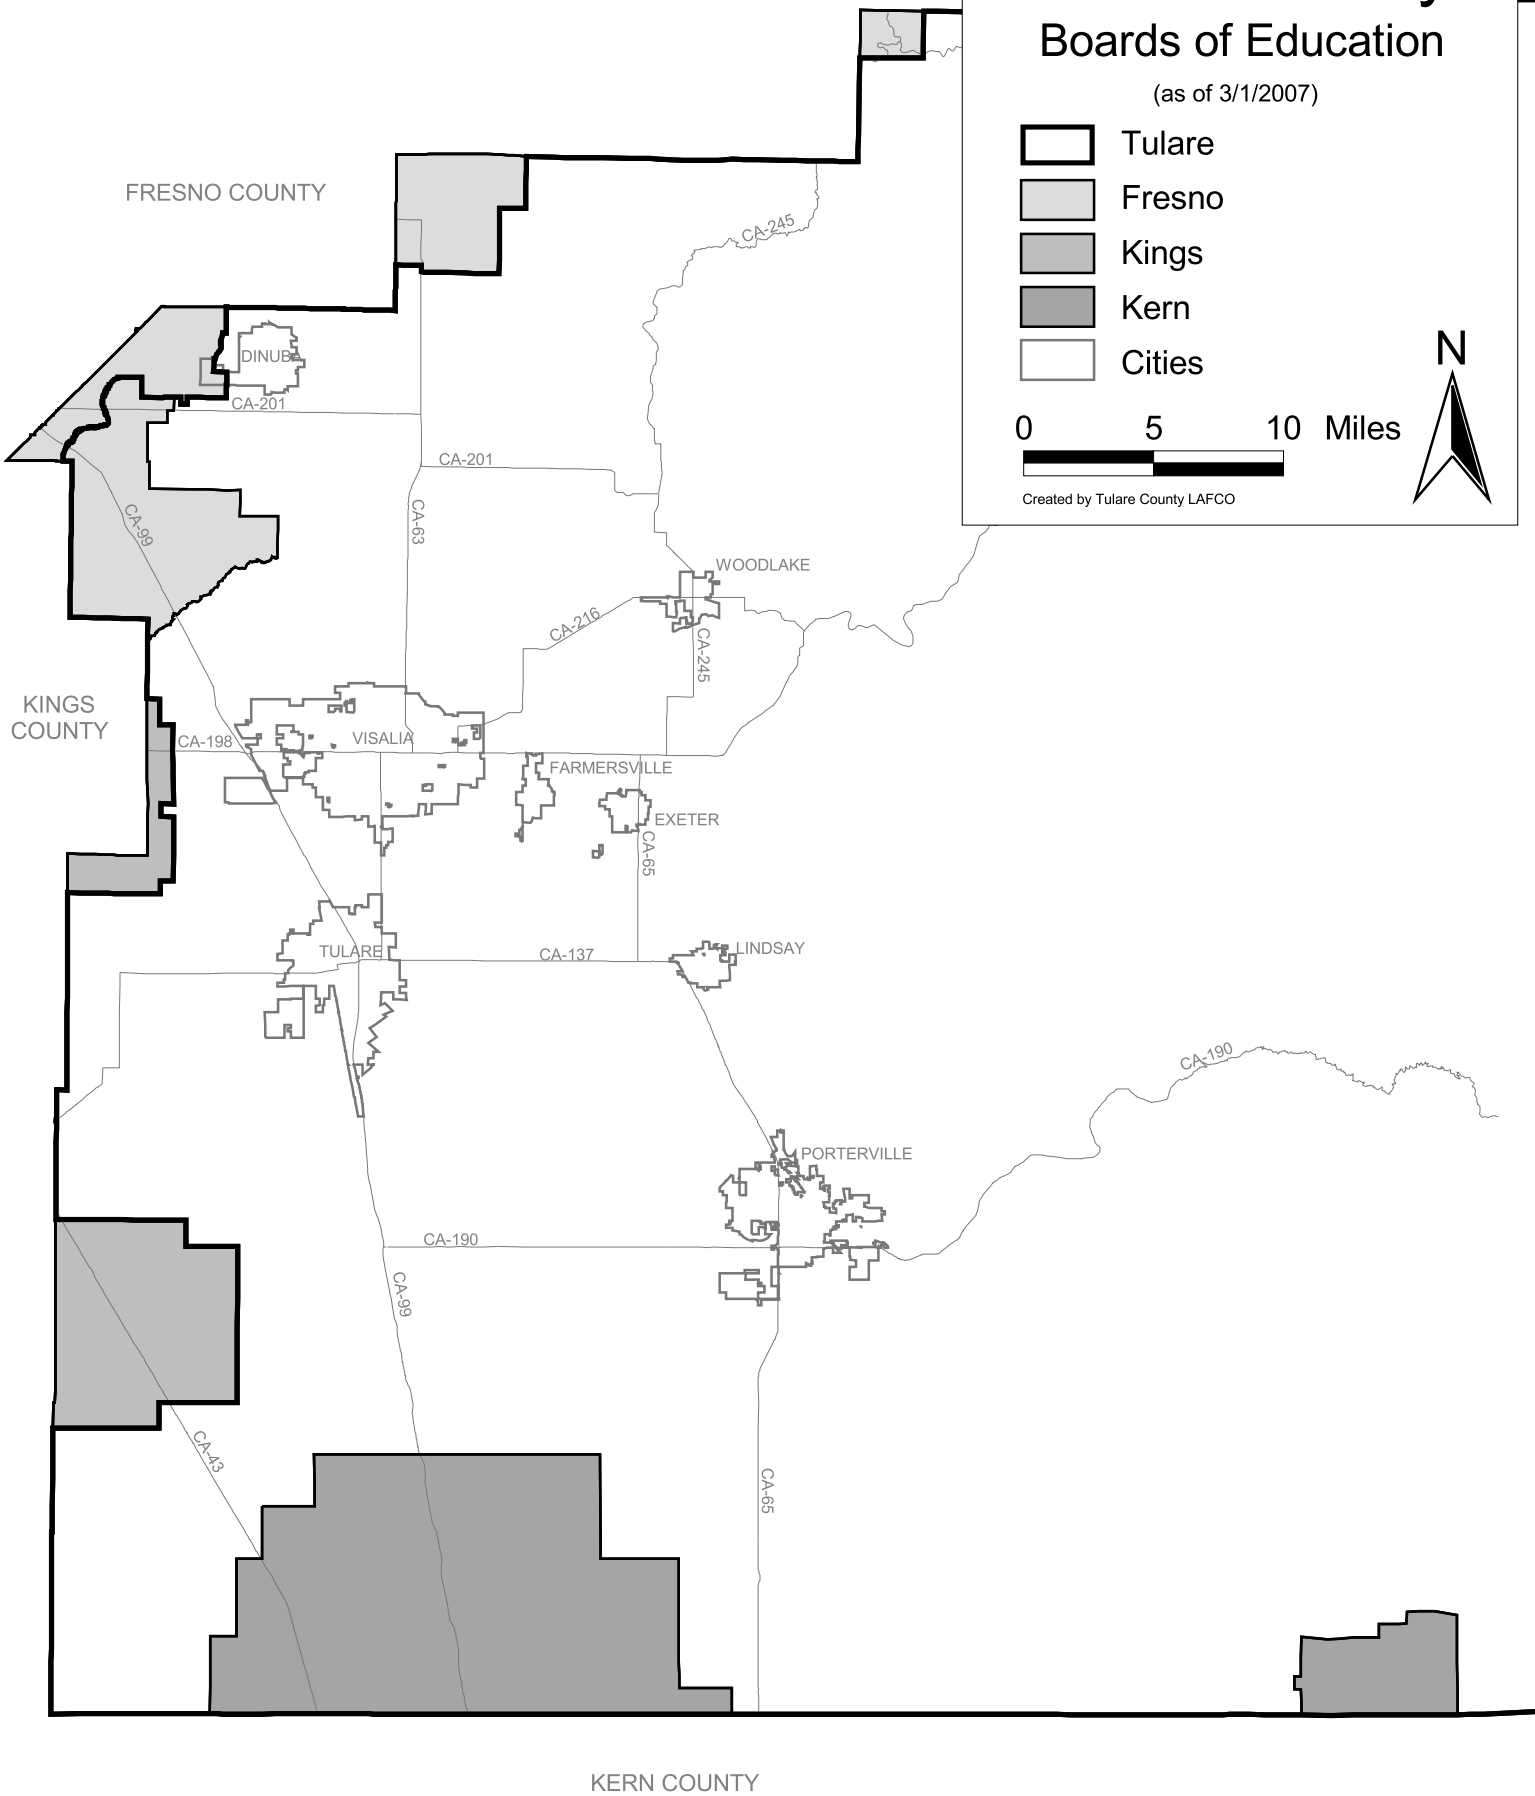

Note: Secondary & Unified School Districts are not subject to LAFCO (map included for reference only)

Tulare County Boards of Education

(as of 3/1/2007)

-  Tulare
-  Fresno
-  Kings
-  Kern
-  Cities

0 5 10 Miles

Created by Tulare County LAFCO

Note: Tulare County Board of Education overlaps with Kern and part of Fresno.

Tulare County Community College District Overview

(as of 3/1/2007)

 Districts

 Cities

0 5 10 Miles

Created by Tulare County LAFCO

Note: Community College Districts are not subject to LAFCO (map included for reference only)

Consolidated Central Valley Table Grape Pest & Disease Control District

(as of 1/1/2006)

District
 Cities

0 5 10 Miles

Note: Table Grape Pest Control Districts are not subject to LAFCO (map included for reference only)

Created by Tulare County LAFCO

California

Air Pollution Control Districts

(as of 3/1/2007)