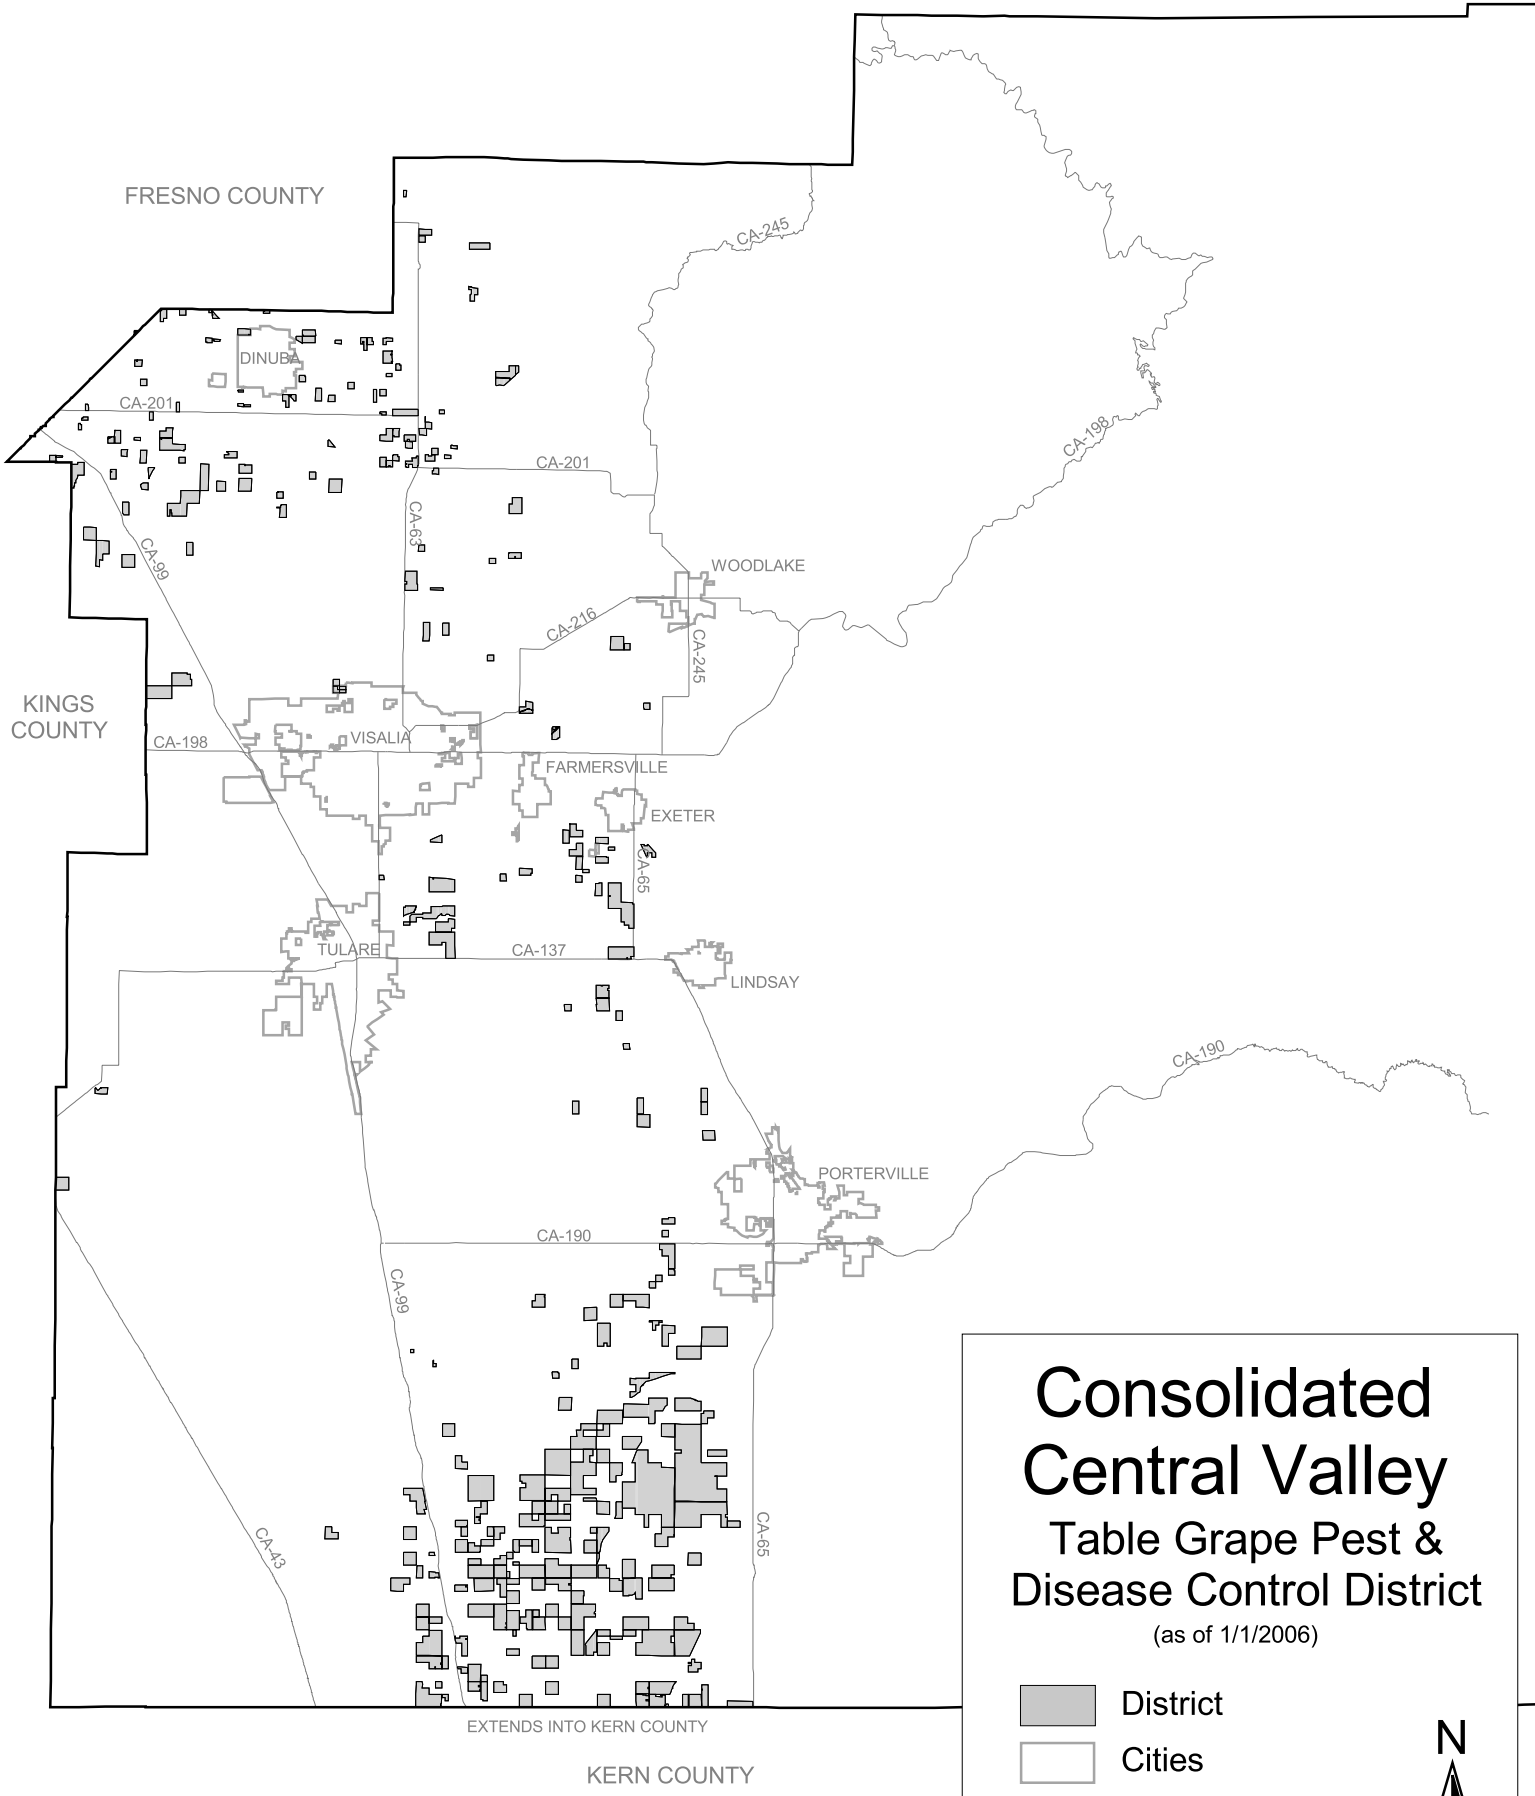

Note: Secondary & Unified School Districts are not subject to LAFCO (map included for reference only)

Tulare County Boards of Education

(as of 3/1/2007)

-  Tulare
-  Fresno
-  Kings
-  Kern
-  Cities

0 5 10 Miles

Created by Tulare County LAFCO

Note: Tulare County Board of Education overlaps with Kern and part of Fresno.

Tulare County Community College District Overview

(as of 3/1/2007)

 Districts

 Cities

0 5 10 Miles

Created by Tulare County LAFCO

Note: Community College Districts are not subject to LAFCO (map included for reference only)

Consolidated Central Valley Table Grape Pest & Disease Control District

(as of 1/1/2006)

District
 Cities

0 5 10 Miles

Note: Table Grape Pest Control Districts are not subject to LAFCO (map included for reference only)

Created by Tulare County LAFCO

California

Air Pollution Control Districts

(as of 3/1/2007)