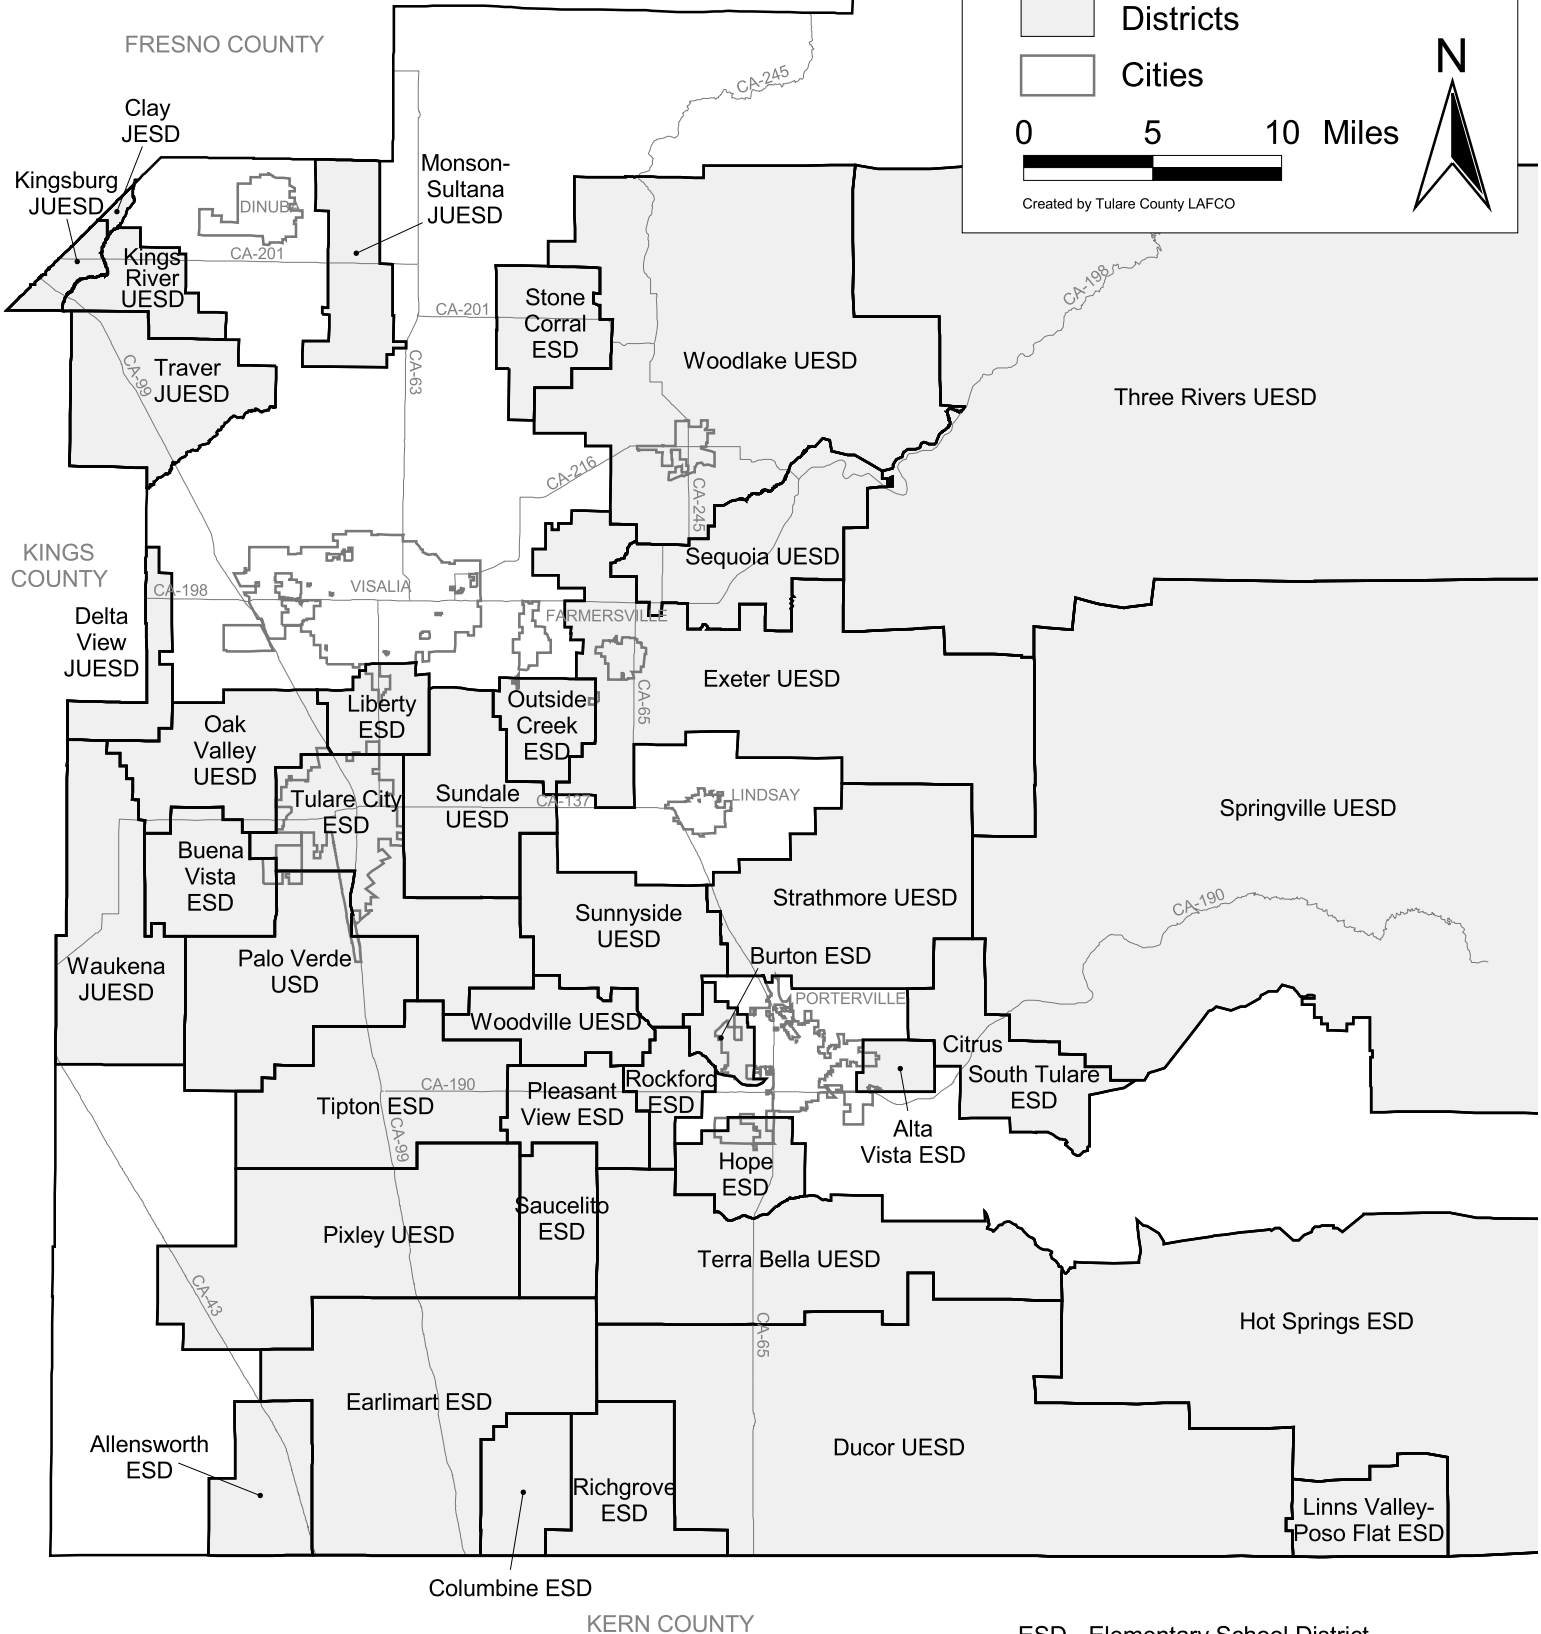

Tulare County Primary School District Overview

(as of 3/1/2007)

█ Districts

▭ Cities

0 5 10 Miles

Created by Tulare County LAFCO

Note: Primary School Districts are not subject to LAFCO (map included for reference only)
Blank areas are part of Unified School Districts which are shown on another map

ESD - Elementary School District
UESD - Union Elementary School District
JESD - Joint Elementary School District
JUESD - Joint Union Elementary School District

Tulare County Secondary & Unified School District Overview

Created by Tulare County LAFCO

Note: Tulare County Board of Education overlaps with Kern and part of Fresno.

Tulare County Community College District Overview

(as of 3/1/2007)

 Districts

 Cities

0 5 10 Miles

District
 Cities

0 5 10 Miles

Note: Table Grape Pest Control Districts are not subject to LAFCO (map included for reference only)

Created by Tulare County LAFCO

California

Air Pollution Control Districts

(as of 3/1/2007)