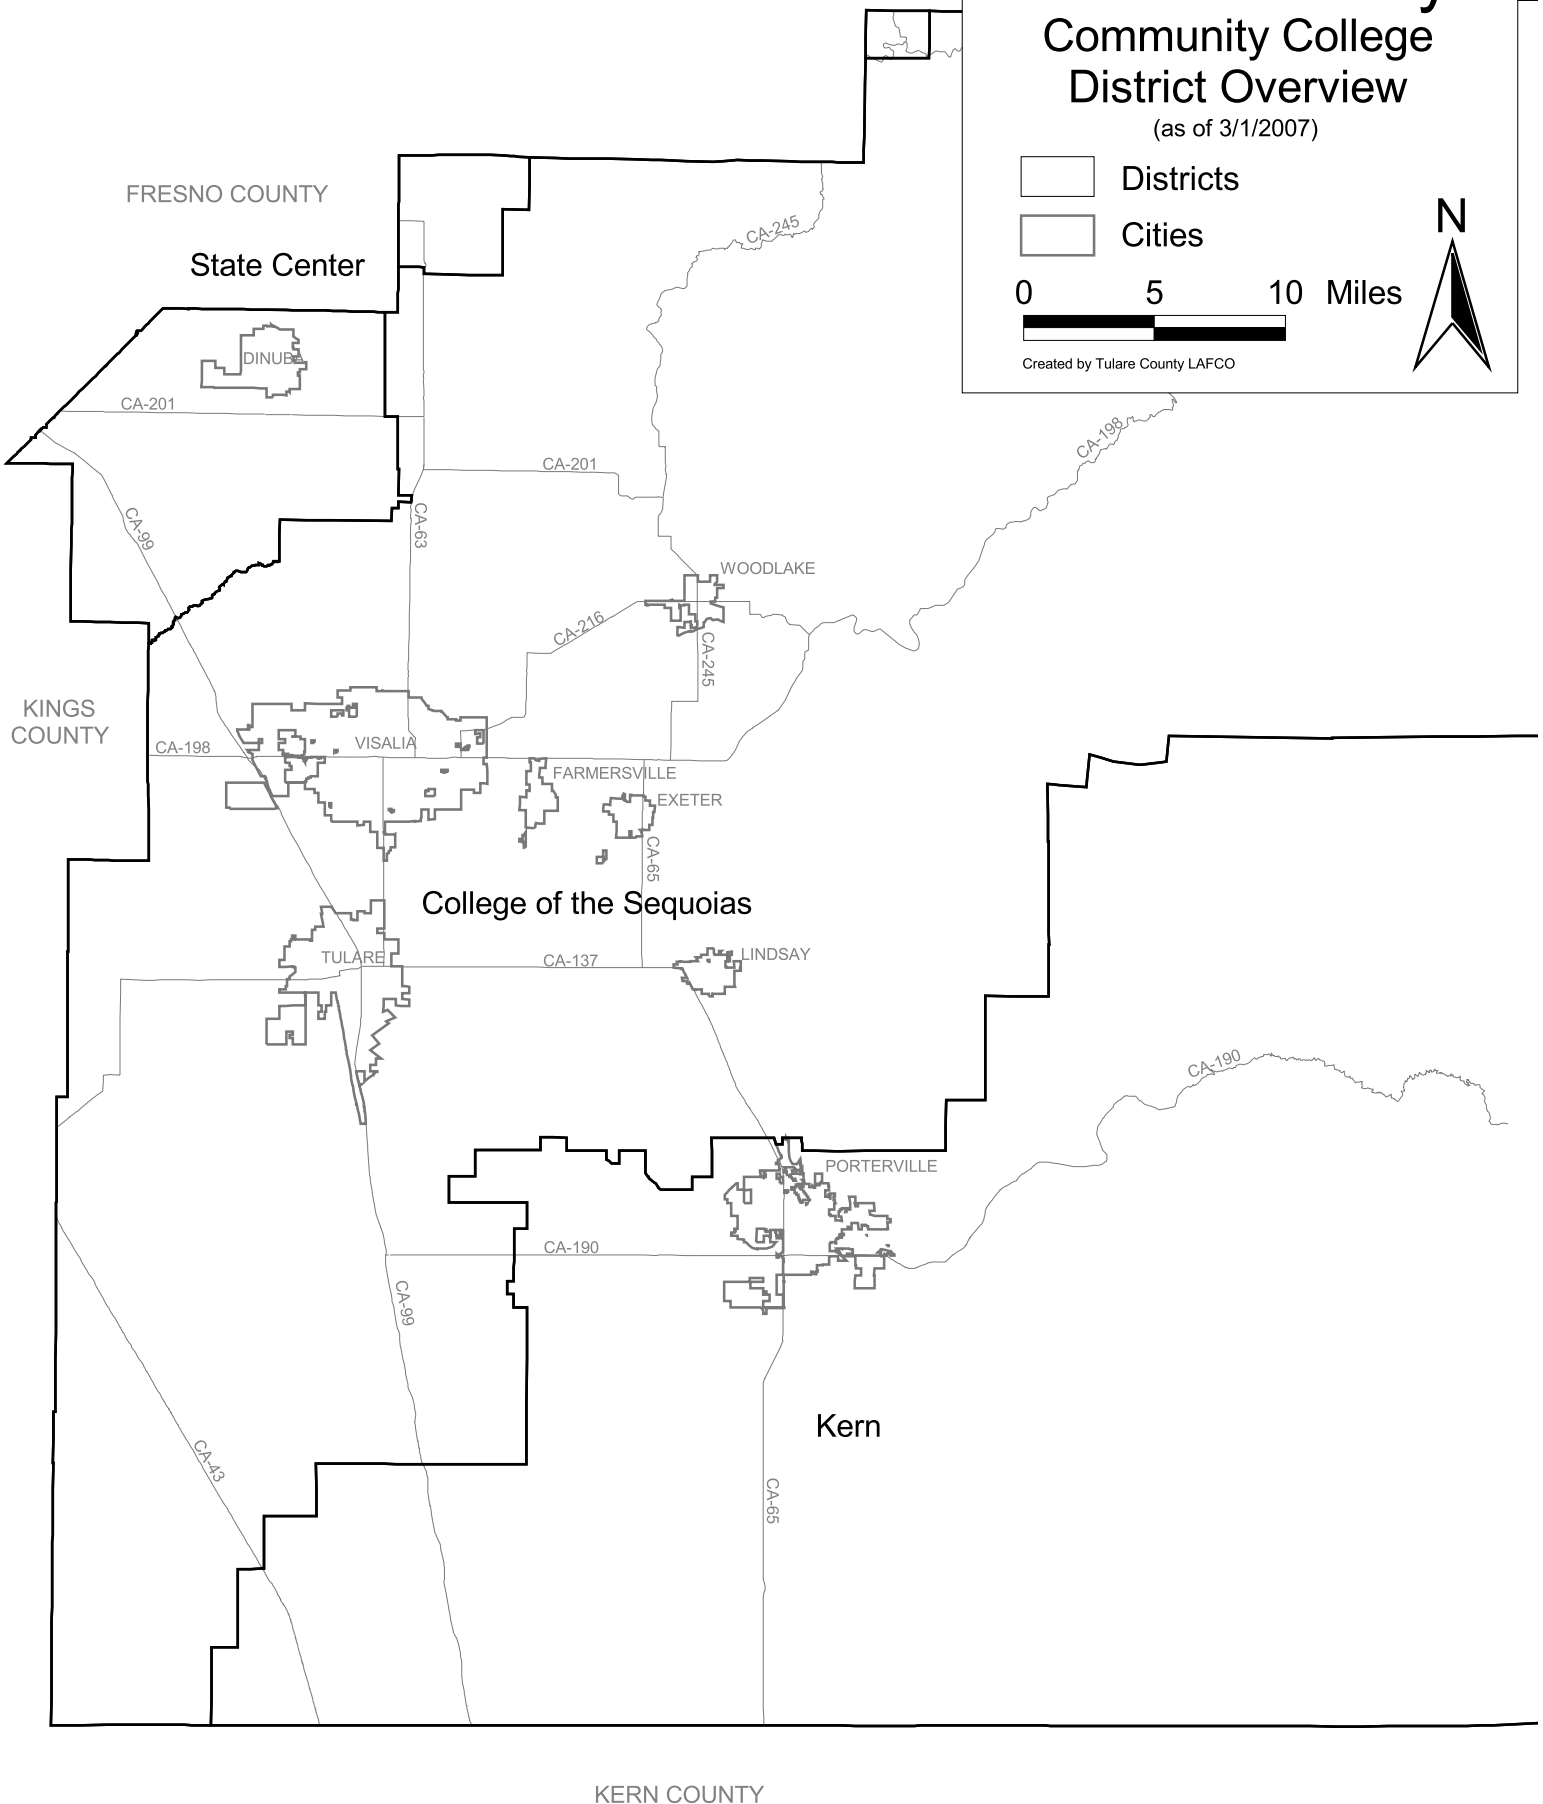

Note: Secondary & Unified School Districts are not subject to LAFCO (map included for reference only)

Tulare County Boards of Education

(as of 3/1/2007)

-  Tulare
-  Fresno
-  Kings
-  Kern
-  Cities

0 5 10 Miles

Created by Tulare County LAFCO

Note: Tulare County Board of Education overlaps with Kern and part of Fresno.

Tulare County Community College District Overview

(as of 3/1/2007)

 Districts

 Cities

0 5 10 Miles

Created by Tulare County LAFCO

Note: Community College Districts are not subject to LAFCO (map included for reference only)

Consolidated Central Valley Table Grape Pest & Disease Control District

(as of 1/1/2006)

District
 Cities

0 5 10 Miles

Note: Table Grape Pest Control Districts are not subject to LAFCO (map included for reference only)

Created by Tulare County LAFCO

California

Air Pollution Control Districts

(as of 3/1/2007)