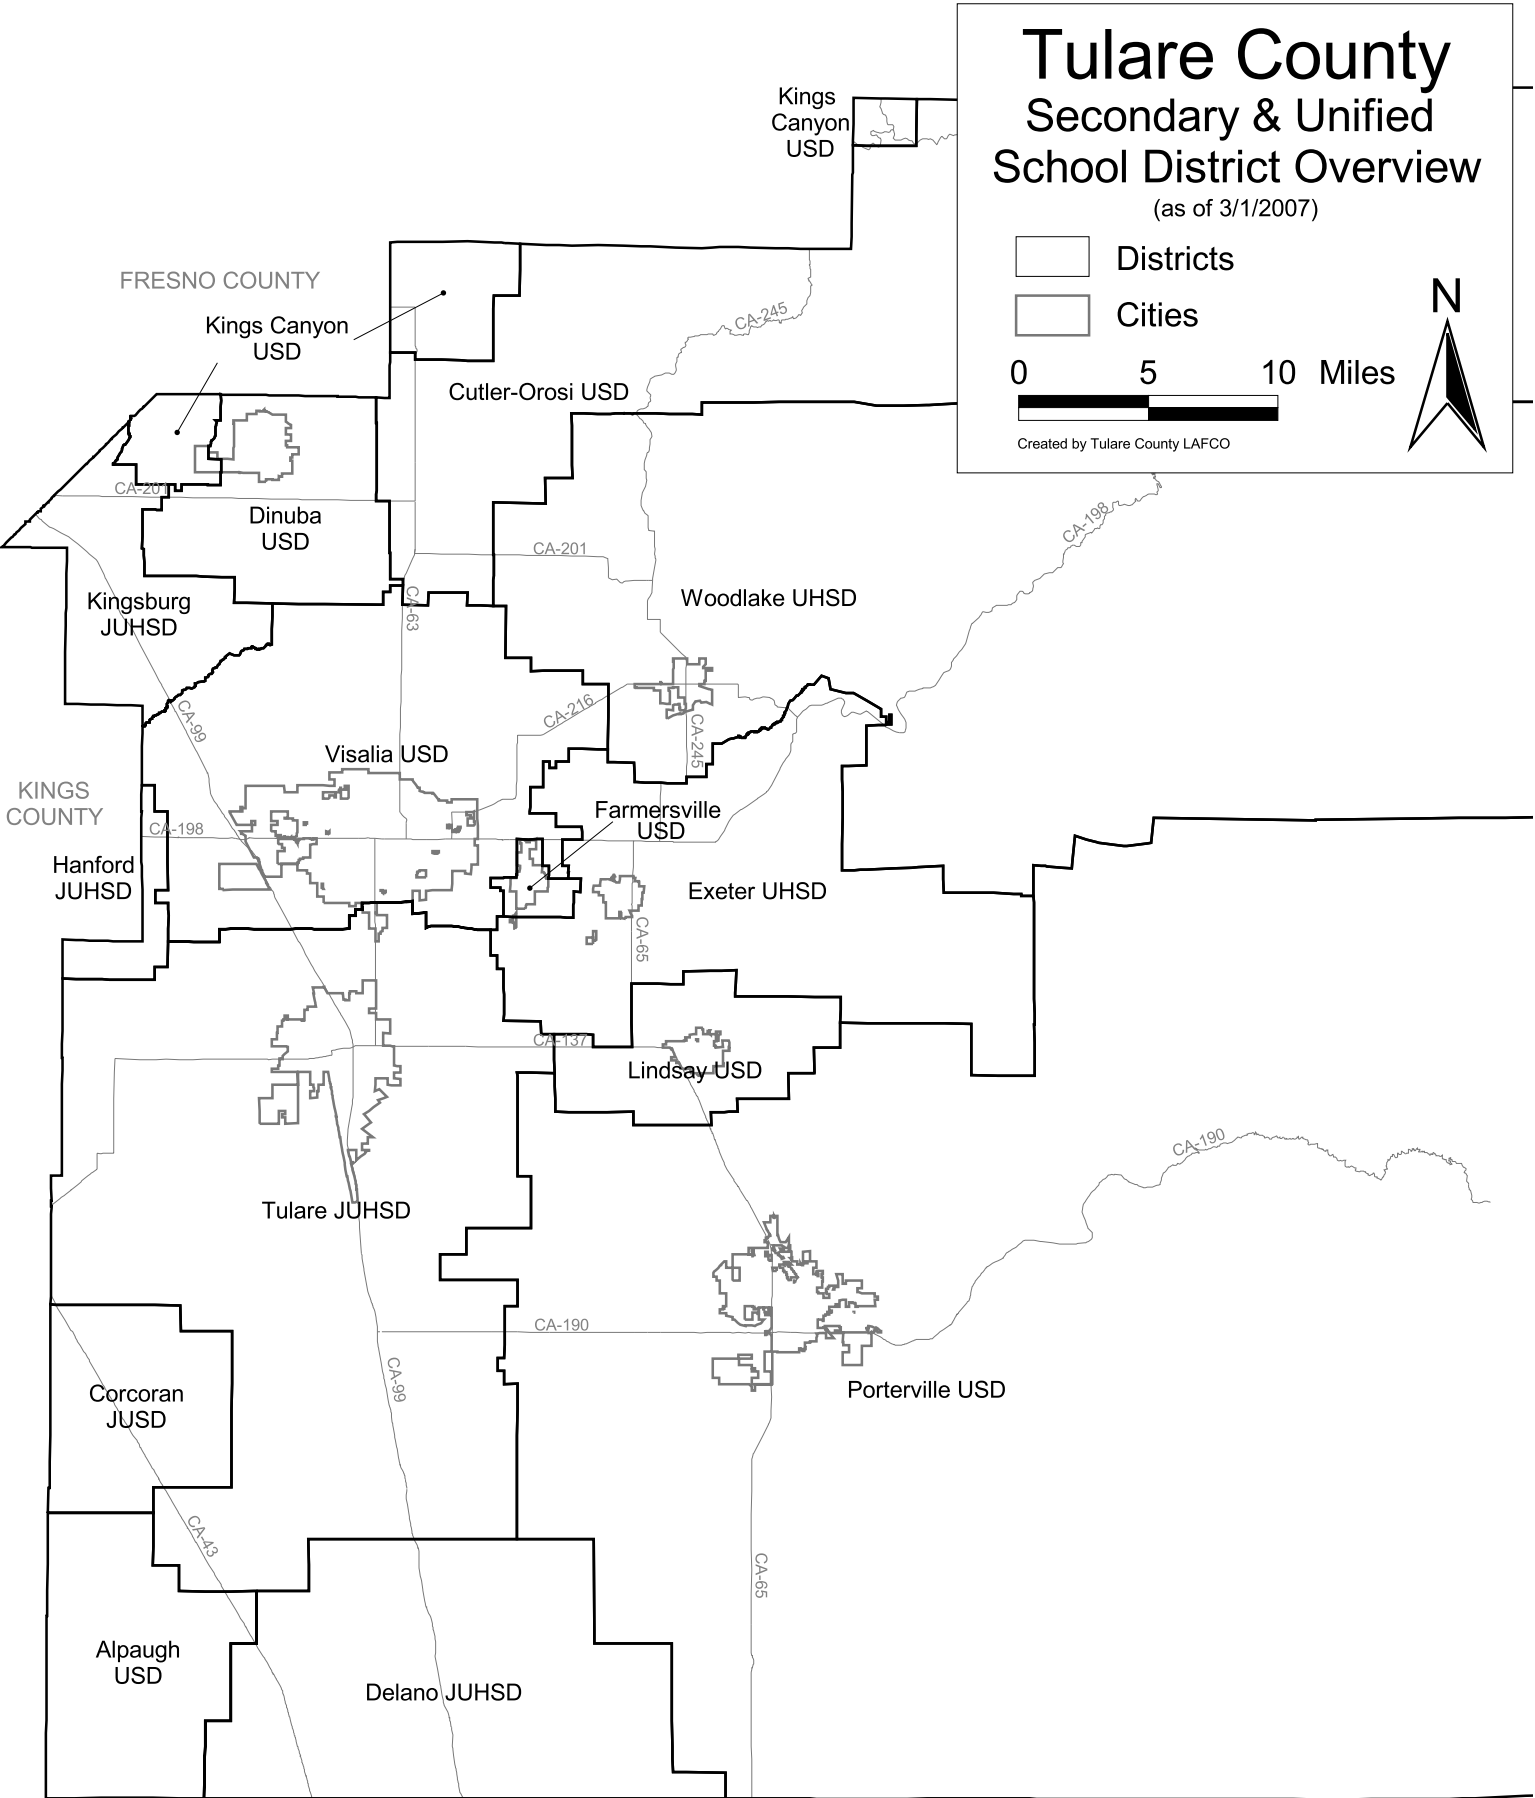

Tulare County Secondary & Unified School District Overview

(as of 3/1/2007)

- Districts
- Cities

0 5 10 Miles

Created by Tulare County LAFCO

KERN COUNTY

UHSD - Union High School District
JUHSD - Joint Union High School District
USD - Unified School District
JUSD - Joint Unified School District

Note: Secondary & Unified School Districts are not subject to LAFCO (map included for reference only)