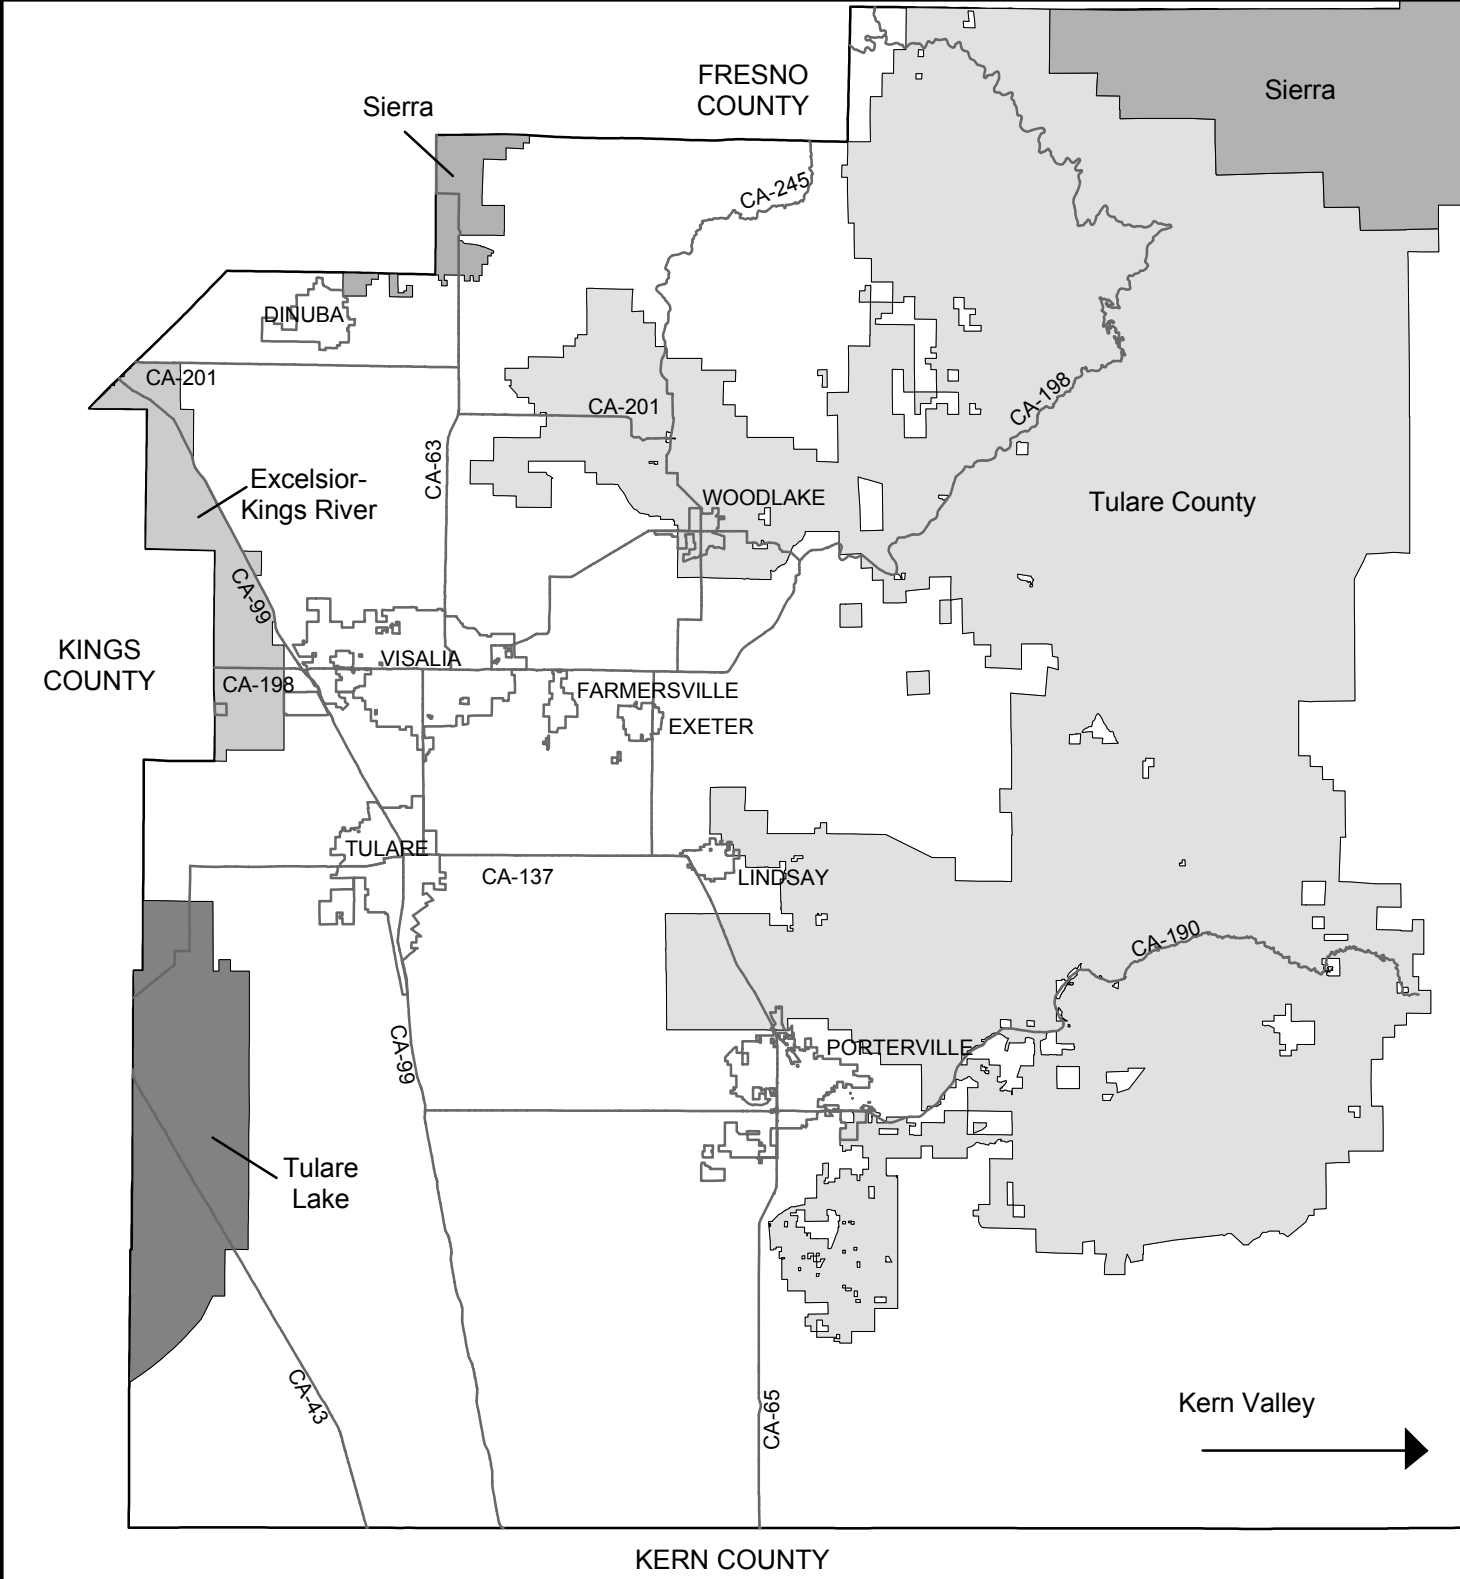

Tulare County Resource Conservation District Overview

Boundaries as of 6/30/12

-  Resource Conservation Districts (5)
-  Cities

Principal Counties:
 Fresno: Sierra RCD
 Kern: Kern Valley RCD
 Kings: Excelsior RCD, Tulare Lake RCD