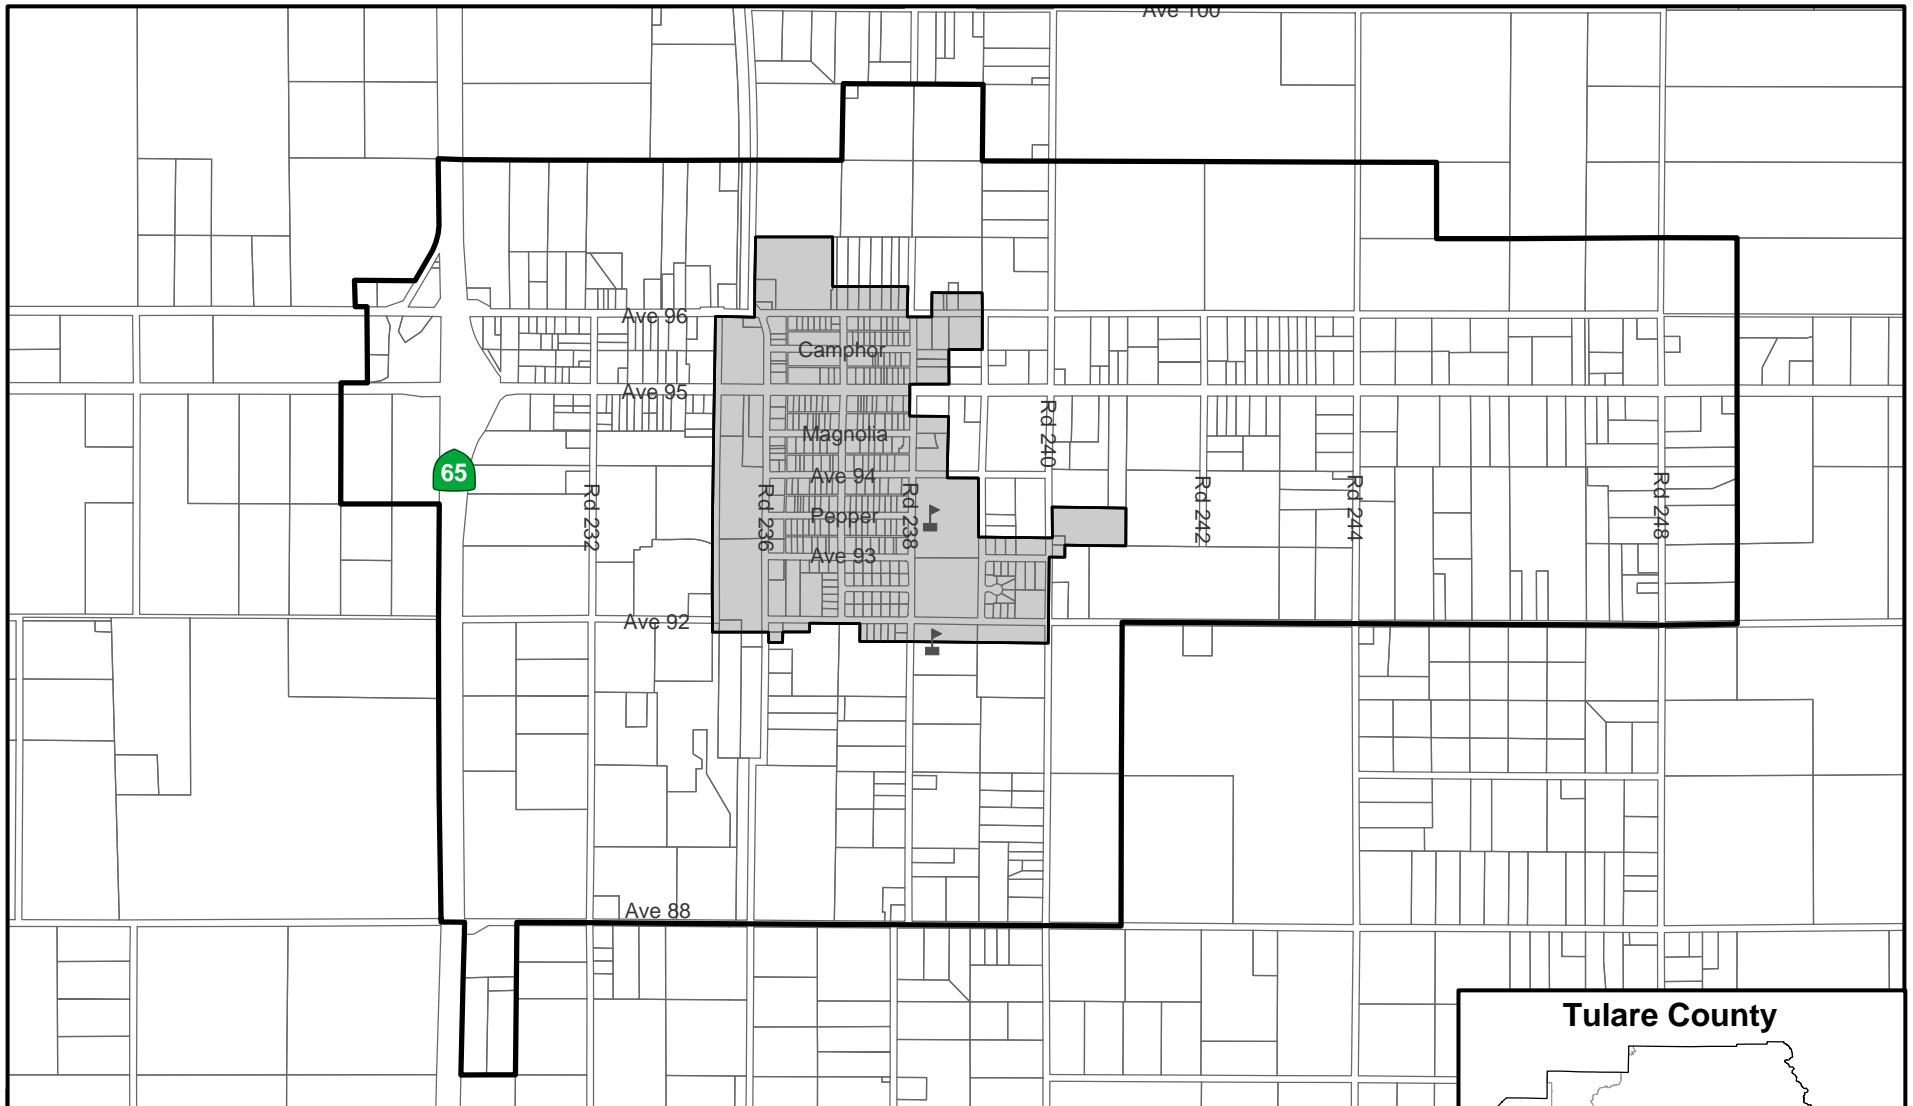

# Terra Bella Sewer Maintenance District

-  Terra Bella SMD
-  Sphere of Influence
-  Parcels

## Tulare County

Created by Tulare County LAFCO