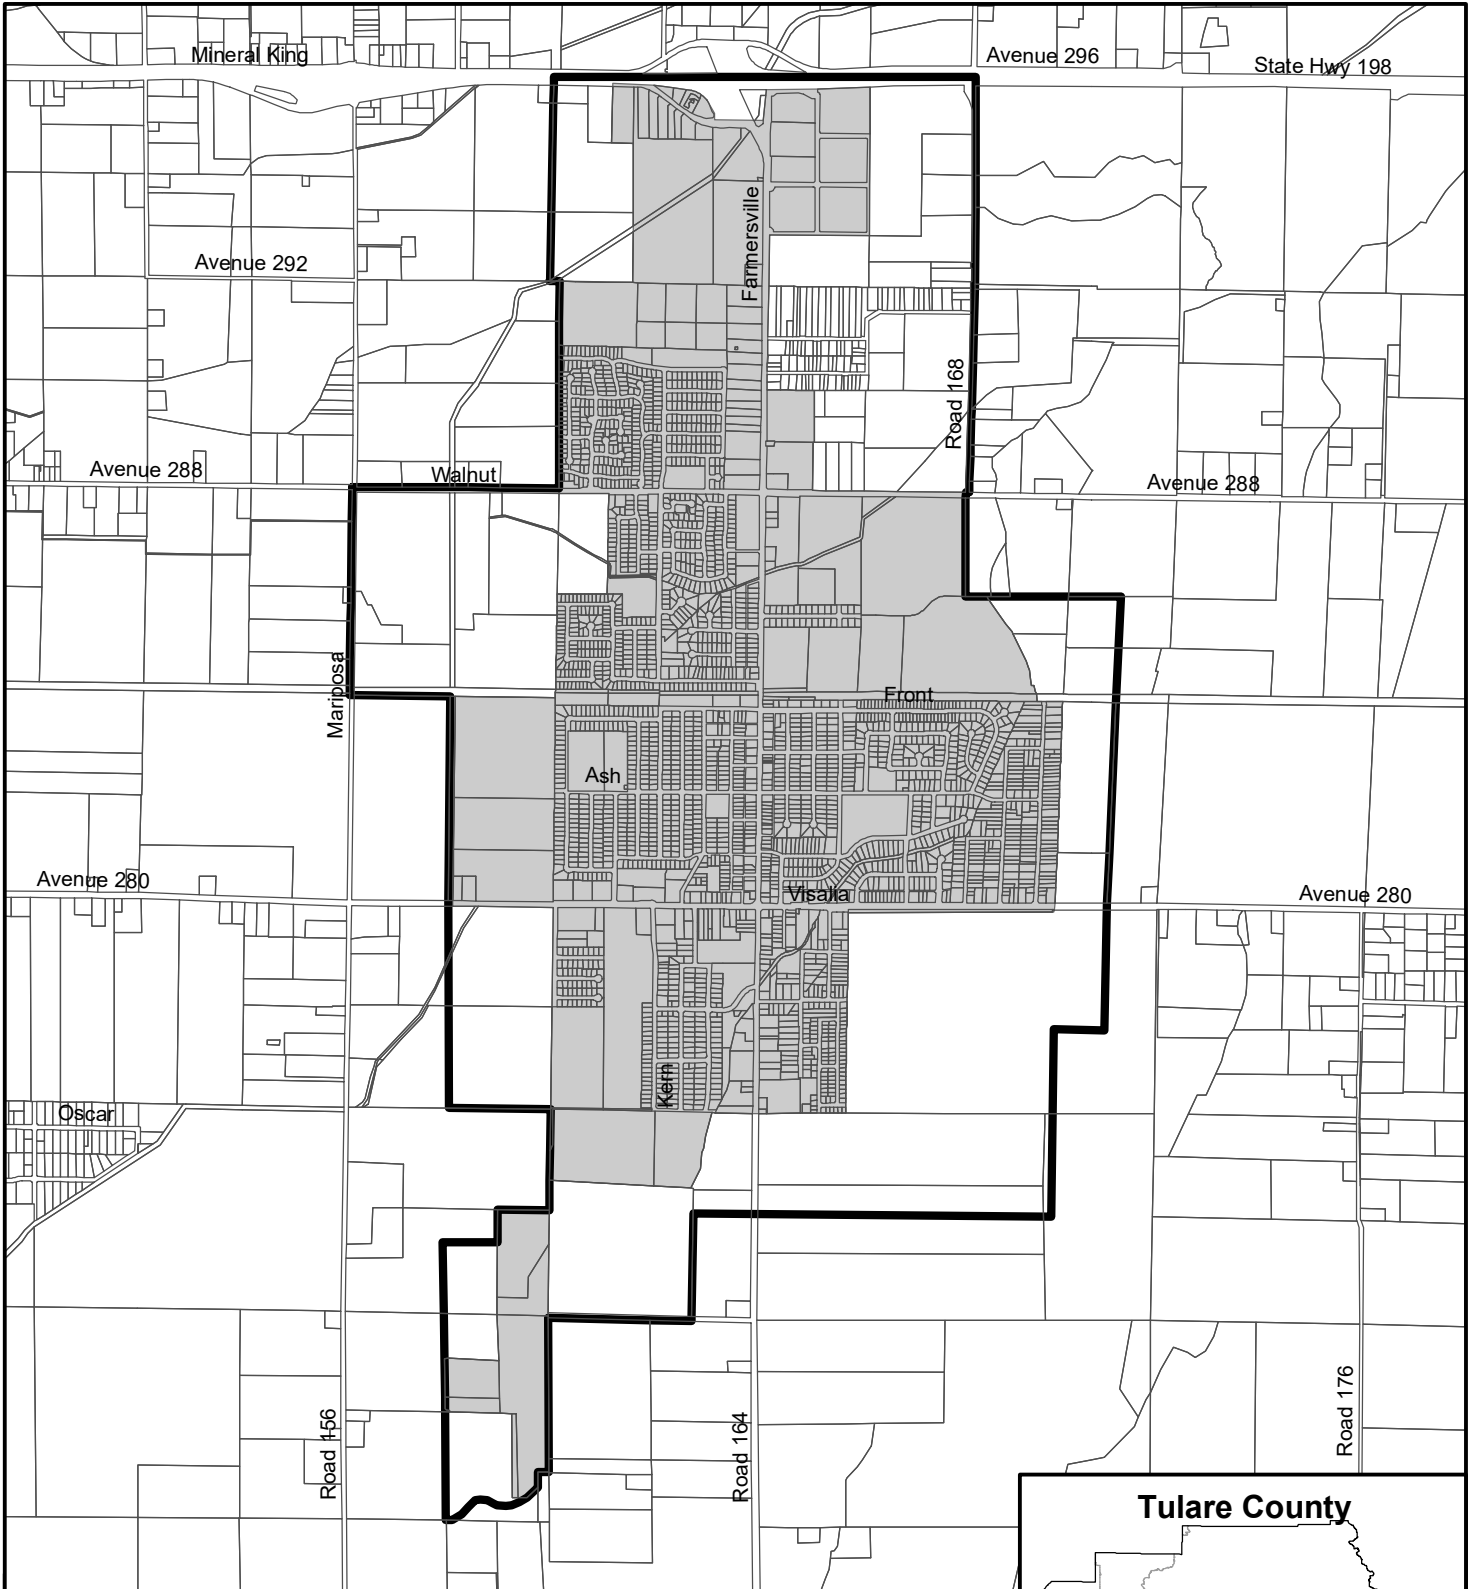

# City of Farmersville

 Parcels  
Sphere of Influence  
City of Farmersville

  
0 1,000 2,000 3,000 Feet  
Boundaries as of 4/15/21

**Tulare County**

Created by Tulare County LAFCO