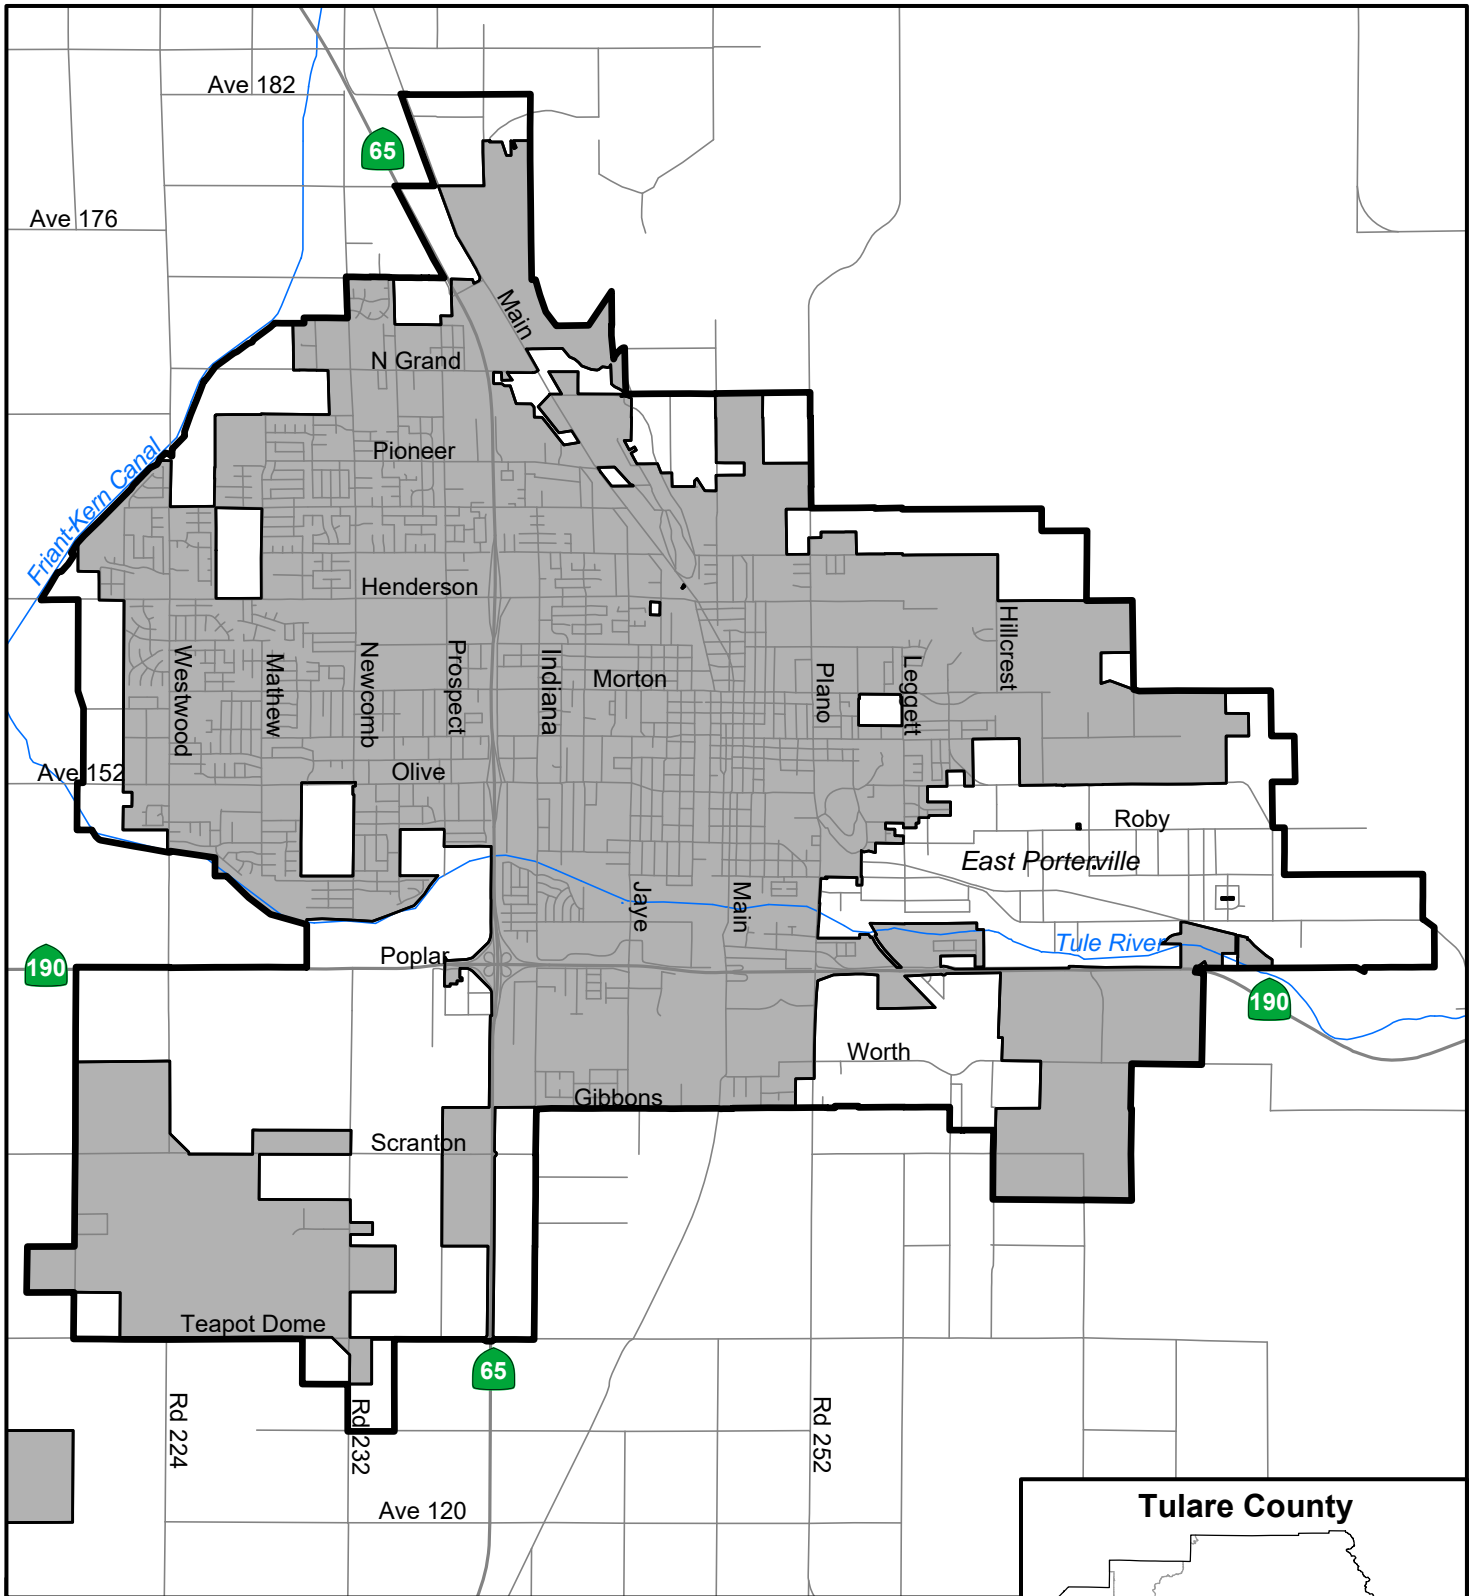

City of Porterville

-  City of Porterville
-  Sphere of Influence

Boundaries as of 9/23/20

Created by Tulare County LAFCO