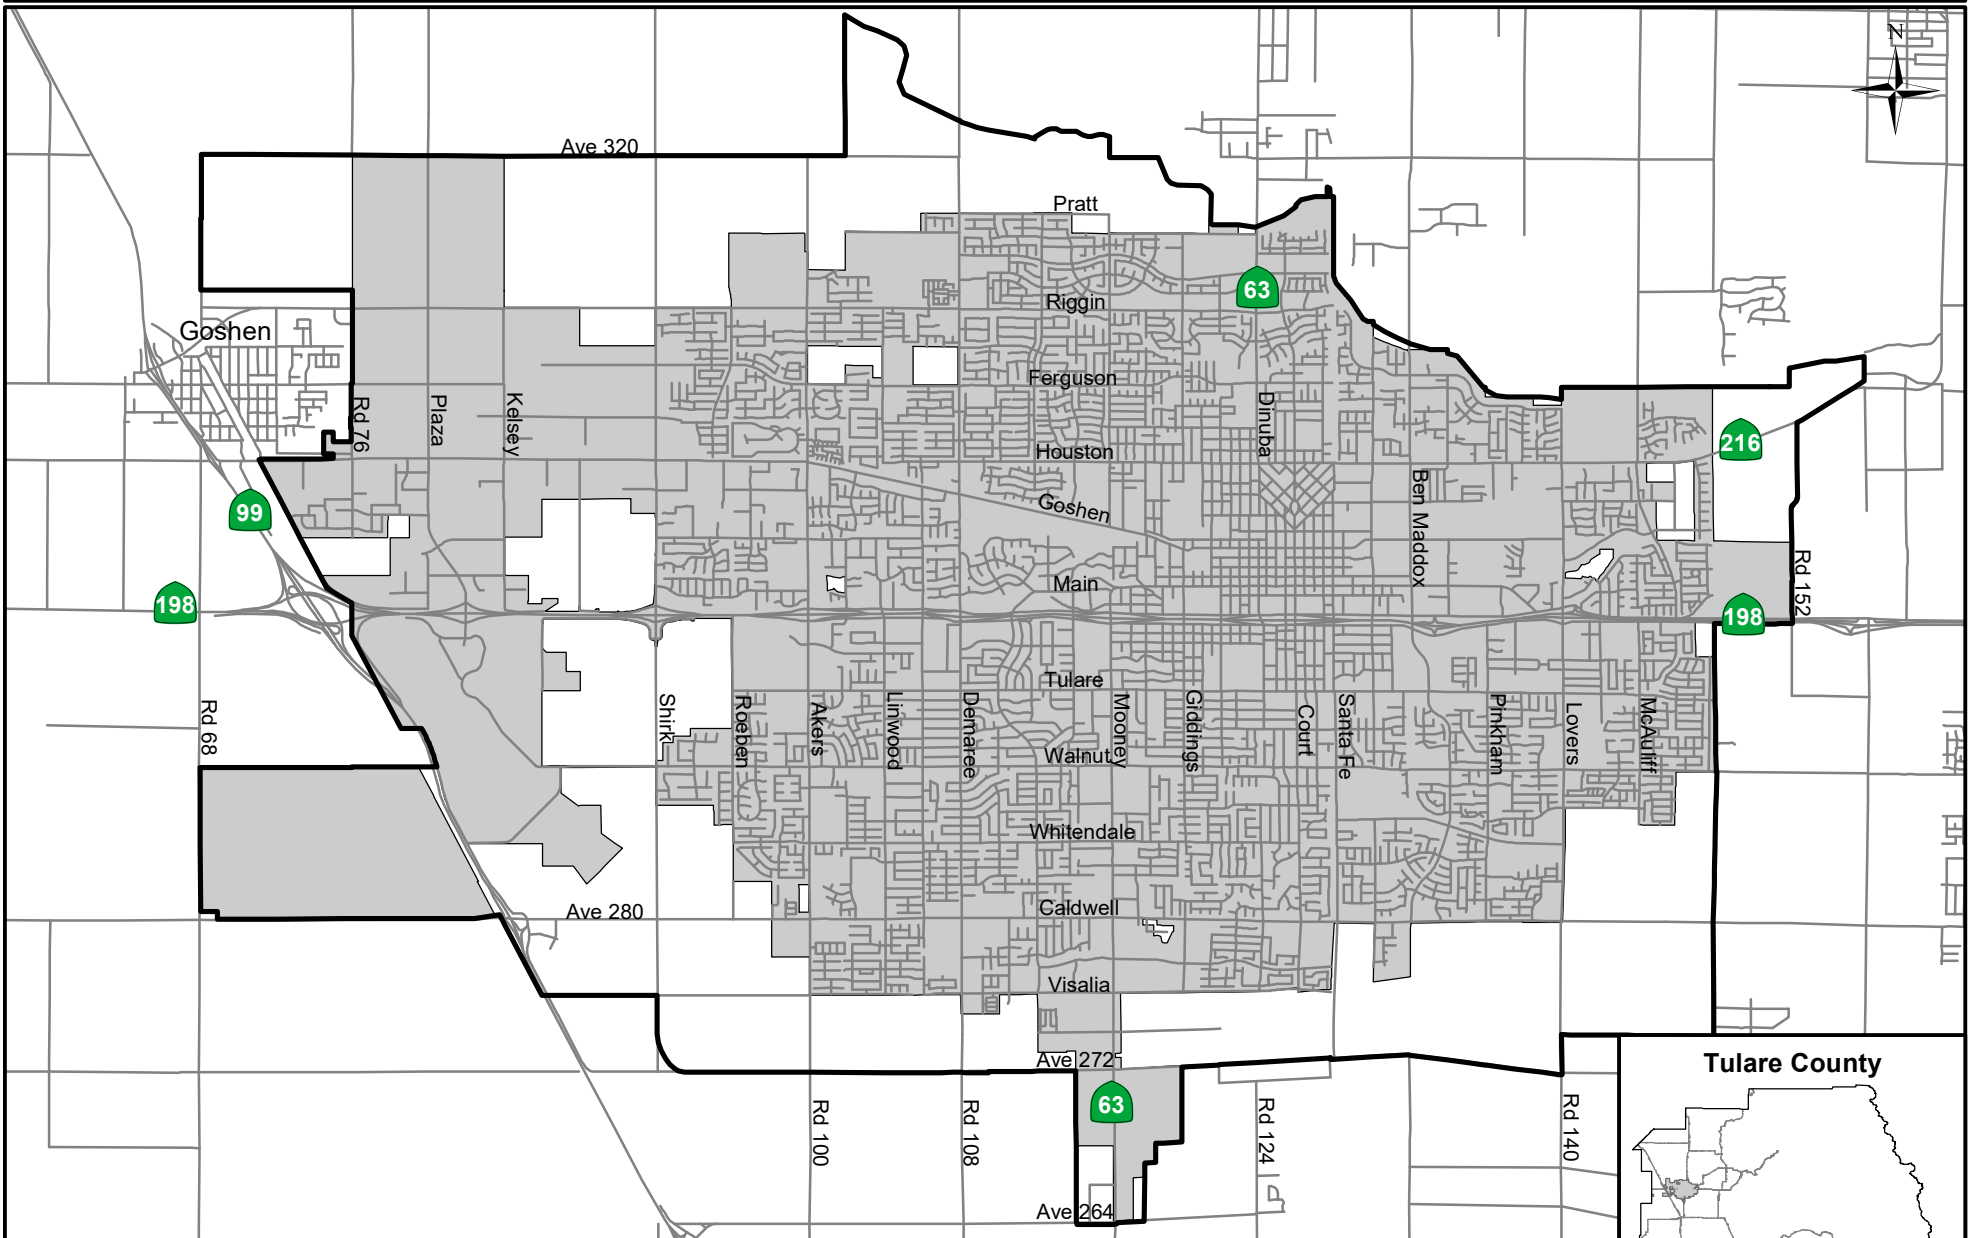

City of Visalia

— Streets Sphere of Influence City of Visalia

Tulare County LAFCO - 4/15/21