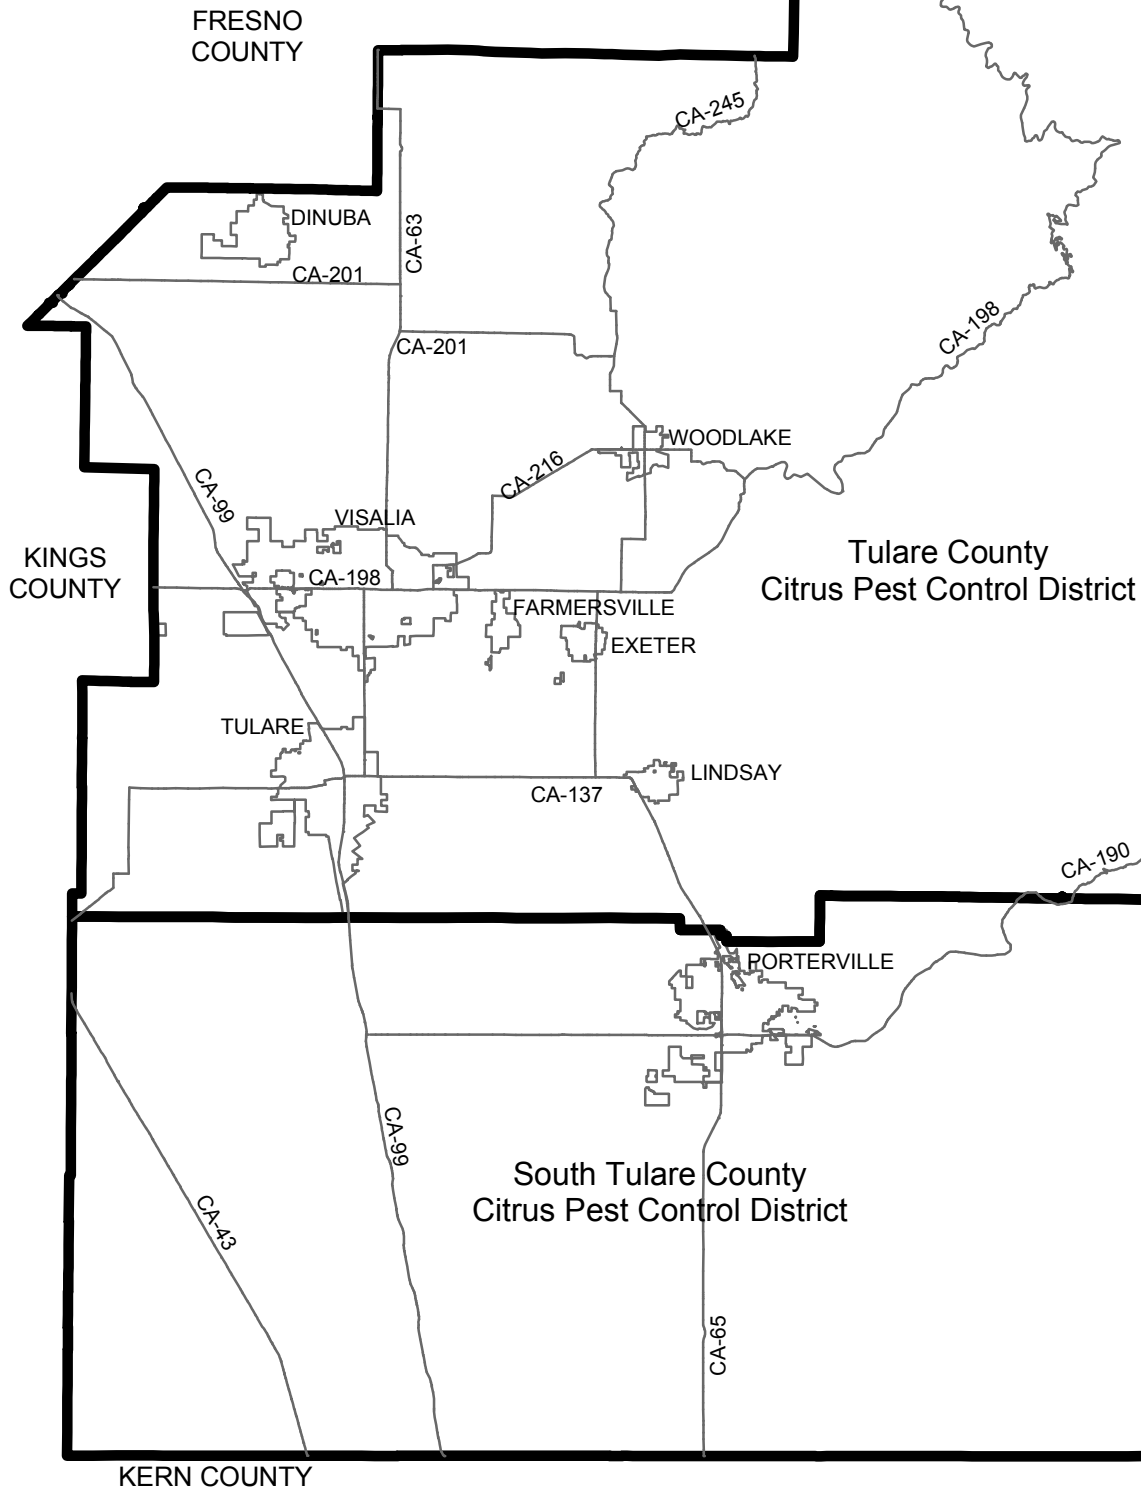

# Tulare County Citrus Pest Control Districts

Boundaries as of 6/30/12

-  District & Sphere of Influence
-  Cities