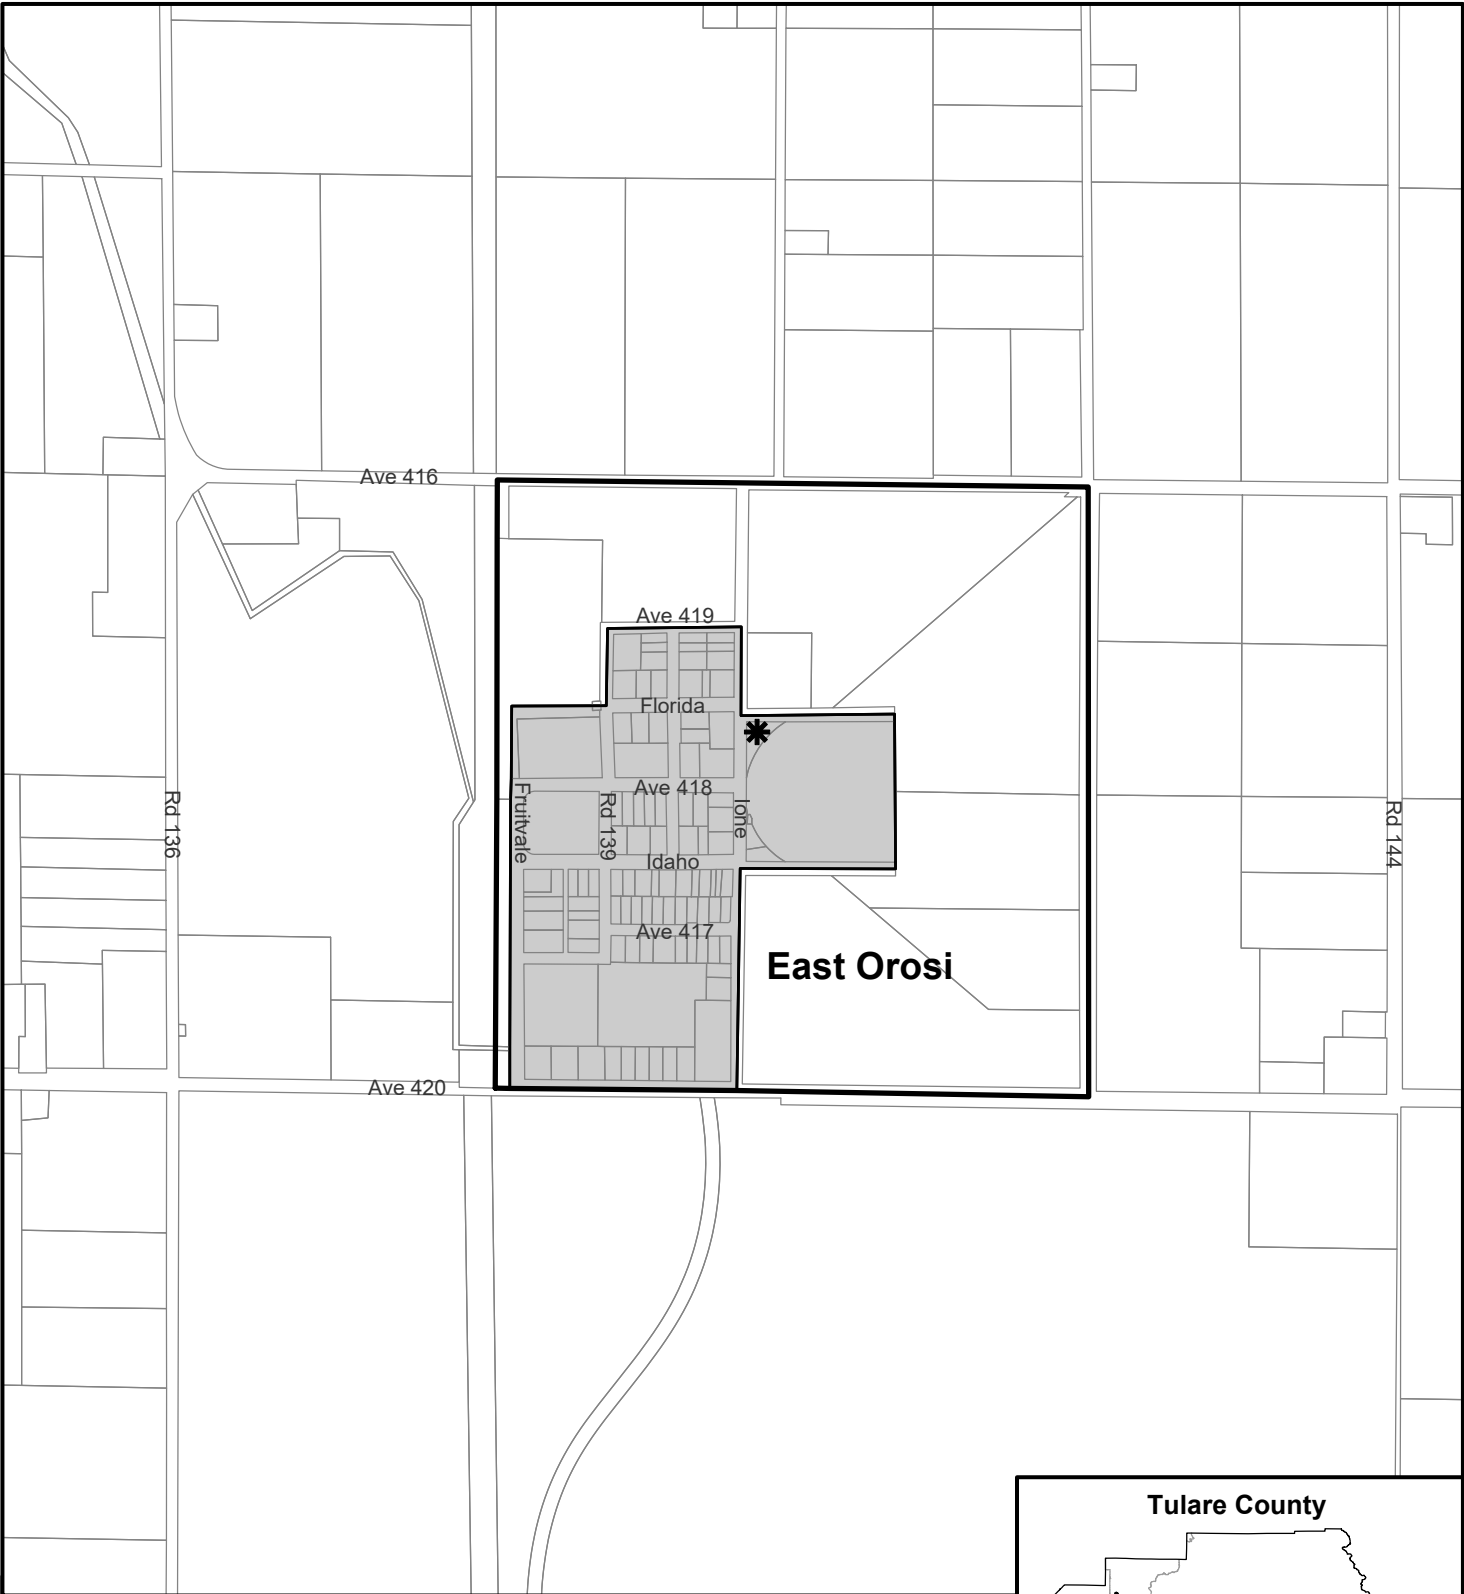

Tulare County

Alpine Village-Sequoia Crest CSD

Sphere of Influence

Parcels

Ducor Community Services District

Water system operated by Utility Management Services

-  Ducor CSD
-  Sphere of Influence
-  Parcels

East Orosi Community Services District

-  East Orosi CSD
-  Sphere of Influence
-  Parcels
-  District Office

Goshen Community Services District

-  Goshen CSD
-  Sphere of Influence
-  Parcels
-  District Office