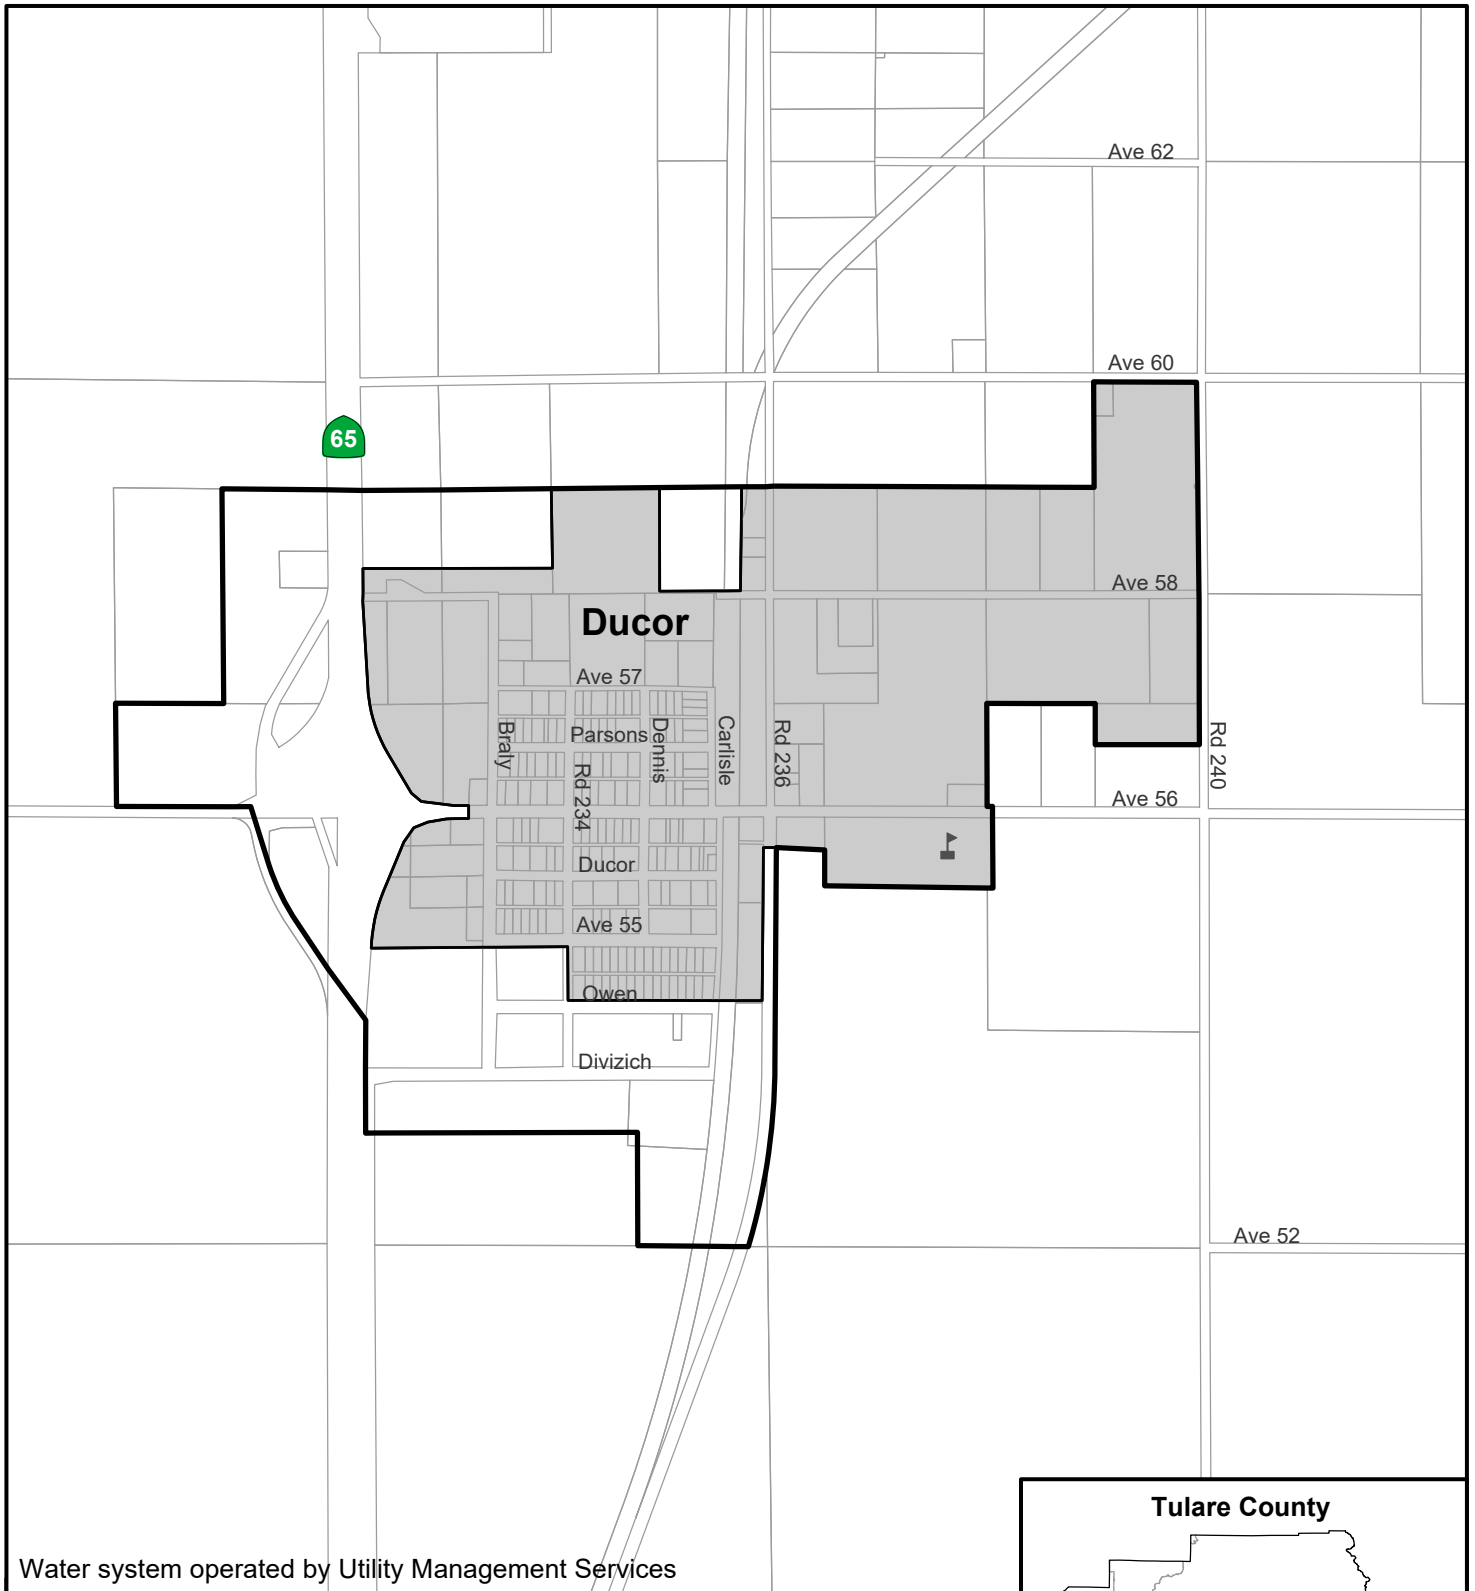

Tulare County

Alpine Village-Sequoia Crest CSD

Sphere of Influence

Parcels

Ducor Community Services District

Water system operated by Utility Management Services

-  Ducor CSD
-  Sphere of Influence
-  Parcels

East Orosi Community Services District

-  East Orosi CSD
-  Sphere of Influence
-  Parcels
-  District Office

Goshen Community Services District

-  Goshen CSD
-  Sphere of Influence
-  Parcels
-  District Office