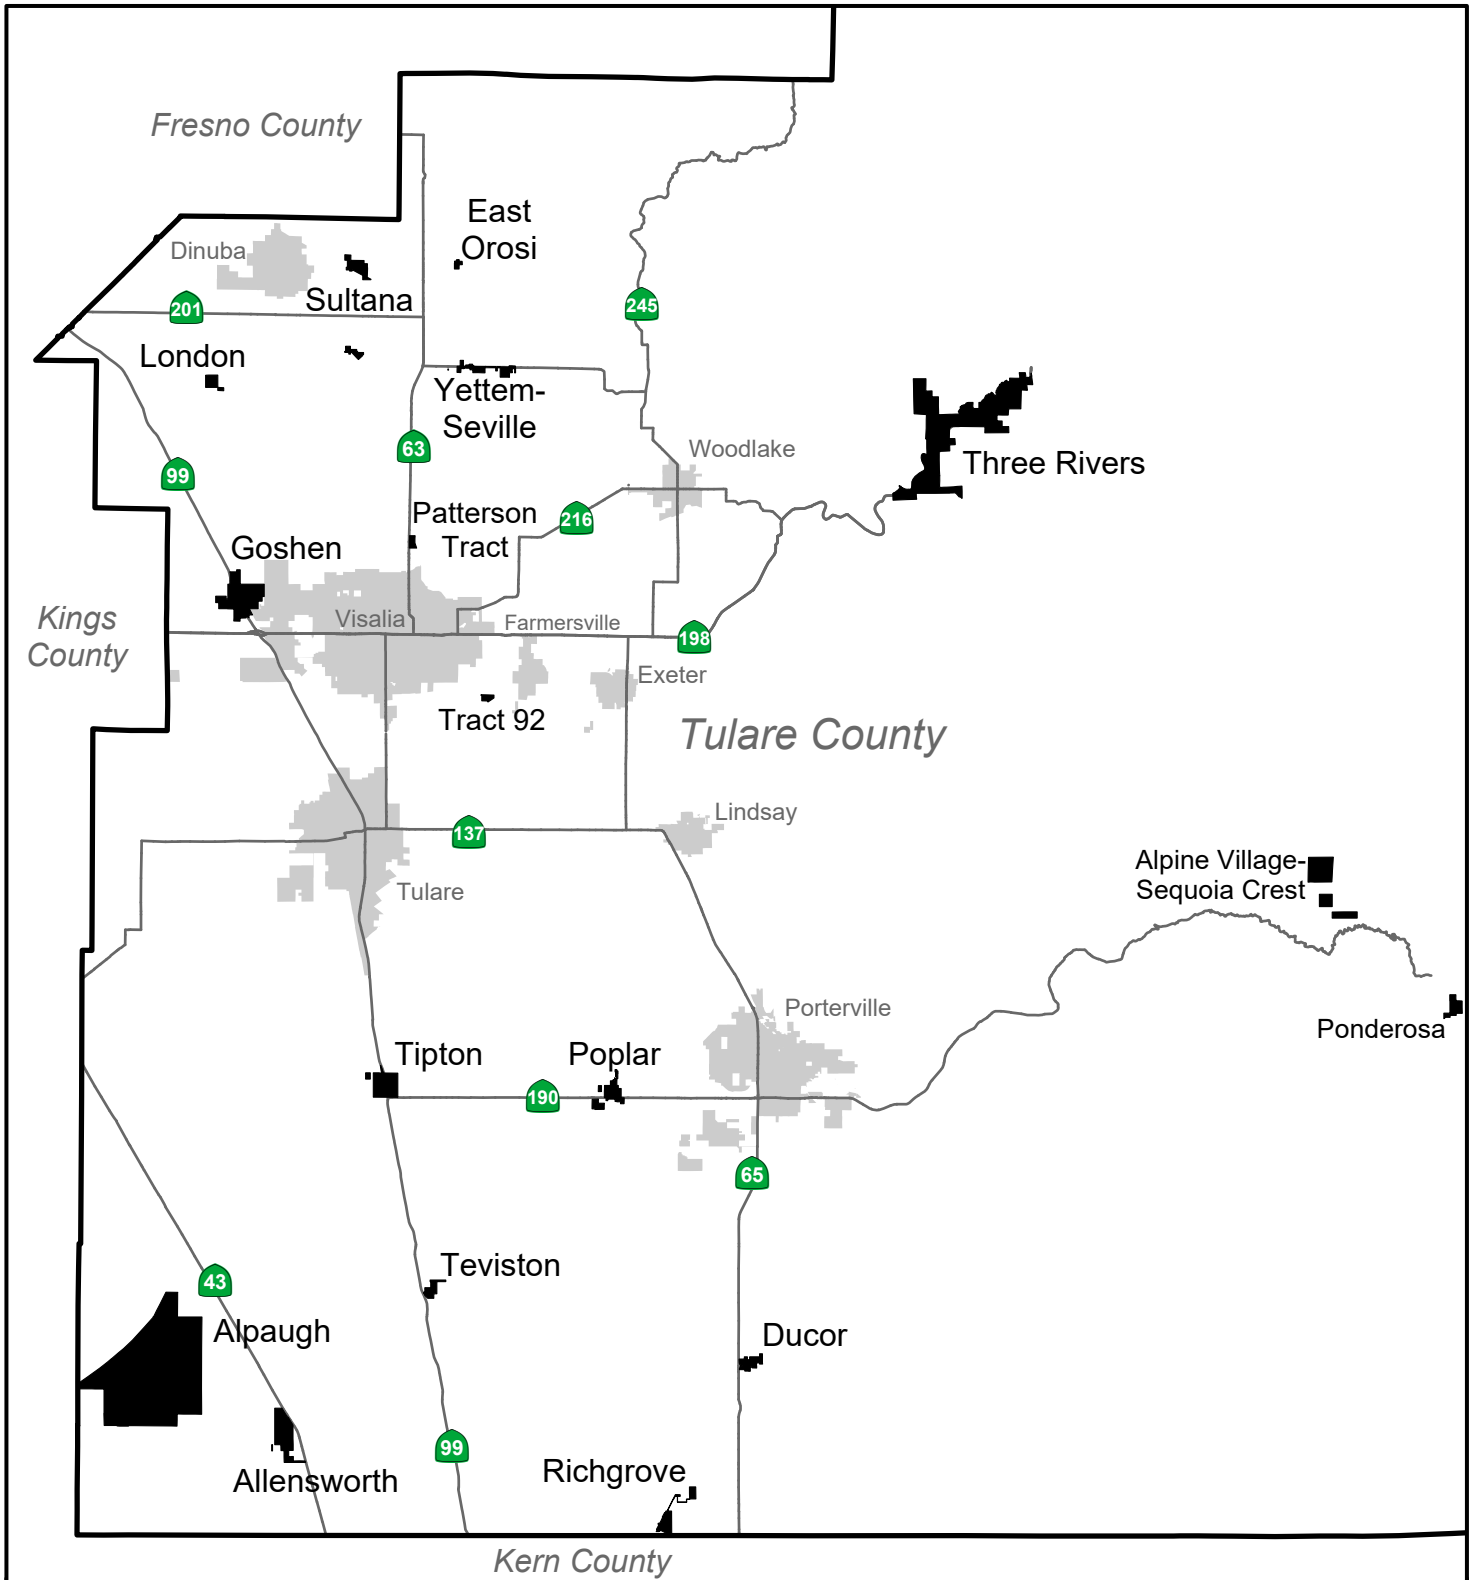

Tulare County Community Services Districts

-  CSDs
-  Cities
-  State Highways

See individual district maps for spheres of influence

Allensworth Community Services District

-  Allensworth CSD
-  Sphere of Influence
-  Parcels
-  District Office

Alpaugh Community Services District

Alpaugh CSD (no SOI yet)

Parcels

* District Office

Alpine Village - Sequoia Crest CSD

Sequoia Crest

Redwood

Alpine Village

Tulare County

Alpine Village-Sequoia Crest CSD

Sphere of Influence

Parcels

Ducor Community Services District

Water system operated by Utility Management Services

-  Ducor CSD
-  Sphere of Influence
-  Parcels

East Orosi Community Services District

-  East Orosi CSD
-  Sphere of Influence
-  Parcels
-  District Office

Goshen Community Services District

-  Goshen CSD
-  Sphere of Influence
-  Parcels
-  District Office