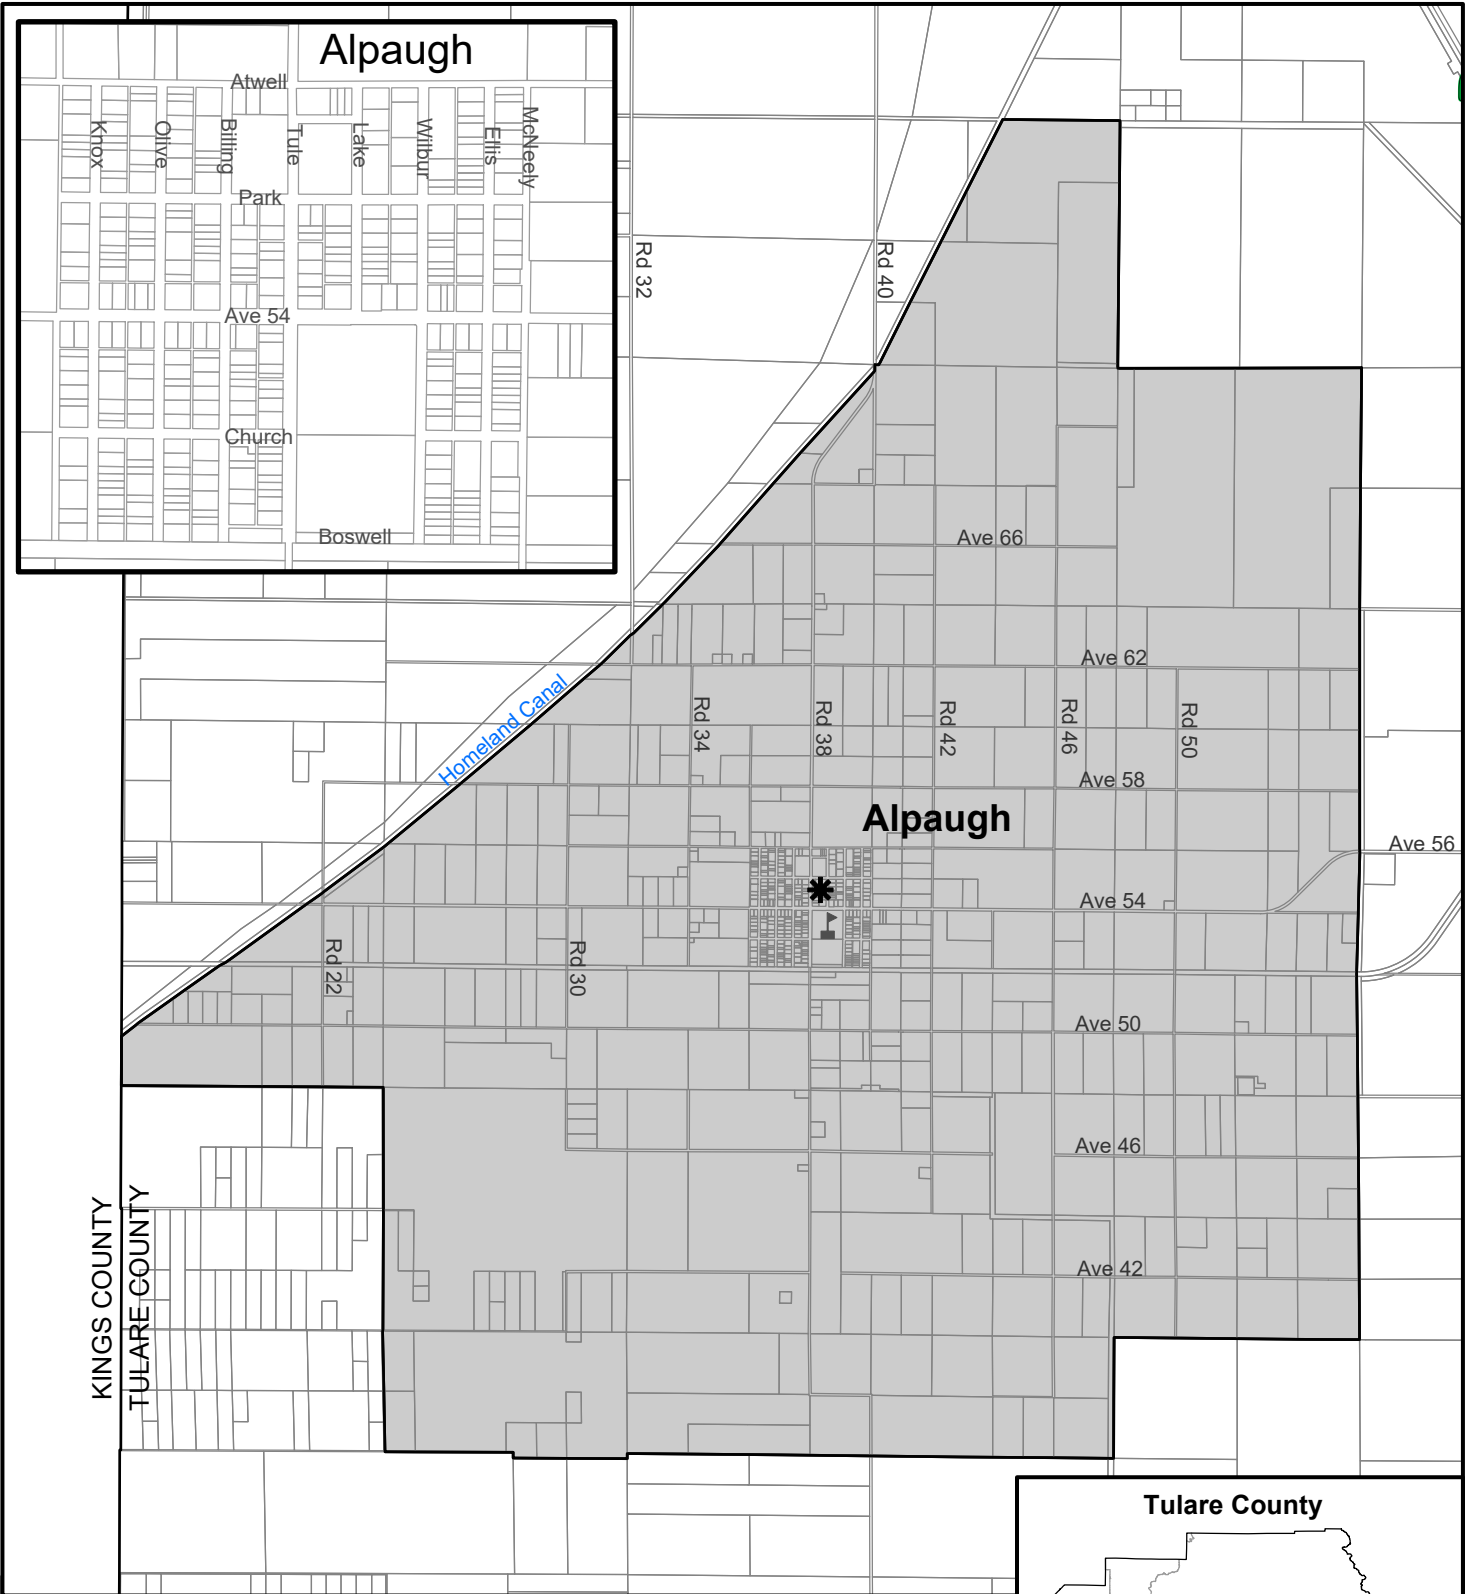

Tulare County Community Services Districts

-  CSDs
-  Cities
-  State Highways

See individual district maps for spheres of influence

Allensworth Community Services District

-  Allensworth CSD
-  Sphere of Influence
-  Parcels
-  District Office

Alpaugh Community Services District

Alpaugh CSD (no SOI yet)

Parcels

* District Office

Alpine Village - Sequoia Crest CSD

Sequoia Crest

Redwood

Alpine Village

Tulare County

Alpine Village-Sequoia Crest CSD

Sphere of Influence

Parcels

Ducor Community Services District

Water system operated by Utility Management Services

-  Ducor CSD
-  Sphere of Influence
-  Parcels

East Orosi Community Services District

-  East Orosi CSD
-  Sphere of Influence
-  Parcels
-  District Office

Goshen Community Services District

-  Goshen CSD
-  Sphere of Influence
-  Parcels
-  District Office