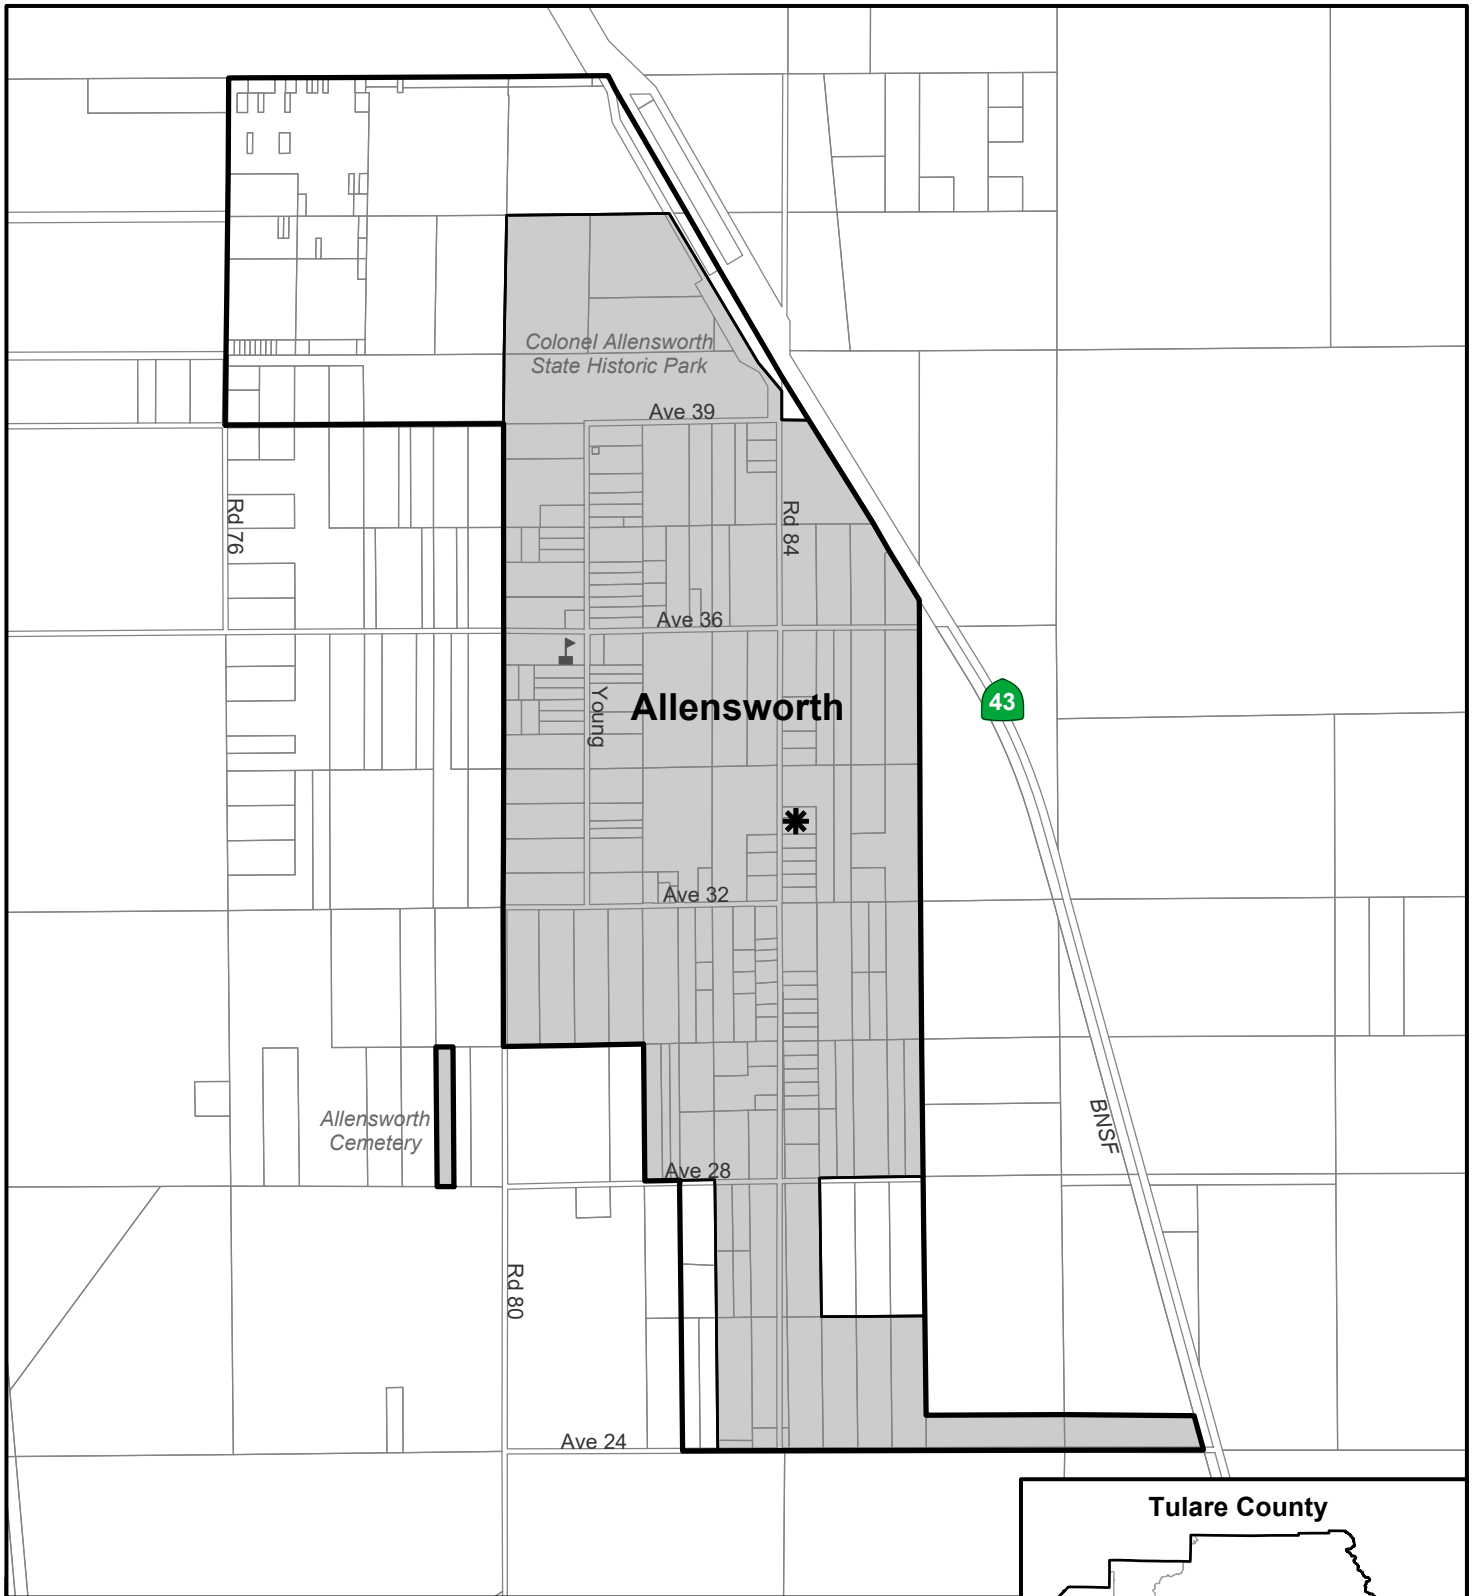

Tulare County Community Services Districts

-  CSDs
-  Cities
-  State Highways

See individual district maps for spheres of influence

Allensworth Community Services District

-  Allensworth CSD
-  Sphere of Influence
-  Parcels
-  District Office

Alpaugh Community Services District

Alpaugh CSD (no SOI yet)

Parcels

* District Office

Alpine Village - Sequoia Crest CSD

Sequoia Crest

Redwood

Alpine Village

Tulare County

Alpine Village-Sequoia Crest CSD

Sphere of Influence

Parcels

Ducor Community Services District

Water system operated by Utility Management Services

-  Ducor CSD
-  Sphere of Influence
-  Parcels