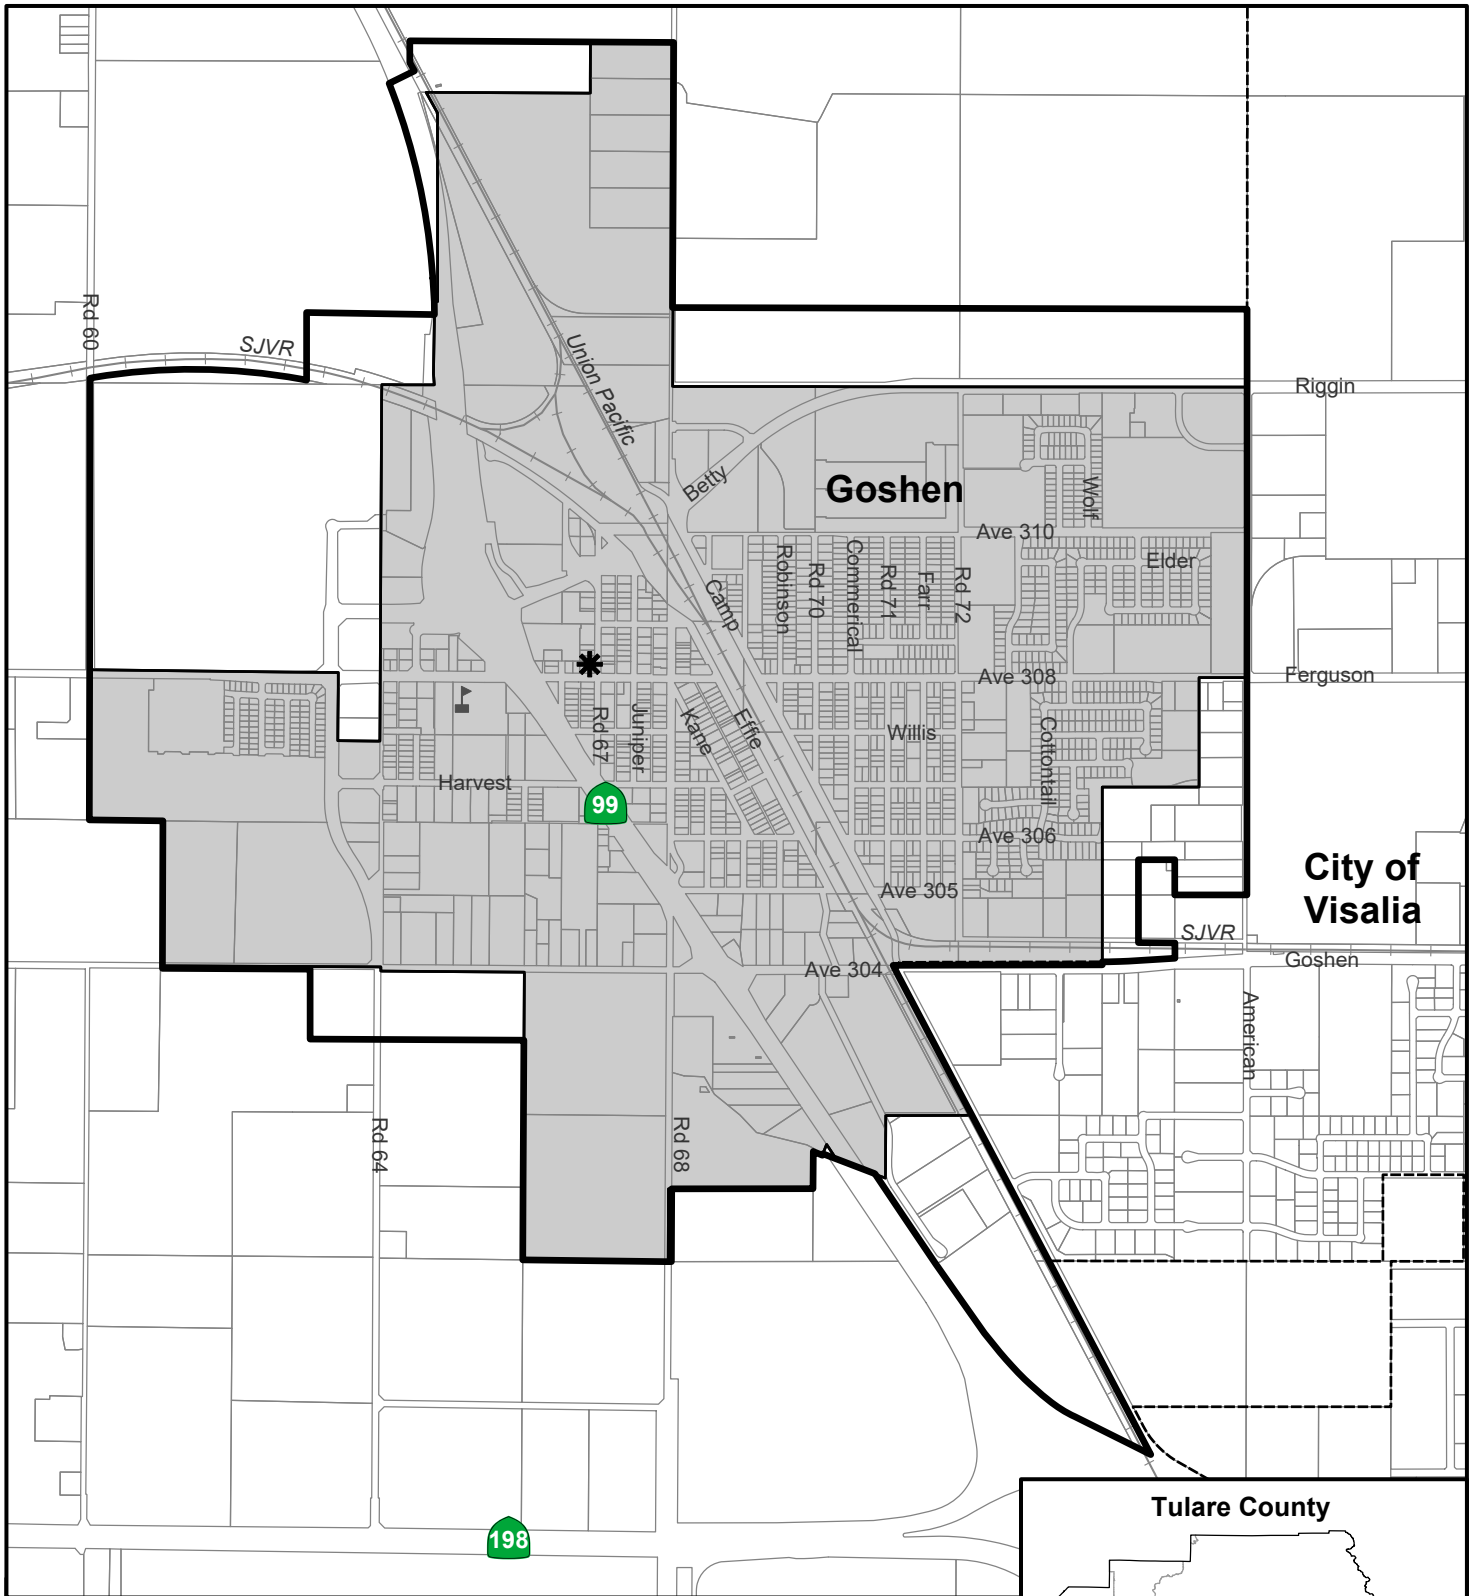

Tulare County Community Services Districts

-  CSDs
-  Cities
-  State Highways

See individual district maps for spheres of influence

Allensworth Community Services District

-  Allensworth CSD
-  Sphere of Influence
-  Parcels
-  District Office

Tulare County

Alpine Village-Sequoia Crest CSD

Sphere of Influence

Parcels

Ducor Community Services District

Water system operated by Utility Management Services

-  Ducor CSD
-  Sphere of Influence
-  Parcels

East Orosi Community Services District

-  East Orosi CSD
-  Sphere of Influence
-  Parcels
-  District Office

Goshen Community Services District

-  Goshen CSD
-  Sphere of Influence
-  Parcels
-  District Office

London Community Services District

-  London CSD
-  Sphere of Influence
-  Parcels
-  District Office

Patterson Tract Community Services District

-  Patterson Tract CSD
-  Sphere of Influence
-  Parcels

Ponderosa Community Services District