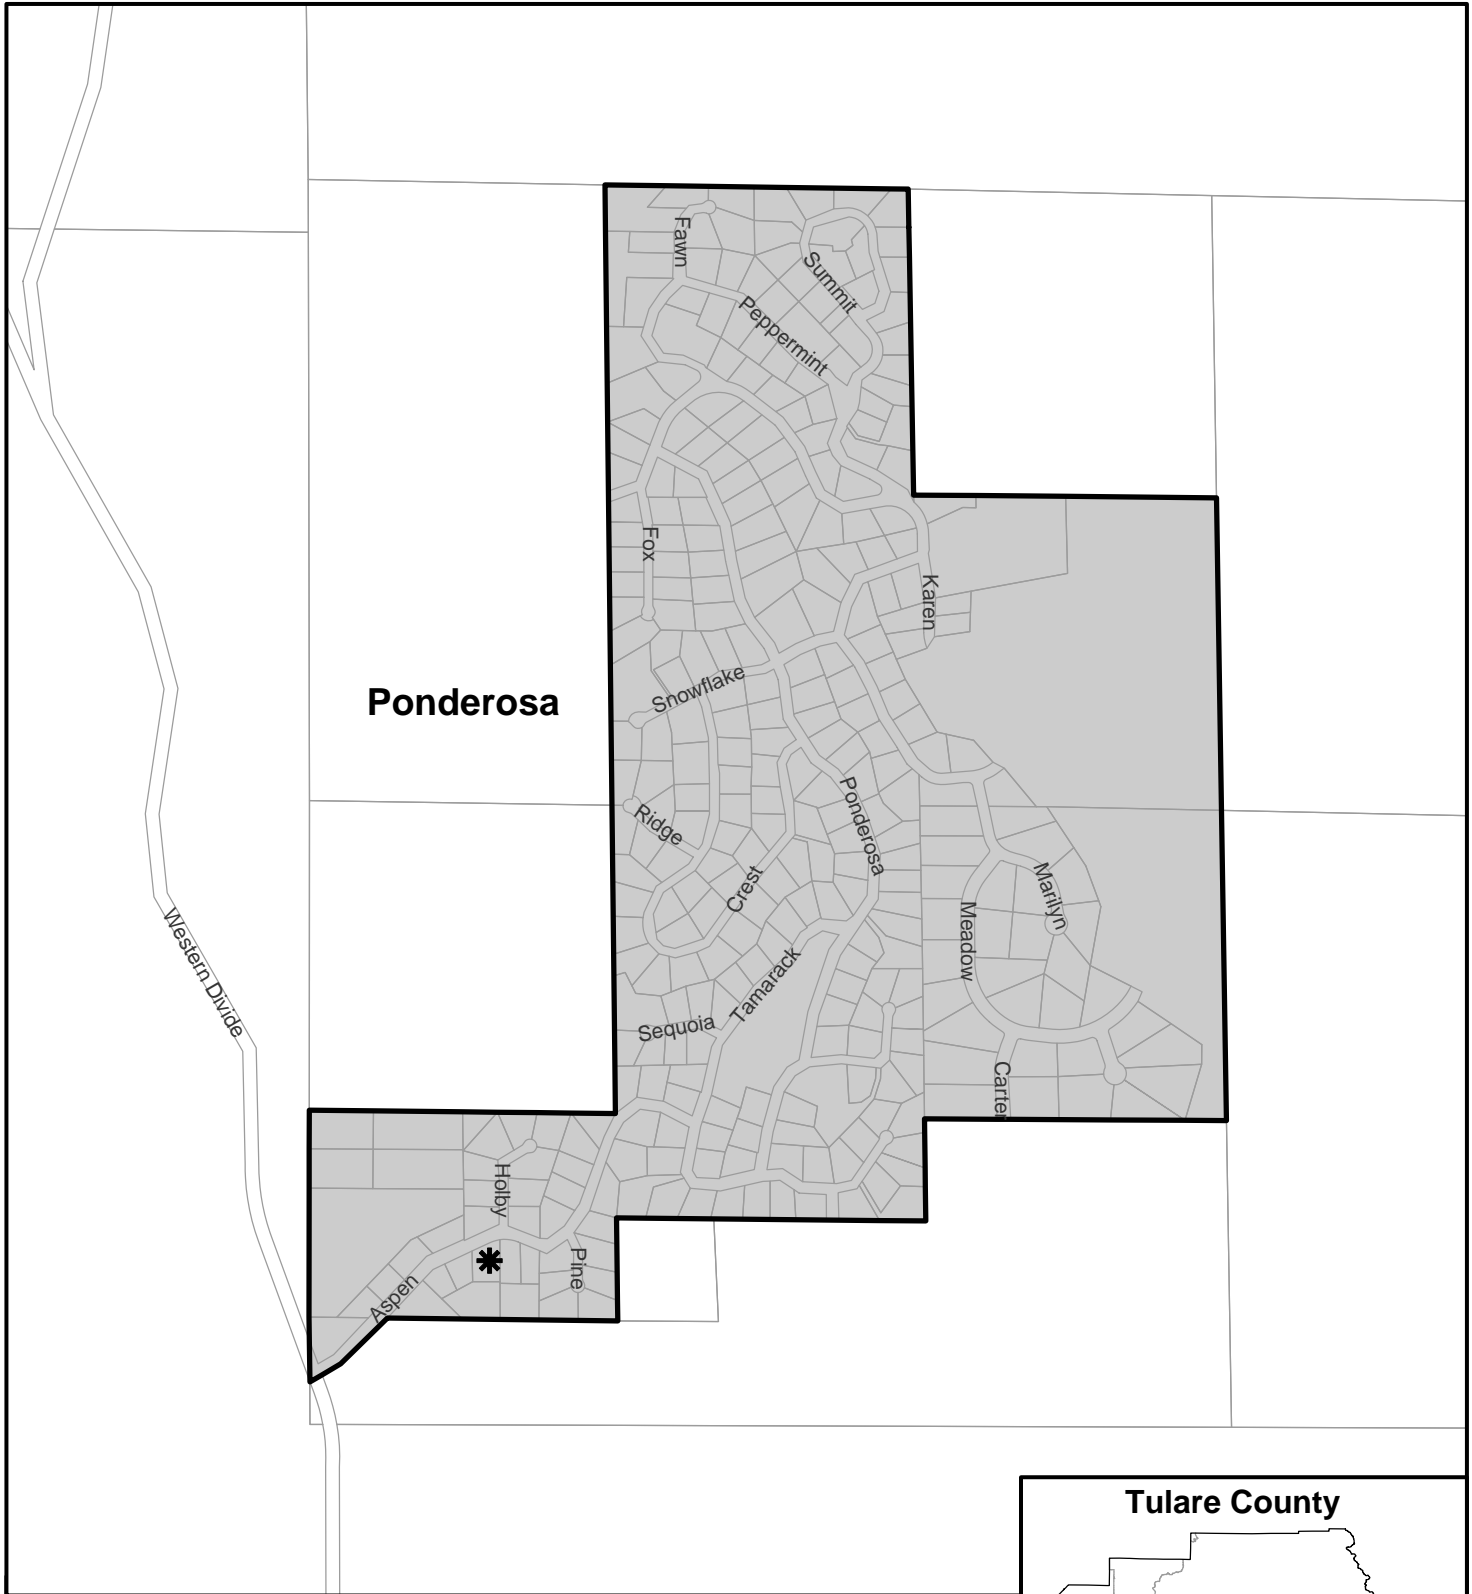

Ponderosa Community Services District

- Ponderosa CSD
- Sphere of Influence
- Parcels
- District Office