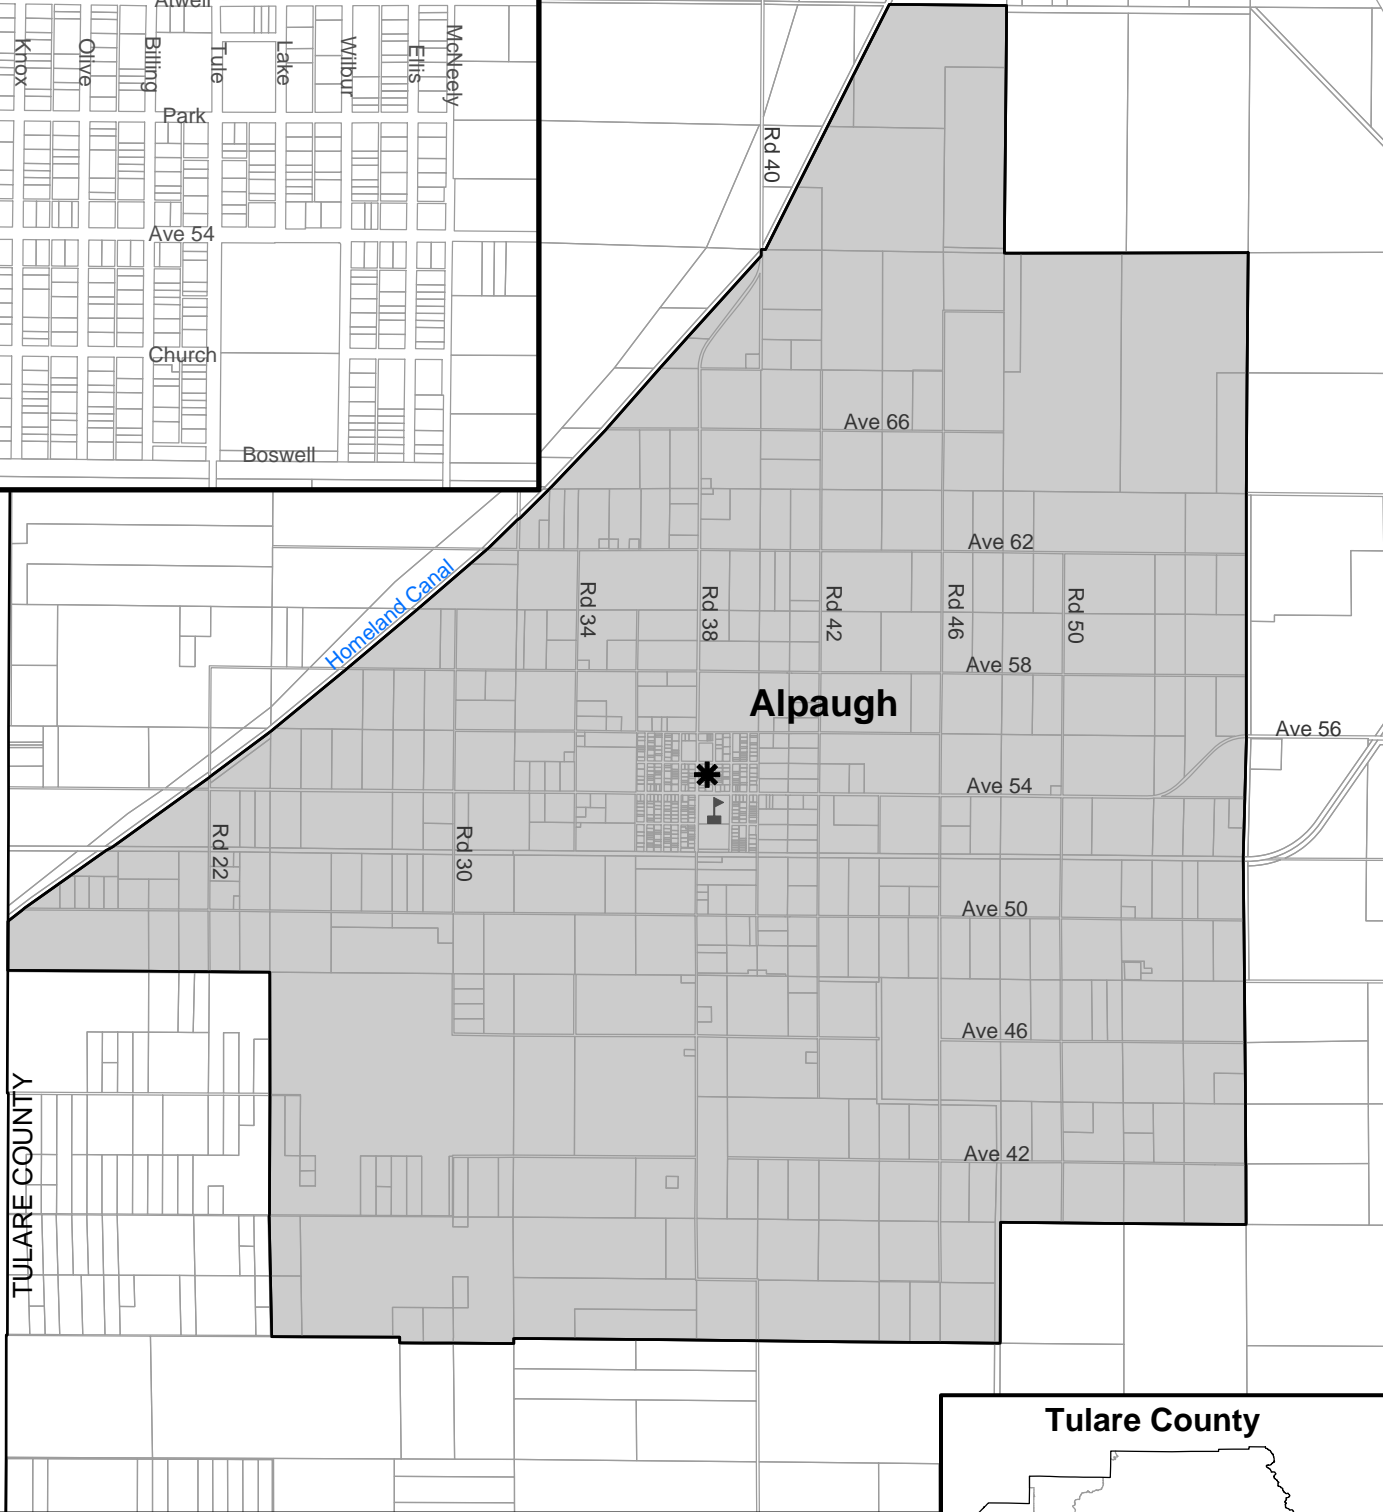

Tulare County Community Services Districts

-  CSDs
-  Cities
-  State Highways

See individual district maps for spheres of influence

Allensworth Community Services District

-  Allensworth CSD
-  Sphere of Influence
-  Parcels
-  District Office

Alpaugh Community Services District

 Alpaugh CSD (no SOI yet)

 Parcels

 District Office

Alpine Village - Sequoia Crest CSD

-  Alpine Village-Sequoia Crest CSD
-  Sphere of Influence
-  Parcels

Ducor Community Services District

-  Ducor CSD
-  Sphere of Influence
-  Parcels

Tulare County

East Orosi Community Services District

-  East Orosi CSD
-  Sphere of Influence
-  Parcels
-  District Office

Goshen Community Services District

Richgrove Community Services District

Richgrove

TULARE COUNTY
KERN COUNTY

County Line

-  Richgrove CSD
-  Sphere of Influence
-  Parcels
-  District Office

Sultana Community Services District

-  Sultana CSD
-  Sphere of Influence
-  Parcels