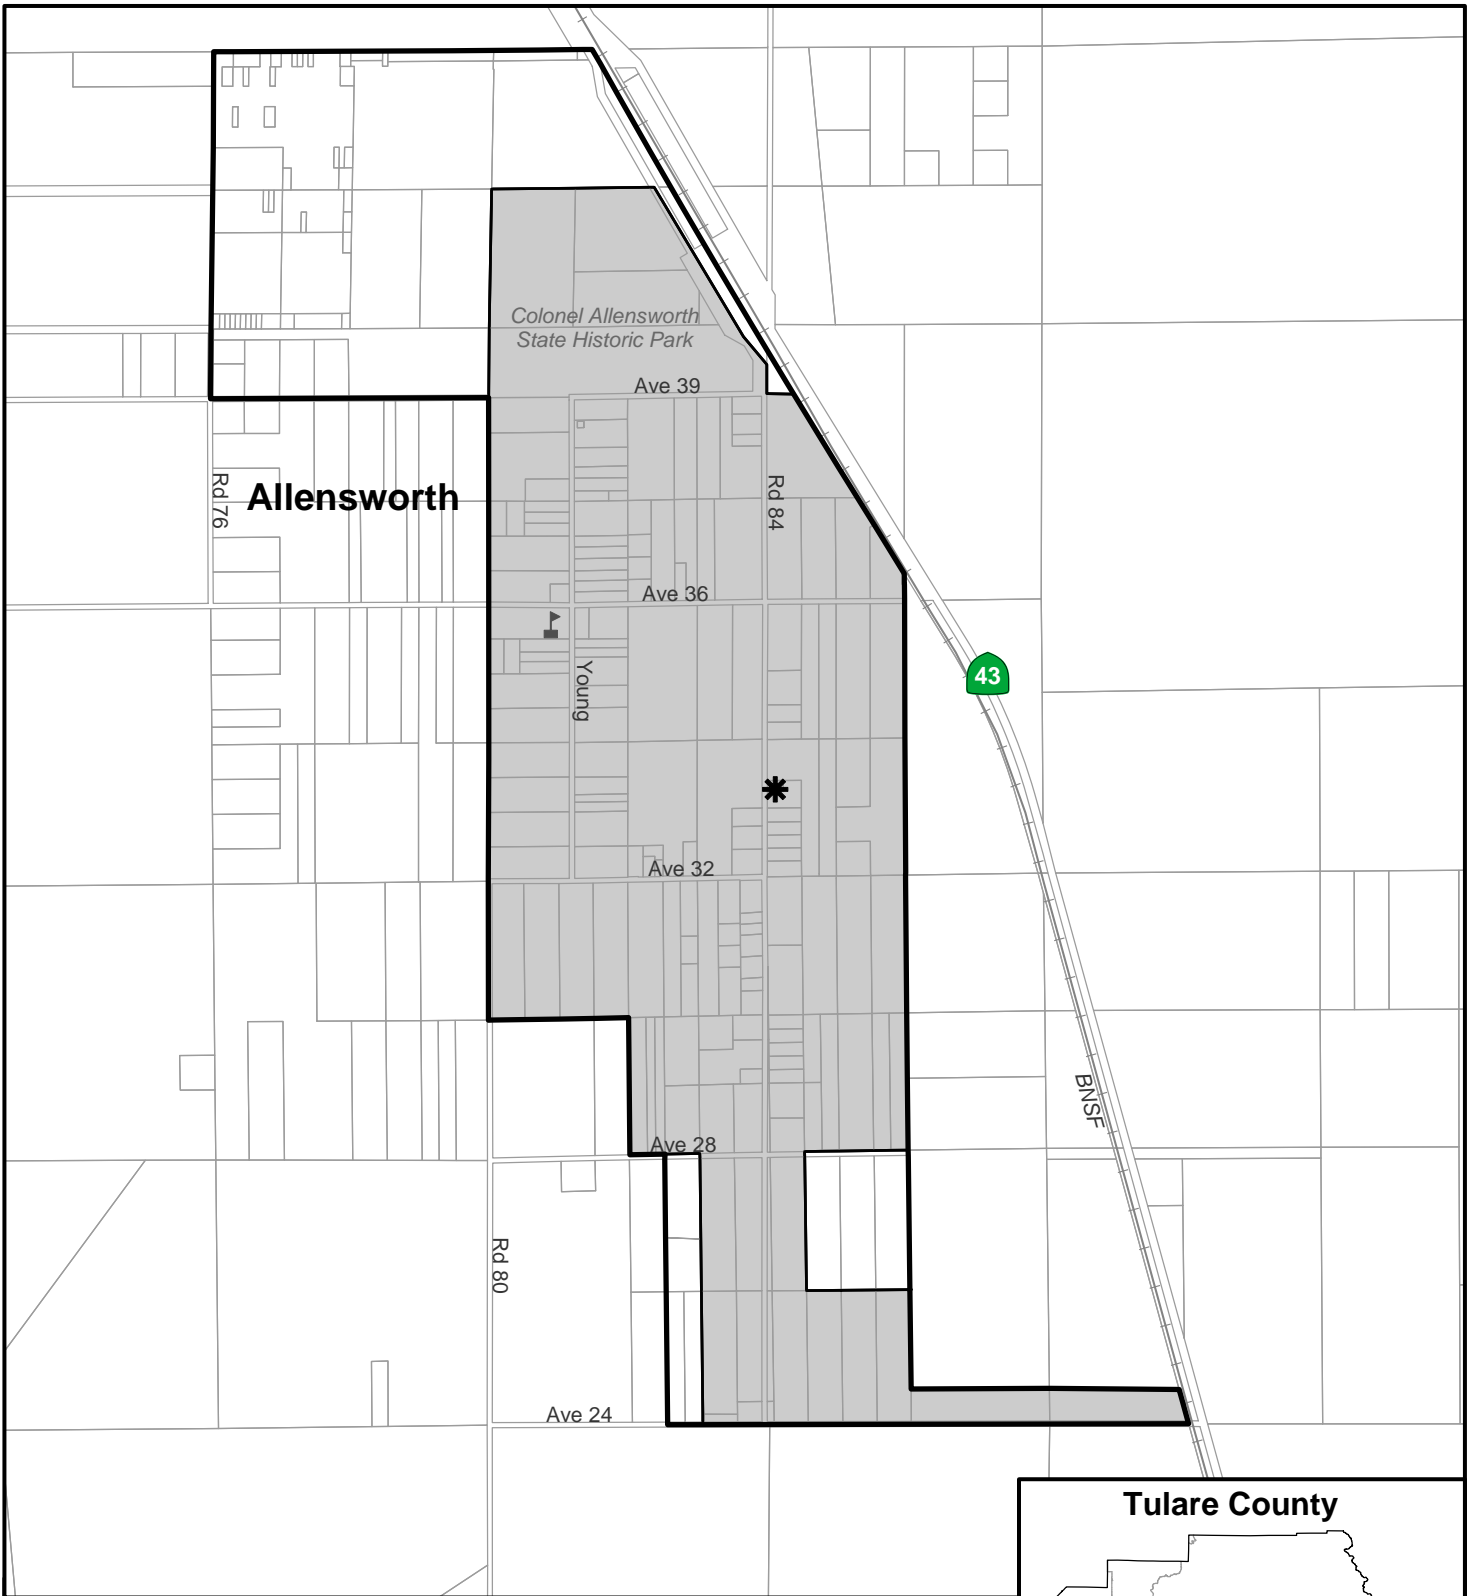

Tulare County Community Services Districts

-  CSDs
-  Cities
-  State Highways

See individual district maps for spheres of influence

Allensworth Community Services District

-  Allensworth CSD
-  Sphere of Influence
-  Parcels
-  District Office

Alpaugh Community Services District

 Alpaugh CSD (no SOI yet)

 Parcels

 District Office

Alpine Village - Sequoia Crest CSD

-  Alpine Village-Sequoia Crest CSD
-  Sphere of Influence
-  Parcels

Ducor Community Services District

-  Ducor CSD
-  Sphere of Influence
-  Parcels

Tulare County

East Orosi Community Services District

-  East Orosi CSD
-  Sphere of Influence
-  Parcels
-  District Office

Goshen Community Services District

Richgrove Community Services District

Richgrove

TULARE COUNTY
KERN COUNTY

County Line

-  Richgrove CSD
-  Sphere of Influence
-  Parcels
-  District Office

Sultana Community Services District

-  Sultana CSD
-  Sphere of Influence
-  Parcels