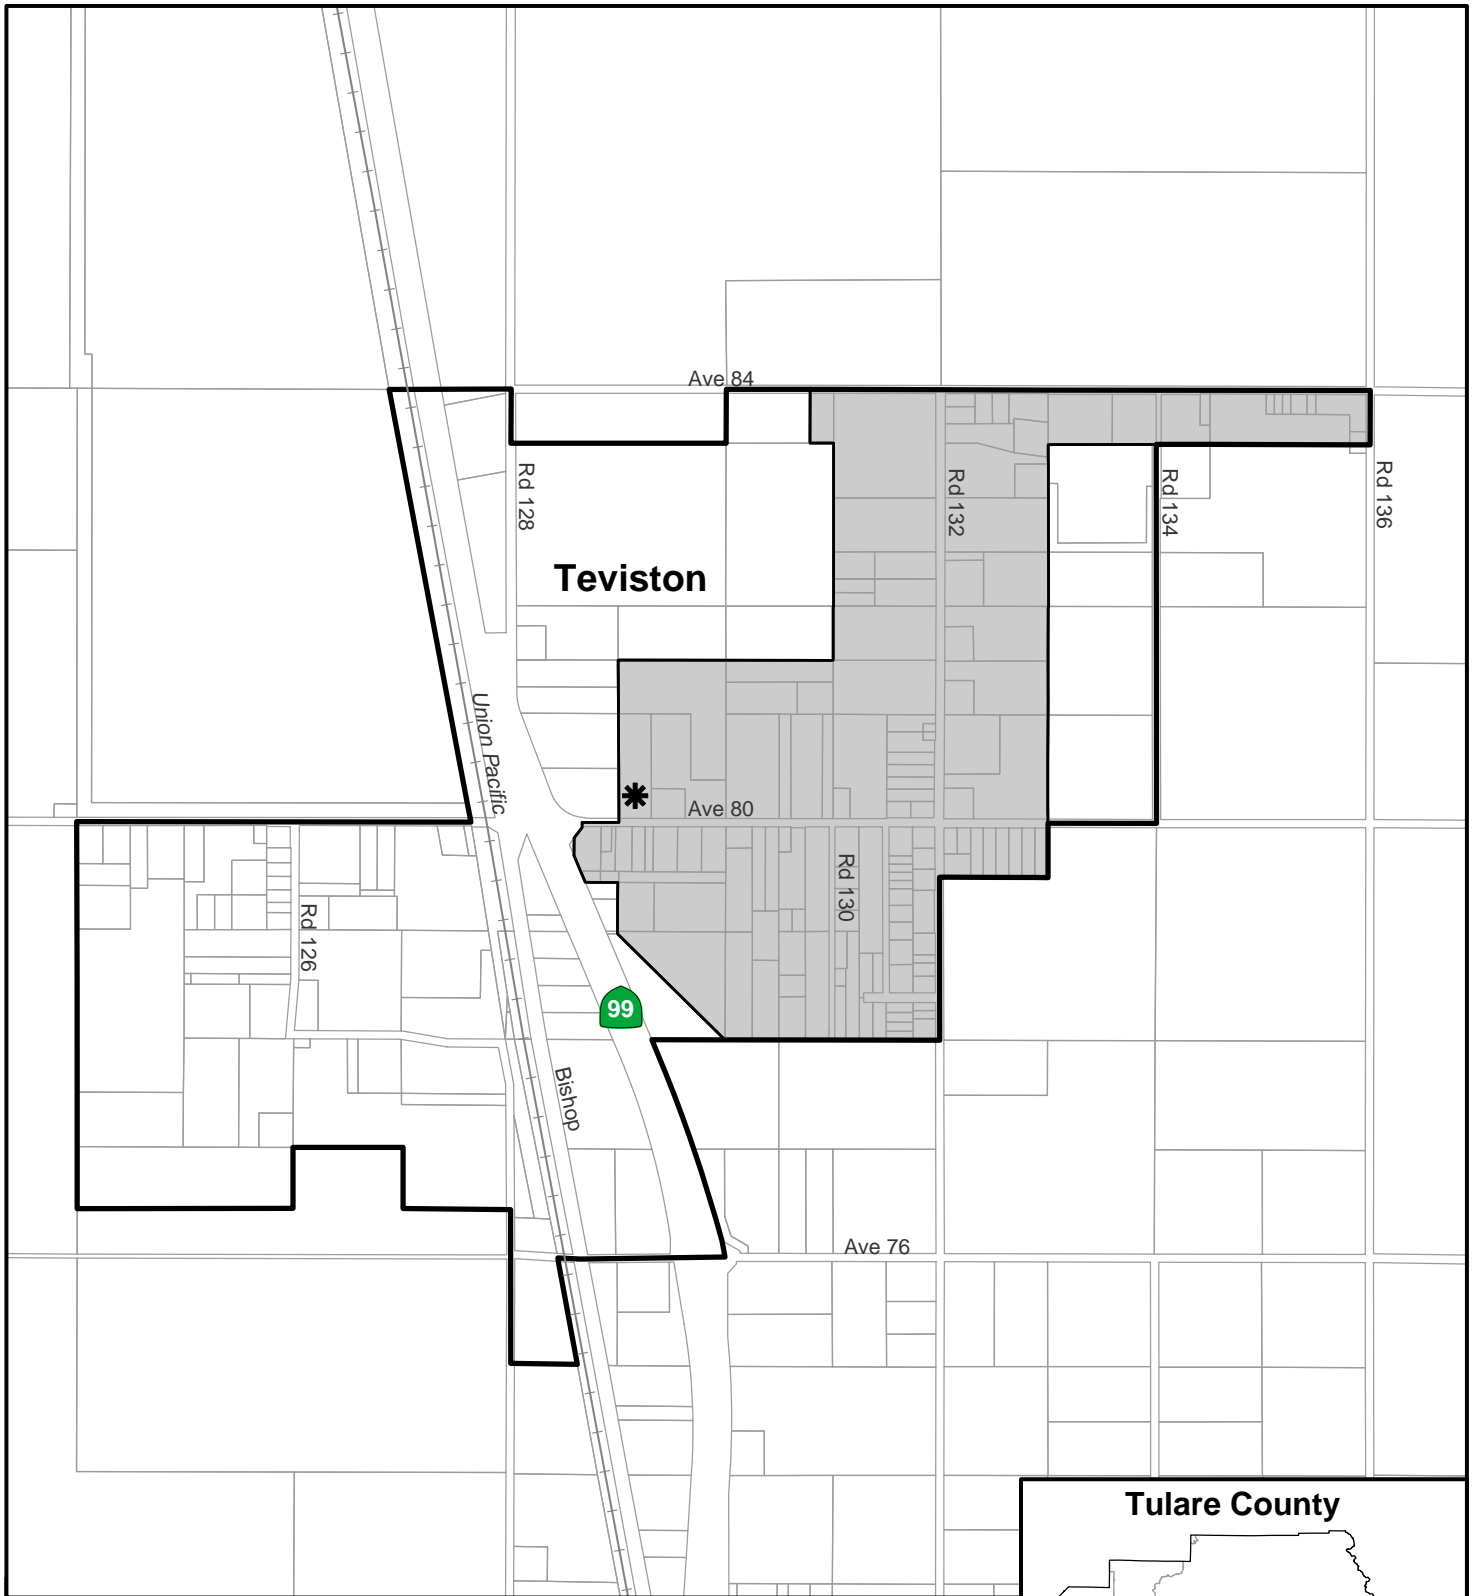

Teviston Community Services District

- Teviston CSD
- Sphere of Influence
- Parcels
- District Office