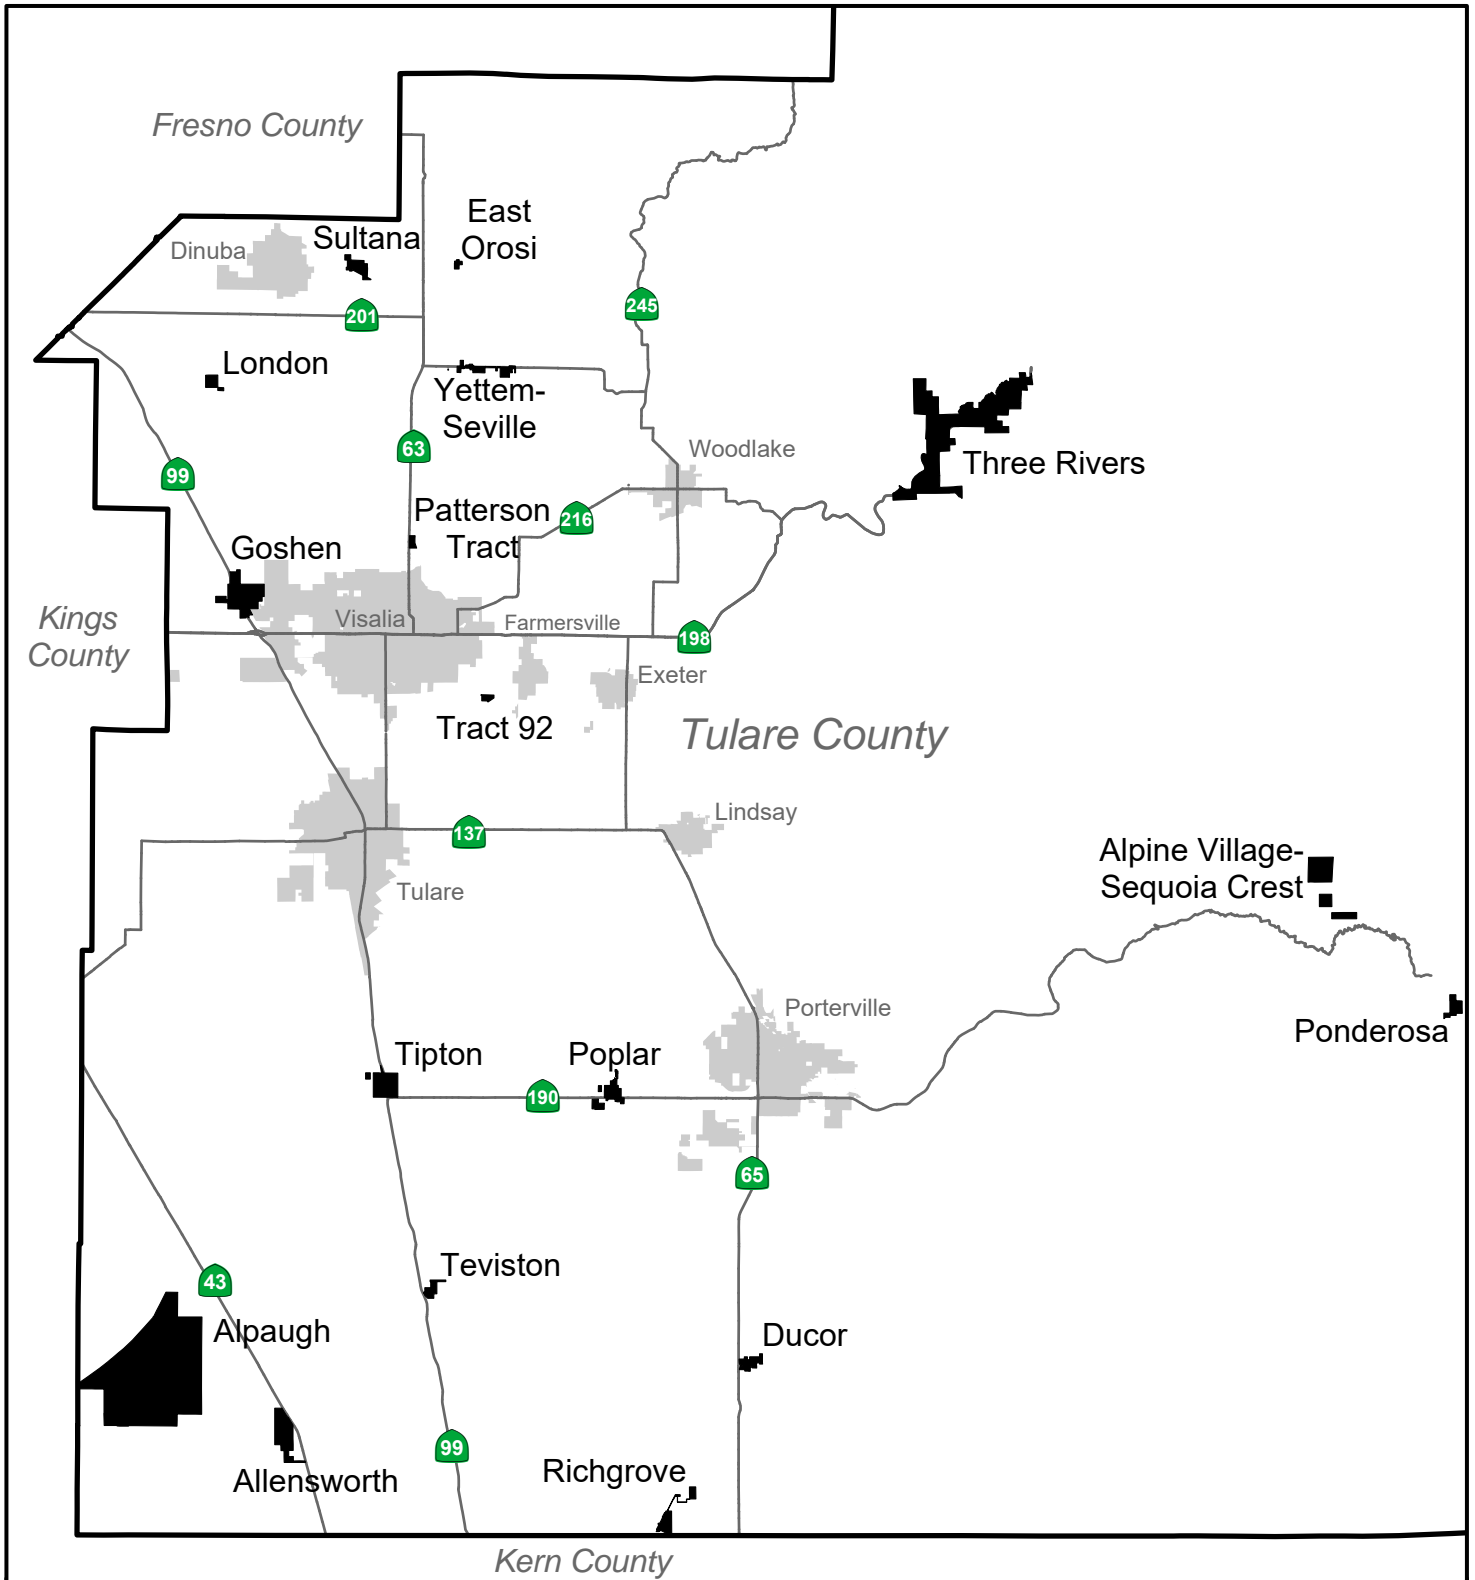

Tulare County Community Services Districts

-  CSDs
-  Cities
-  State Highways

See individual district maps for spheres of influence

Allensworth Community Services District

-  Allensworth CSD
-  Sphere of Influence
-  Parcels
-  District Office

Alpaugh Community Services District

 Alpaugh CSD (no SOI yet)

 Parcels

 District Office

Alpine Village - Sequoia Crest CSD

-  Alpine Village-Sequoia Crest CSD
-  Sphere of Influence
-  Parcels

Ducor Community Services District

-  Ducor CSD
-  Sphere of Influence
-  Parcels

Tulare County

East Orosi Community Services District

-  East Orosi CSD
-  Sphere of Influence
-  Parcels
-  District Office

Goshen Community Services District

Richgrove Community Services District

Richgrove

TULARE COUNTY
KERN COUNTY

County Line

-  Richgrove CSD
-  Sphere of Influence
-  Parcels
-  District Office

Sultana Community Services District

-  Sultana CSD
-  Sphere of Influence
-  Parcels