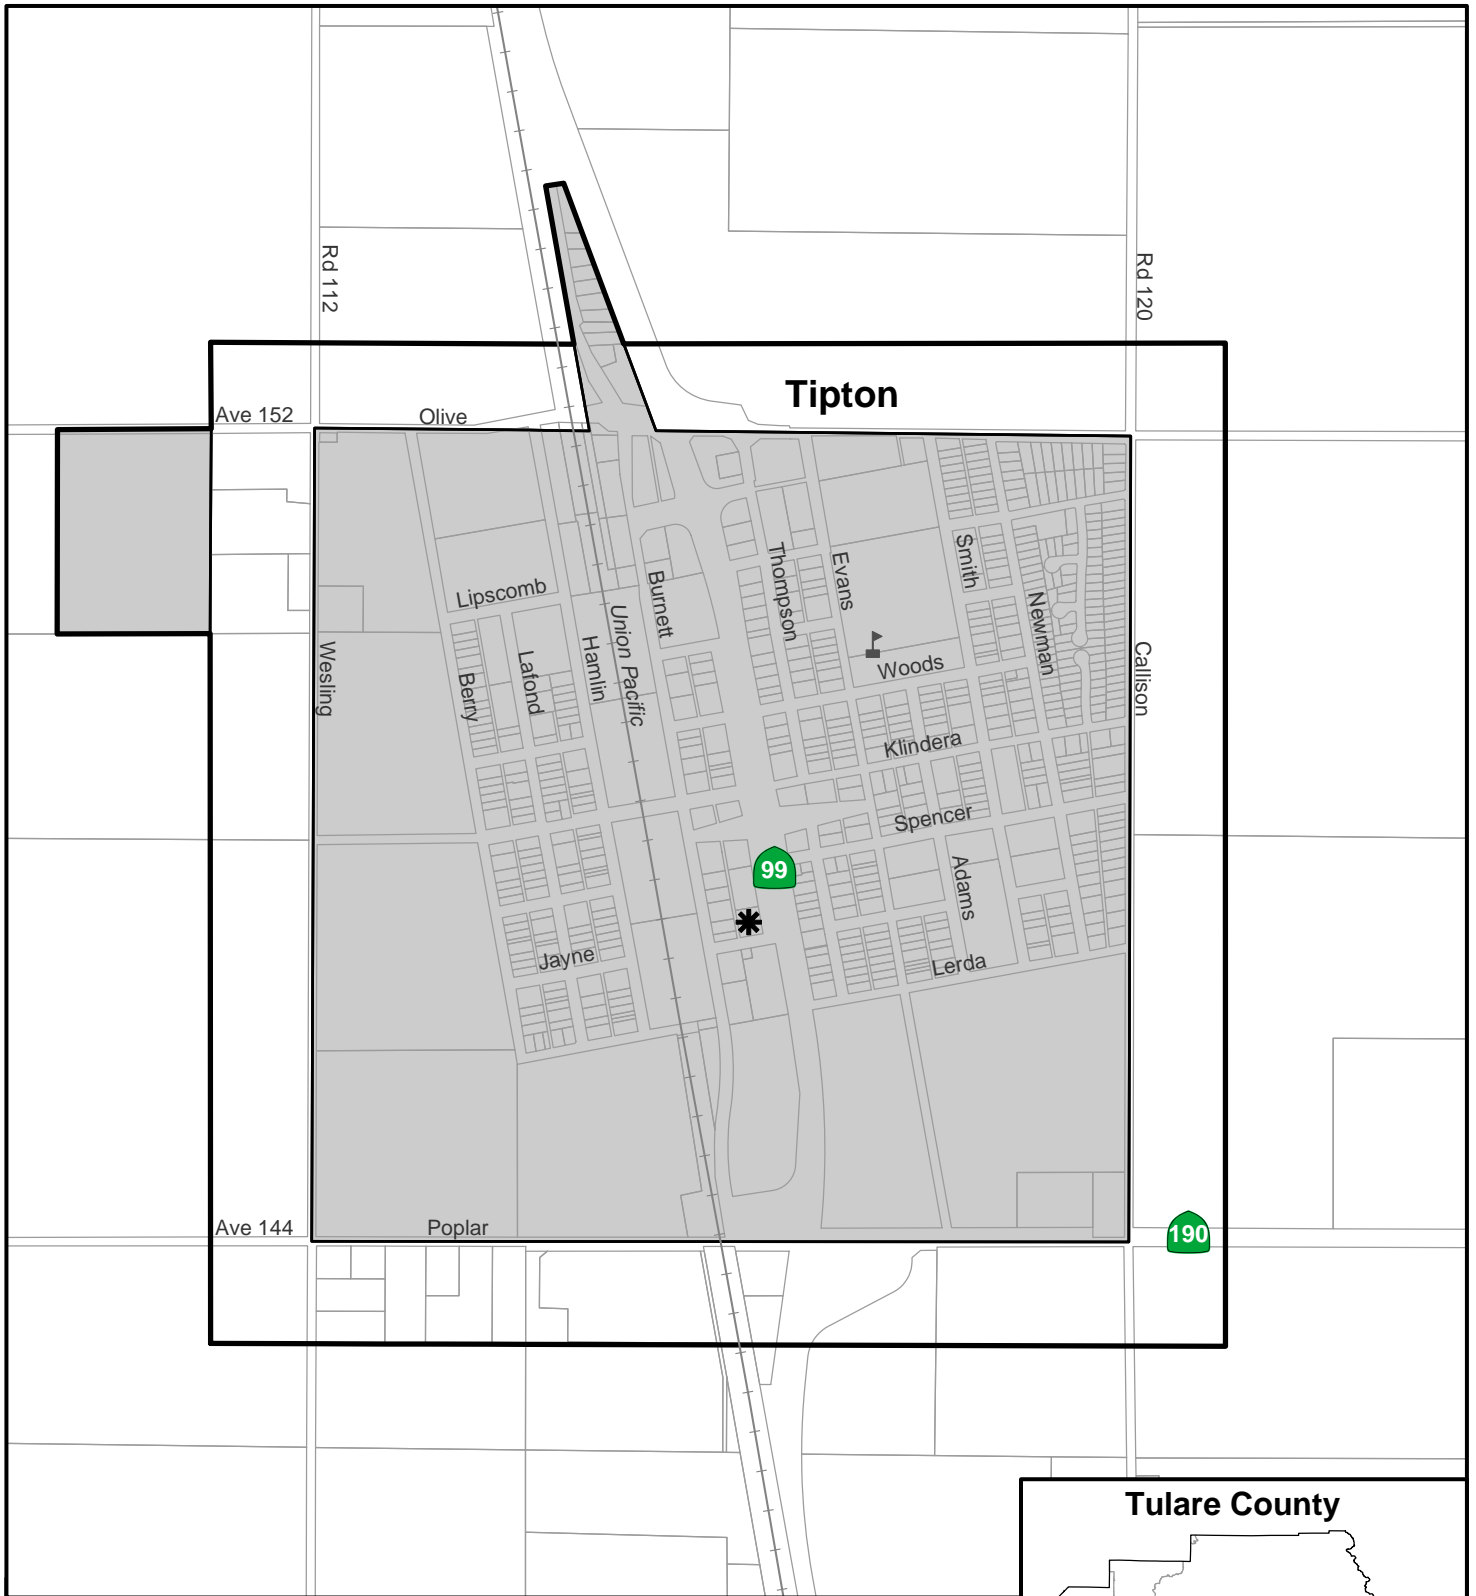

Richgrove Community Services District

Richgrove

TULARE COUNTY
KERN COUNTY

County Line

-  Richgrove CSD
-  Sphere of Influence
-  Parcels
-  District Office

Sultana Community Services District

-  Sultana CSD
-  Sphere of Influence
-  Parcels

Teviston Community Services District

-  Teviston CSD
-  Sphere of Influence
-  Parcels
-  District Office

Three Rivers Community Services District

-  Three Rivers CSD
-  Sphere of Influence
-  Roads
-  District Office

Tipton Community Services District

-  Tipton CSD
-  Sphere of Influence
-  Parcels
-  District Office

Tract 92 Community Services District

-  Tract 92 CSD
-  Sphere of Influence
-  Parcels

Yettem-Seville Community Services District