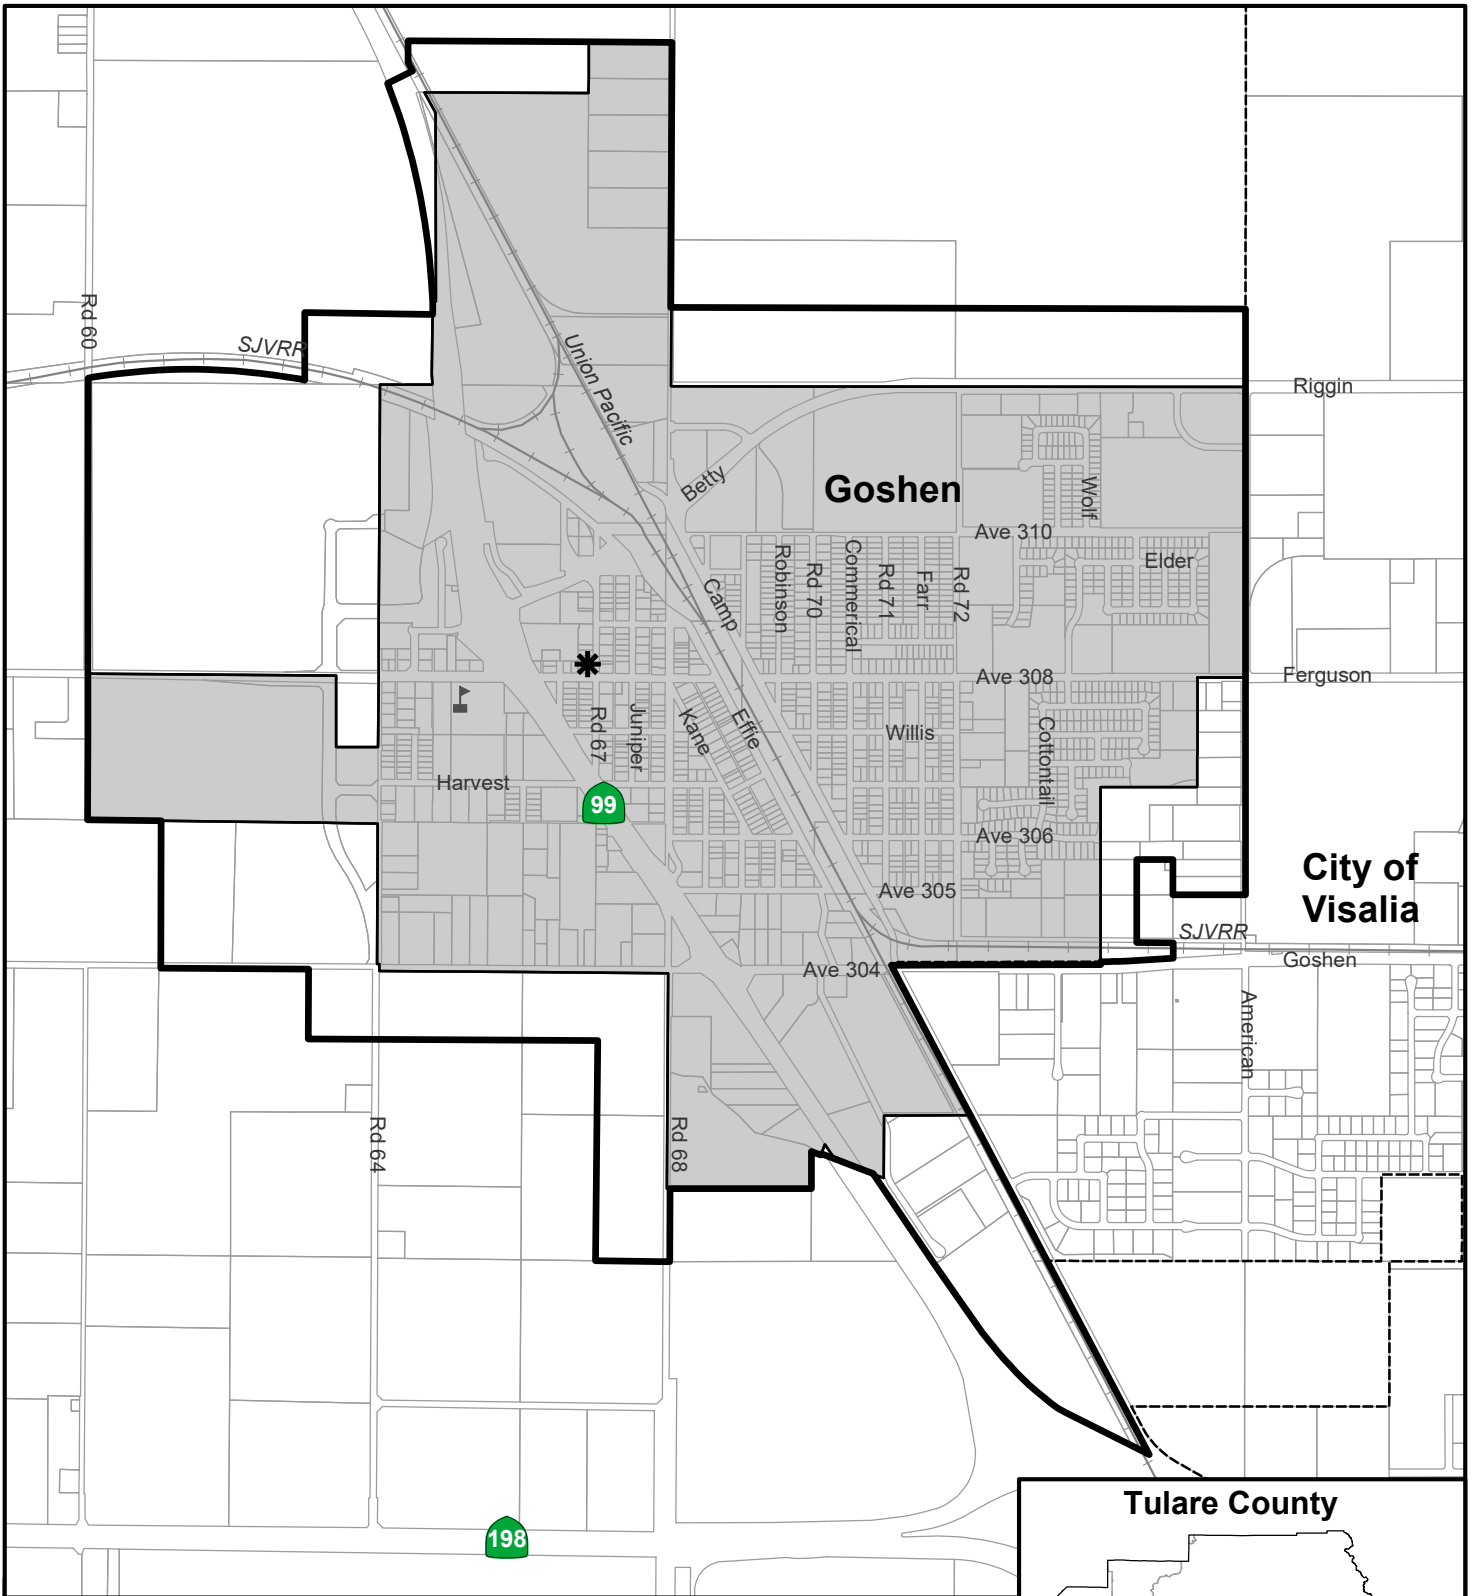

Tulare County Community Services Districts

-  CSDs
-  Cities
-  State Highways

See individual district maps for spheres of influence

Allensworth Community Services District

-  Allensworth CSD
-  Sphere of Influence
-  Parcels
-  District Office

-  Ducor CSD
-  Sphere of Influence
-  Parcels

Tulare County

East Orosi Community Services District

-  East Orosi CSD
-  Sphere of Influence
-  Parcels
-  District Office

Goshen Community Services District

-  Goshen CSD
-  Sphere of Influence
-  Parcels
-  District Office

London Community Services District

-  London CSD
-  Sphere of Influence
-  Parcels
-  District Office

Patterson Tract Community Services District

Richgrove Community Services District

Richgrove

TULARE COUNTY
KERN COUNTY

County Line

-  Richgrove CSD
-  Sphere of Influence
-  Parcels
-  District Office

Sultana Community Services District

-  Sultana CSD
-  Sphere of Influence
-  Parcels