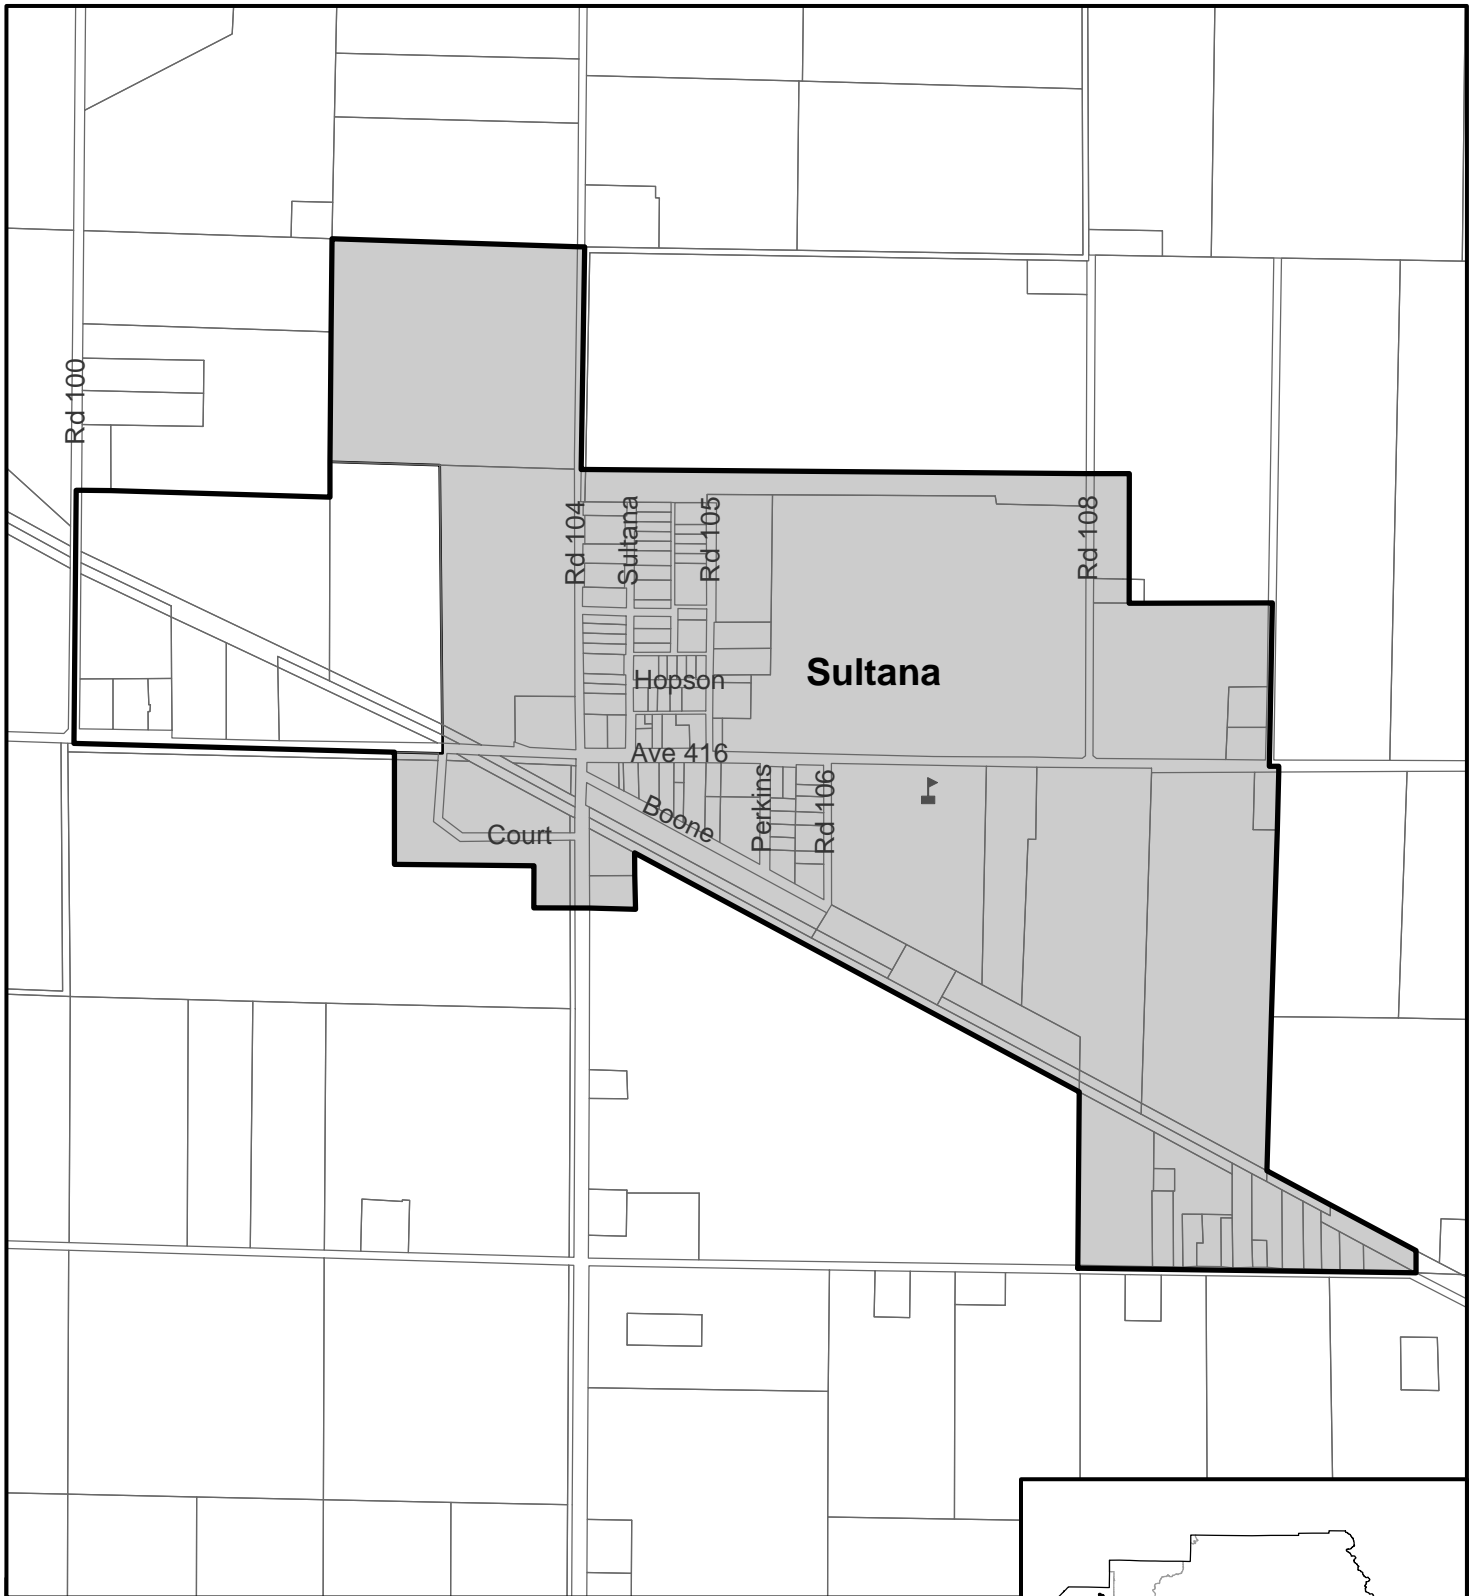

Tulare County Community Services Districts

-  CSDs
-  Cities
-  State Highways

See individual district maps for spheres of influence

Allensworth Community Services District

-  Allensworth CSD
-  Sphere of Influence
-  Parcels
-  District Office

-  Ducor CSD
-  Sphere of Influence
-  Parcels

Tulare County

East Orosi Community Services District

-  East Orosi CSD
-  Sphere of Influence
-  Parcels
-  District Office

Goshen Community Services District

Richgrove Community Services District

Richgrove

TULARE COUNTY
KERN COUNTY

County Line

-  Richgrove CSD
-  Sphere of Influence
-  Parcels
-  District Office

Sultana Community Services District

-  Sultana CSD
-  Sphere of Influence
-  Parcels