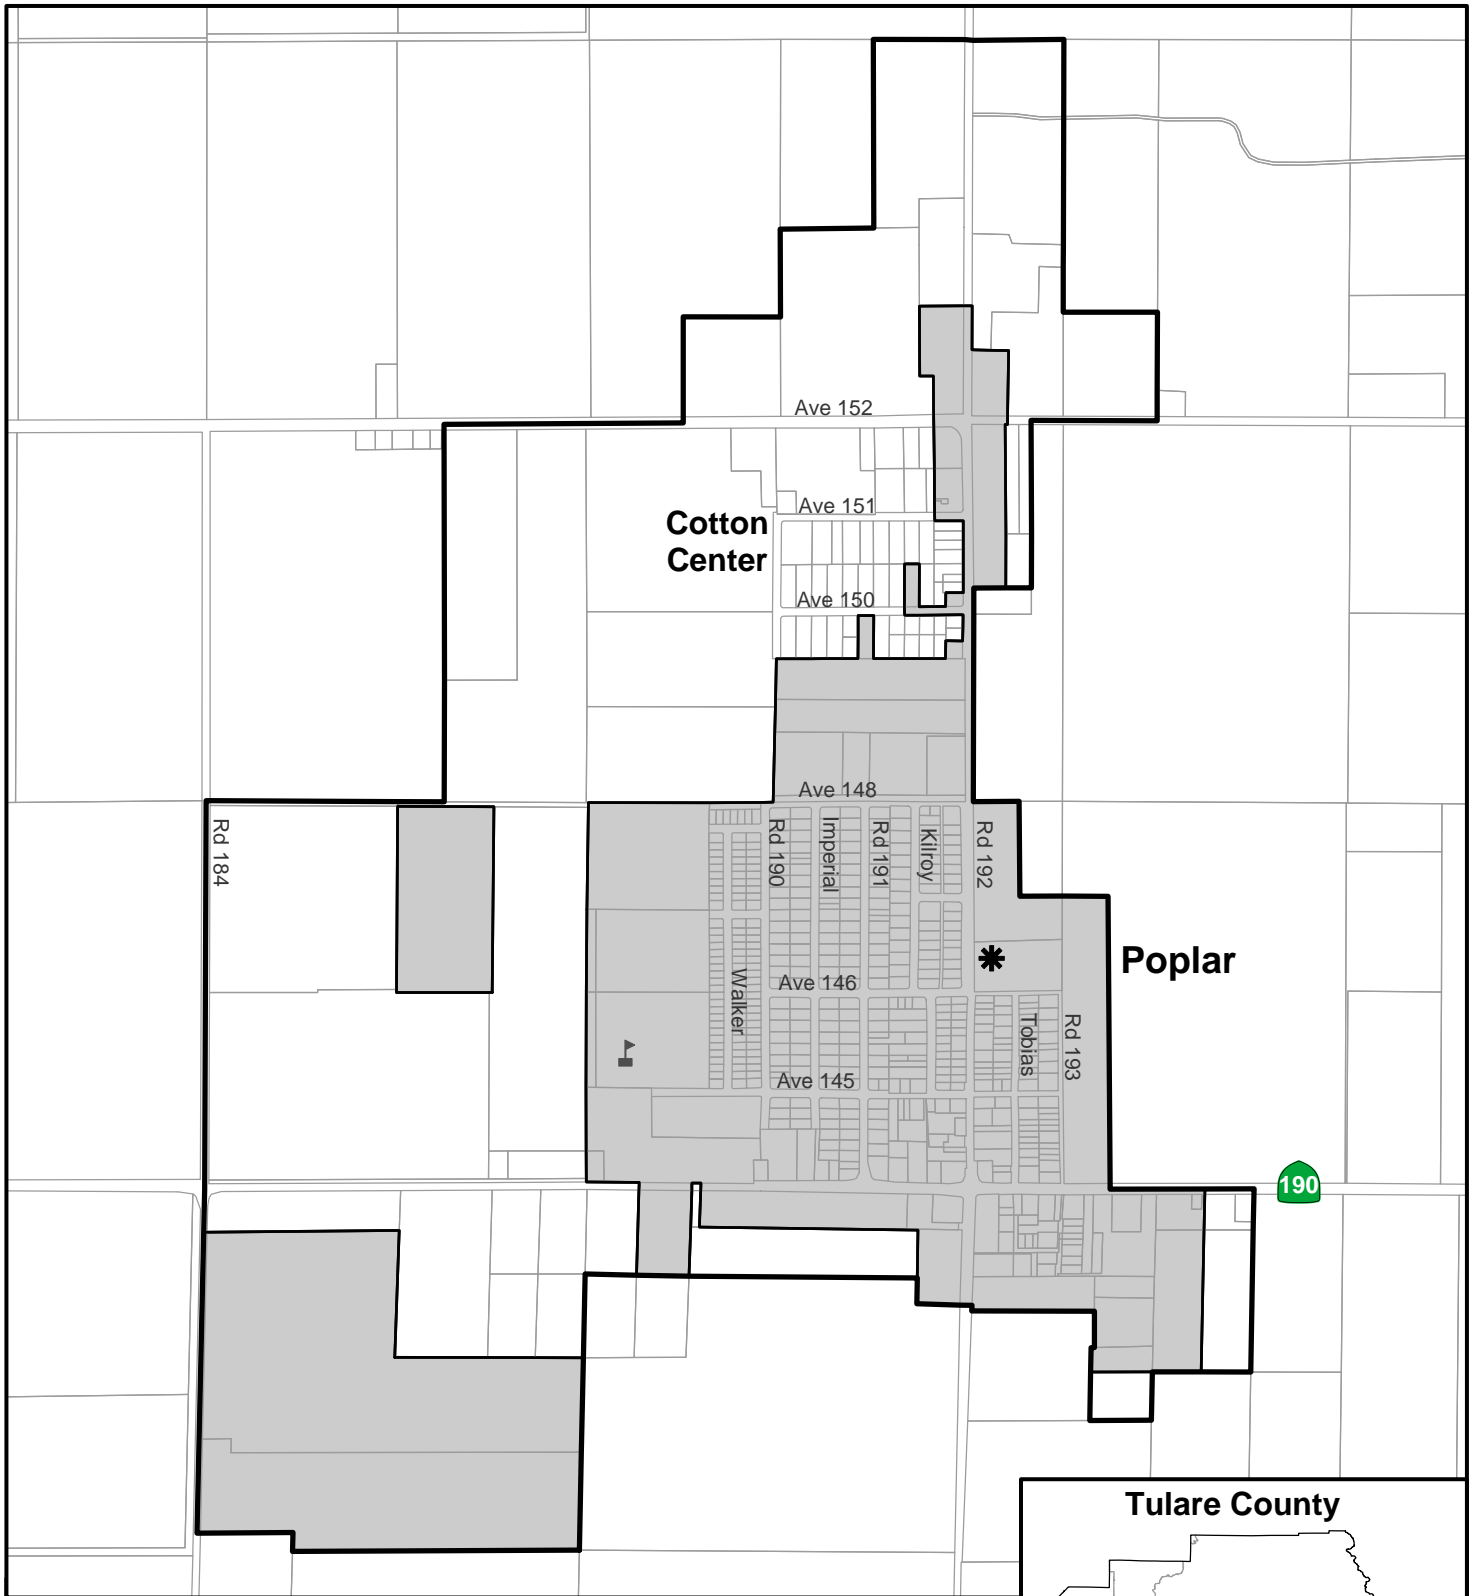

-  Patterson Tract CSD
-  Sphere of Influence
-  Parcels

Ponderosa Community Services District

-  Ponderosa CSD
-  Sphere of Influence
-  Parcels
-  District Office

Poplar Community Services District

-  Poplar CSD
-  Sphere of Influence
-  Parcels
-  District Office

Richgrove Community Services District

Richgrove

TULARE COUNTY
KERN COUNTY

County Line

-  Richgrove CSD
-  Sphere of Influence
-  Parcels
-  District Office

Sultana Community Services District

-  Sultana CSD
-  Sphere of Influence
-  Parcels