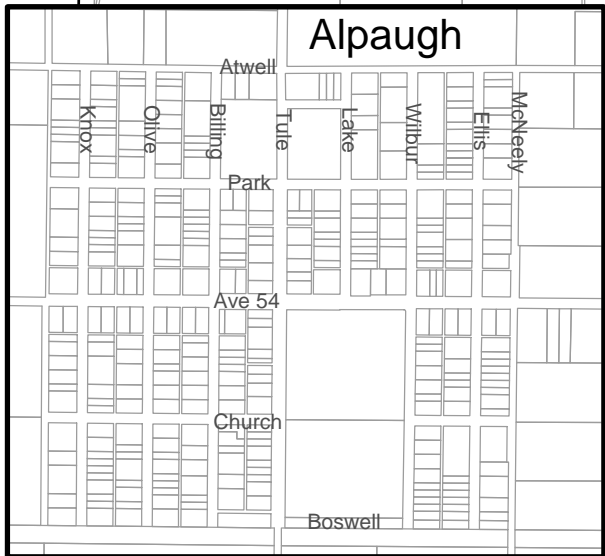

Tulare County Community Services Districts

-  CSDs
-  Cities
-  State Highways

See individual district maps for spheres of influence

Allensworth Community Services District

-  Allensworth CSD
-  Sphere of Influence
-  Parcels
-  District Office

Alpaugh Community Services District

 Alpaugh CSD (no SOI yet)

 Parcels

 District Office

Alpine Village - Sequoia Crest CSD

-  Alpine Village-Sequoia Crest CSD
-  Sphere of Influence
-  Parcels

Ducor Community Services District

-  Ducor CSD
-  Sphere of Influence
-  Parcels

Tulare County

East Orosi Community Services District

-  East Orosi CSD
-  Sphere of Influence
-  Parcels
-  District Office

Goshen Community Services District

Richgrove Community Services District

Richgrove

TULARE COUNTY
KERN COUNTY

County Line

-  Richgrove CSD
-  Sphere of Influence
-  Parcels
-  District Office

Sultana Community Services District

-  Sultana CSD
-  Sphere of Influence
-  Parcels