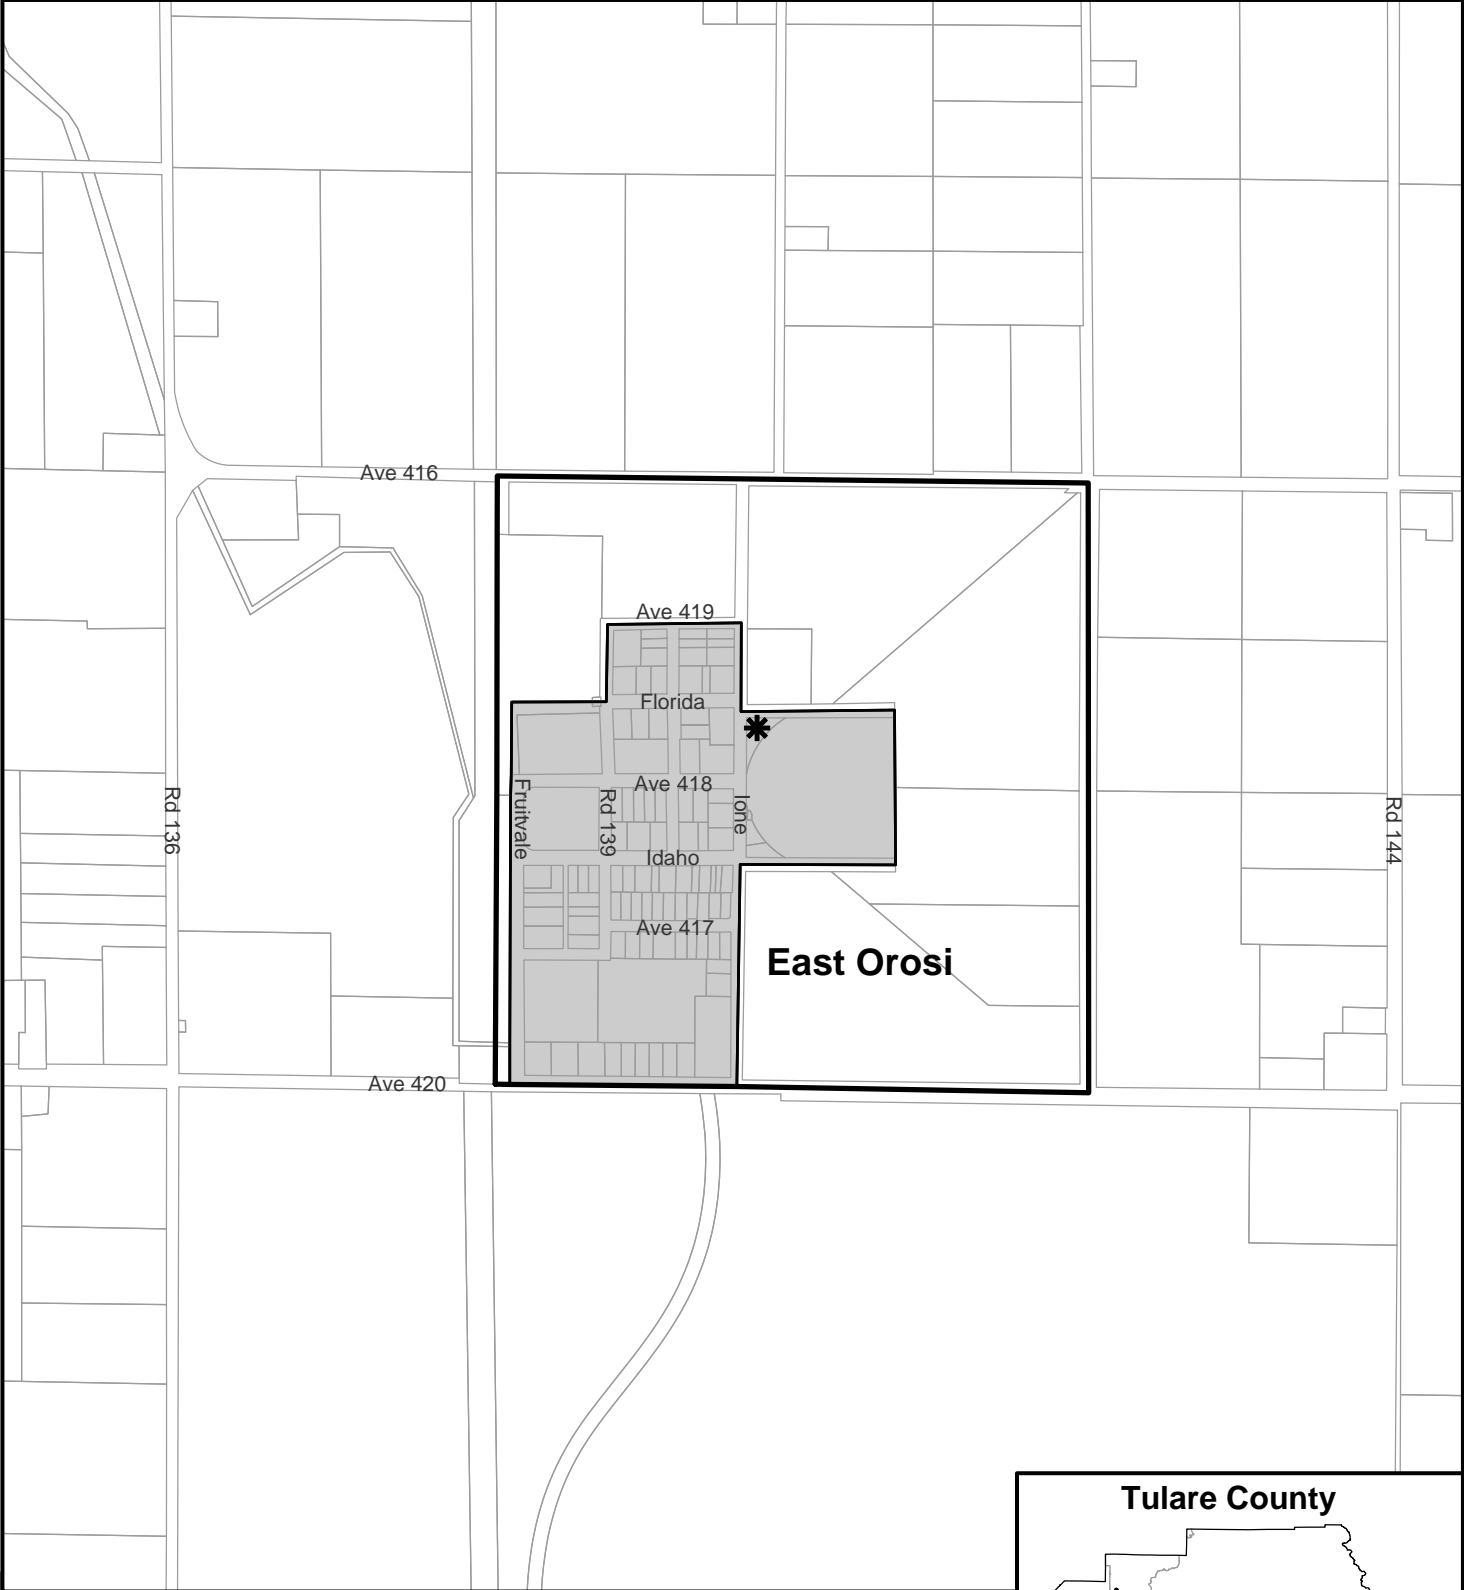

Tulare County Community Services Districts

-  CSDs
-  Cities
-  State Highways

See individual district maps for spheres of influence

Allensworth Community Services District

-  Allensworth CSD
-  Sphere of Influence
-  Parcels
-  District Office

Alpaugh Community Services District

 Alpaugh CSD (no SOI yet)

 Parcels

 District Office

Alpine Village - Sequoia Crest CSD

-  Alpine Village-Sequoia Crest CSD
-  Sphere of Influence
-  Parcels

Ducor Community Services District

-  Ducor CSD
-  Sphere of Influence
-  Parcels

Tulare County

East Orosi Community Services District

-  East Orosi CSD
-  Sphere of Influence
-  Parcels
-  District Office

Goshen Community Services District