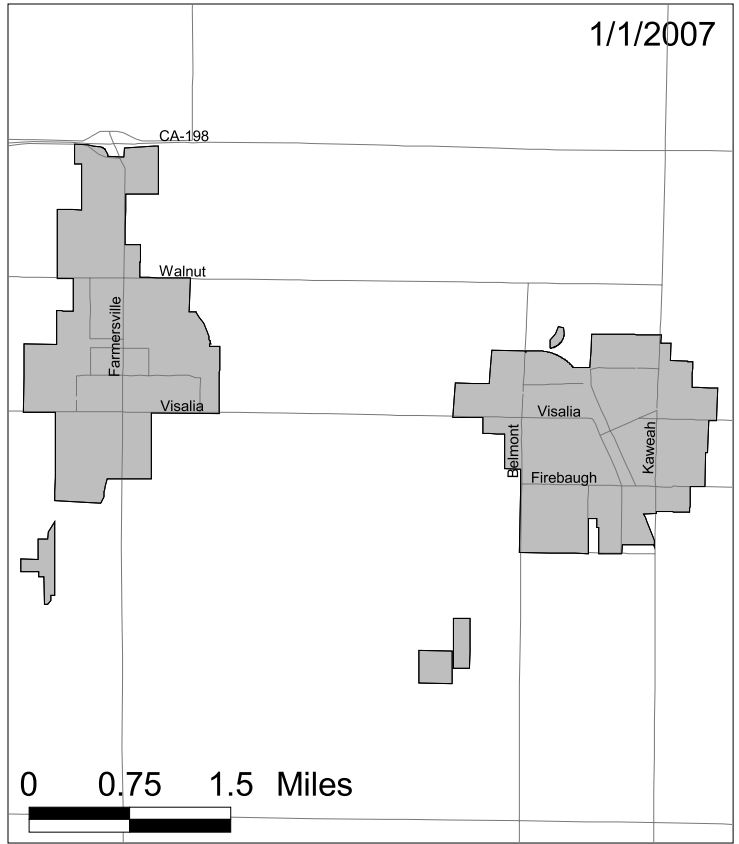

Orange Cove PPD still exists in Fresno County  
 Reclamation District No. 549 also extended into Kings County  
 The 5 RCDs merged to become Tulare County RCD

CSA #3 included the entire unincorporated County with the exception of the three currently existing FPDs  
 Fresno was the Principal County for Greater Kingsburg PRD

# Annexation Acreage per Year (Cities, CSDs, PUDs, SMDs)

1/1/1964

1/1/2007

1/1/1964

1/1/2007

-  CITY
-  Approved but not recorded

**CITY OF DINUBA**  
**CITY OF FARMERSVILLE**  
**CITY OF EXETER**  
**1/1/1964 to 1/1/2007**