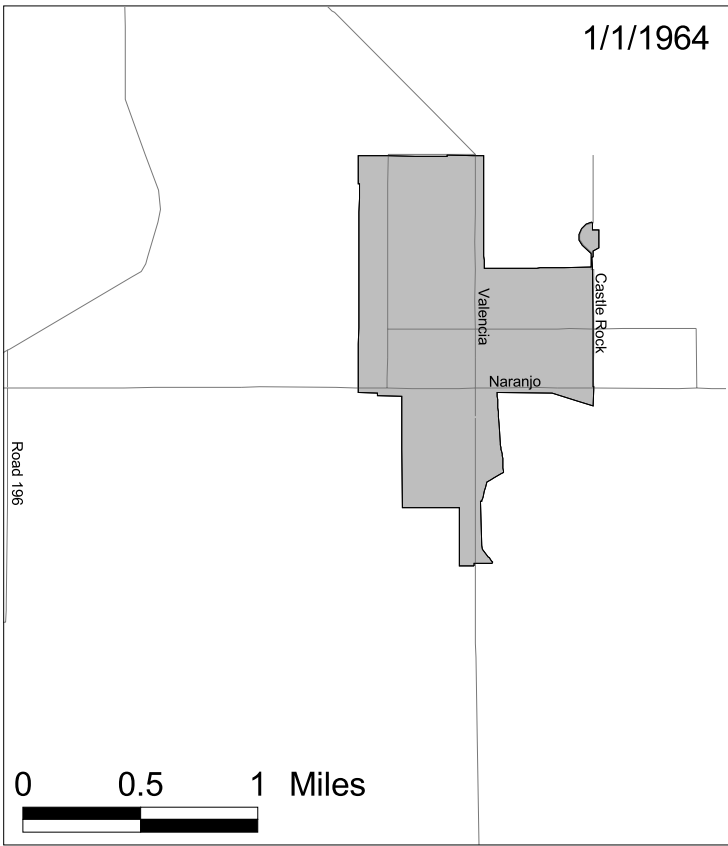

1/1/1964

1/1/2007

1/1/1964

1/1/2007

- CITY
- Approved but not recorded

CITY OF LINDSAY
CITY OF WOODLAKE
1/1/1964 to 1/1/2007