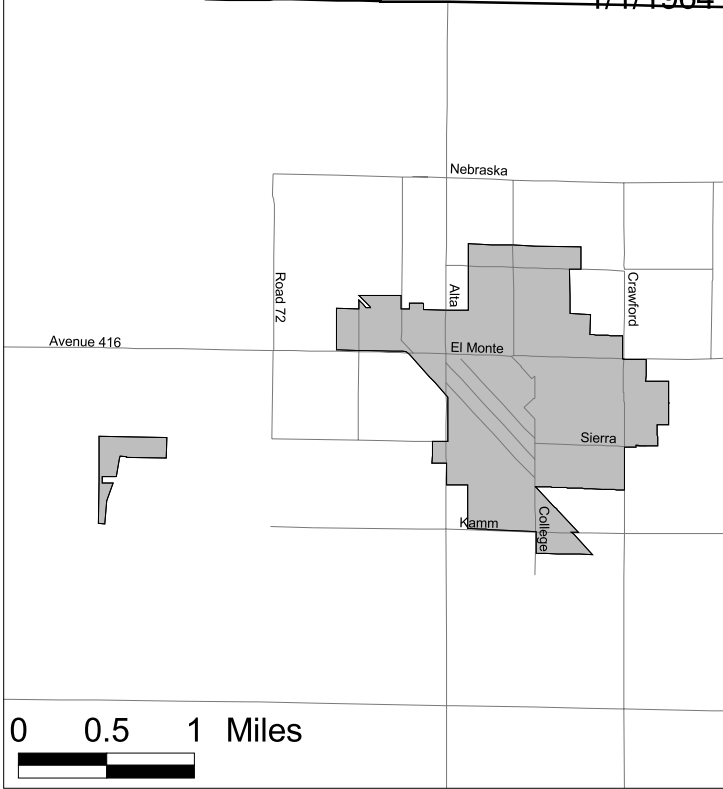

Orange Cove PPD still exists in Fresno County  
 Reclamation District No. 549 also extended into Kings County  
 The 5 RCDs merged to become Tulare County RCD

CSA #3 included the entire unincorporated County with the exception of the three currently existing FPDs  
 Fresno was the Principal County for Greater Kingsburg PRD

# Annexation Acreage per Year (Cities, CSDs, PUDs, SMDs)

1/1/1964

1/1/2007

1/1/1964

1/1/2007

-  CITY
-  Approved but not recorded

**CITY OF DINUBA**  
**CITY OF FARMERSVILLE**  
**CITY OF EXETER**  
**1/1/1964 to 1/1/2007**