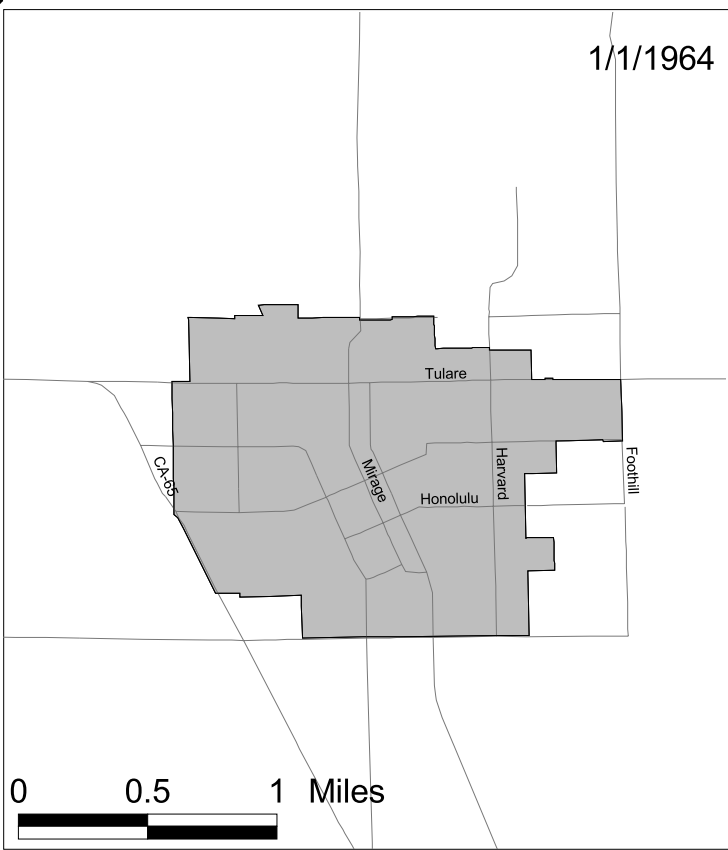

1/1/1964

1/1/2007

1/1/1964

1/1/2007

- CITY
- Approved but not recorded

CITY OF LINDSAY
CITY OF WOODLAKE
1/1/1964 to 1/1/2007