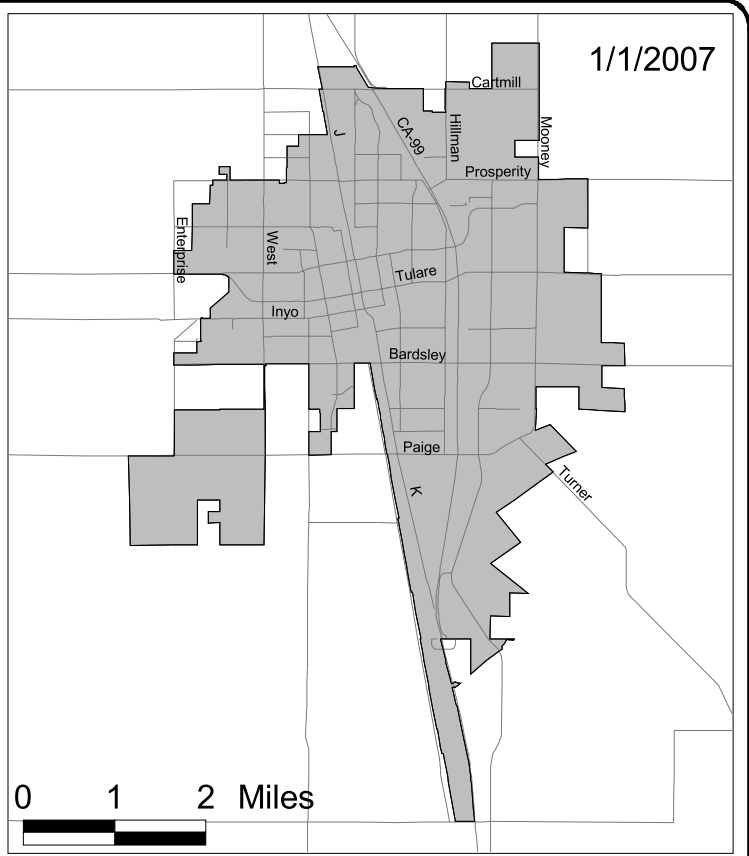

Orange Cove PPD still exists in Fresno County  
 Reclamation District No. 549 also extended into Kings County  
 The 5 RCDs merged to become Tulare County RCD

CSA #3 included the entire unincorporated County with the exception of the three currently existing FPDs  
 Fresno was the Principal County for Greater Kingsburg PRD

1/1/1964

1/1/2007

- CITY
- Approved but not recorded

**CITY OF VISALIA**  
1/1/1964 to 1/1/2007

**FIGURE 3**

- CITY
- Approved but not recorded

CITY OF TULARE  
CITY OF PORTERVILLE  
1/1/1964 to 1/1/2007

FIGURE 4