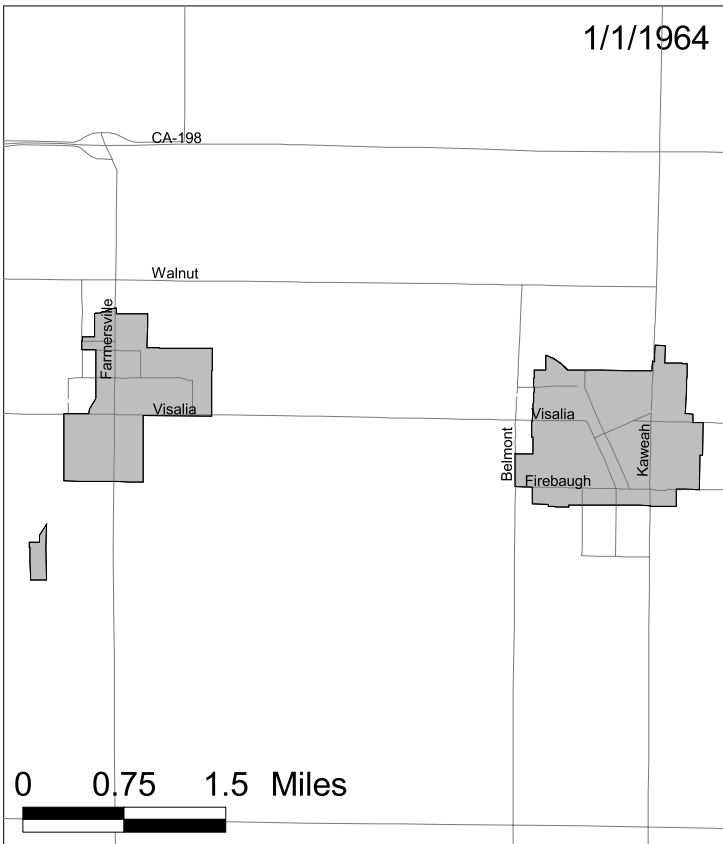

Orange Cove PPD still exists in Fresno County  
 Reclamation District No. 549 also extended into Kings County  
 The 5 RCDs merged to become Tulare County RCD

CSA #3 included the entire unincorporated County with the exception of the three currently existing FPDs  
 Fresno was the Principal County for Greater Kingsburg PRD

# Annexation Acreage per Year (Cities, CSDs, PUDs, SMDs)

1/1/1964

1/1/2007

1/1/1964

1/1/2007

-  CITY
-  Approved but not recorded

**CITY OF DINUBA**  
**CITY OF FARMERSVILLE**  
**CITY OF EXETER**  
**1/1/1964 to 1/1/2007**