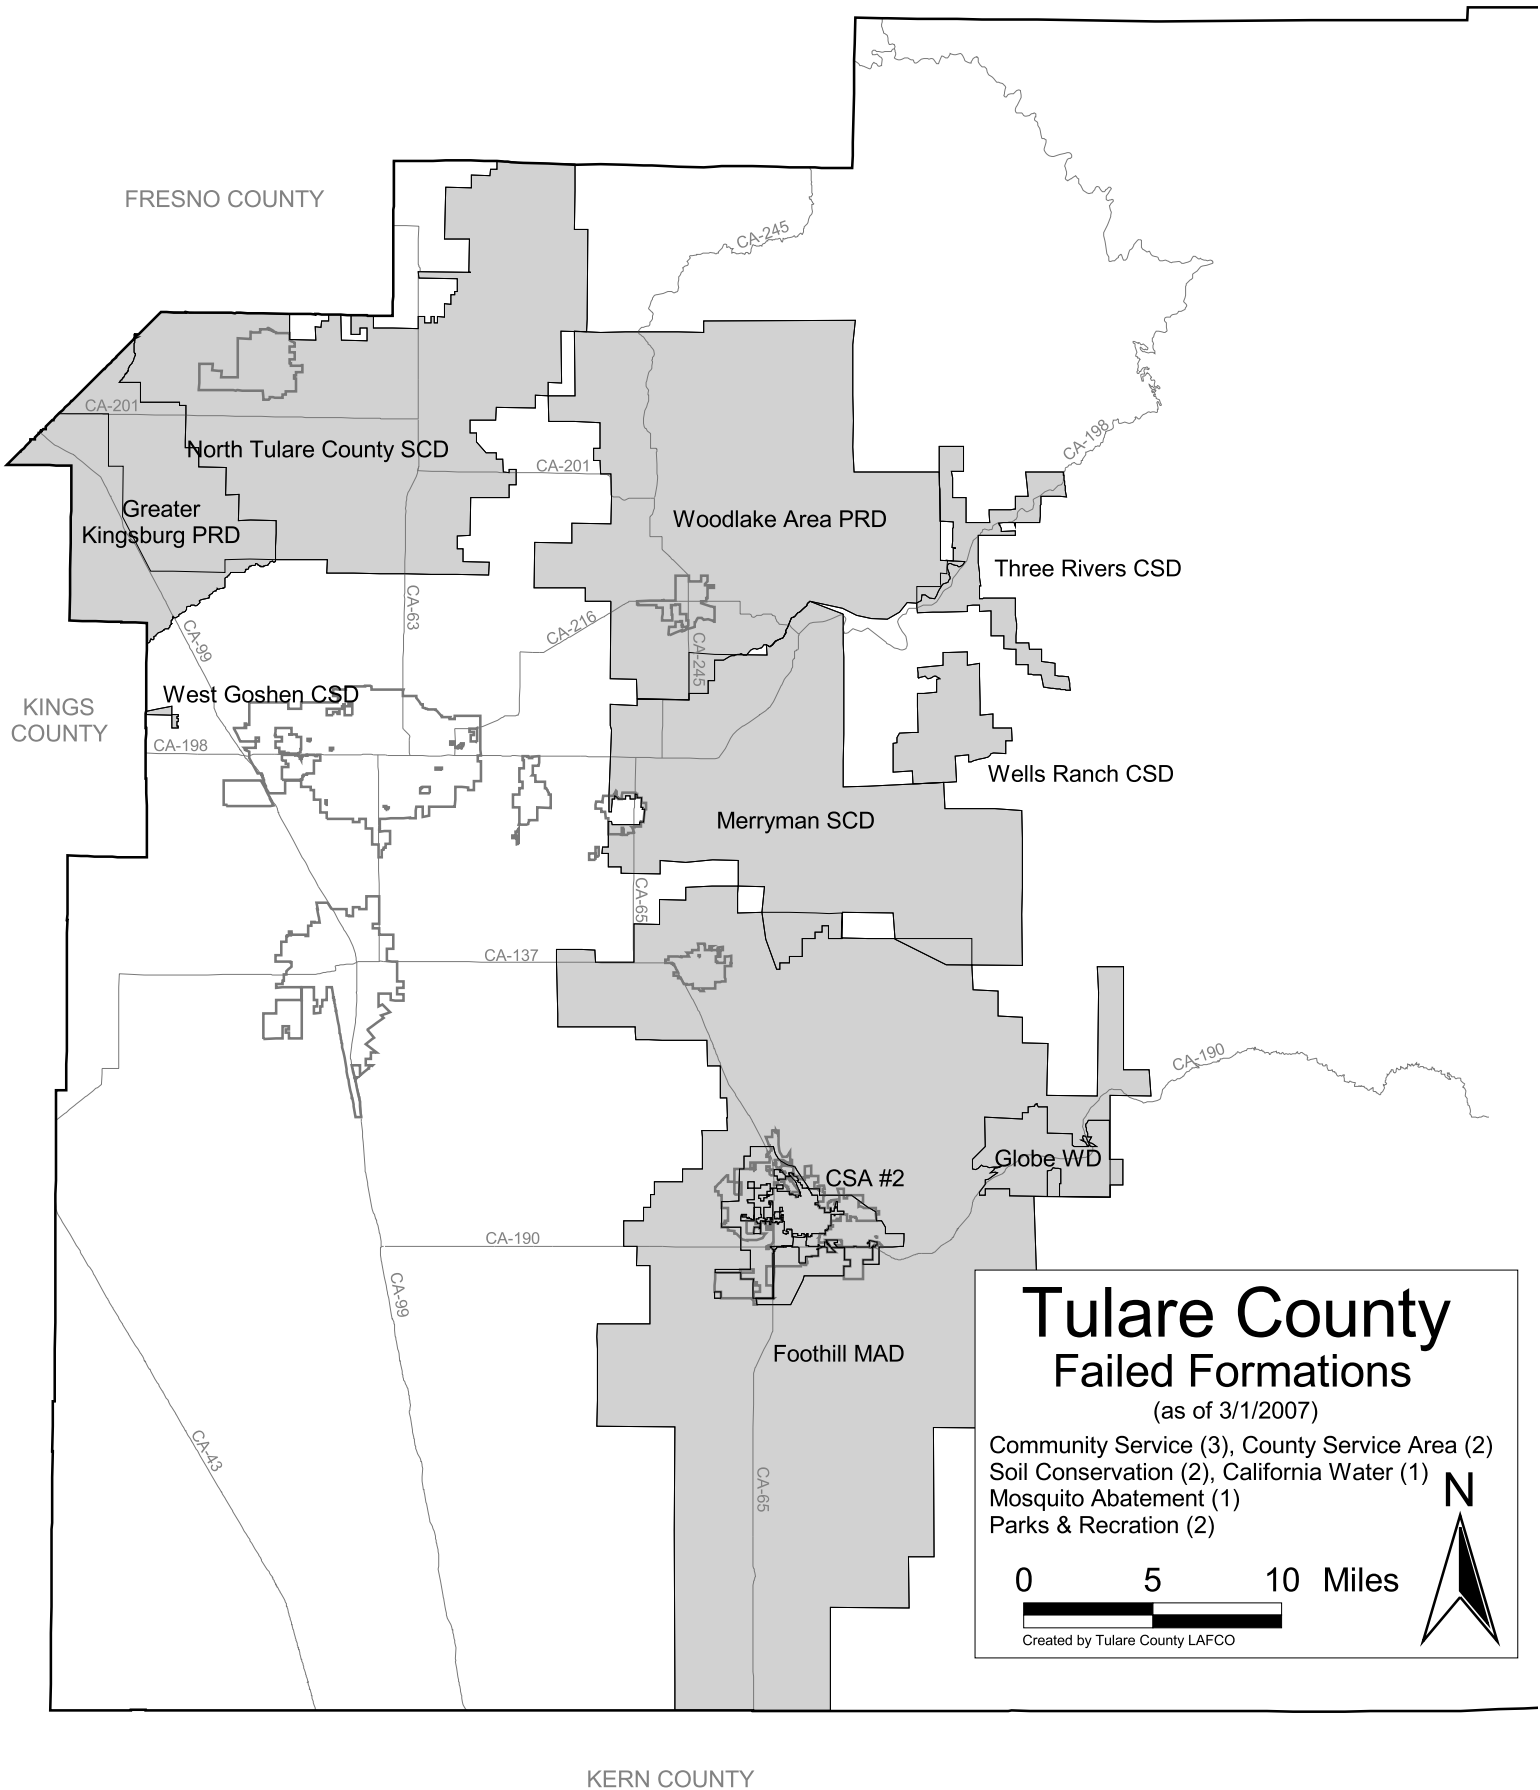

Orange Cove PPD still exists in Fresno County  
 Reclamation District No. 549 also extended into Kings County  
 The 5 RCDs merged to become Tulare County RCD

CSA #3 included the entire unincorporated County with the exception of the three currently existing FPDs  
 Fresno was the Principal County for Greater Kingsburg PRD

# Annexation Acreage per Year (Cities, CSDs, PUDs, SMDs)

1/1/1964

1/1/2007

1/1/1964

1/1/2007

-  CITY
-  Approved but not recorded

**CITY OF DINUBA**  
**CITY OF FARMERSVILLE**  
**CITY OF EXETER**  
**1/1/1964 to 1/1/2007**

FIGURE 1

1/1/1964

1/1/2007

1/1/1964

1/1/2007

-  CITY
-  Approved but not recorded

CITY OF LINDSAY  
 CITY OF WOODLAKE  
 1/1/1964 to 1/1/2007

FIGURE 2

1/1/1964

1/1/2007

- CITY
- Approved but not recorded

**CITY OF VISALIA**  
1/1/1964 to 1/1/2007

**FIGURE 3**

- CITY
- Approved but not recorded

CITY OF TULARE  
CITY OF PORTERVILLE  
1/1/1964 to 1/1/2007

FIGURE 4