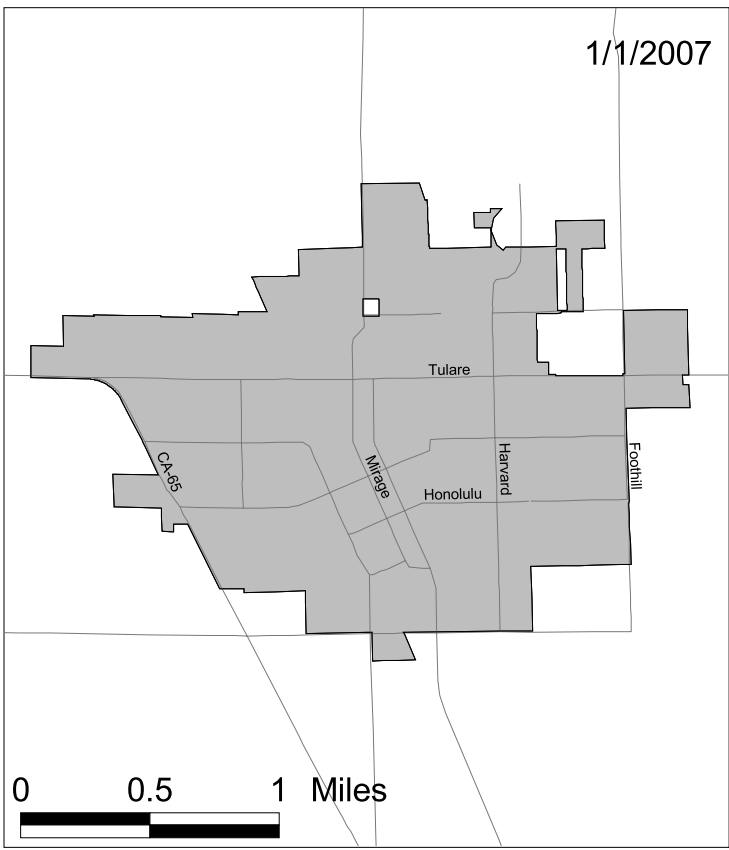

FIGURE 1

1/1/2007