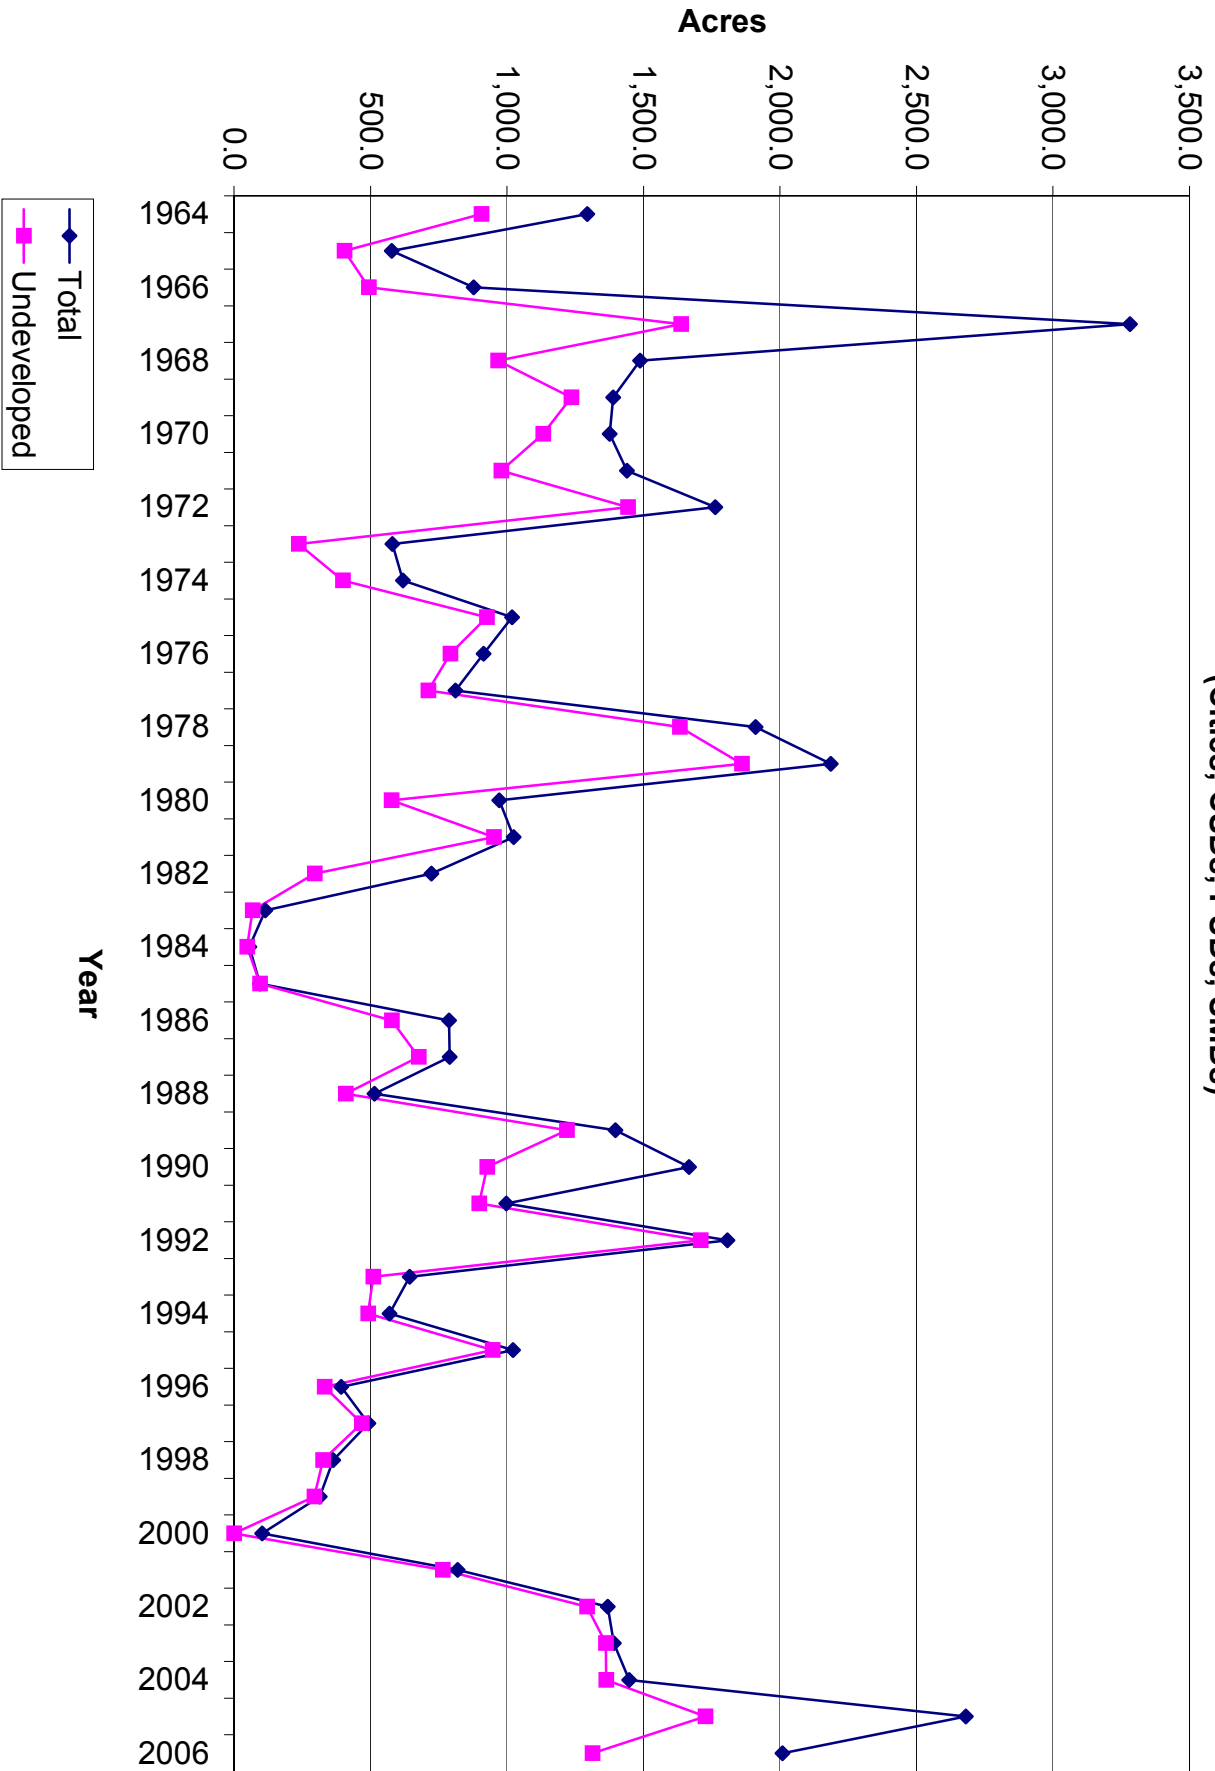

Orange Cove PPD still exists in Fresno County  
 Reclamation District No. 549 also extended into Kings County  
 The 5 RCDs merged to become Tulare County RCD

CSA #3 included the entire unincorporated County with the exception of the three currently existing FPDs  
 Fresno was the Principal County for Greater Kingsburg PRD

# Annexation Acreage per Year (Cities, CSDs, PUDs, SMDs)

1/1/1964

1/1/2007

1/1/1964

1/1/2007

-  CITY
-  Approved but not recorded

**CITY OF DINUBA**  
**CITY OF FARMERSVILLE**  
**CITY OF EXETER**  
**1/1/1964 to 1/1/2007**

FIGURE 1

1/1/1964

1/1/2007

1/1/1964

1/1/2007

-  CITY
-  Approved but not recorded

CITY OF LINDSAY  
 CITY OF WOODLAKE  
 1/1/1964 to 1/1/2007

FIGURE 2

1/1/1964

1/1/2007

- CITY
- Approved but not recorded

**CITY OF VISALIA**  
1/1/1964 to 1/1/2007

**FIGURE 3**

- CITY
- Approved but not recorded

CITY OF TULARE  
CITY OF PORTERVILLE  
1/1/1964 to 1/1/2007

FIGURE 4