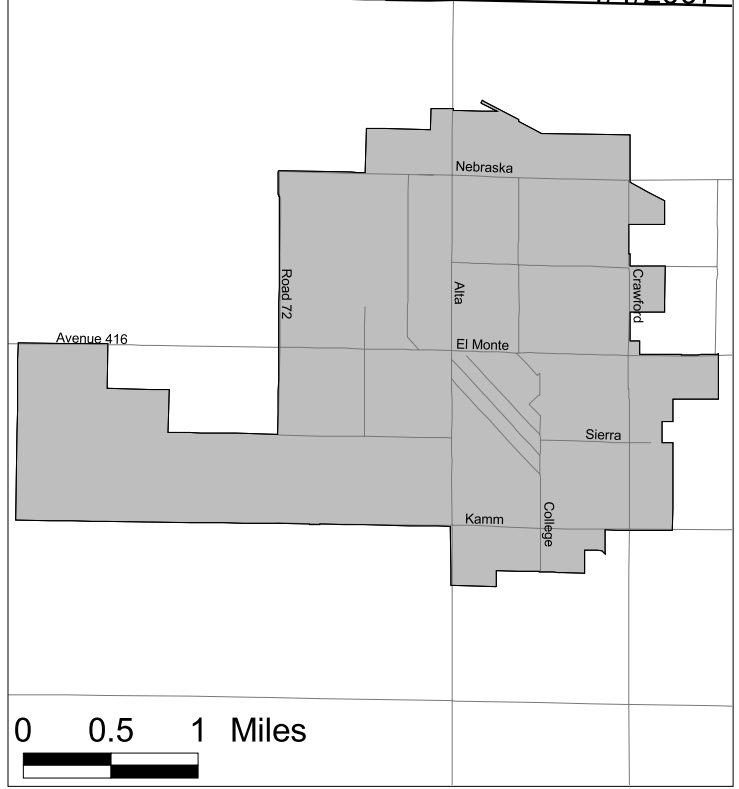

Orange Cove PPD still exists in Fresno County  
 Reclamation District No. 549 also extended into Kings County  
 The 5 RCDs merged to become Tulare County RCD

CSA #3 included the entire unincorporated County with the exception of the three currently existing FPDs  
 Fresno was the Principal County for Greater Kingsburg PRD

# Annexation Acreage per Year (Cities, CSDs, PUDs, SMDs)

1/1/1964

1/1/2007

1/1/1964

1/1/2007

-  CITY
-  Approved but not recorded

**CITY OF DINUBA**  
**CITY OF FARMERSVILLE**  
**CITY OF EXETER**  
**1/1/1964 to 1/1/2007**