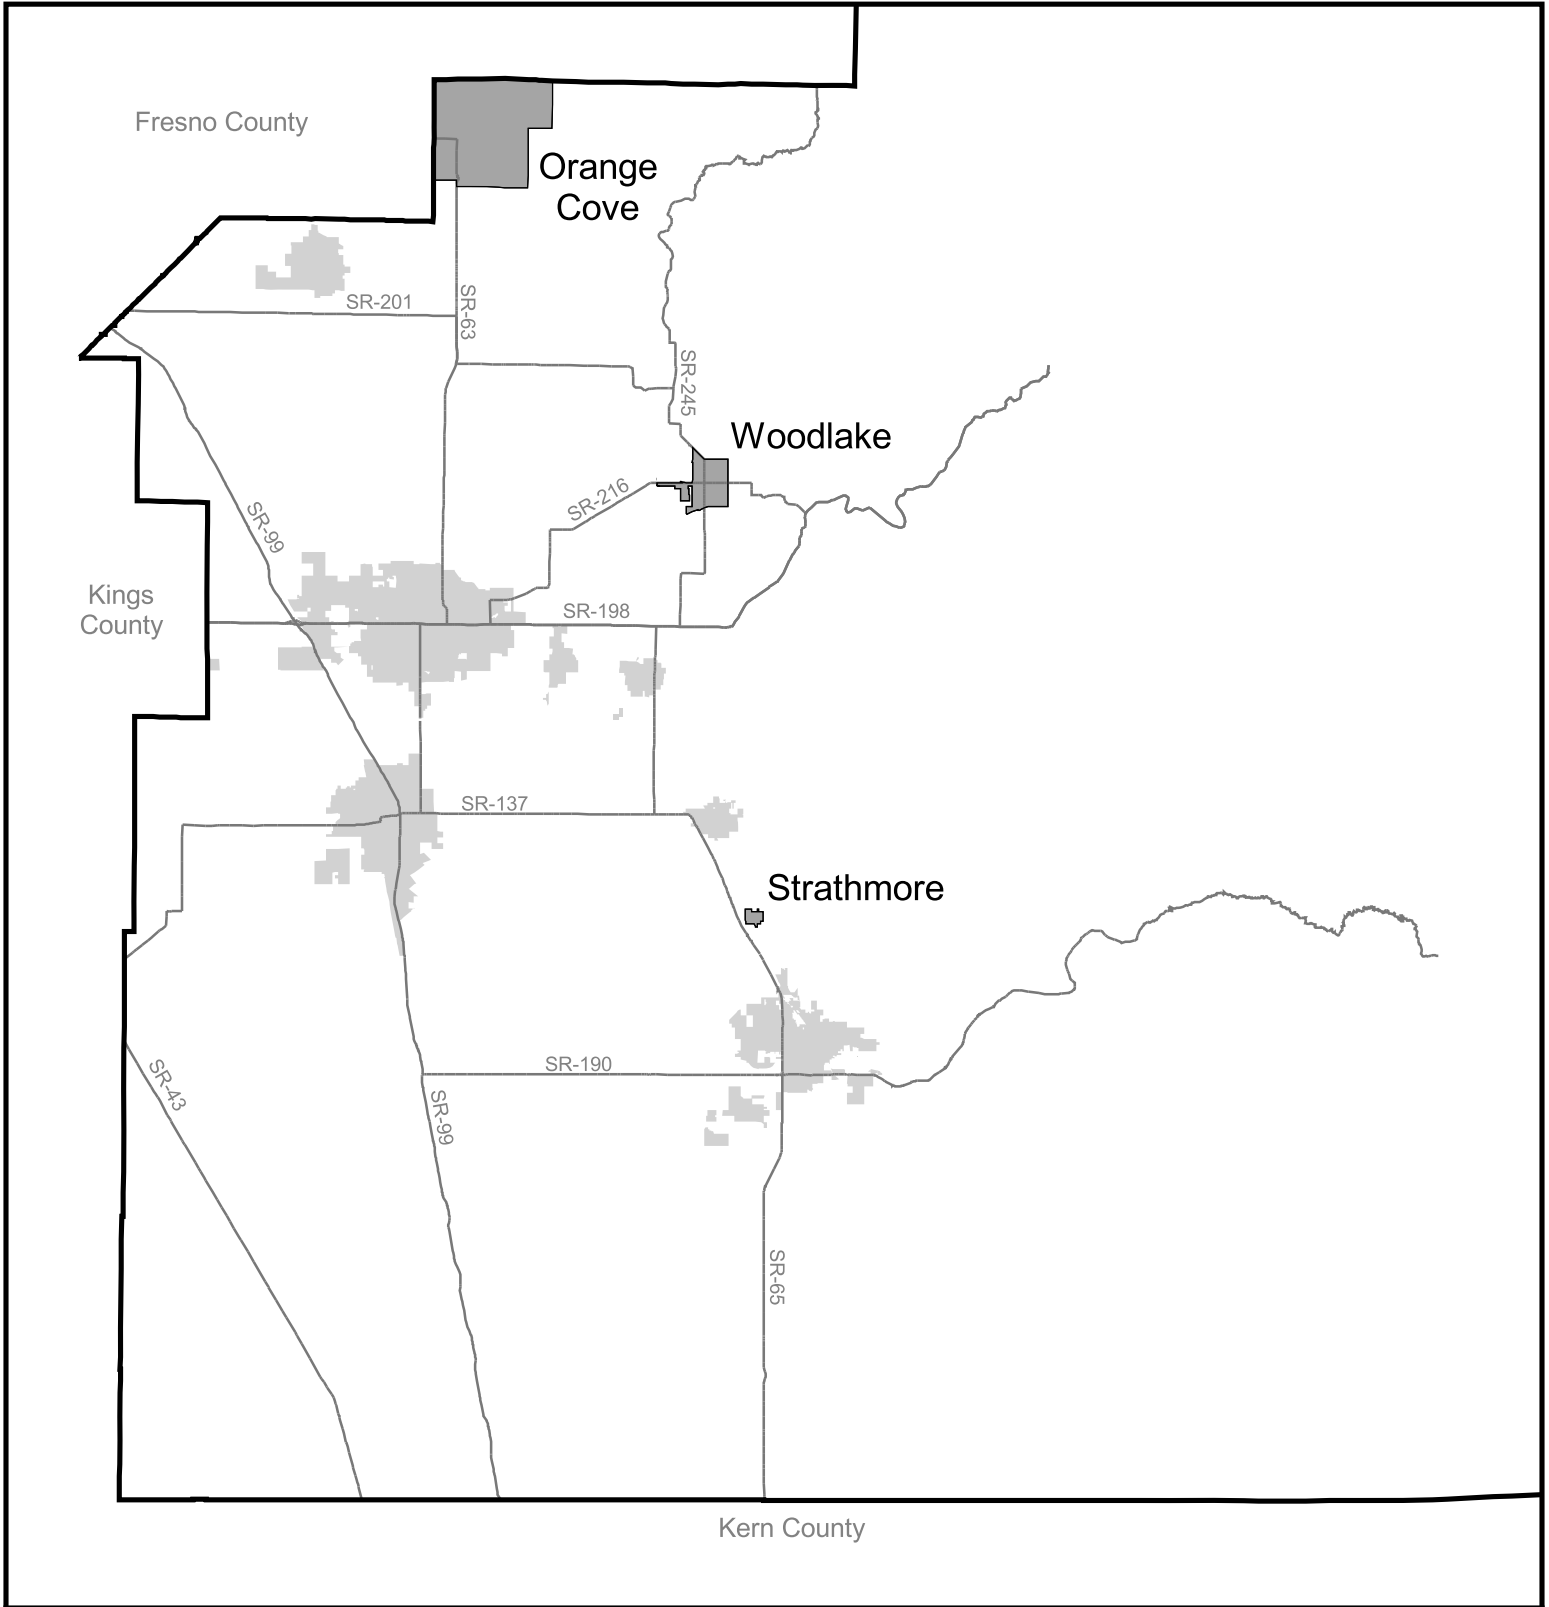

Tulare County Fire Protection Districts

- State Highways
- ▭ Tulare County
- ▭ Cities
- ▭ FPDs

Boundaries as of 12/1/12