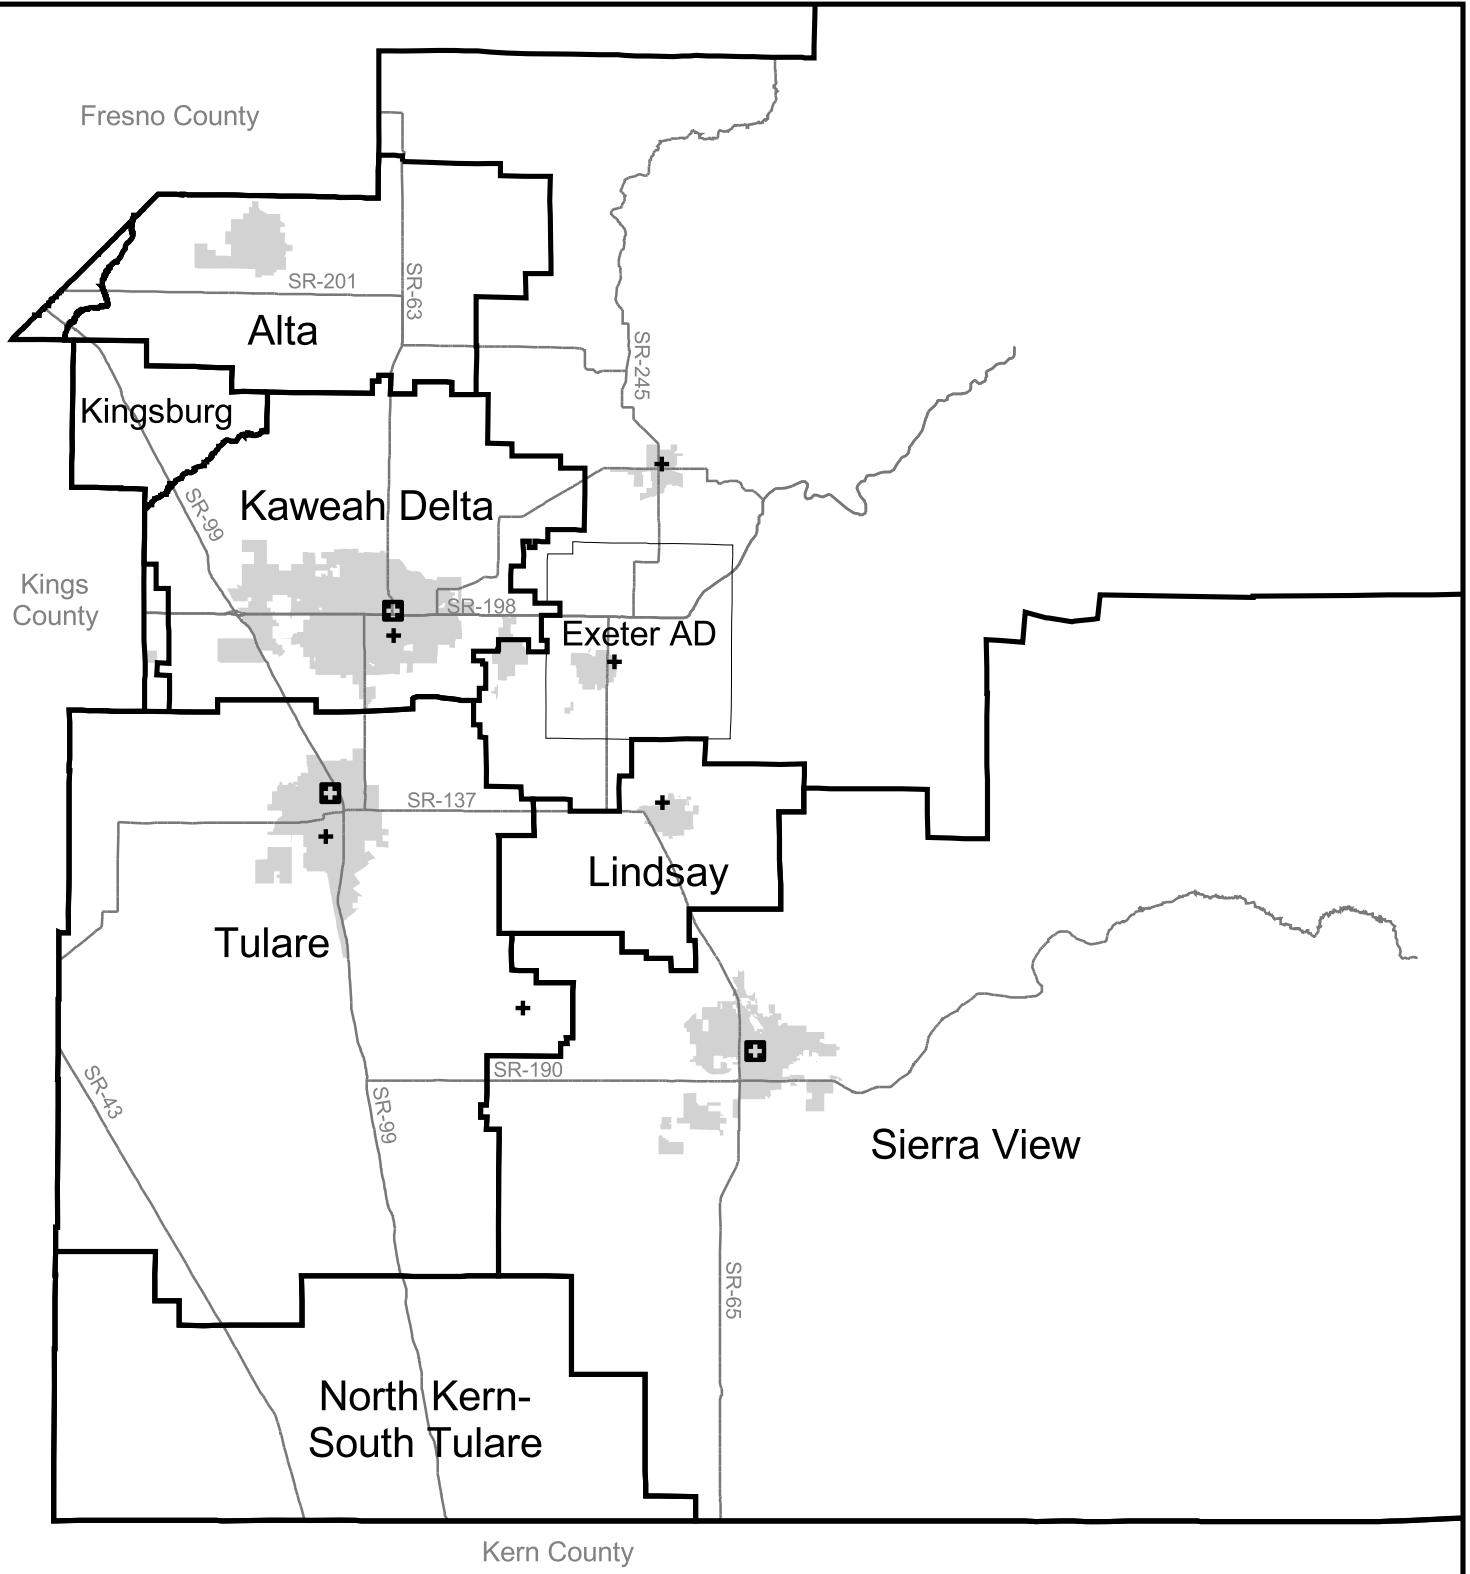

0 5 10 15 Miles

Tulare County California Water Districts

- State Highways
- Districts
- Cities

Angiola is primarily in Kings County
Atwell Island is primarily in Tulare County
Kern-Tulare is primarily in Kern County

Boundaries as of 9/30/12

Tulare County Irrigation Districts

-  State Highways
-  Districts
-  Cities

Consolidated, Orange Cove and Hills Valley are primarily in Fresno County. Alta and Delano-Earlimart are primarily in Tulare County.

Boundaries as of 12/1/12

Tulare County Hospital Districts

— State Highways

▭ Districts

■ Cities

⊕ Hospitals

⊕ Clinics

Kaweah Delta operates clinics in Exeter, Lindsay and Woodlake
 Tulare operates clinics in Lindsay, Woodville and Kingsburg

Kingsburg HD is primarily in Fresno County
 NK-ST HD is primarily in Kern County
 Exeter is an Ambulance District

Boundaries as of 9/30/12

Tulare County Memorial Districts

- State Highways
- ▭ Districts
- Cities
- ★ Veteran Memorial Buildings