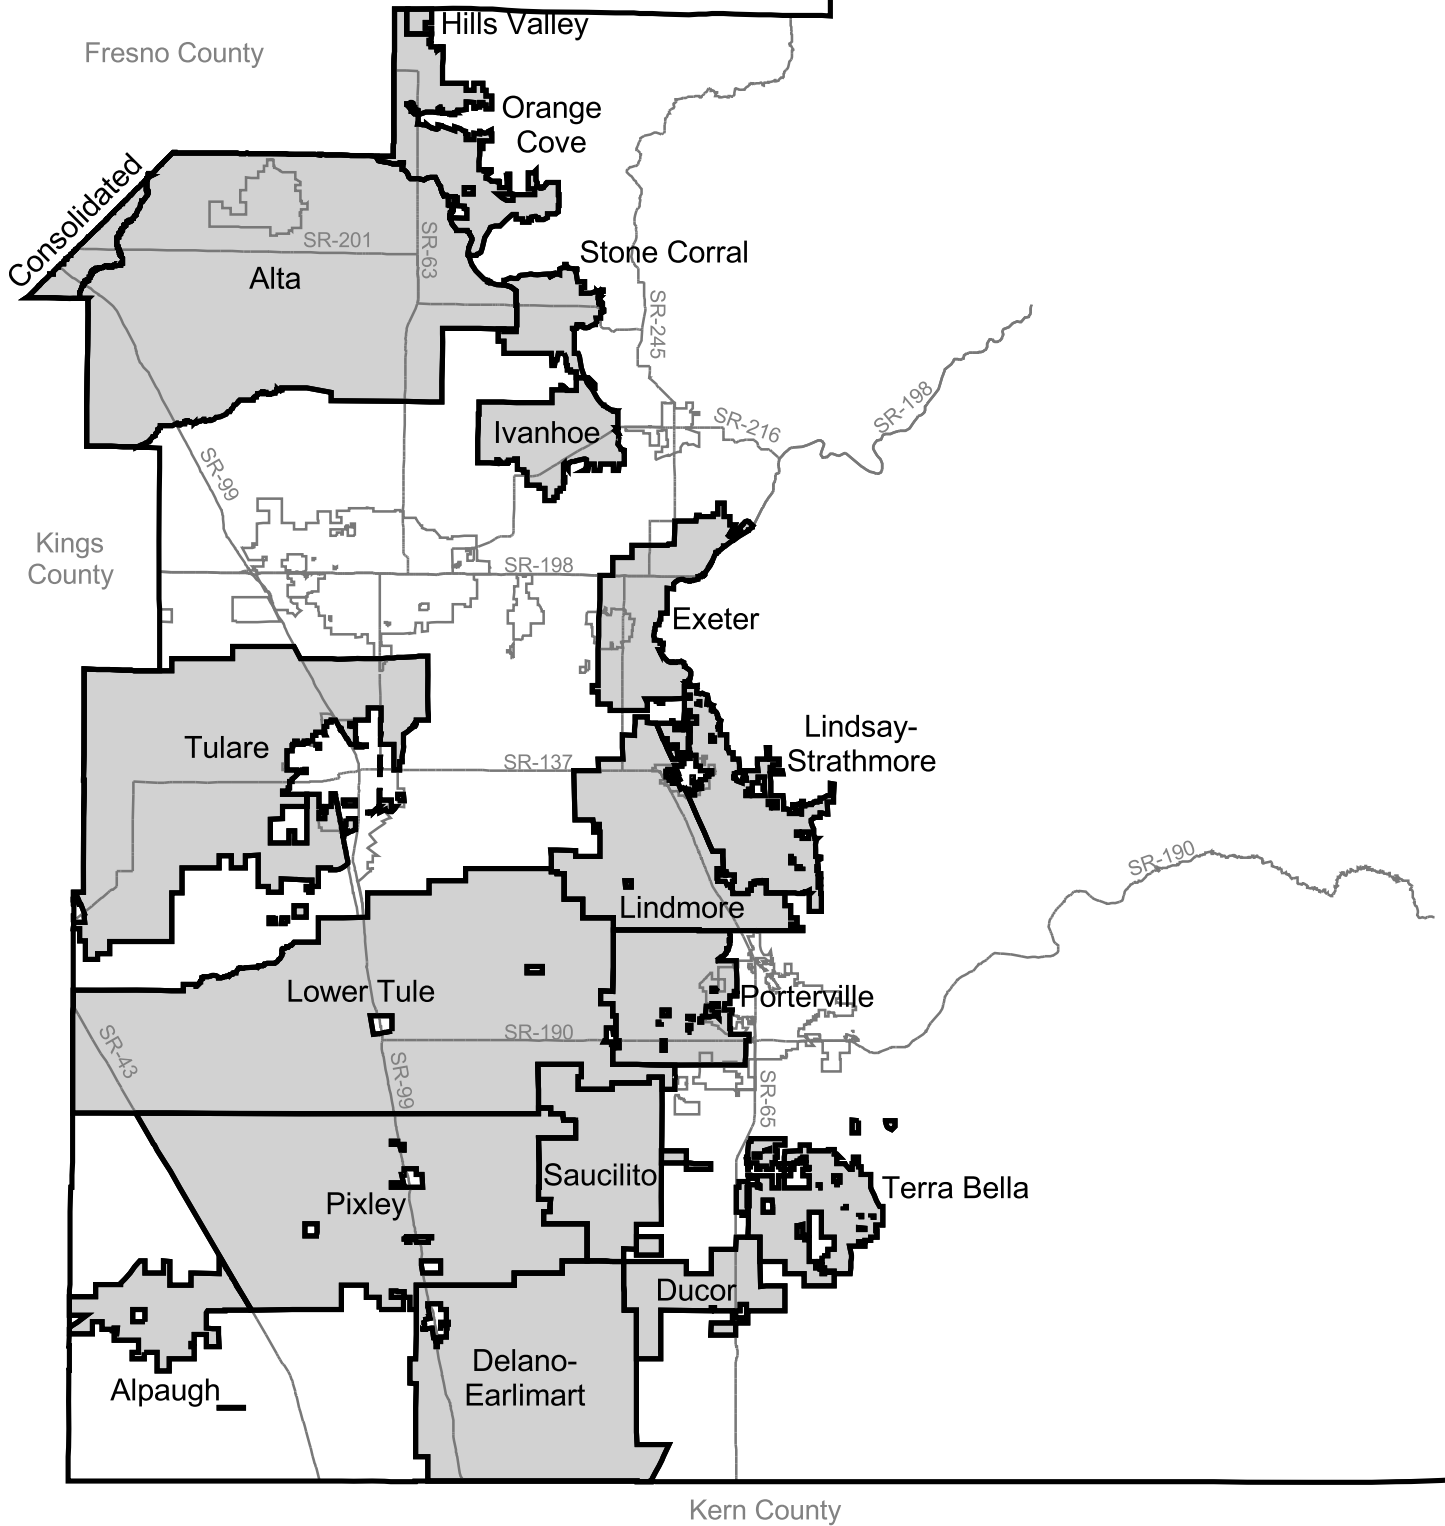

- State Highways
- ▭ Tulare County
- ▭ Cities in Tulare County
- ▭ Urban Districts

CSA #1 covers the entire unincorporated County except for CSA #2
 One parcel is within the Selma-Kingsburg-Fowler Sanitation District near Kingsburg
 Boundaries as of 12/1/12

0 5 10 15 Miles

Tulare County California Water Districts

- State Highways
- Districts
- Cities

Angiola is primarily in Kings County
Atwell Island is primarily in Tulare County
Kern-Tulare is primarily in Kern County

Boundaries as of 9/30/12

Tulare County Irrigation Districts

-  State Highways
-  Districts
-  Cities

Consolidated, Orange Cove and Hills Valley are primarily in Fresno County. Alta and Delano-Earlimart are primarily in Tulare County.

Boundaries as of 12/1/12

Tulare County Hospital Districts

— State Highways

▭ Districts

■ Cities

⊕ Hospitals

⊕ Clinics

Kaweah Delta operates clinics in Exeter, Lindsay and Woodlake
 Tulare operates clinics in Lindsay, Woodville and Kingsburg