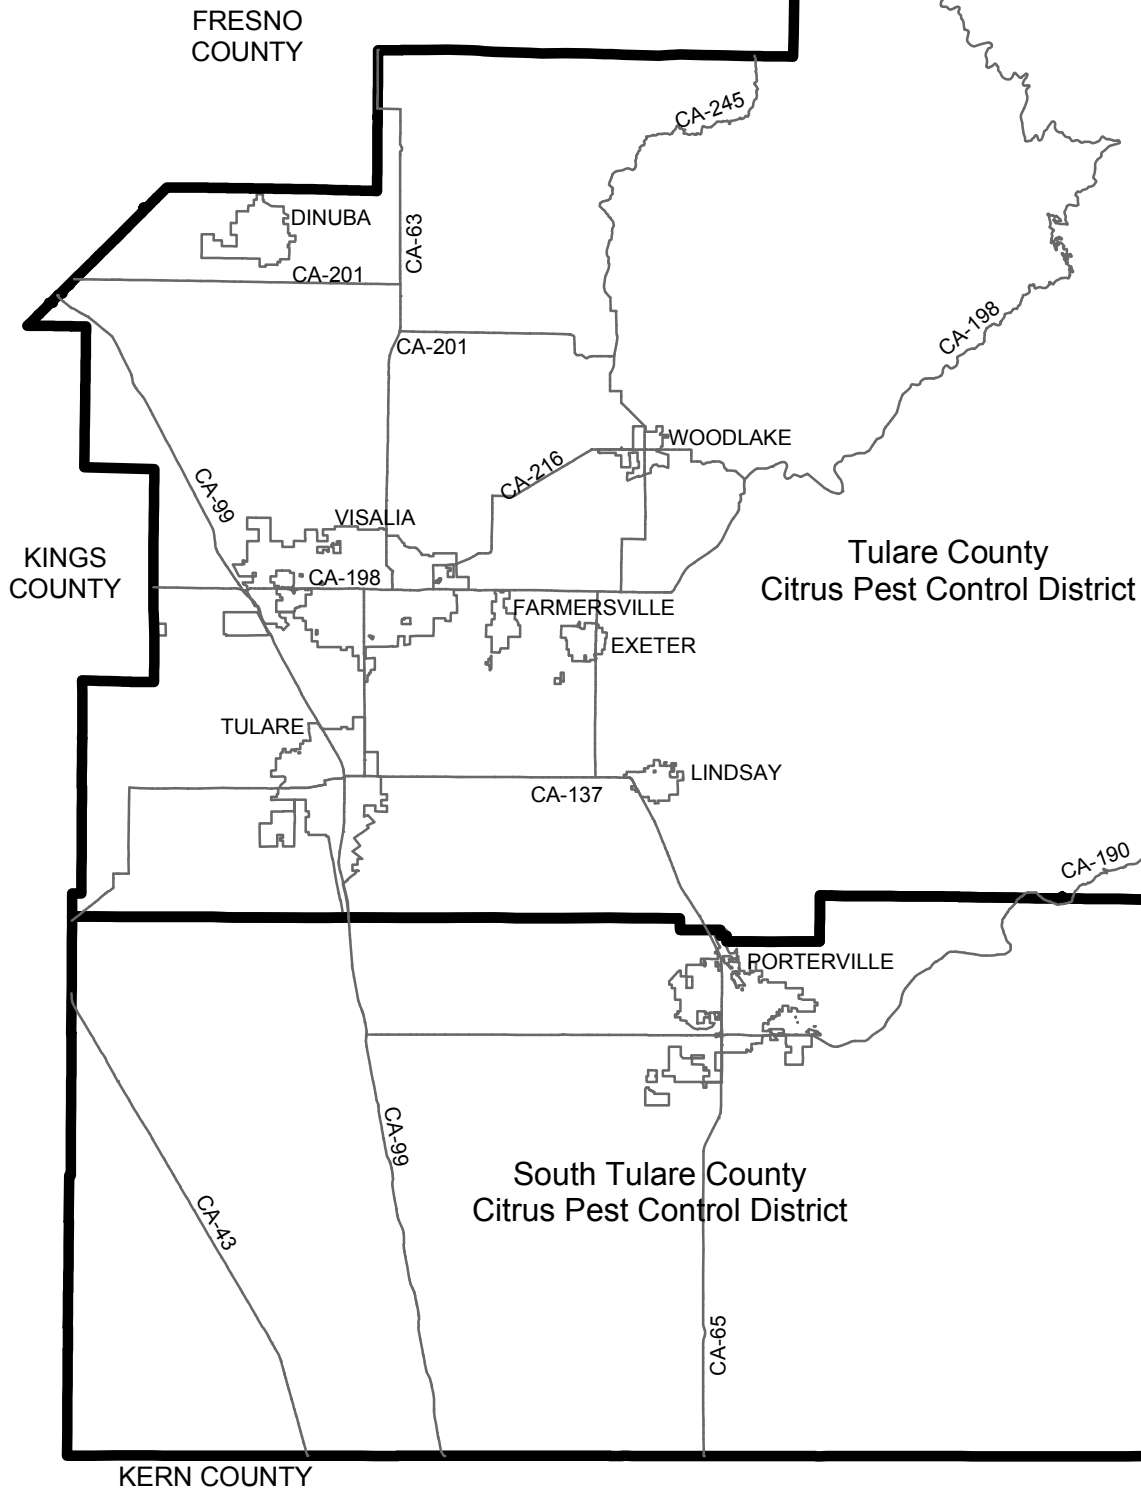

Tulare County Citrus Pest Control Districts

Boundaries as of 6/30/12

- District & Sphere of Influence
- Cities