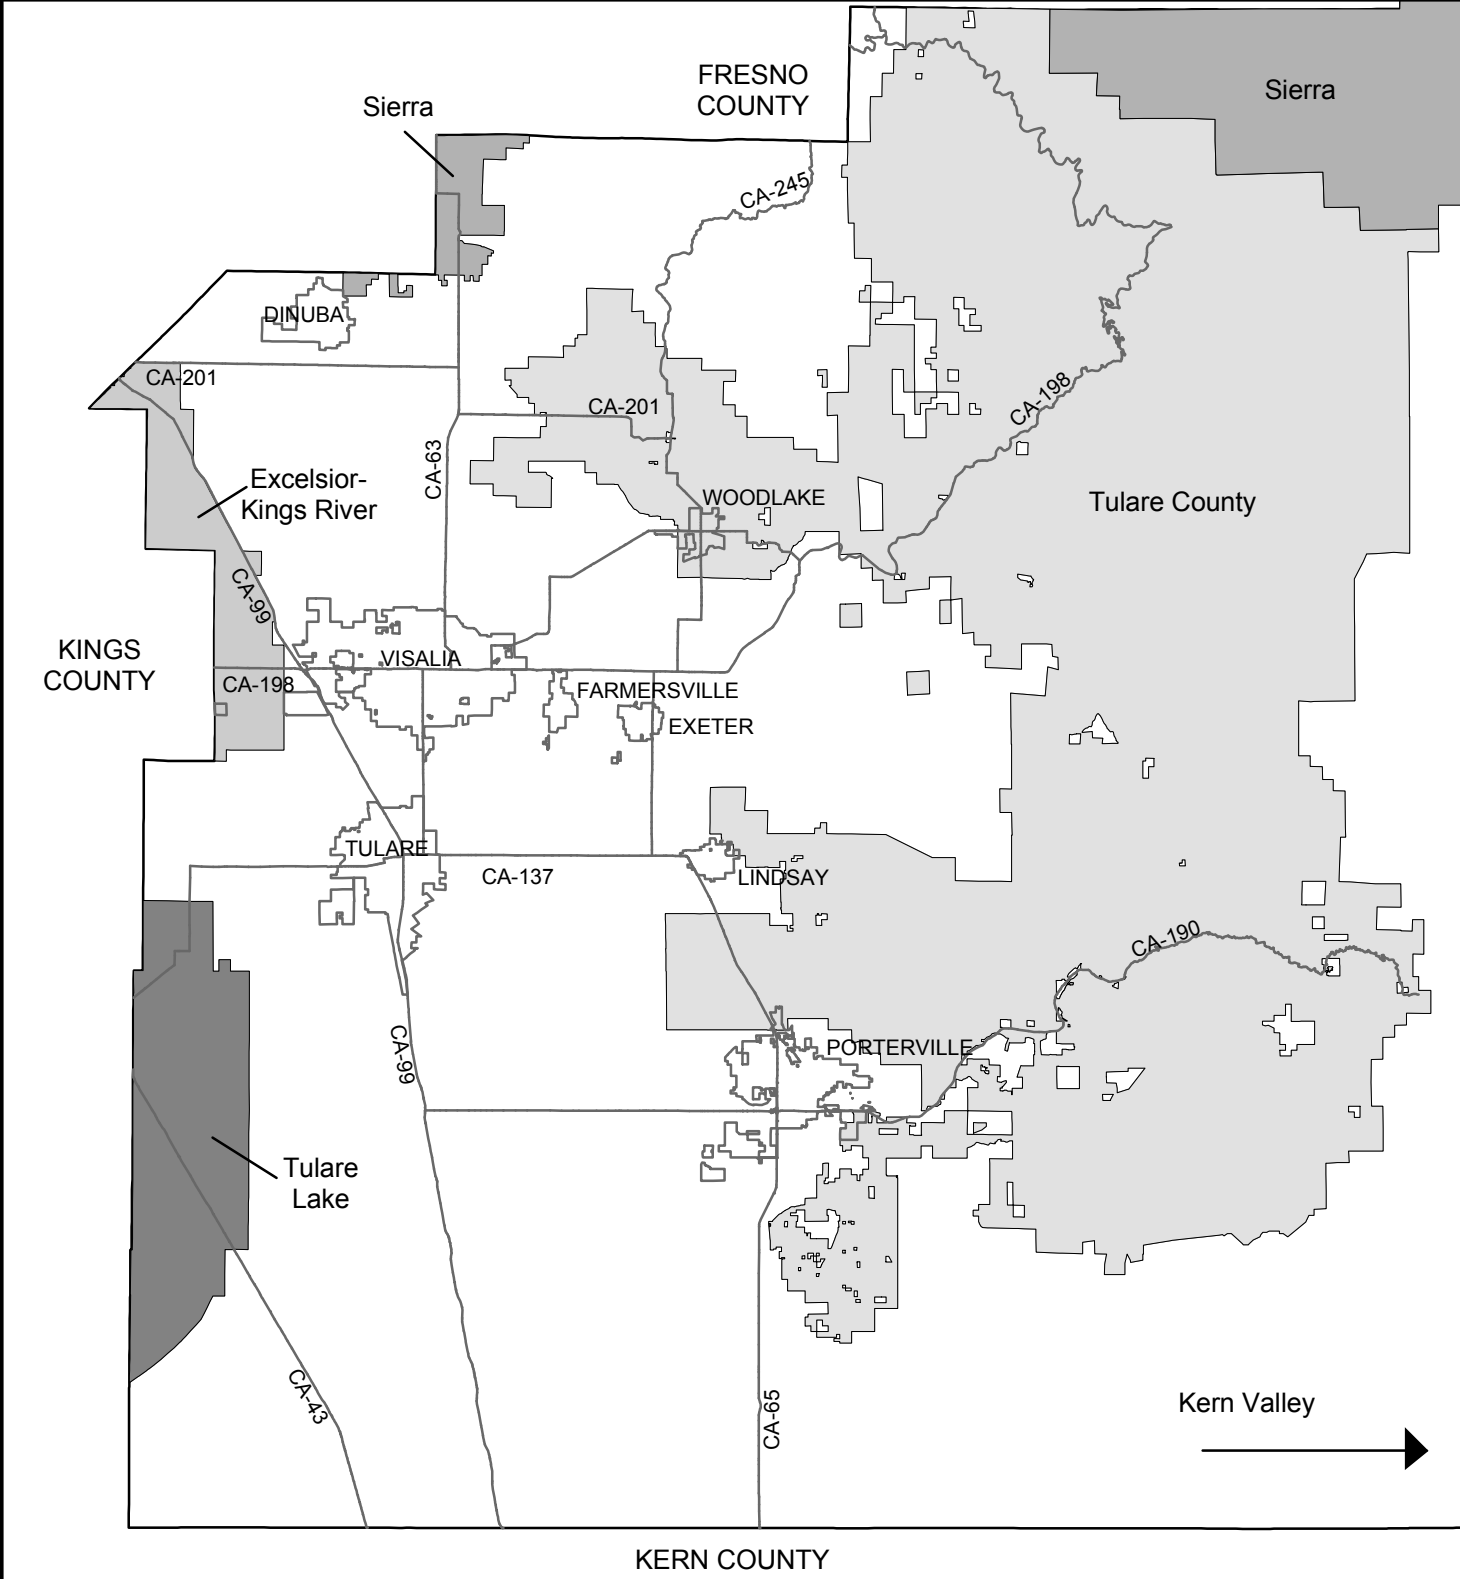

- State Highways
- ▭ Tulare County
- ▭ Cities in Tulare County
- ▭ Urban Districts

CSA #1 covers the entire unincorporated County except for CSA #2
 One parcel is within the Selma-Kingsburg-Fowler Sanitation District near Kingsburg
 Boundaries as of 12/1/12

Kingsburg HD is primarily in Fresno County
 NK-ST HD is primarily in Kern County
 Exeter is an Ambulance District

Boundaries as of 9/30/12

Tulare County Memorial Districts

- State Highways
- ▭ Districts
- Cities
- ★ Veteran Memorial Buildings

Boundaries as of 9/30/12

Tulare County Mosquito Abatement District Overview

Boundaries as of 6/30/12

-  Mosquito Abatement Districts (4)
-  Cities

Principal Counties:
Kern: Delano MAD
Kings: Kings MAD

Tulare County Public Cemetery Districts

-  State Highways
-  Districts
-  Cities
-  Public Cemeteries

Kingsburg and Reedley PCDs are primarily in Fresno County. Alta PCD is primarily in Tulare County.

Boundaries as of 9/30/12

0 5 10 15 Miles

Tulare County Resource Conservation District Overview