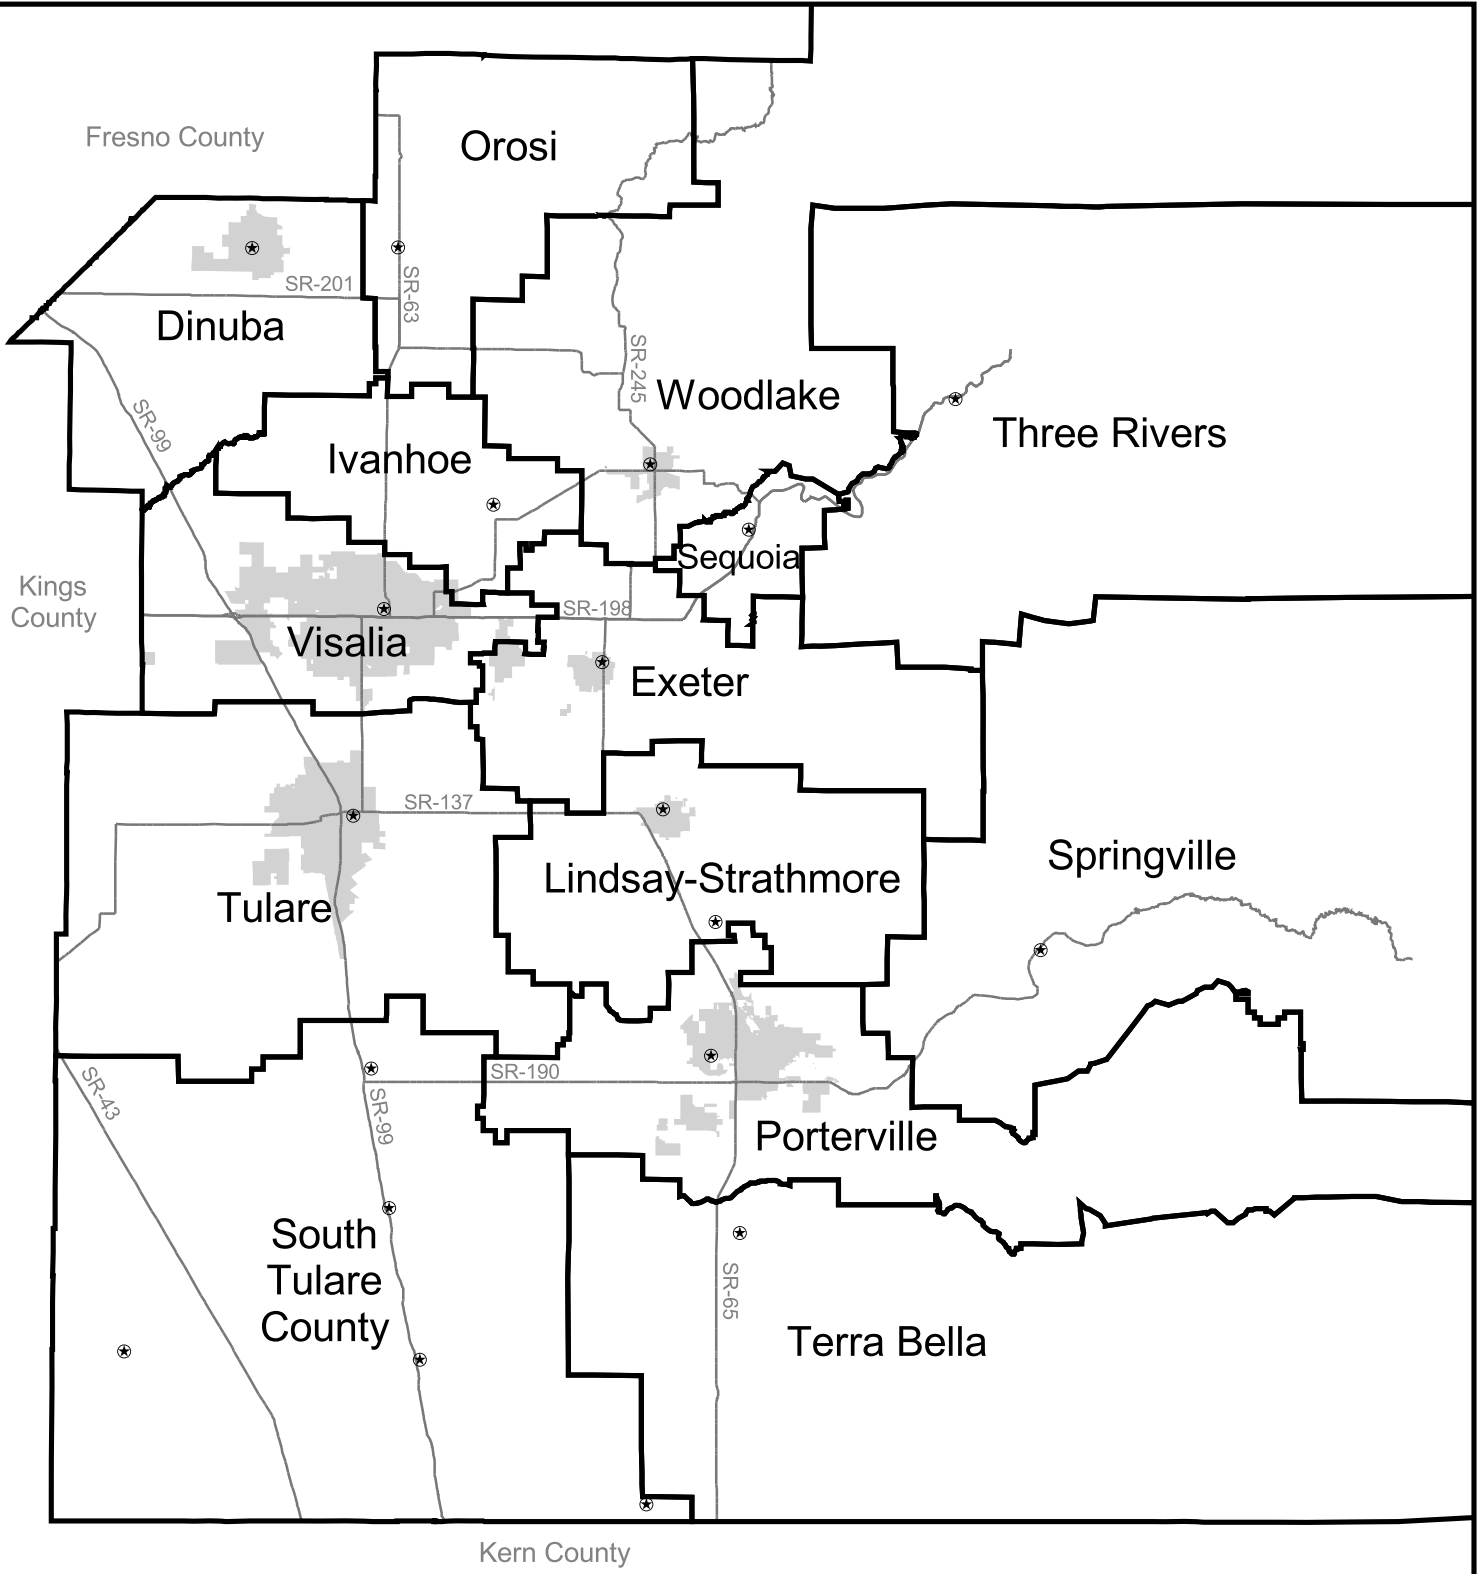

- State Highways
- ▭ Tulare County
- ▭ Cities in Tulare County
- ▭ Urban Districts

CSA #1 covers the entire unincorporated County except for CSA #2
 One parcel is within the Selma-Kingsburg-Fowler Sanitation District near Kingsburg
 Boundaries as of 12/1/12

0 5 10 15 Miles

Tulare County California Water Districts

- State Highways
- Districts
- Cities

Angiola is primarily in Kings County
Atwell Island is primarily in Tulare County
Kern-Tulare is primarily in Kern County

Boundaries as of 12/1/12

Tulare County Hospital Districts

— State Highways

▭ Districts

■ Cities

⊕ Hospitals

⊕ Clinics

Kaweah Delta operates clinics in Exeter, Lindsay and Woodlake
 Tulare operates clinics in Lindsay, Woodville and Kingsburg

Kingsburg HD is primarily in Fresno County
 NK-ST HD is primarily in Kern County
 Exeter is an Ambulance District

Boundaries as of 9/30/12

Tulare County Memorial Districts

- State Highways
- ▭ Districts
- Cities
- ★ Veteran Memorial Buildings