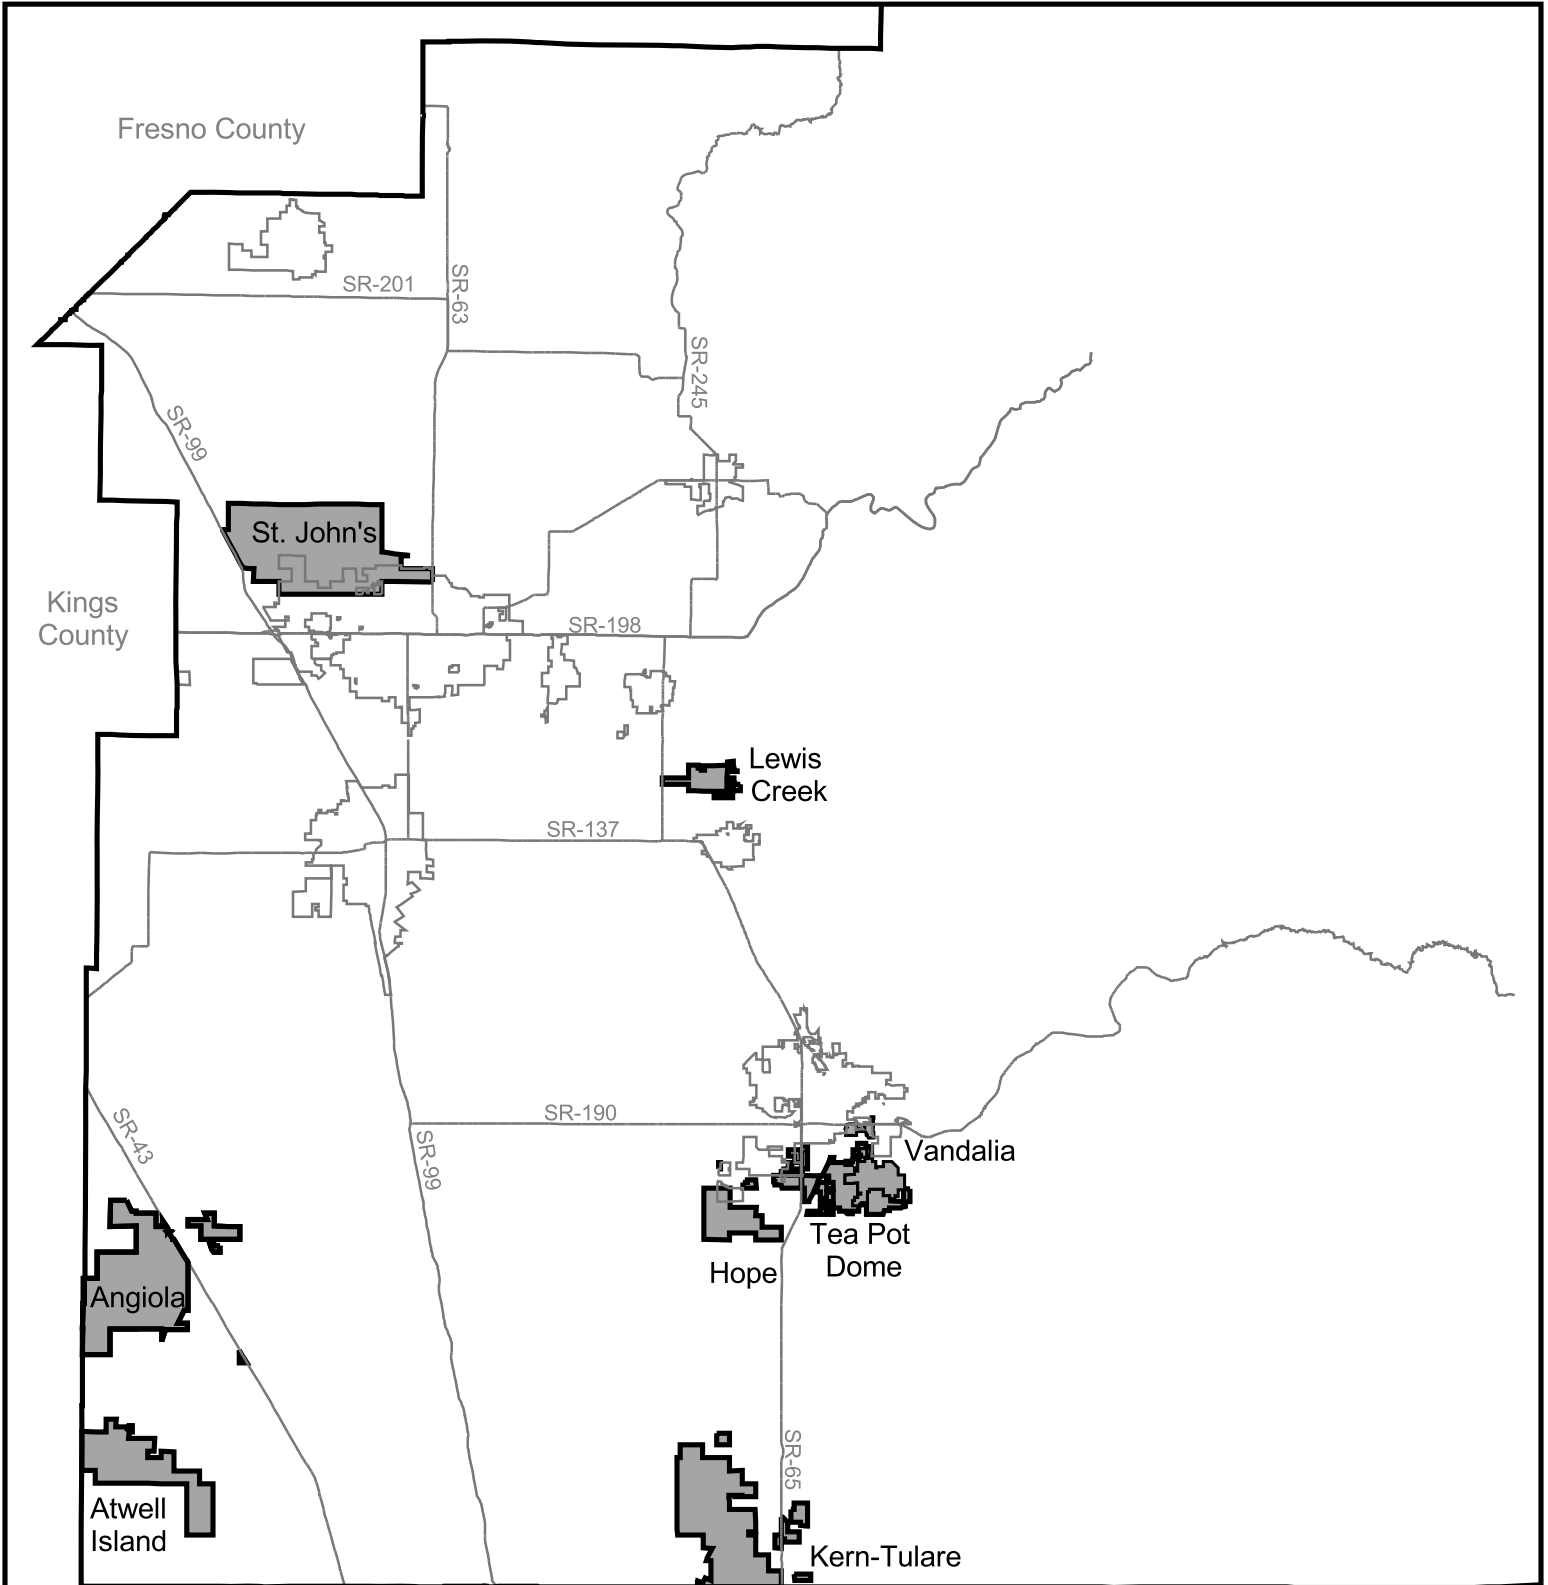

Overview - Cities and Urban Districts

Community Services Districts (16)
 County Service Areas (2)
 -Zones of Benefit (7 active)
 Public Utility Districts (9)
 Sanitary District (1)
 Sewer Maintenance District (1)

- State Highways
- ▭ Tulare County
- ▭ Cities in Tulare County
- ▭ Urban Districts

CSA #1 covers the entire unincorporated County except for CSA #2
 One parcel is within the Selma-Kingsburg-Fowler Sanitation District near Kingsburg
 Boundaries as of 12/1/12

0 5 10 15 Miles

Tulare County California Water Districts

- State Highways
- Districts
- Cities

Angiola is primarily in Kings County
Atwell Island is primarily in Tulare County
Kern-Tulare is primarily in Kern County

Boundaries as of 9/30/12

Tulare County Mosquito Abatement District Overview

Boundaries as of 6/30/12

-  Mosquito Abatement Districts (4)
-  Cities

Principal Counties:
Kern: Delano MAD
Kings: Kings MAD

Tulare County Public Cemetery Districts