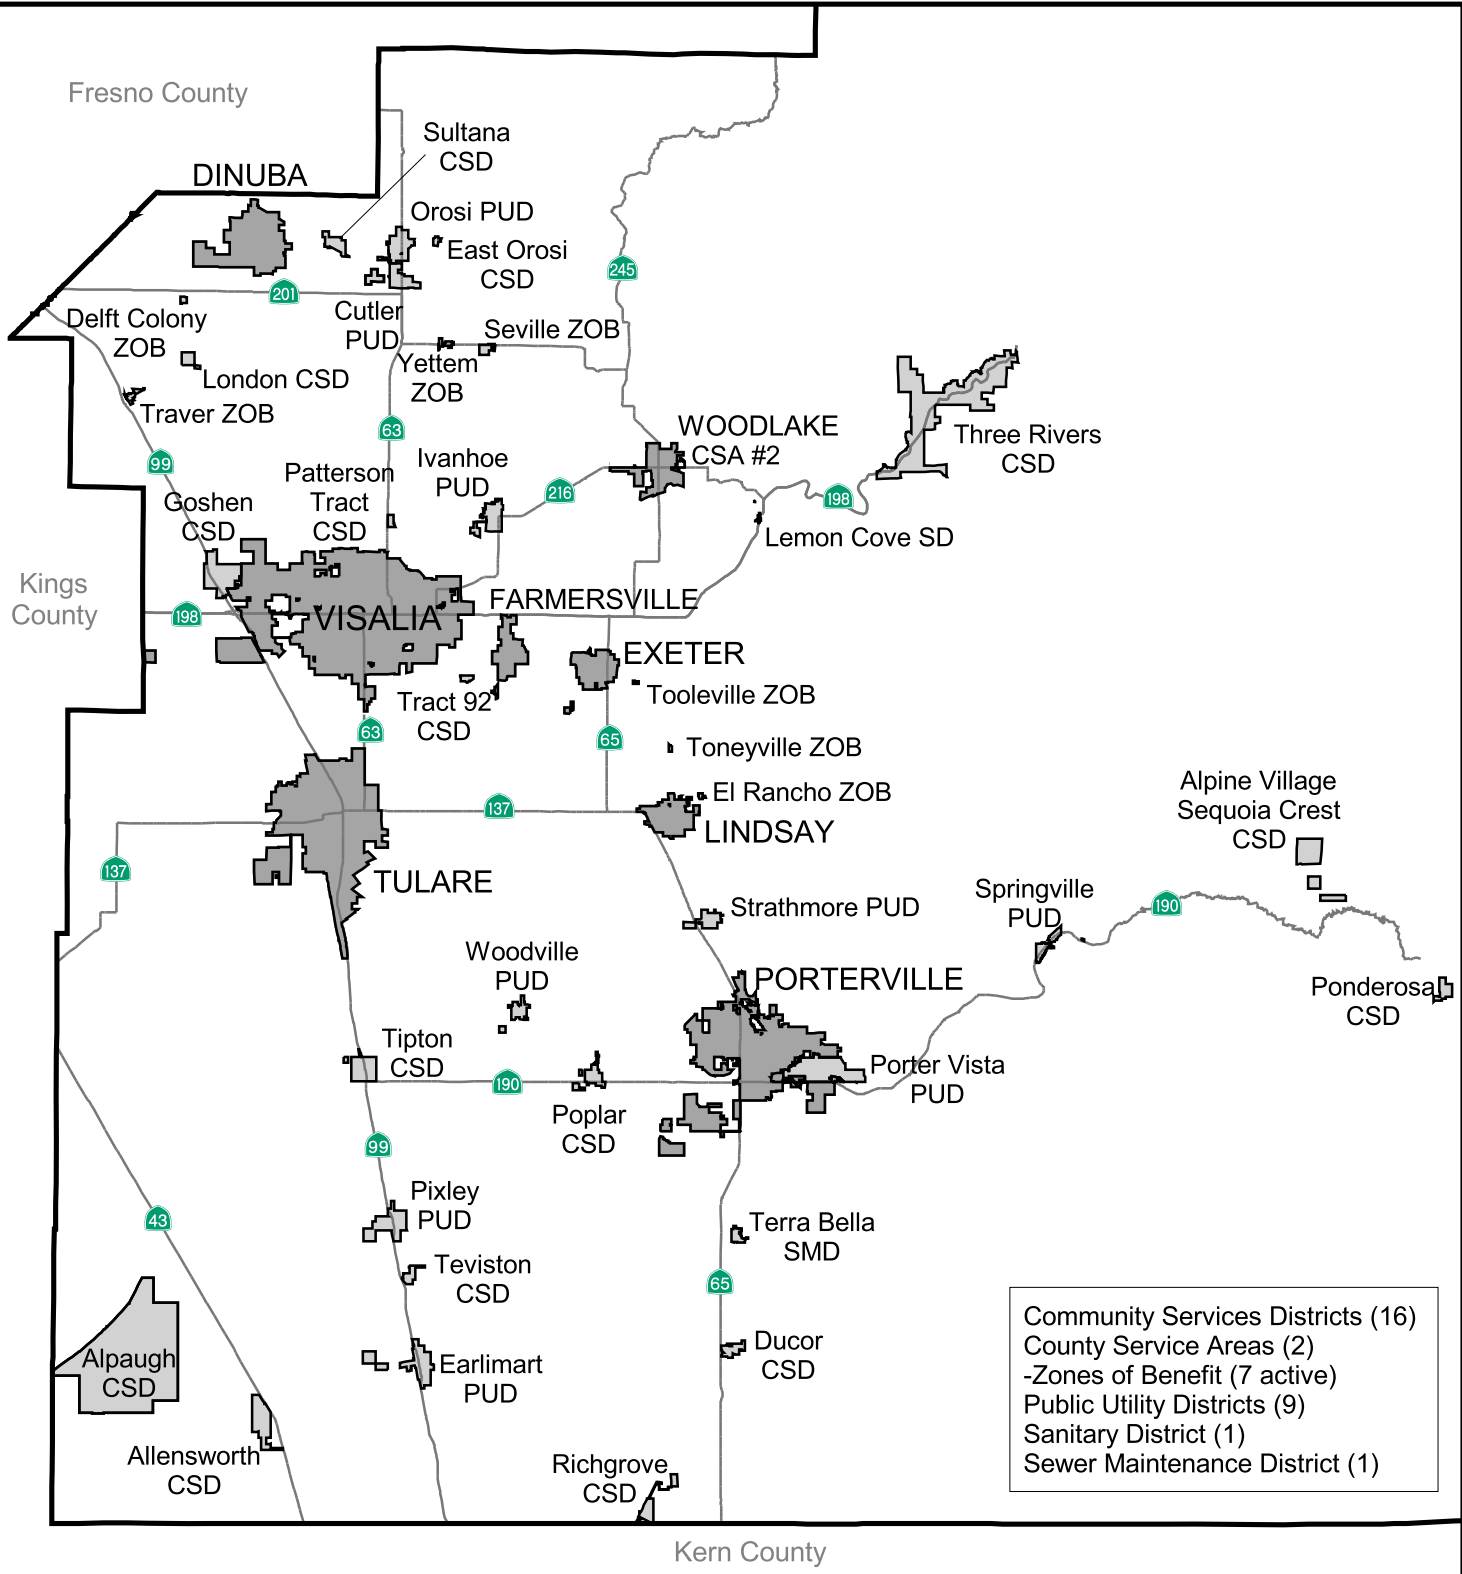

Overview - Cities and Urban Districts

Community Services Districts (16)
 County Service Areas (2)
 -Zones of Benefit (7 active)
 Public Utility Districts (9)
 Sanitary District (1)
 Sewer Maintenance District (1)

- State Highways
- ▭ Tulare County
- ▭ Cities in Tulare County
- ▭ Urban Districts

CSA #1 covers the entire unincorporated County except for CSA #2
 One parcel is within the Selma-Kingsburg-Fowler Sanitation District near Kingsburg
 Boundaries as of 12/1/12

0 5 10 15 Miles

Tulare County California Water Districts

- State Highways
- Districts
- Cities

Angiola is primarily in Kings County
Atwell Island is primarily in Tulare County
Kern-Tulare is primarily in Kern County

Kingsburg HD is primarily in Fresno County
 NK-ST HD is primarily in Kern County
 Exeter is an Ambulance District

Boundaries as of 9/30/12

Tulare County Memorial Districts

- State Highways
- ▭ Districts
- Cities
- ★ Veteran Memorial Buildings