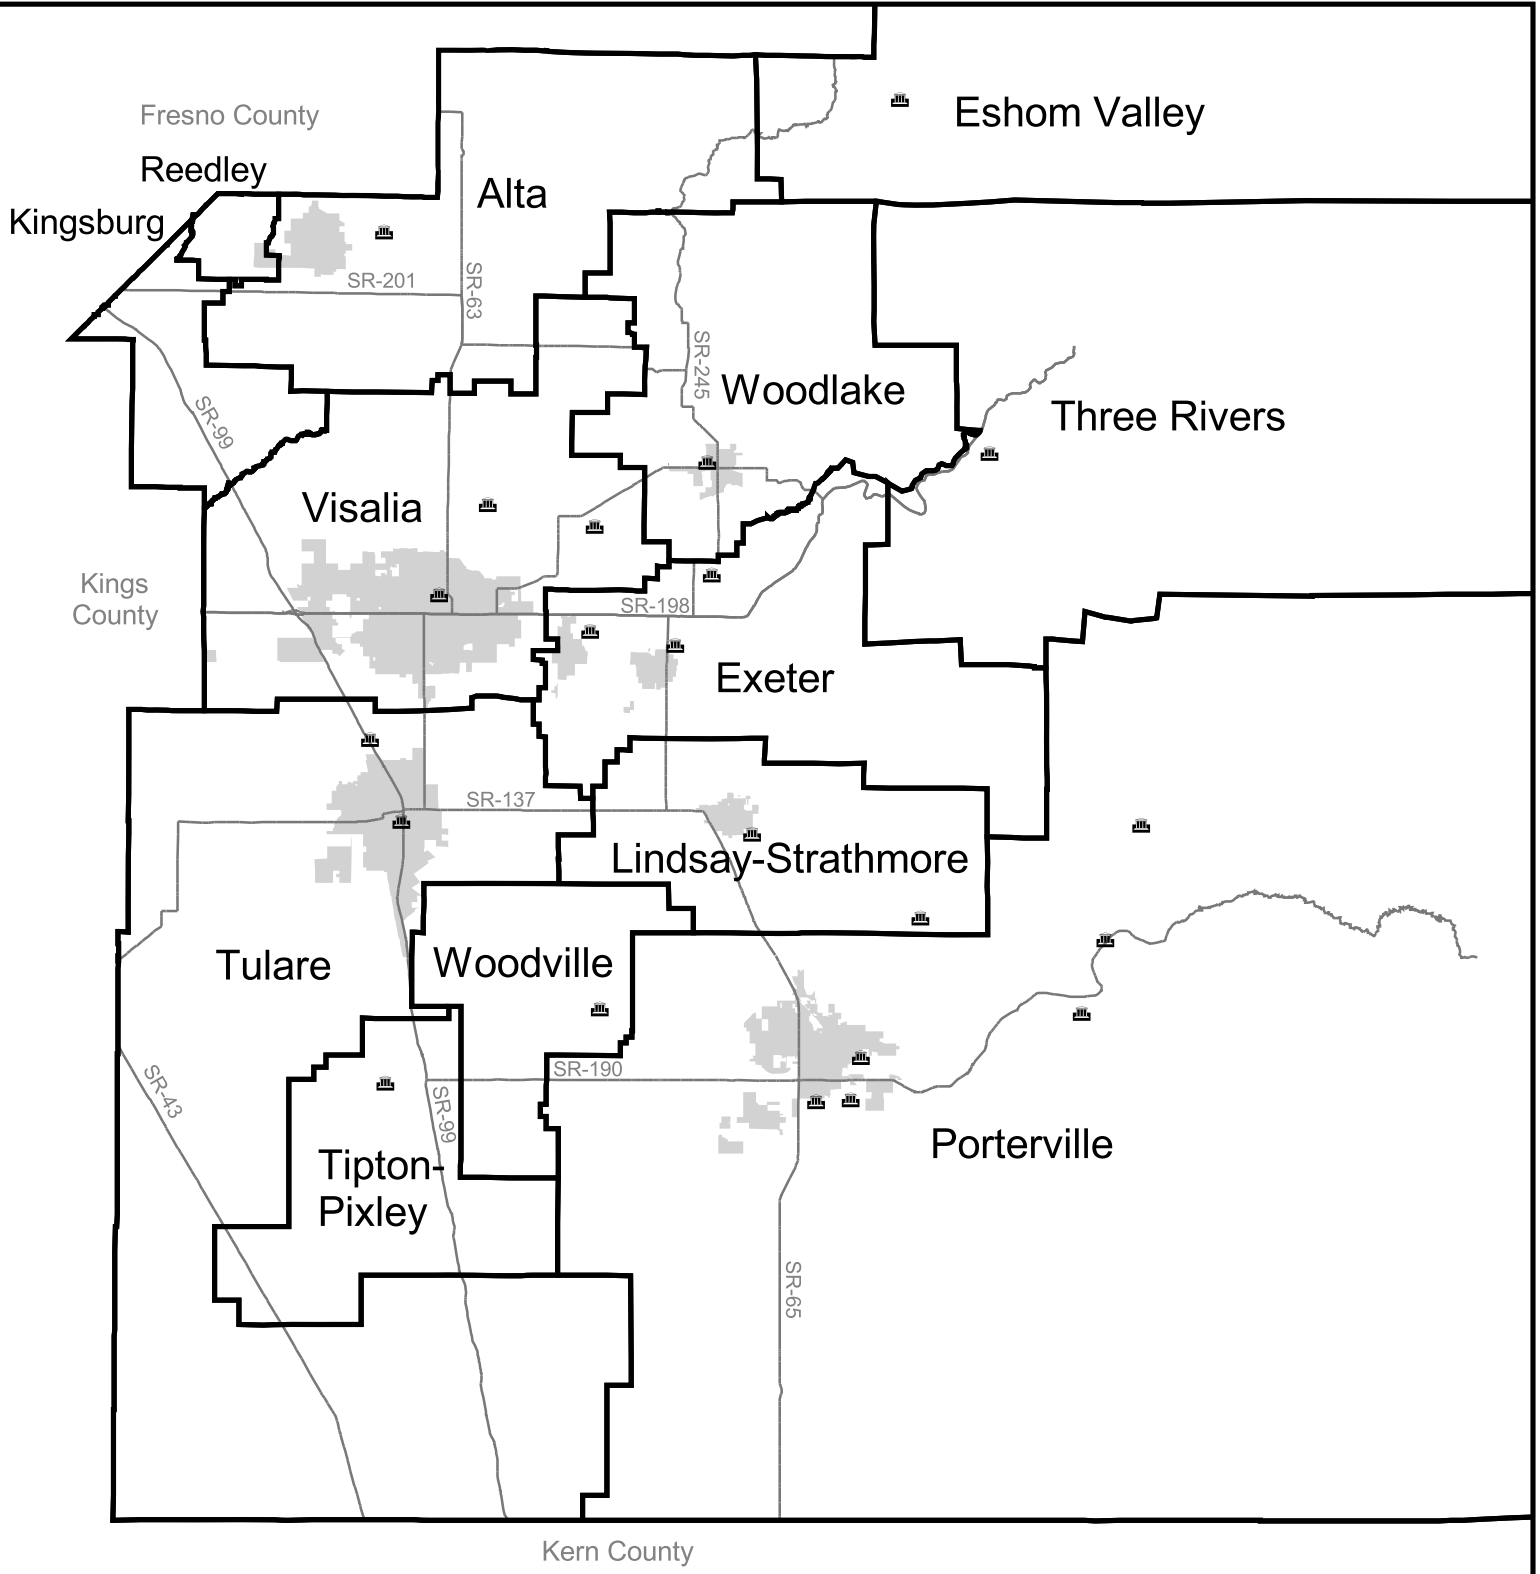

- State Highways
- ▭ Tulare County
- ▭ Cities in Tulare County
- ▭ Urban Districts

CSA #1 covers the entire unincorporated County except for CSA #2
 One parcel is within the Selma-Kingsburg-Fowler Sanitation District near Kingsburg
 Boundaries as of 12/1/12

0 5 10 15 Miles

Tulare County California Water Districts

- State Highways
- Districts
- Cities

Angiola is primarily in Kings County
Atwell Island is primarily in Tulare County
Kern-Tulare is primarily in Kern County

Kingsburg HD is primarily in Fresno County
 NK-ST HD is primarily in Kern County
 Exeter is an Ambulance District

Boundaries as of 9/30/12

Tulare County Memorial Districts

- State Highways
- ▭ Districts
- Cities
- ★ Veteran Memorial Buildings

Boundaries as of 9/30/12

Tulare County Mosquito Abatement District Overview

Boundaries as of 6/30/12

-  Mosquito Abatement Districts (4)
-  Cities

Principal Counties:
Kern: Delano MAD
Kings: Kings MAD

Tulare County Public Cemetery Districts