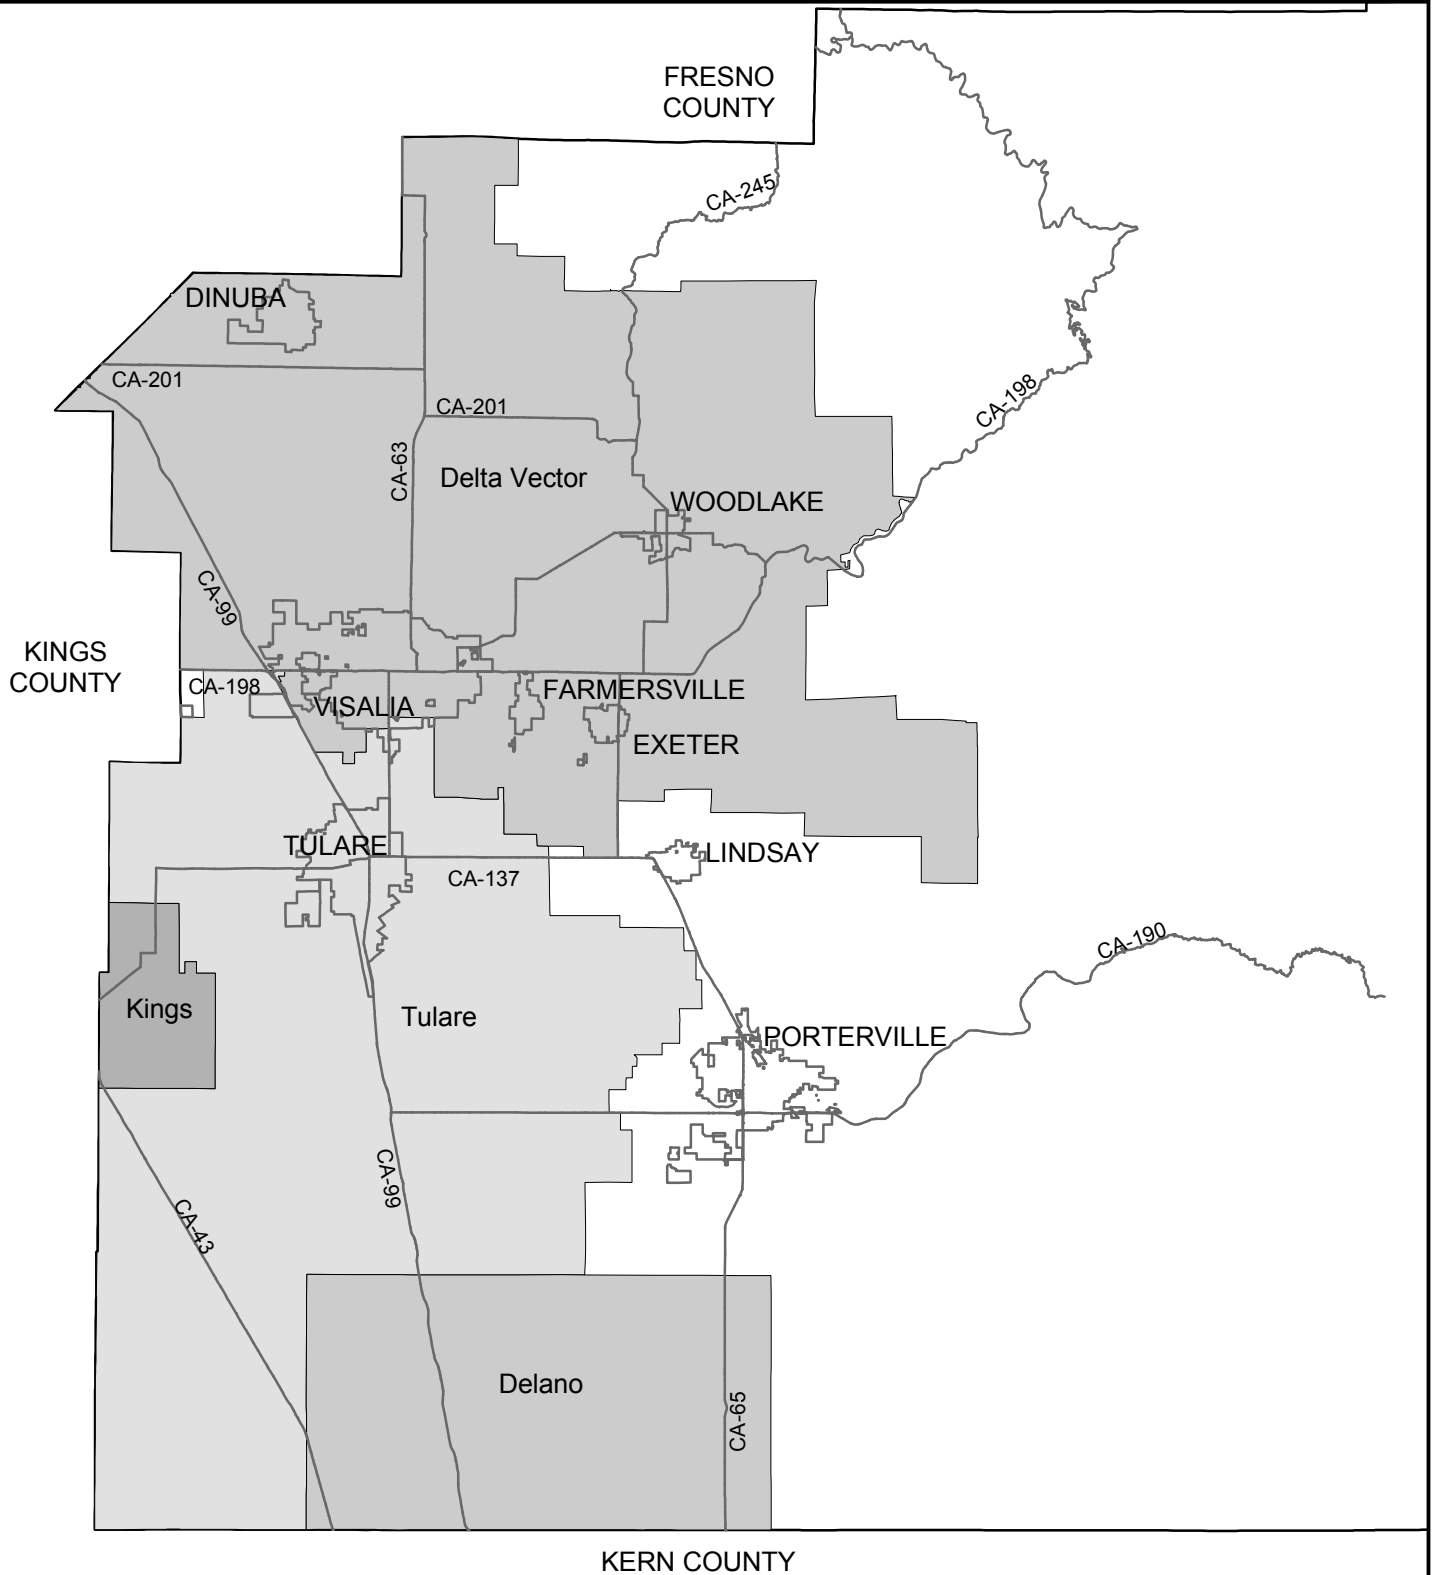

- State Highways
- ▭ Tulare County
- ▭ Cities in Tulare County
- ▭ Urban Districts

CSA #1 covers the entire unincorporated County except for CSA #2
 One parcel is within the Selma-Kingsburg-Fowler Sanitation District near Kingsburg
 Boundaries as of 12/1/12

Boundaries as of 12/1/12

Tulare County Hospital Districts

— State Highways

▭ Districts

■ Cities

⊕ Hospitals

⊕ Clinics

Kaweah Delta operates clinics in Exeter, Lindsay and Woodlake
 Tulare operates clinics in Lindsay, Woodville and Kingsburg

Kingsburg HD is primarily in Fresno County
 NK-ST HD is primarily in Kern County
 Exeter is an Ambulance District

Boundaries as of 9/30/12

Tulare County Memorial Districts

- State Highways
- ▭ Districts
- Cities
- ★ Veteran Memorial Buildings

Boundaries as of 9/30/12

Tulare County Mosquito Abatement District Overview

Boundaries as of 6/30/12

-  Mosquito Abatement Districts (4)
-  Cities

Principal Counties:
Kern: Delano MAD
Kings: Kings MAD

Tulare County Public Cemetery Districts