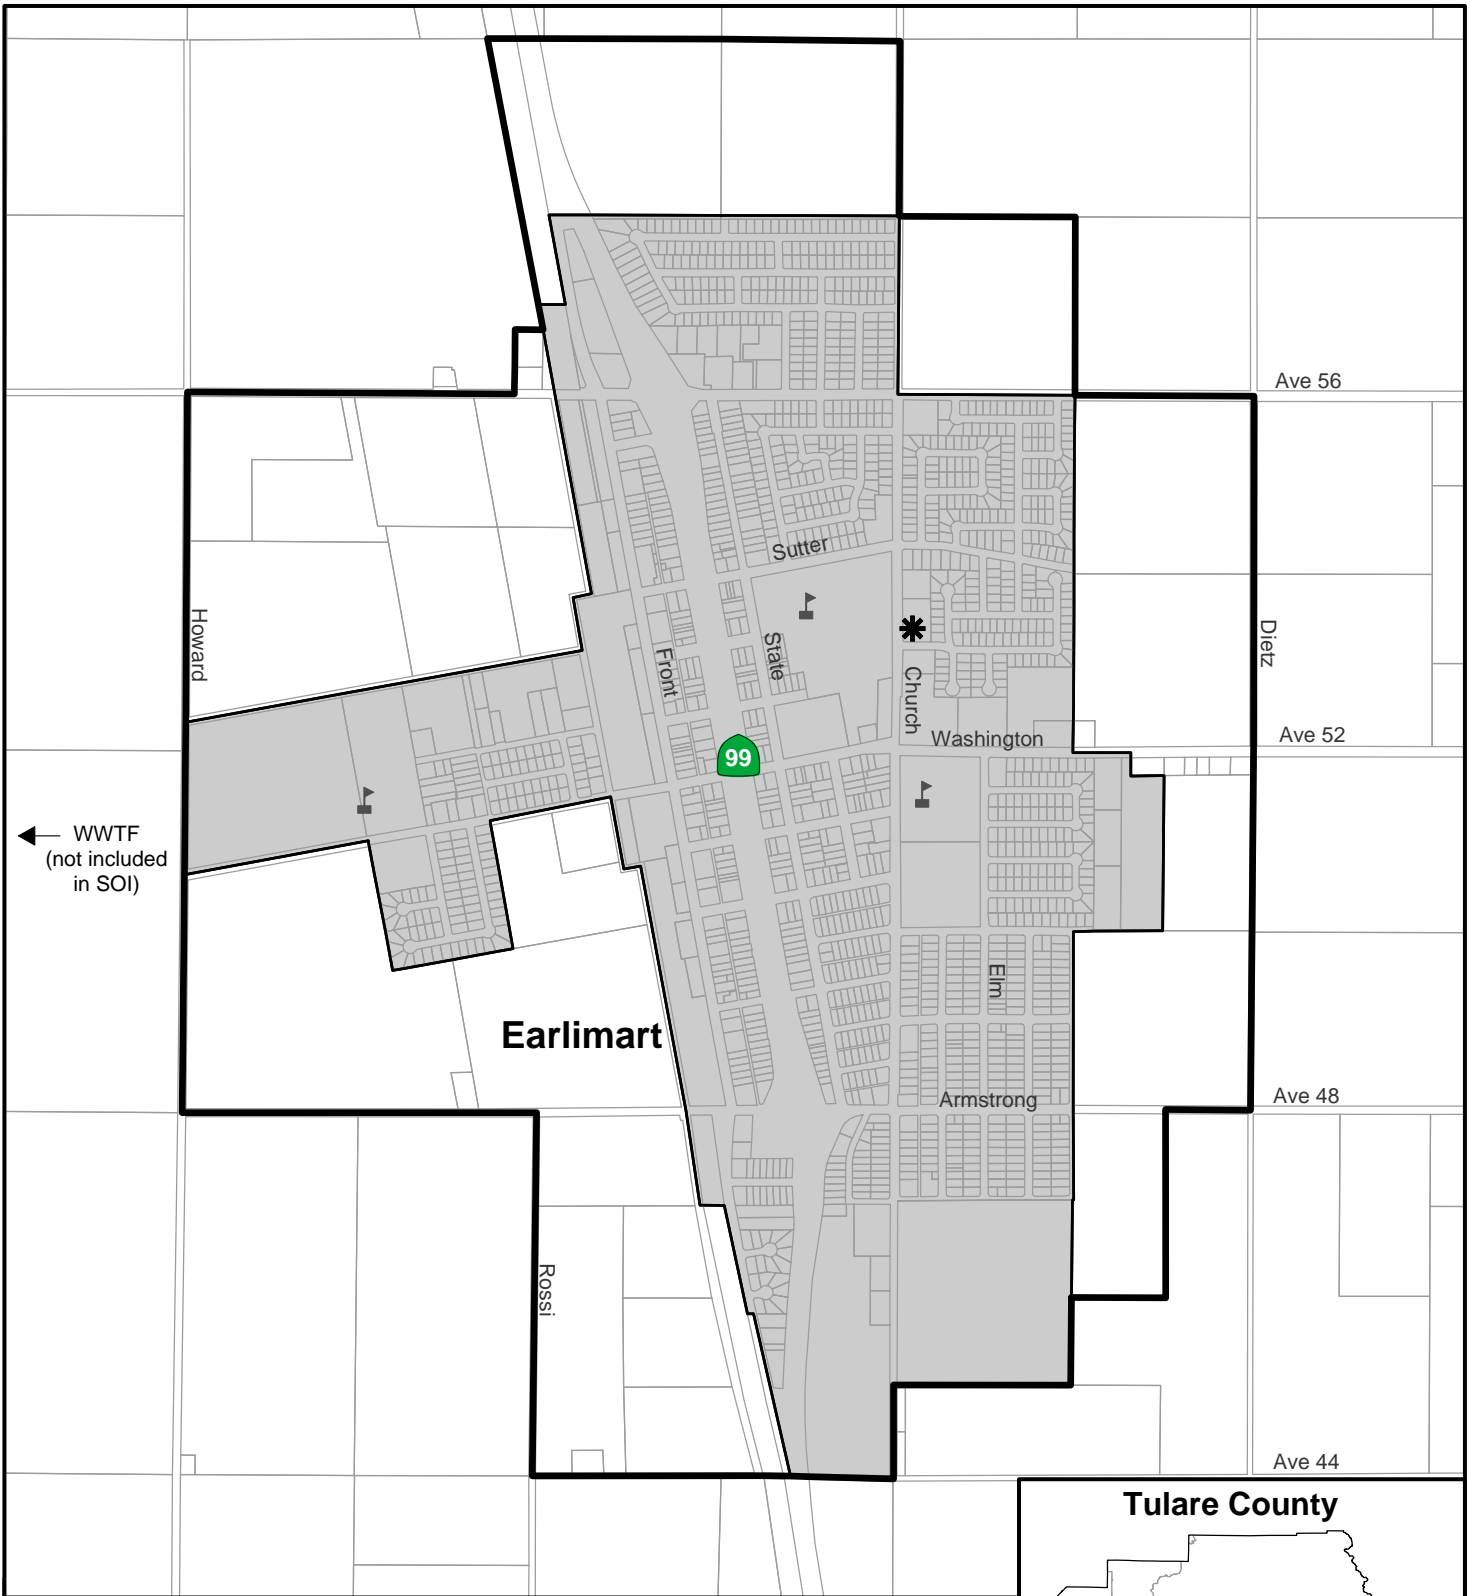

Tulare County Public Utility Districts

-  PUDs
-  Cities
-  State Highways

See individual district maps for spheres of influence

Cutler & Orosi Public Utility Districts

-  Districts
-  Spheres of Influence
-  Parcels
-  District Office

Earlimart Public Utility District

Ivanhoe Public Utility District

-  Ivanhoe PUD
-  Sphere of Influence
-  Parcels
-  District Office

Pixley Public Utility District

-  Pixley PUD
-  Sphere of Influence
-  Parcels
-  District Office

0 0.5 1 Miles

Porter Vista Public Utility District

-  Porter Vista PUD
-  Sphere of Influence
-  City of Porterville
-  Parcels

 District Office

Tulare County

Created by Tulare County LAFCO

Springville Public Utility District

-  Woodville PUD
-  Sphere of Influence
-  Parcels
-  District Office