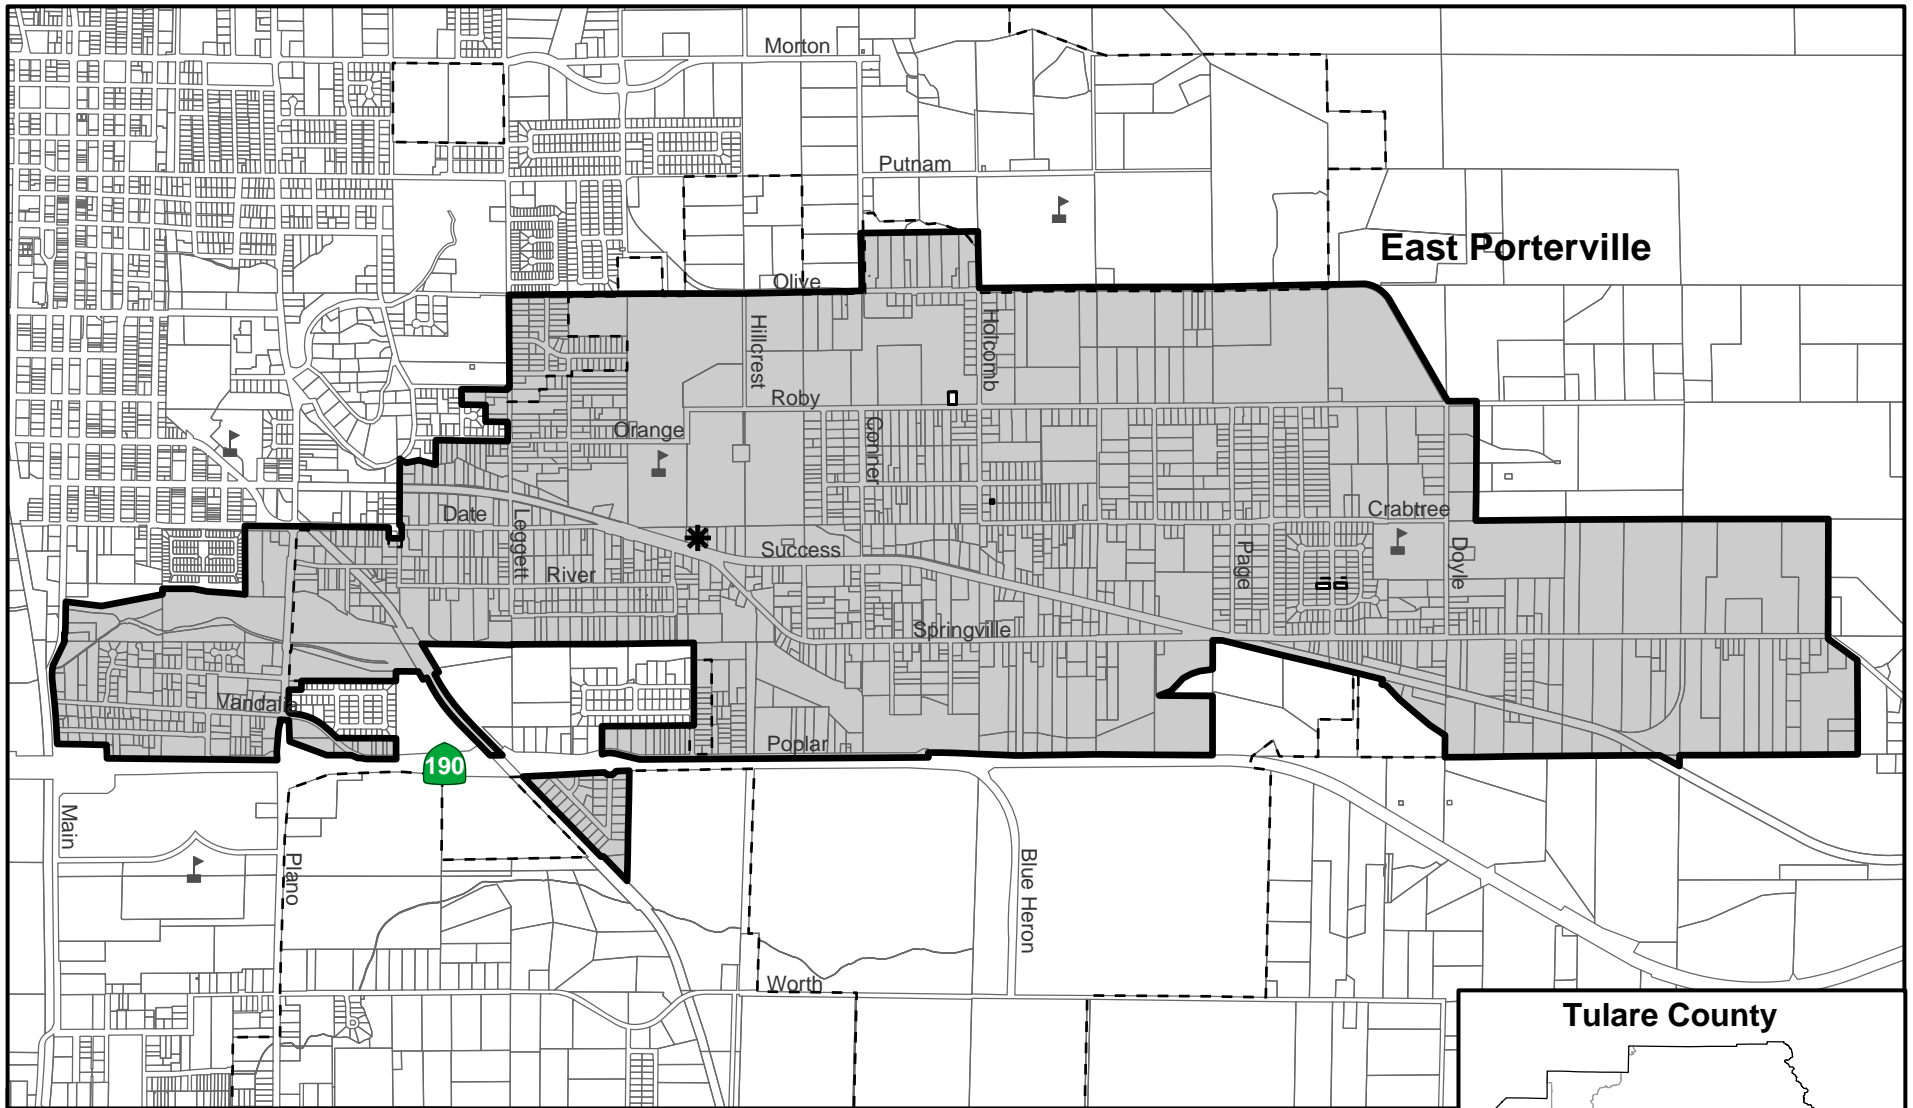

Earlimart Public Utility District

Ivanhoe Public Utility District

-  Ivanhoe PUD
-  Sphere of Influence
-  Parcels
-  District Office

Pixley Public Utility District

-  Pixley PUD
-  Sphere of Influence
-  Parcels
-  District Office

0 0.5 1 Miles

Porter Vista Public Utility District

-  Porter Vista PUD
-  Sphere of Influence
-  City of Porterville
-  Parcels

 District Office

Tulare County

Created by Tulare County LAFCO

Springville Public Utility District