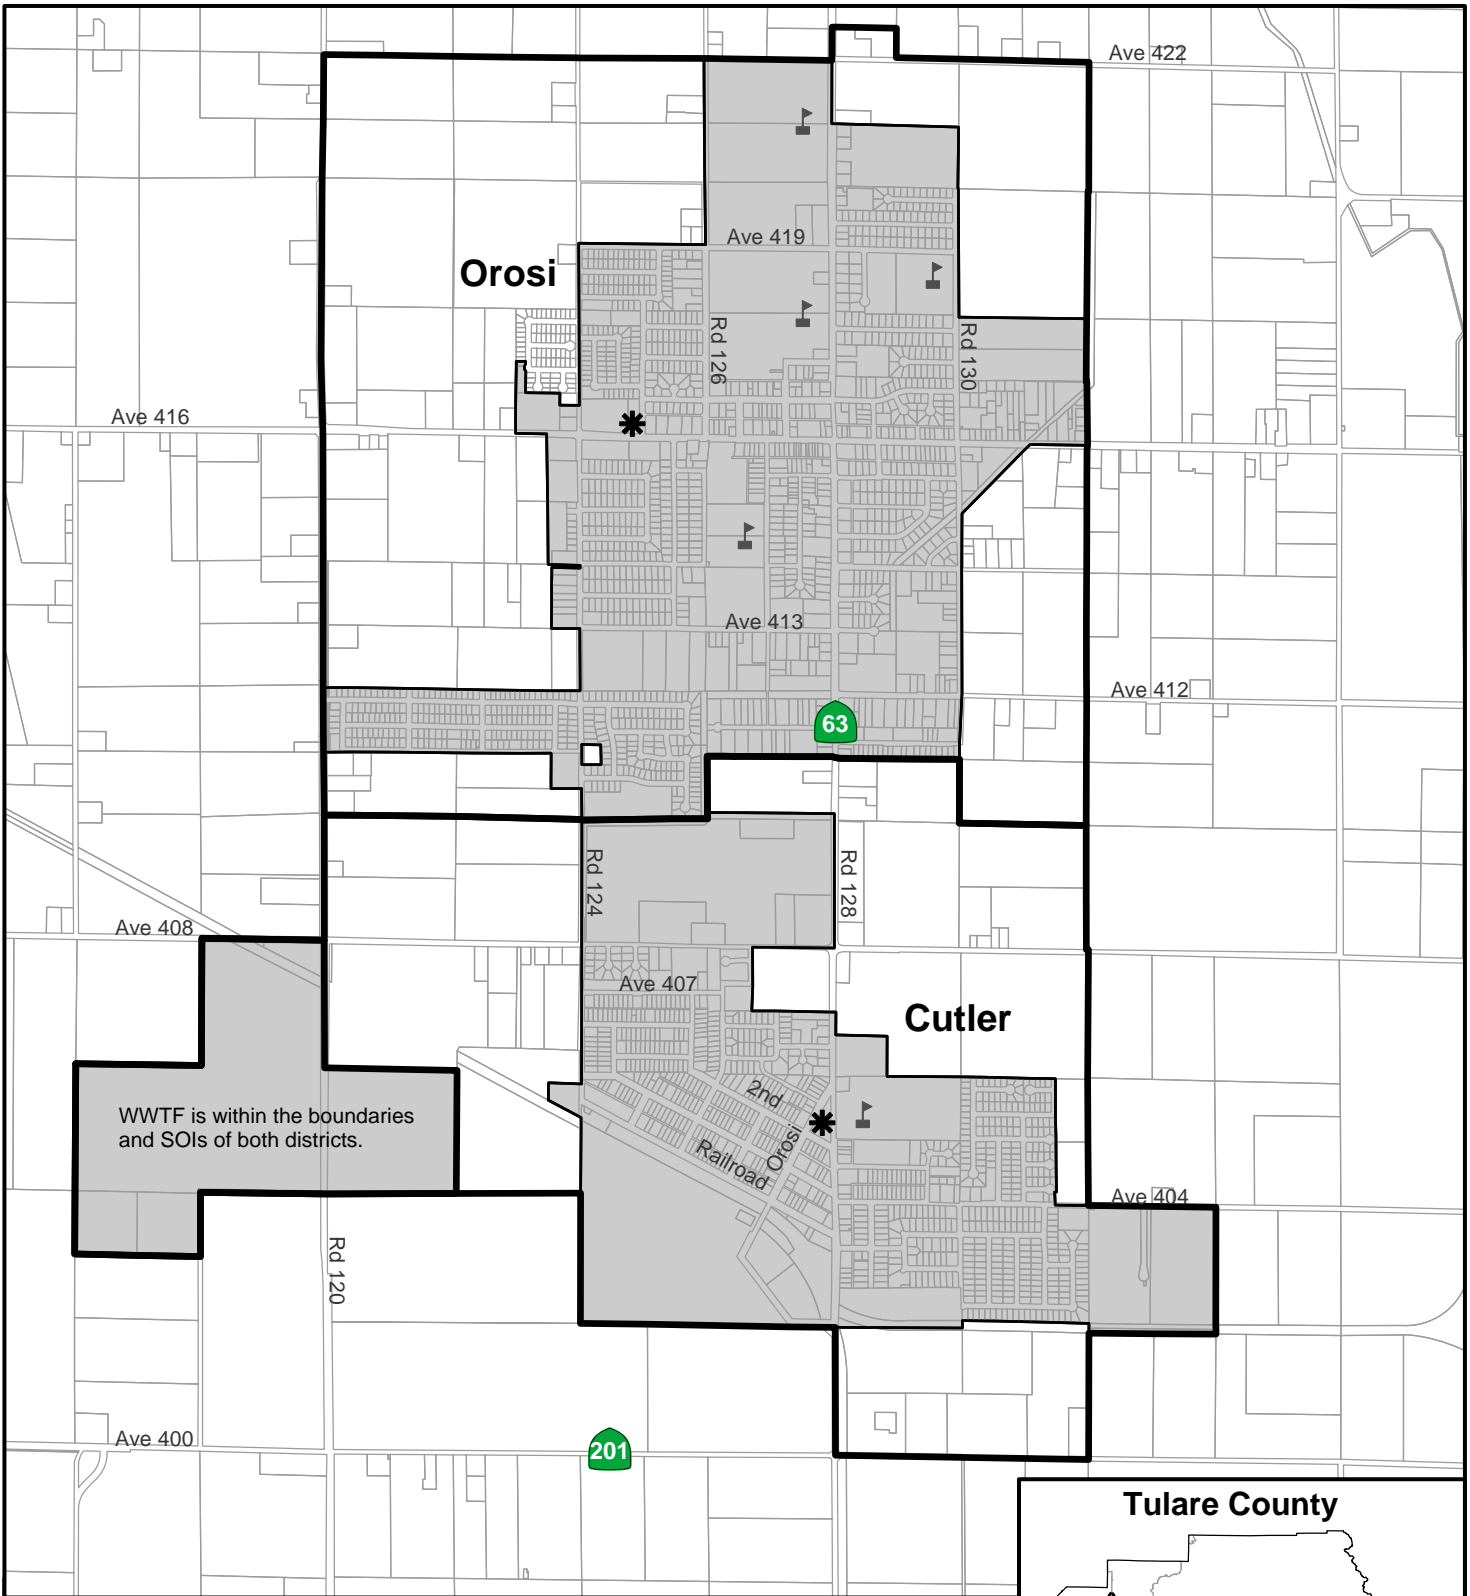

Tulare County Public Utility Districts

-  PUDs
-  Cities
-  State Highways

See individual district maps for spheres of influence

Cutler & Orosi Public Utility Districts

-  Districts
-  Spheres of Influence
-  Parcels
-  District Office

Earlimart Public Utility District

Ivanhoe Public Utility District

-  Ivanhoe PUD
-  Sphere of Influence
-  Parcels
-  District Office

Pixley Public Utility District

-  Pixley PUD
-  Sphere of Influence
-  Parcels
-  District Office

0 0.5 1 Miles

Porter Vista Public Utility District

-  Porter Vista PUD
-  Sphere of Influence
-  City of Porterville
-  Parcels

 District Office

Tulare County

Created by Tulare County LAFCO

Springville Public Utility District

-  Woodville PUD
-  Sphere of Influence
-  Parcels
-  District Office