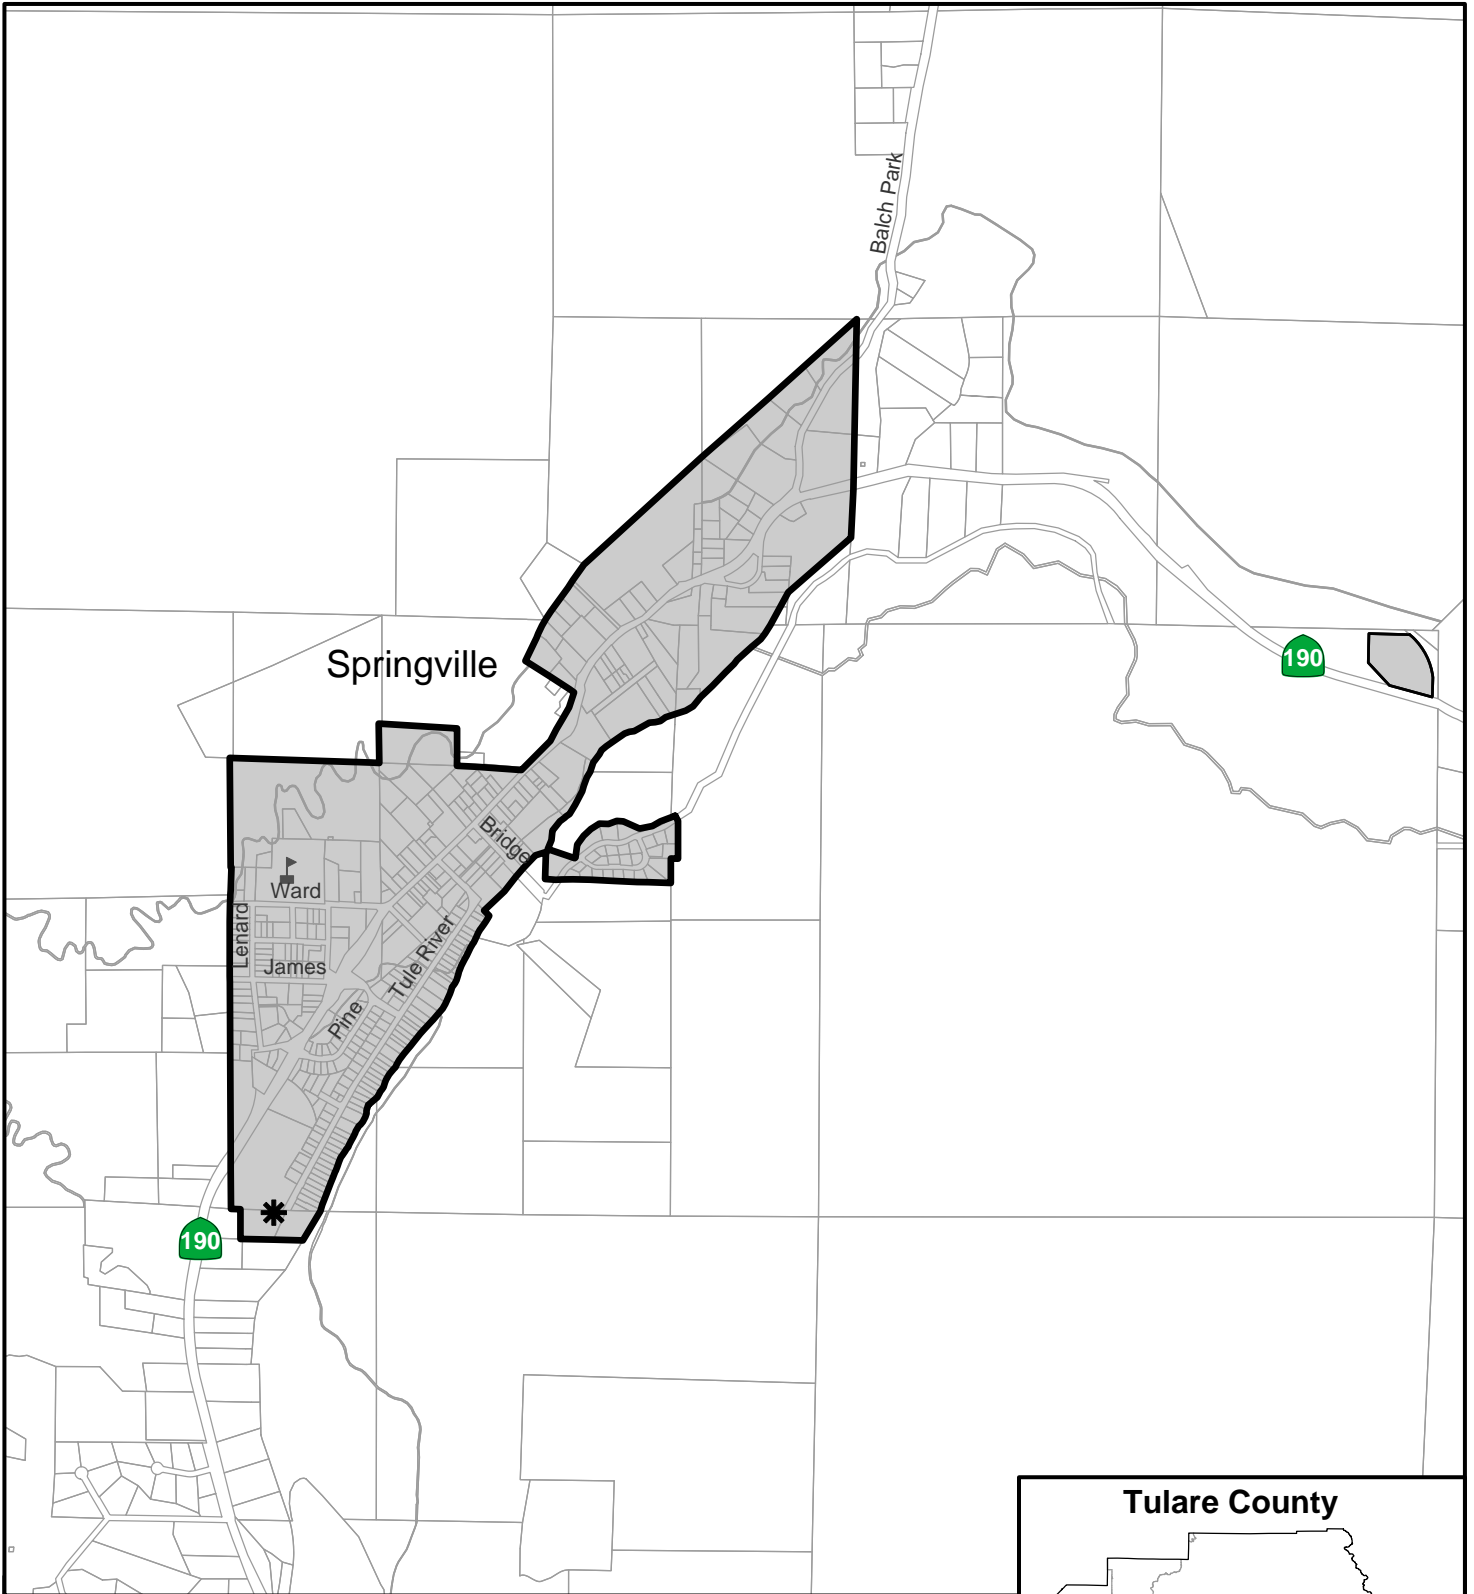

Earlimart Public Utility District

Ivanhoe Public Utility District

-  Ivanhoe PUD
-  Sphere of Influence
-  Parcels
-  District Office

Pixley Public Utility District

-  Pixley PUD
-  Sphere of Influence
-  Parcels
-  District Office

0 0.5 1 Miles

Porter Vista Public Utility District

-  Porter Vista PUD
-  Sphere of Influence
-  City of Porterville
-  Parcels

 District Office

Tulare County

Created by Tulare County LAFCO

Springville Public Utility District