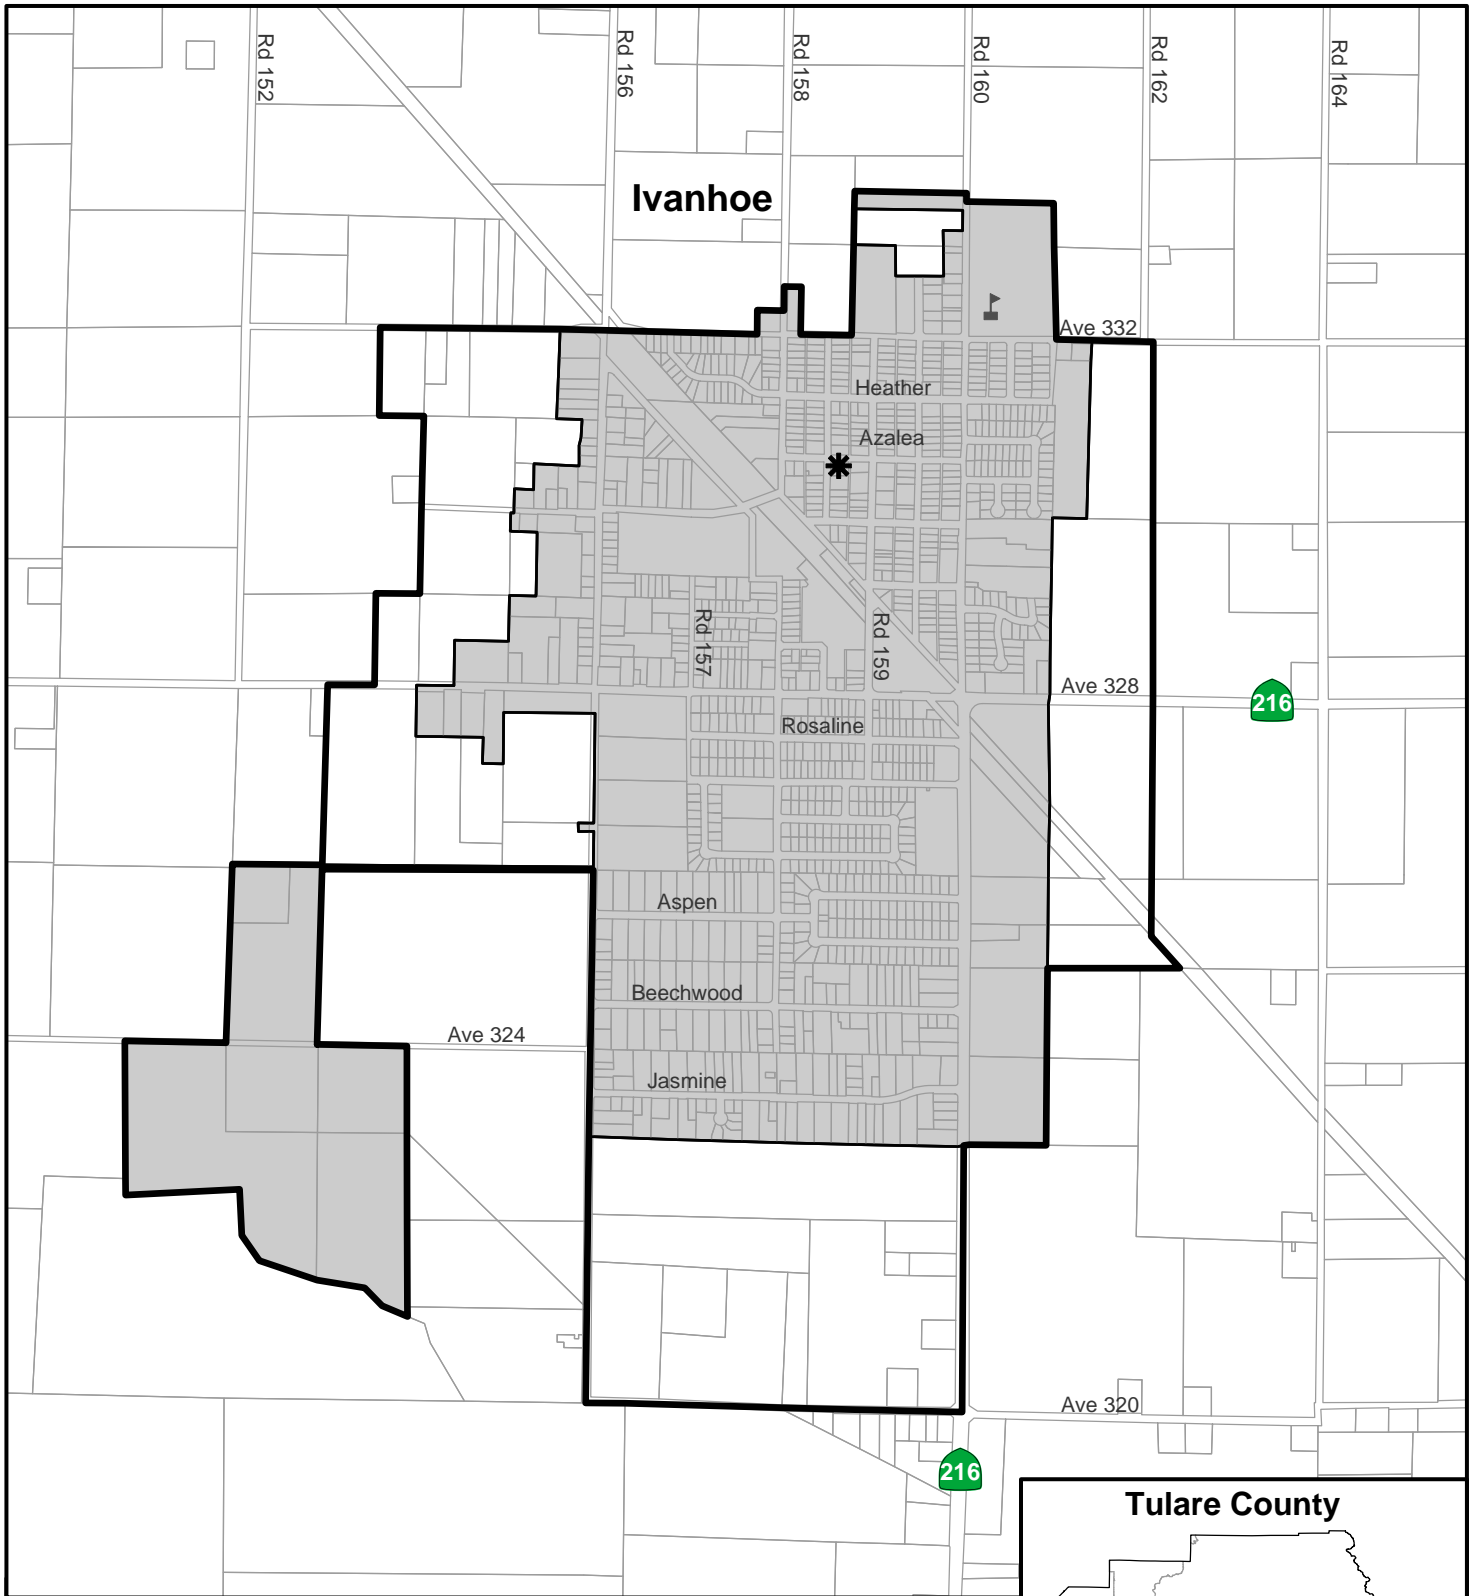

Tulare County Public Utility Districts

-  PUDs
-  Cities
-  State Highways

See individual district maps for spheres of influence

Cutler & Orosi Public Utility Districts

-  Districts
-  Spheres of Influence
-  Parcels
-  District Office

Earlimart Public Utility District

Ivanhoe Public Utility District

-  Ivanhoe PUD
-  Sphere of Influence
-  Parcels
-  District Office

Pixley Public Utility District

-  Pixley PUD
-  Sphere of Influence
-  Parcels
-  District Office

0 0.5 1 Miles

Porter Vista Public Utility District

-  Porter Vista PUD
-  Sphere of Influence
-  City of Porterville
-  Parcels

 District Office

Tulare County

Created by Tulare County LAFCO

Springville Public Utility District

-  Woodville PUD
-  Sphere of Influence
-  Parcels
-  District Office