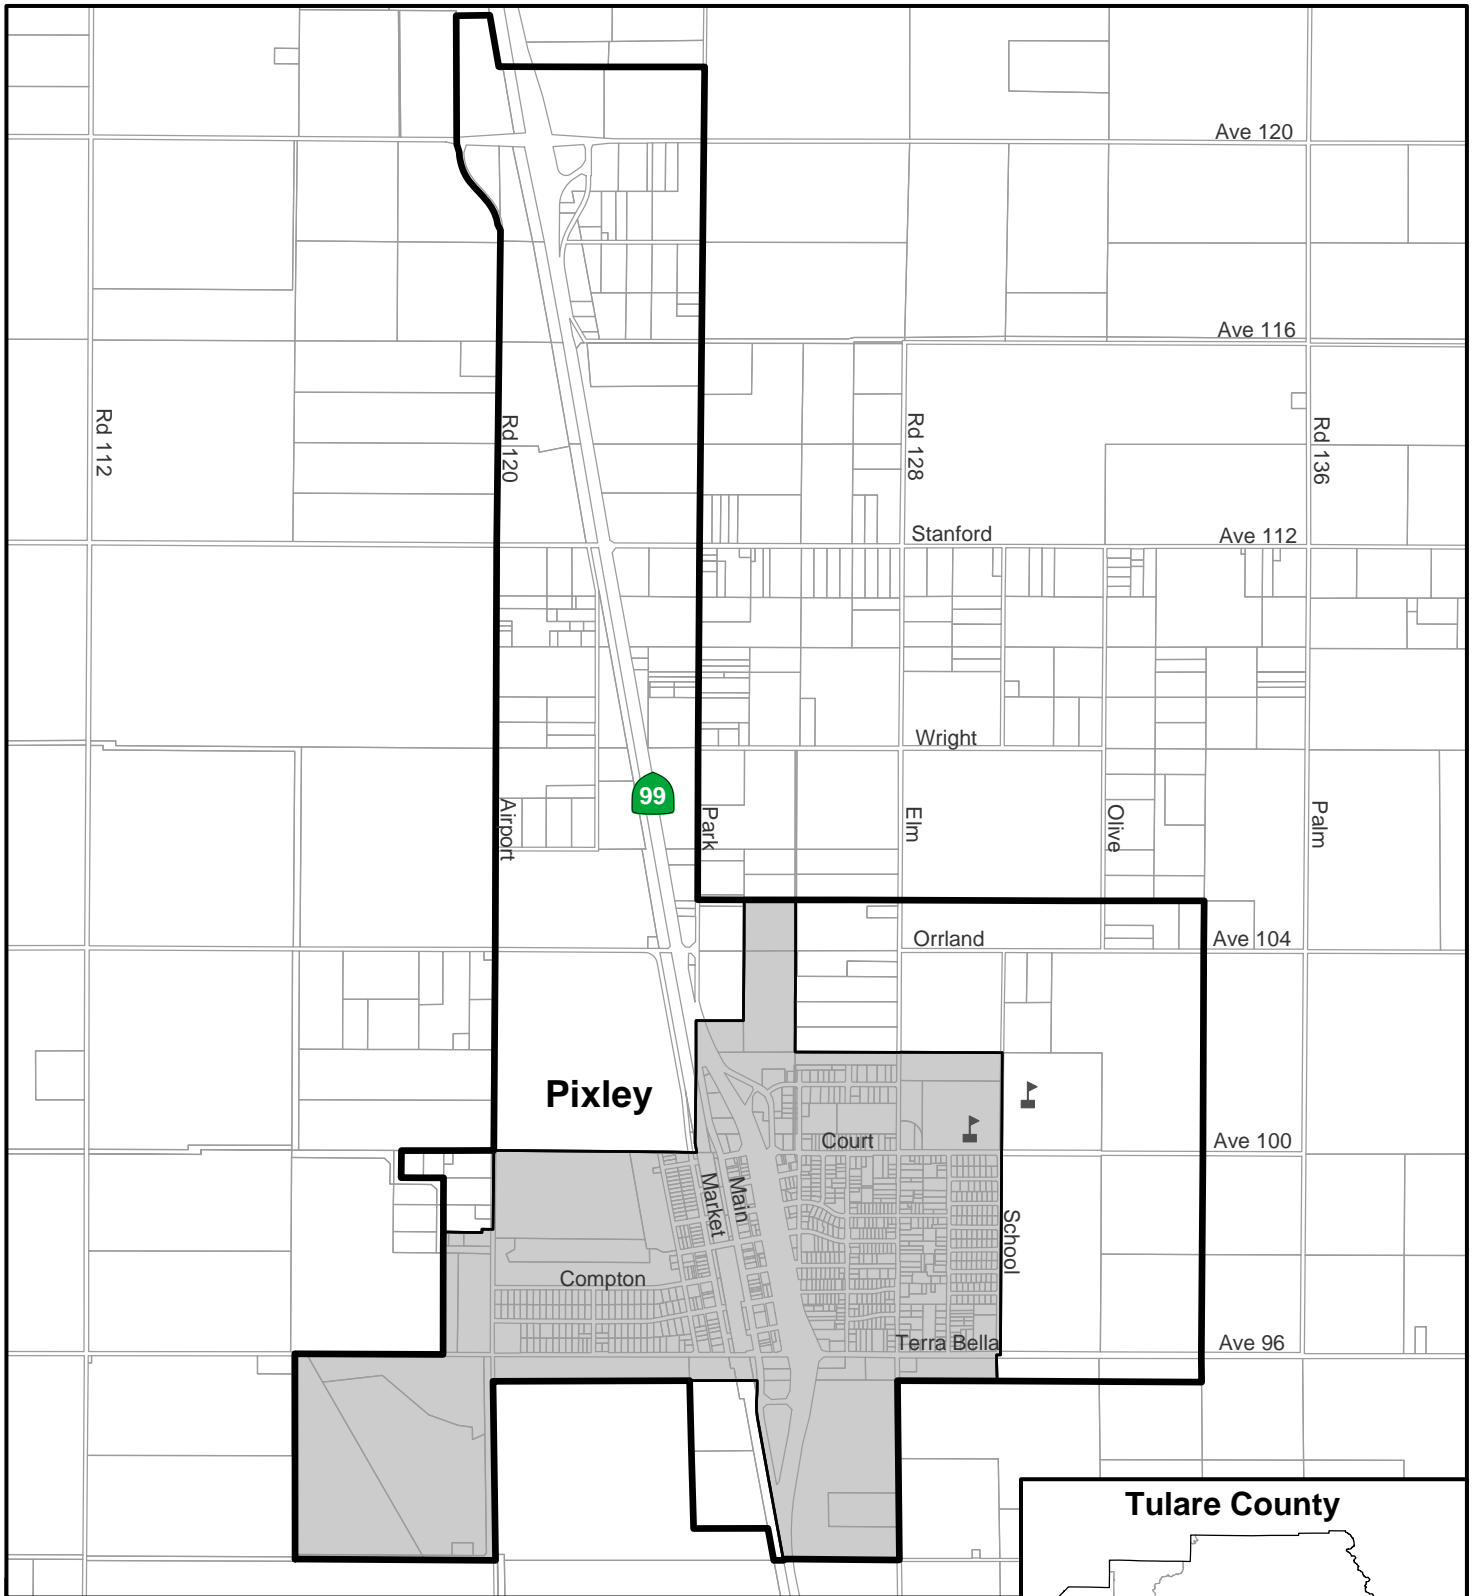

Earlimart Public Utility District

Ivanhoe Public Utility District

-  Ivanhoe PUD
-  Sphere of Influence
-  Parcels
-  District Office

Pixley Public Utility District

-  Pixley PUD
-  Sphere of Influence
-  Parcels
-  District Office

0 0.5 1 Miles

Porter Vista Public Utility District

-  Porter Vista PUD
-  Sphere of Influence
-  City of Porterville
-  Parcels

 District Office

Tulare County

Created by Tulare County LAFCO

Springville Public Utility District