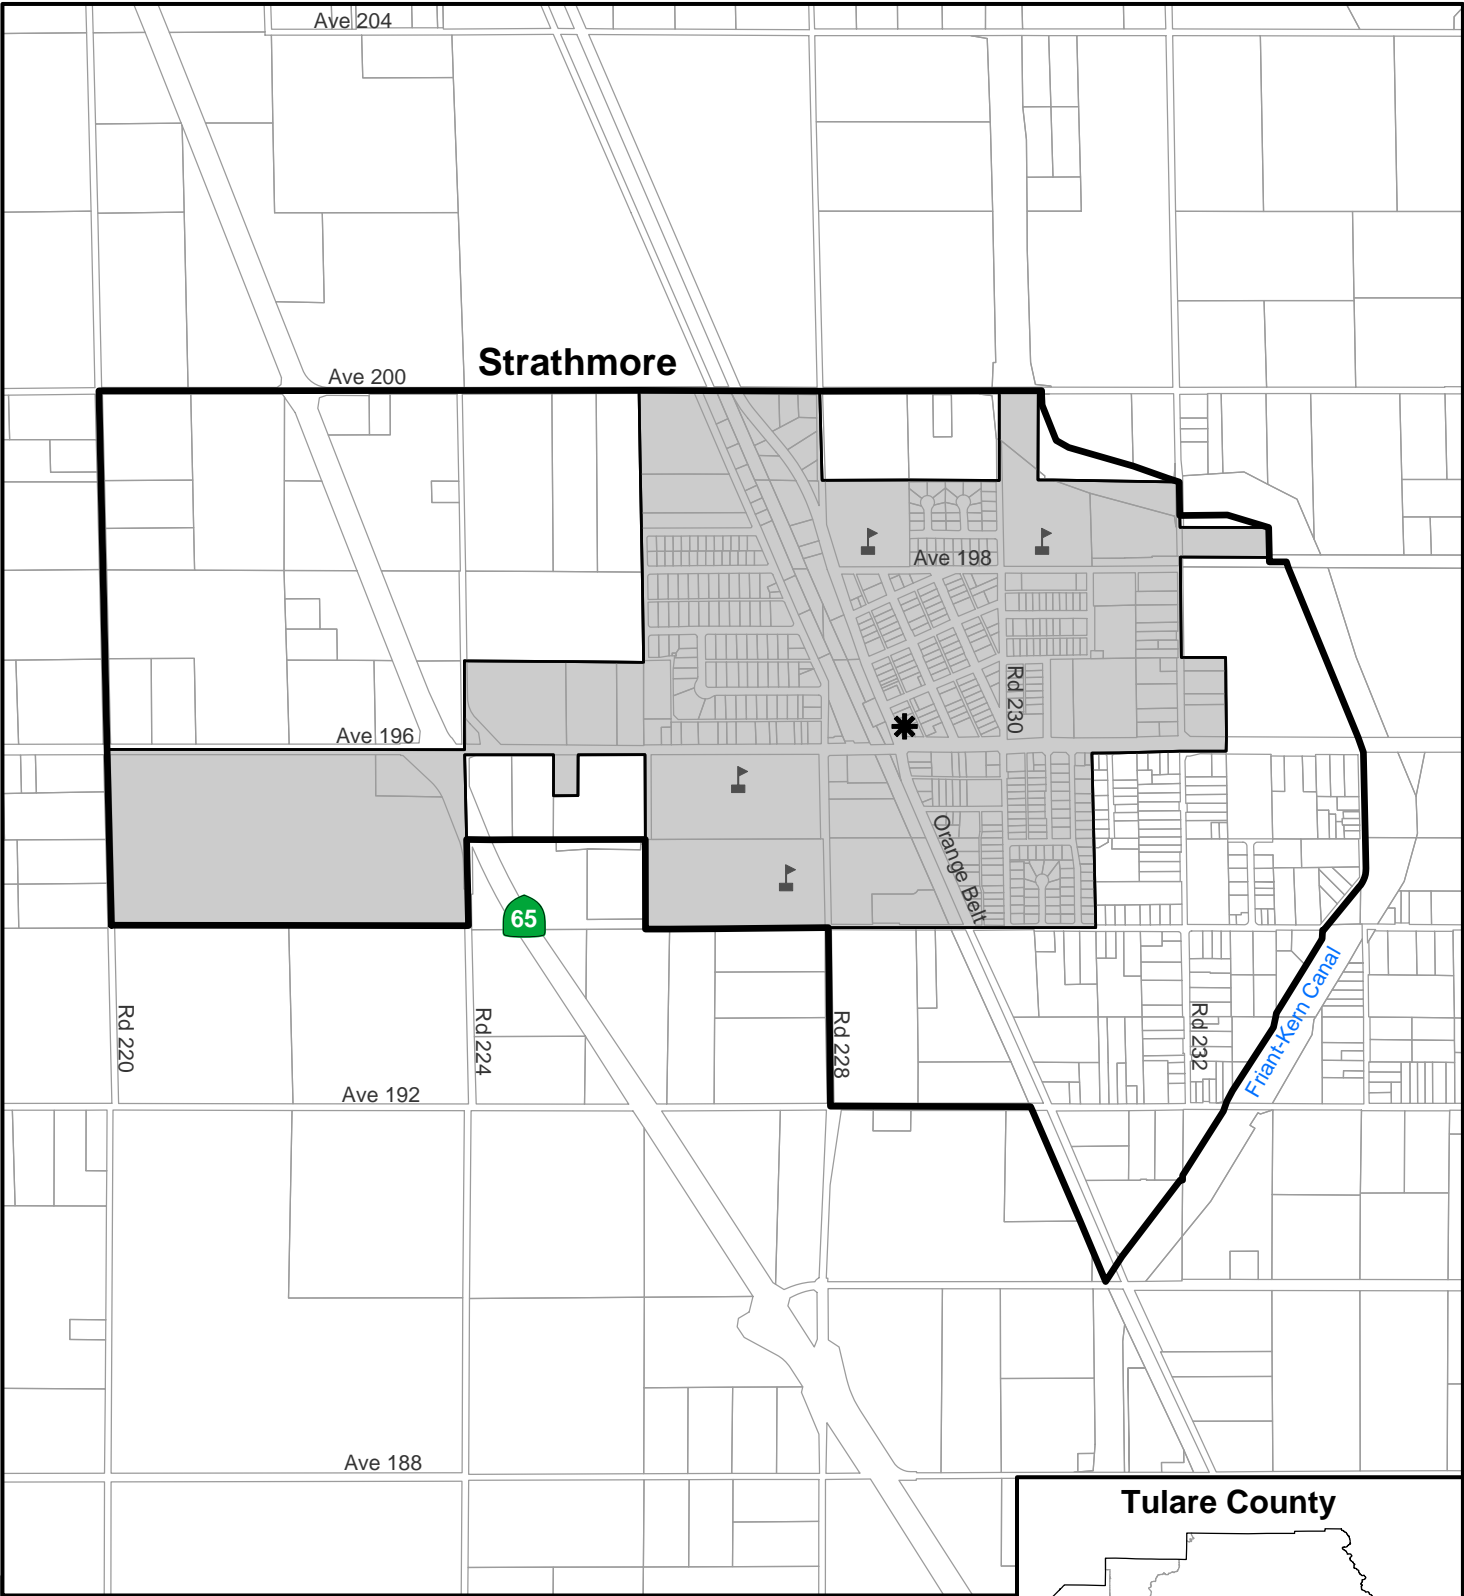

Strathmore Public Utility District

- Strathmore PUD
- Sphere of Influence
- Parcels
- District Office