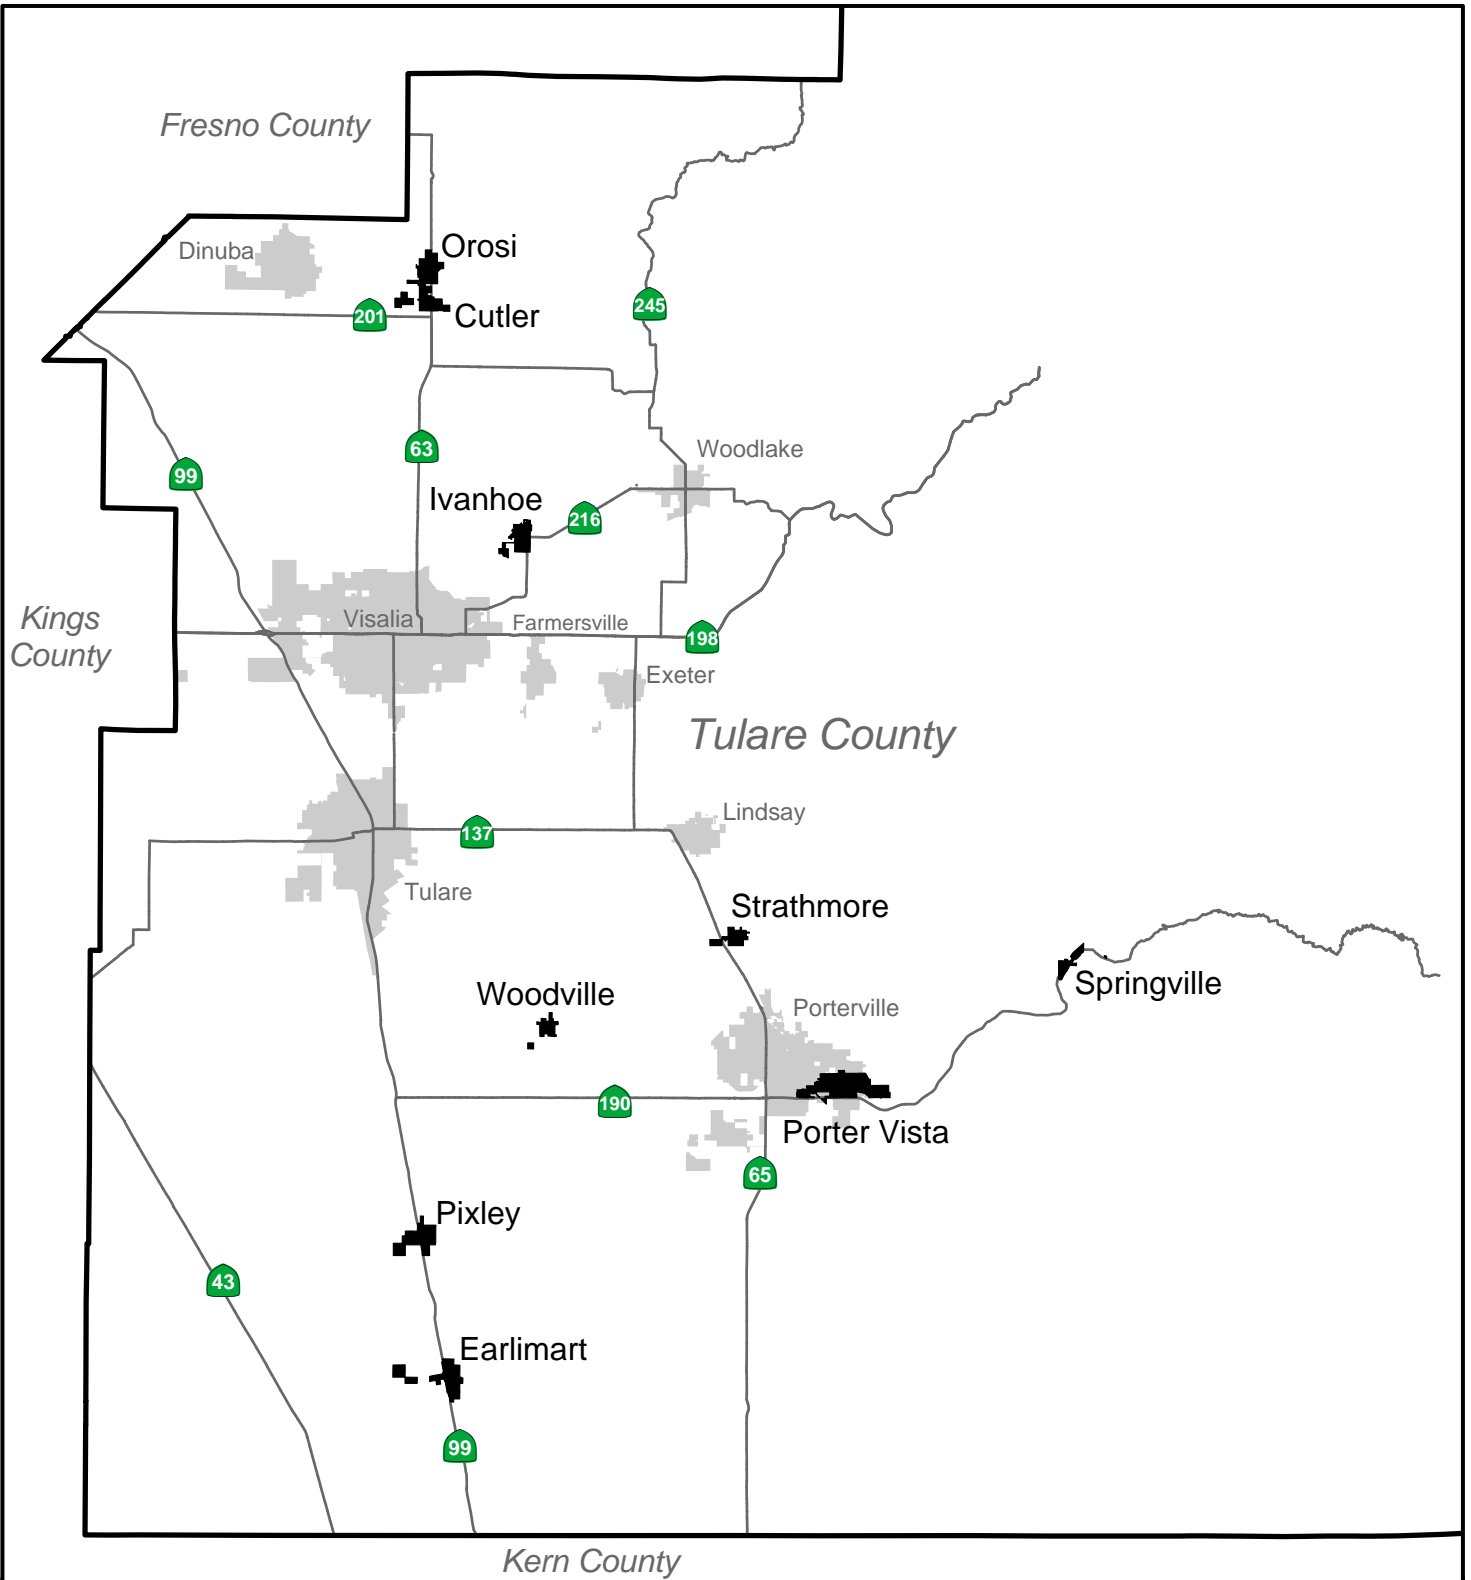

Tulare County Public Utility Districts

-  PUDs
-  Cities
-  State Highways

See individual district maps for spheres of influence

Cutler & Orosi Public Utility Districts

-  Districts
-  Spheres of Influence
-  Parcels
-  District Office

Earlimart Public Utility District

Ivanhoe Public Utility District

-  Ivanhoe PUD
-  Sphere of Influence
-  Parcels
-  District Office

Pixley Public Utility District

-  Pixley PUD
-  Sphere of Influence
-  Parcels
-  District Office

0 0.5 1 Miles

Porter Vista Public Utility District

-  Porter Vista PUD
-  Sphere of Influence
-  City of Porterville
-  Parcels

 District Office

Tulare County

Created by Tulare County LAFCO

Springville Public Utility District

-  Woodville PUD
-  Sphere of Influence
-  Parcels
-  District Office