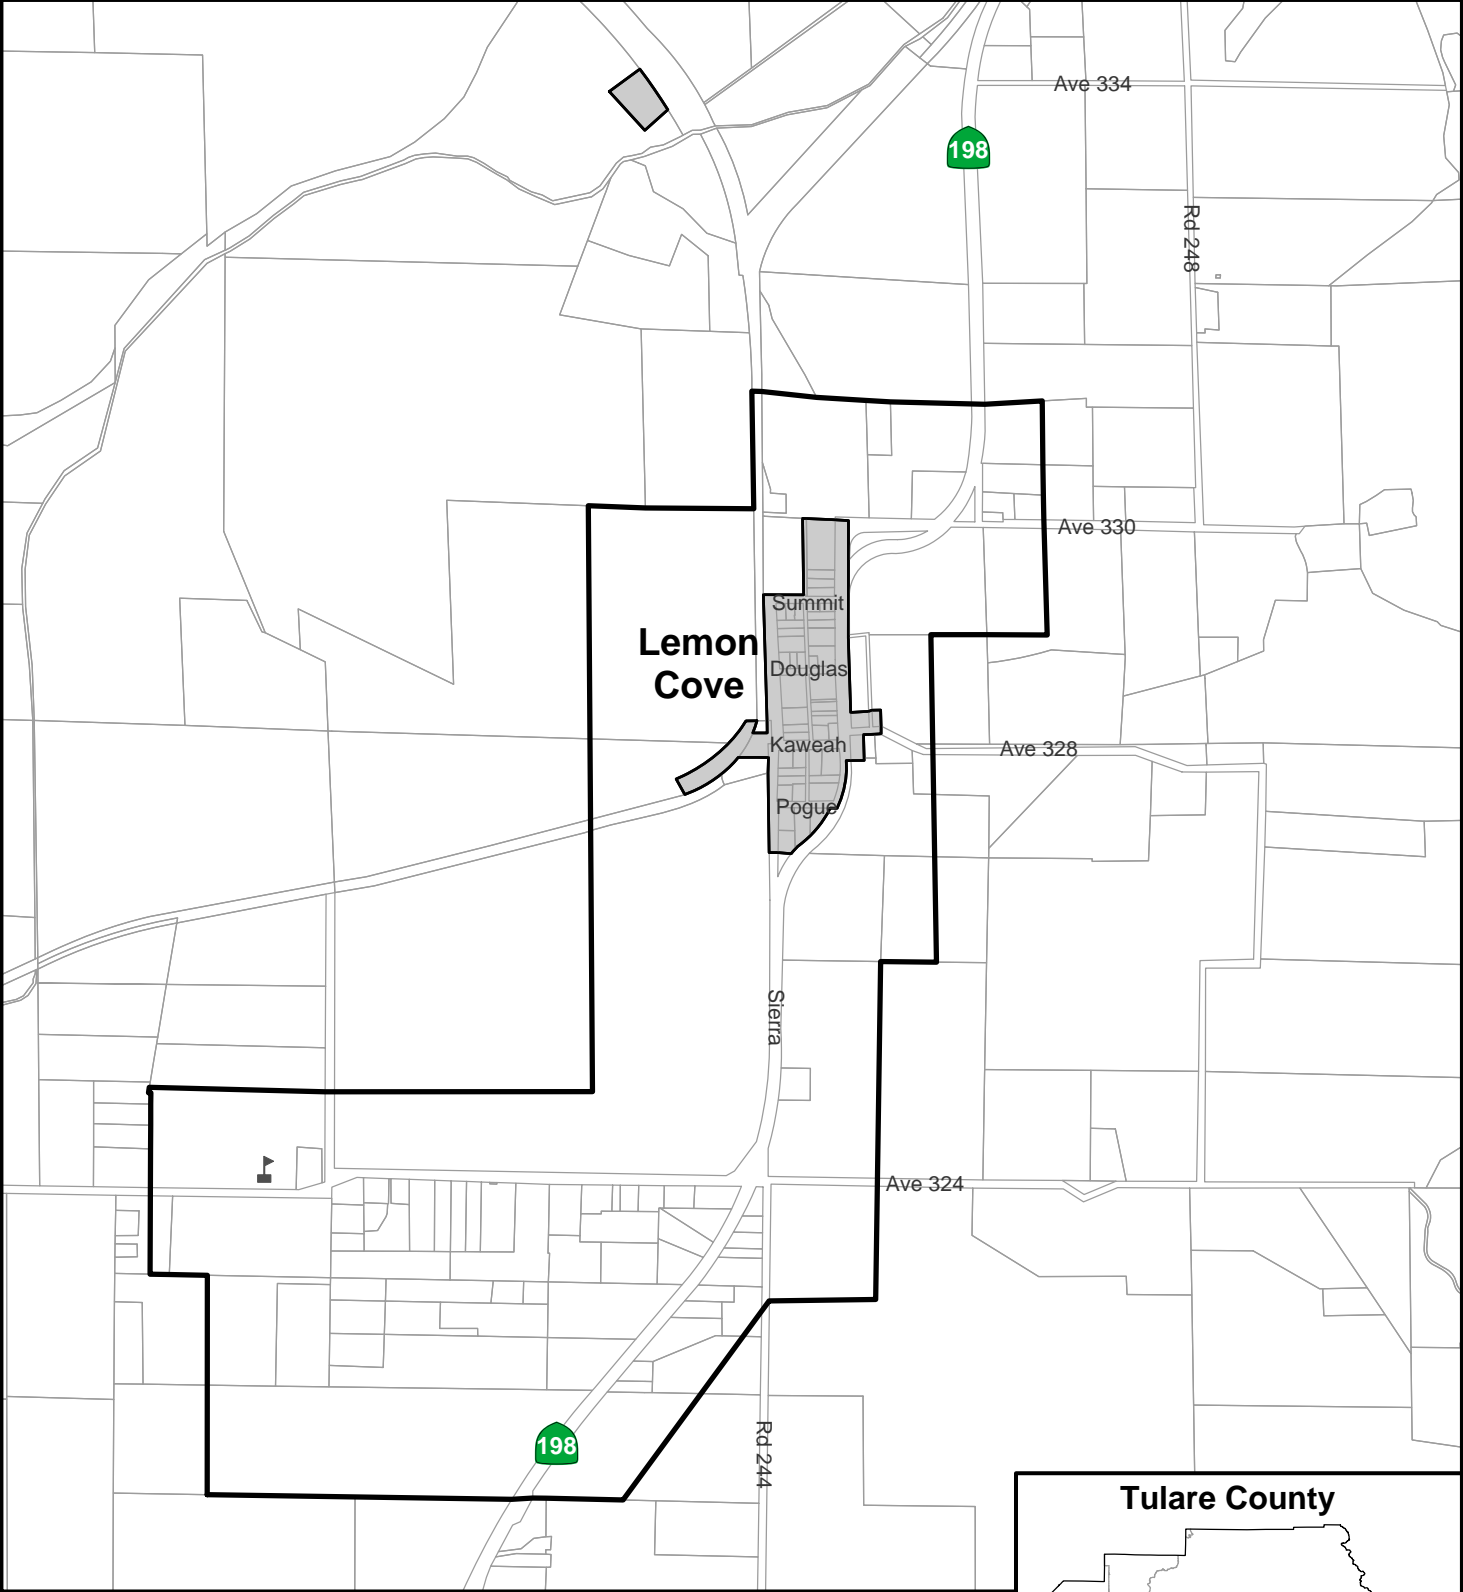

Lemon Cove Sanitary District

-  Lemon Cove SD
-  Sphere of Influence
-  Parcels