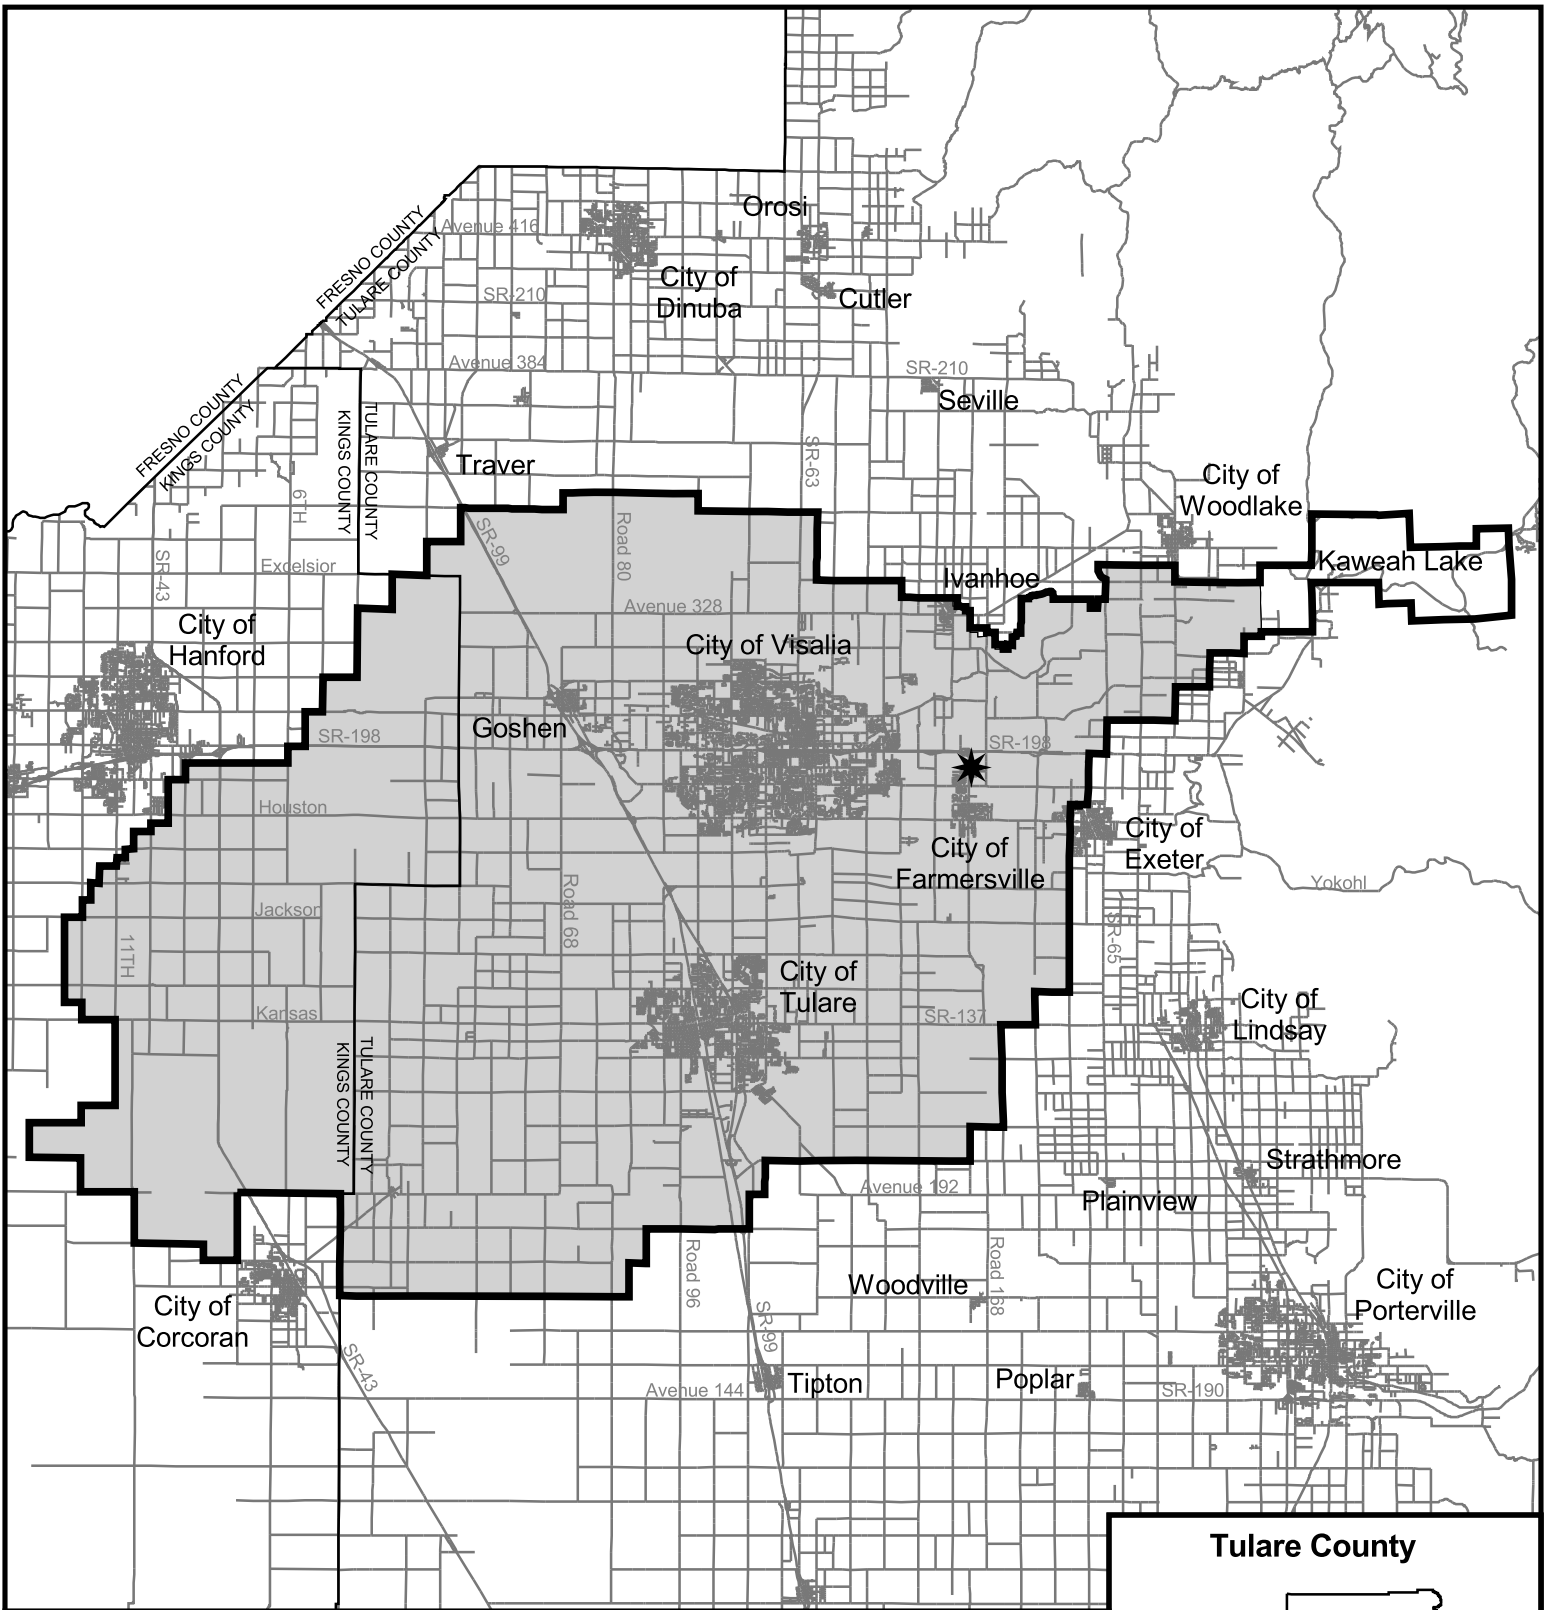

Kaweah Delta Water Conservation District

-  Road Network
-  Sphere of Influence
-  District

 District HQ

0 3 6 9 Miles

Boundaries as of 9/30/12